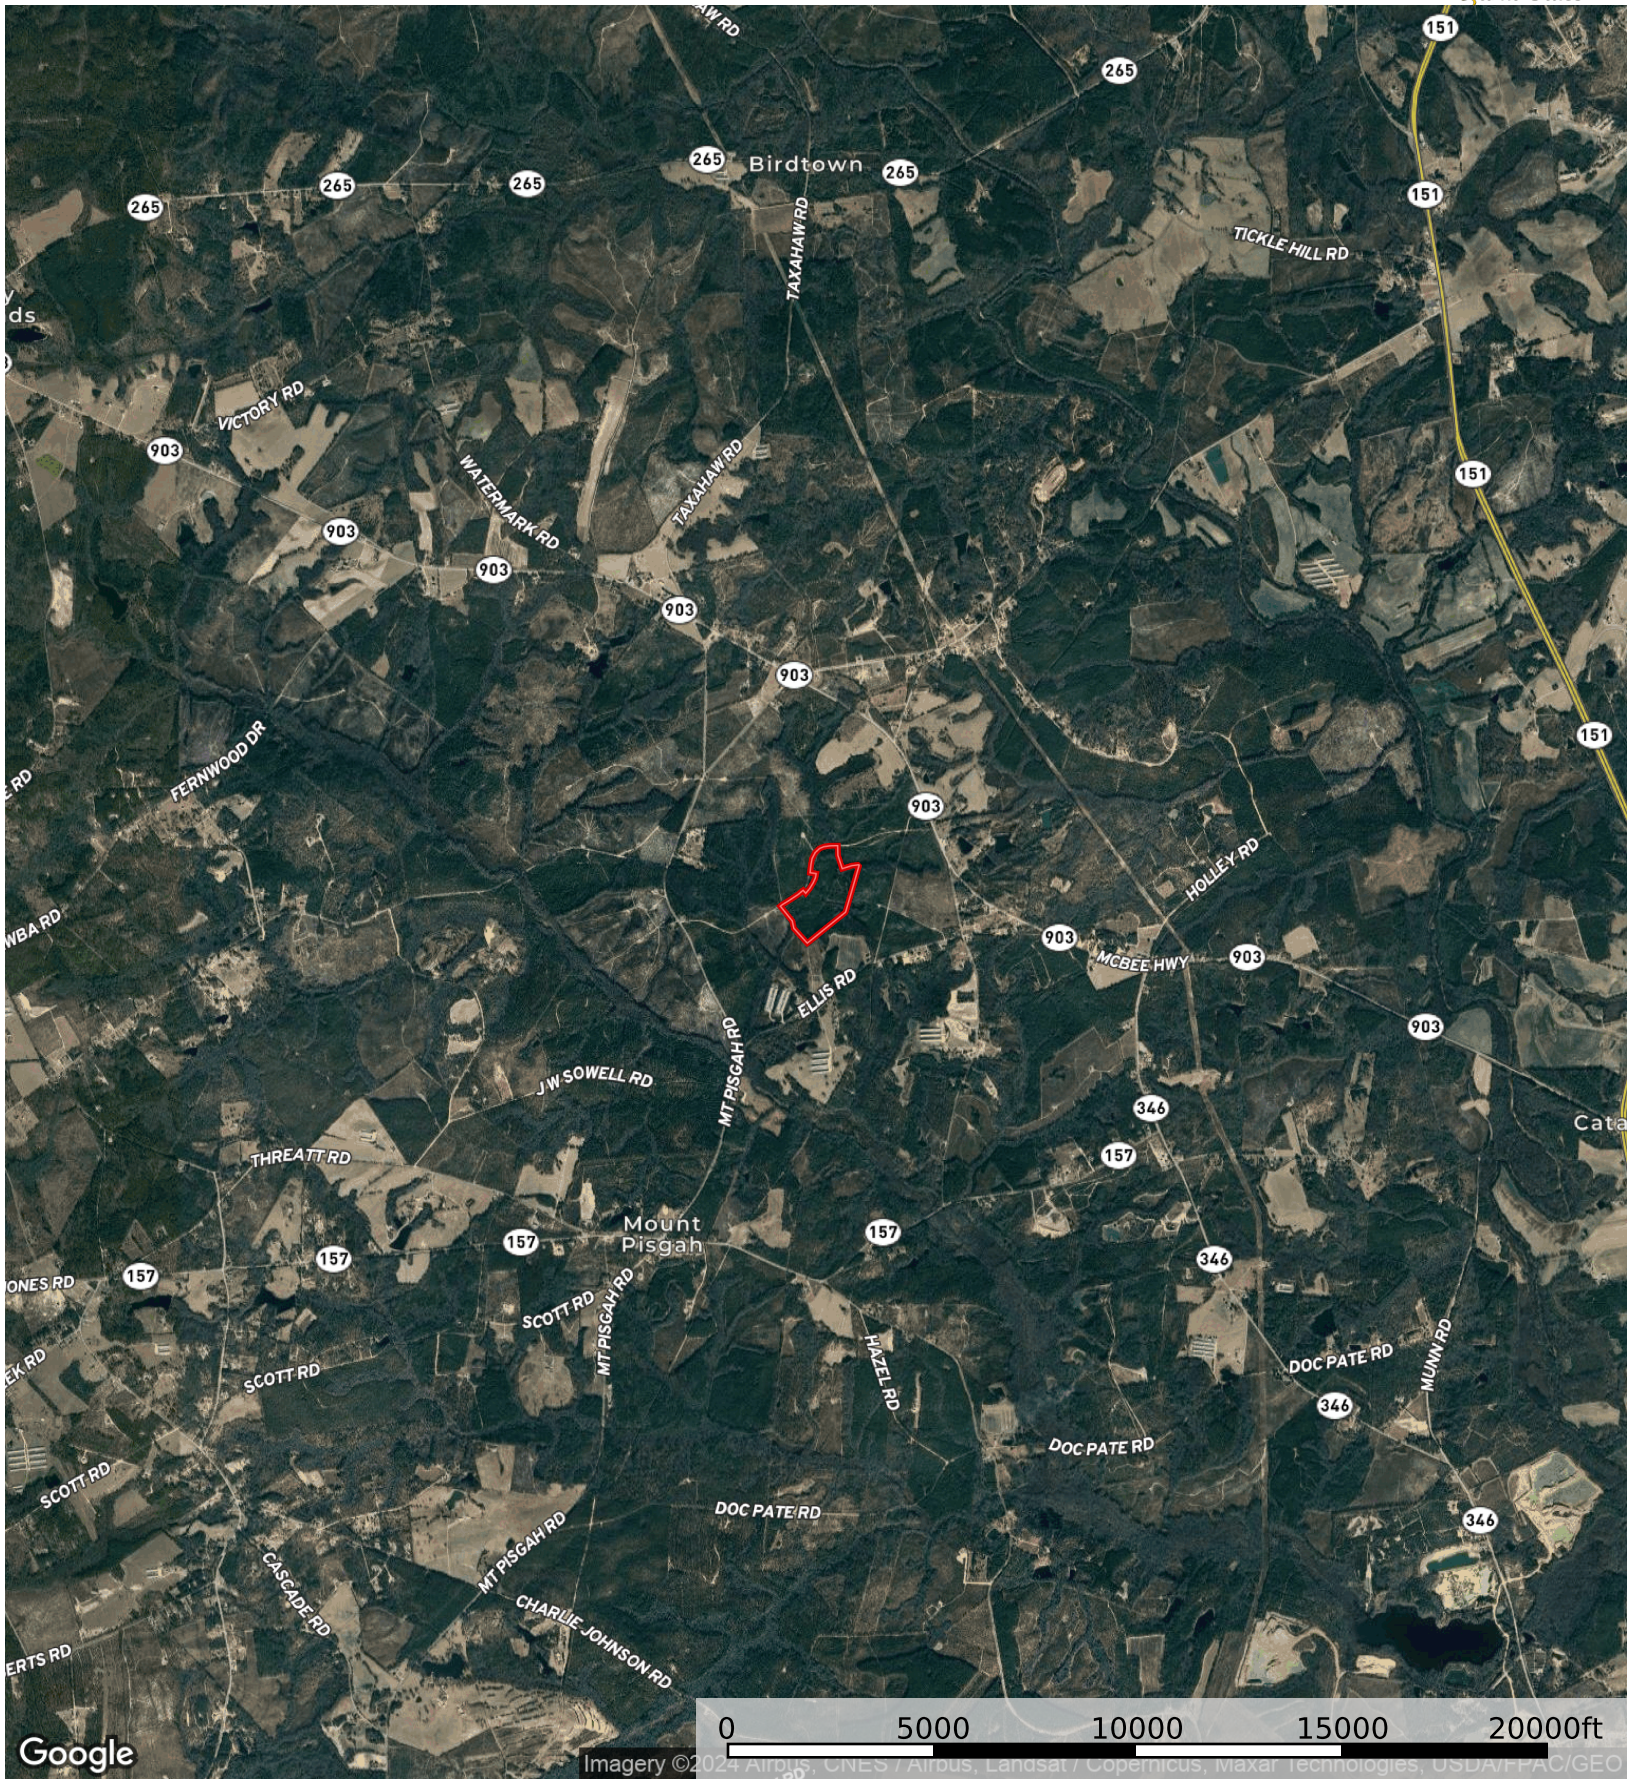

Google

Imagery ©2024 Airbus, CNES / Airbus, Maxar Technologies, USDA/FAO/Geo

 Bradley Trail South Tract

Google

Imagery ©2024 Airbus, CNES / Airbus, Landsat / Copernicus, Maxar Technologies, USDA / F AO / GEO

Bradley Trail South Tract

Bradley Trail South Tract

Kershaw County, South Carolina, 52.4 AC +/-

MC8953_O_CTT

Parcel Acres: 52.4

1 in = 0.32 miles

STAND	ACRES	YrEST	SIE	SIB	PAvgHt	COVER TYPE	PTP	PTCNS	PTS	HTP	HTS
508020003	8.8	1930	70	50		Hardwood Bottomland			0.9	62.0	1.3
508020004	0.4	1930	88	50		Hardwood Bottomland				46.7	60.2
508020013	43.3	2020	67	25		Pine					
TOTAL TONS									7.7	564.2	35.2