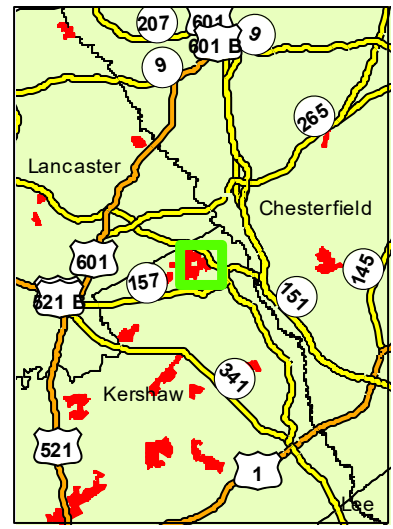

Bradley Trail South Tract

Bradley Trail South Tract

Kershaw County, South Carolina, 52.4 AC +/-

MC8953_O_CTT

Parcel Acres: 52.4

1 in = 0.32 miles

STAND	ACRES	YrEST	SIE	SIB	PAvgHt	COVER TYPE	PTP	PTCNS	PTS	HTP	HTS
508020003	8.8	1930	70	50		Hardwood Bottomland			0.9	62.0	1.3
508020004	0.4	1930	88	50		Hardwood Bottomland				46.7	60.2
508020013	43.3	2020	67	25		Pine					
TOTAL TONS									7.7	564.2	35.2