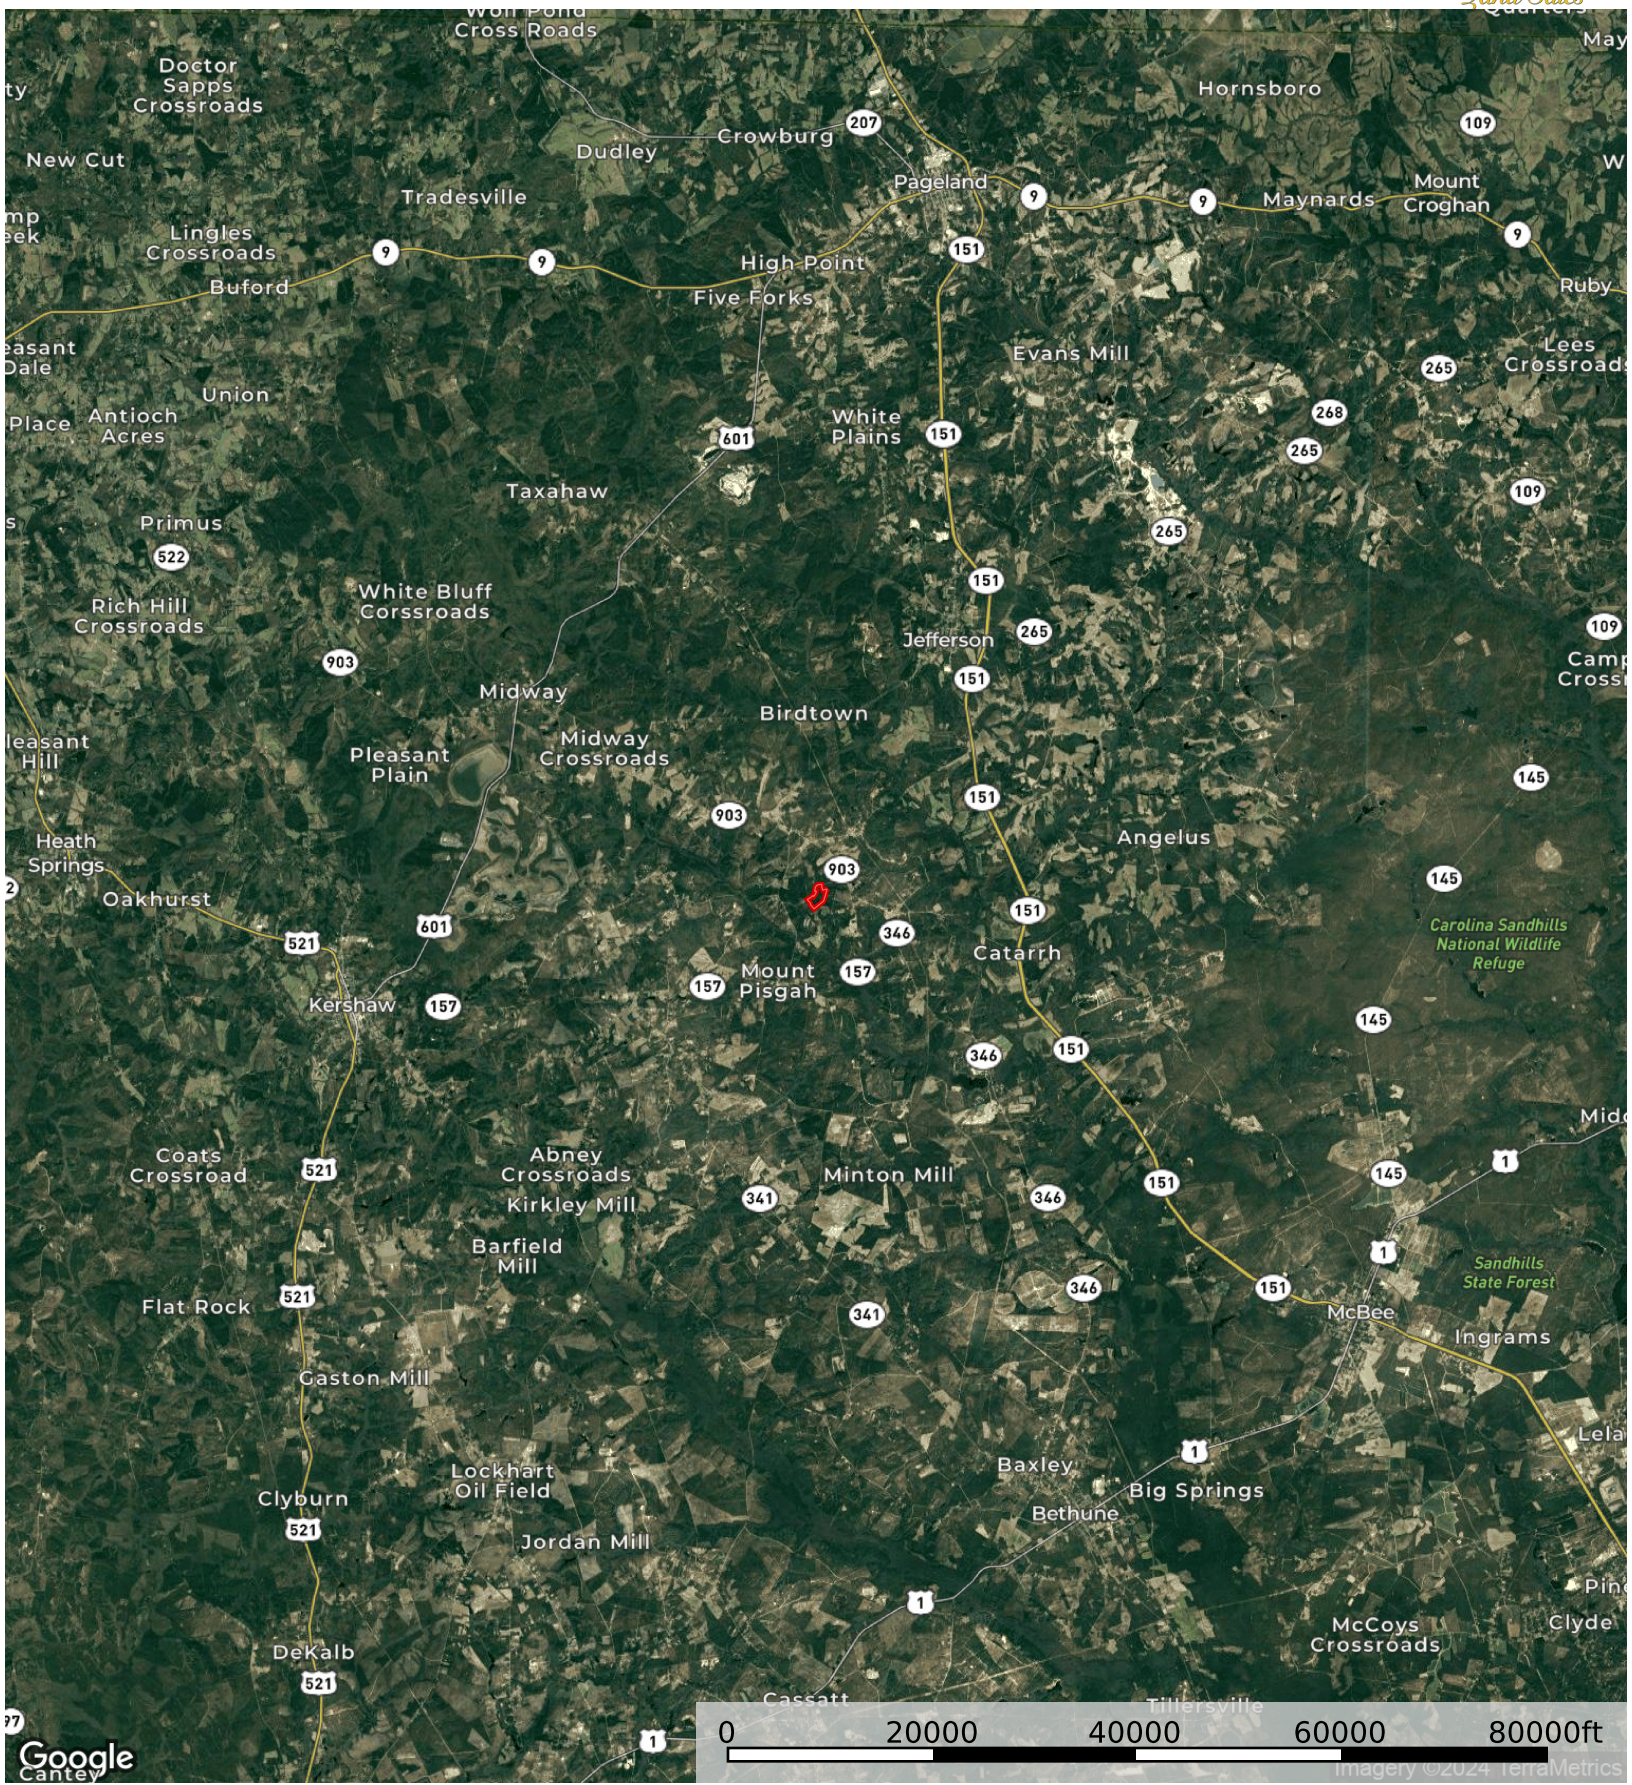

Google

Imagery ©2024 Airbus, CNES / Airbus, Maxar Technologies, USDA/FAO/Geo

 Bradley Trail South Tract

Google

Imagery ©2024 Airbus, CNES / Airbus, Landsat / Copernicus, Maxar Technologies, USDA / F AO / GEO

Bradley Trail South Tract

Bradley Trail South Tract

Kershaw County, South Carolina, 52.4 AC +/-

MC8953_O_CTT

Parcel Acres: 52.4

1 in = 0.32 miles

STAND	ACRES	YrEST	SIE	SIB	PAvgHt	COVER TYPE	PTP	PTCNS	PTS	HTP	HTS
508020003	8.8	1930	70	50		Hardwood Bottomland			0.9	62.0	1.3
508020004	0.4	1930	88	50		Hardwood Bottomland				46.7	60.2
508020013	43.3	2020	67	25		Pine					
TOTAL TONS									7.7	564.2	35.2