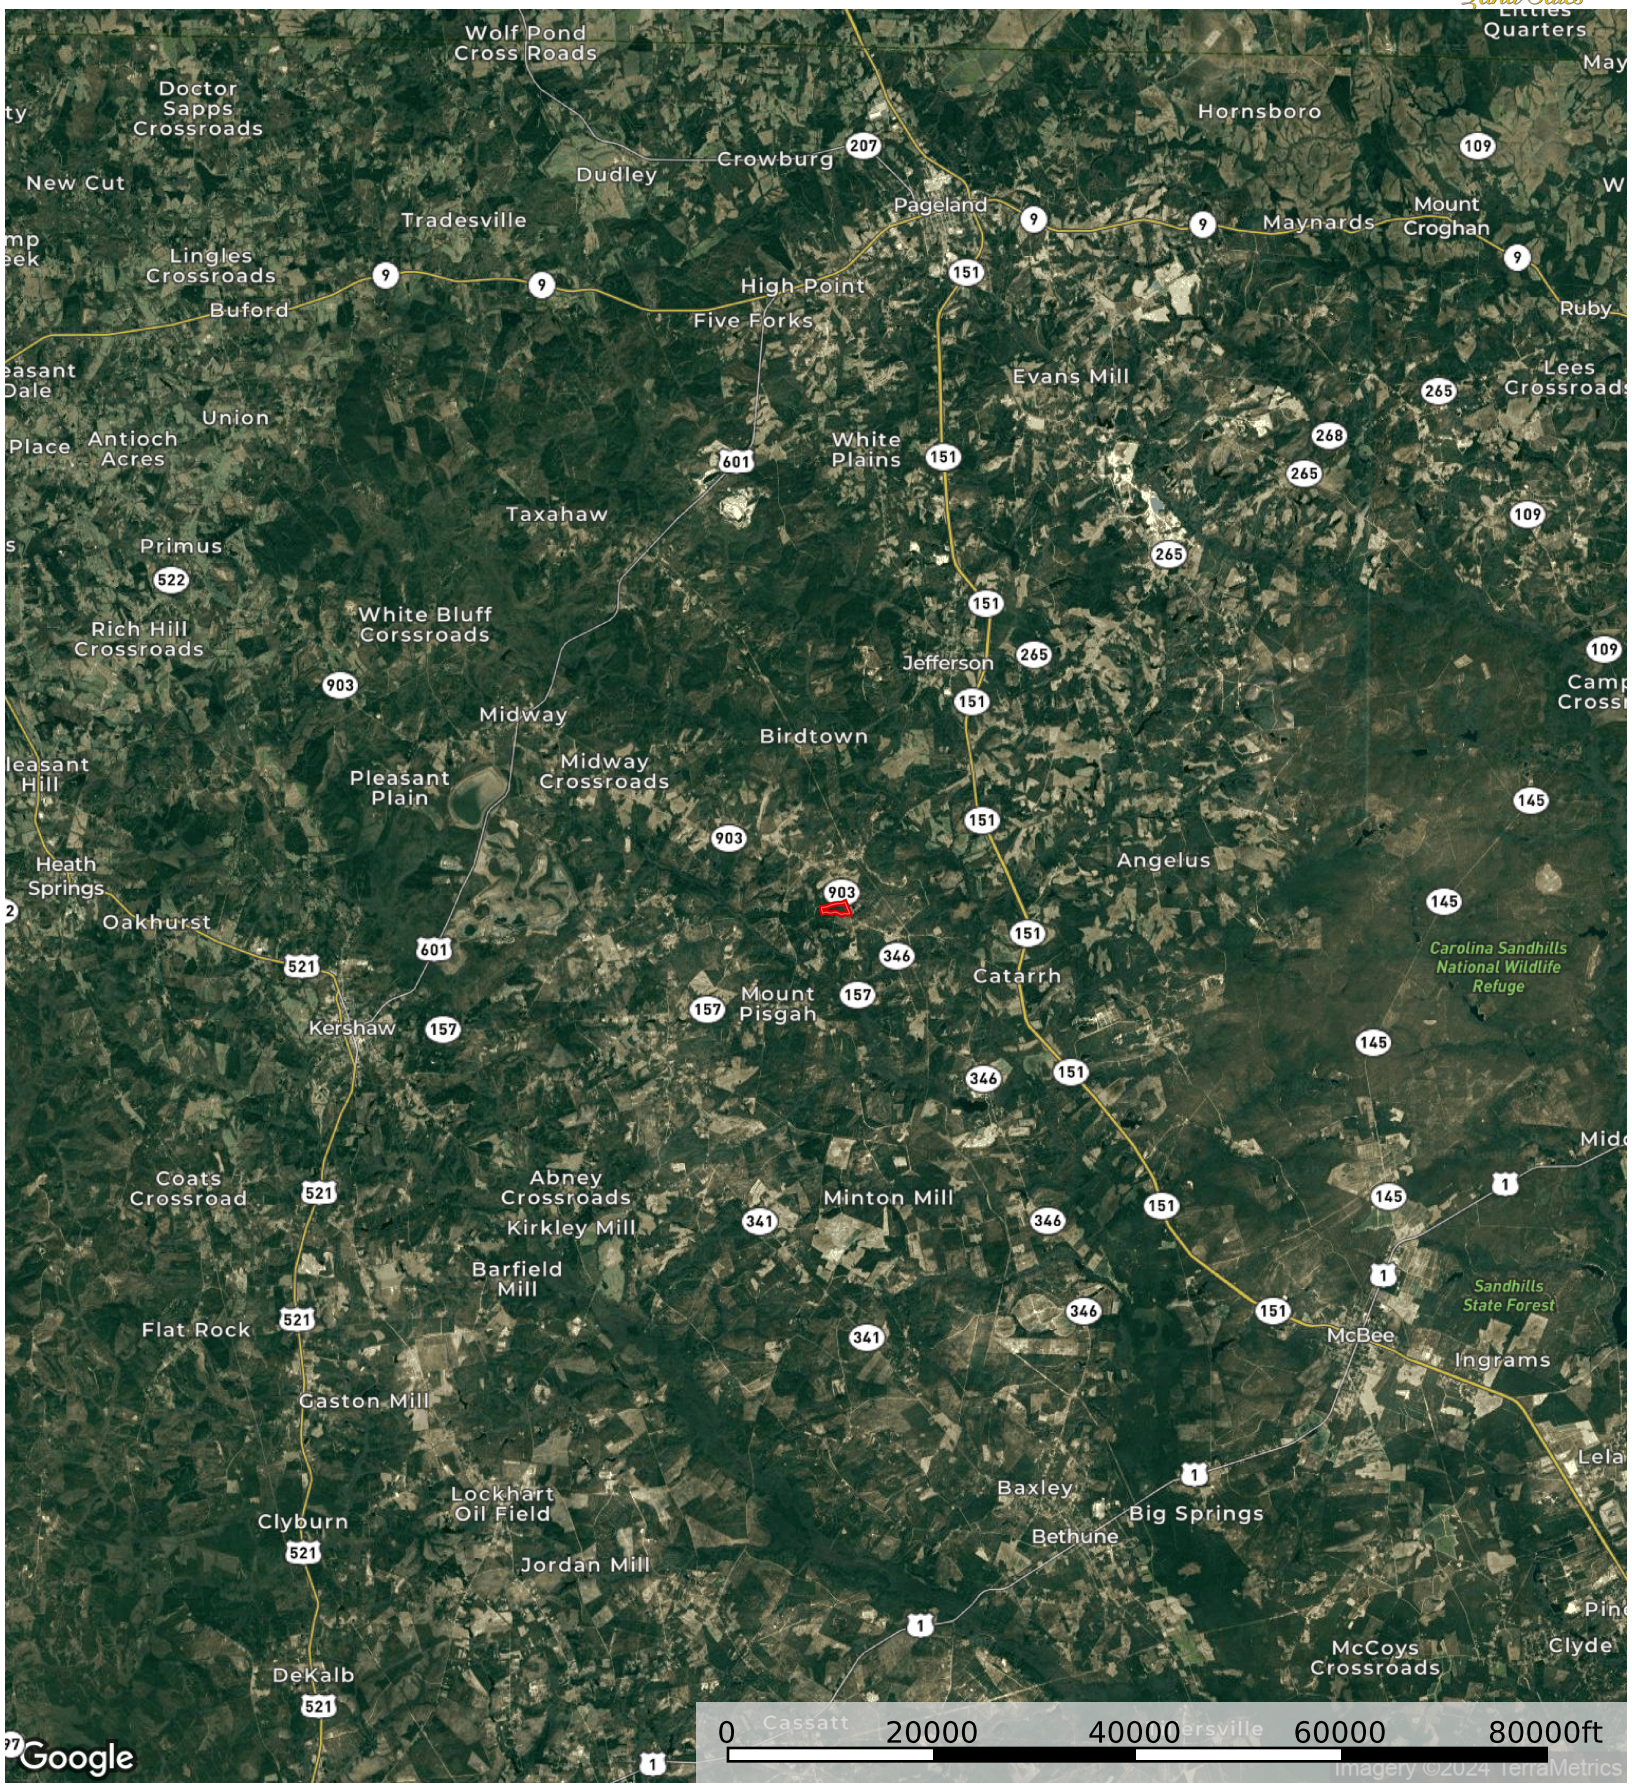

# McBee Hwy South Tract

Kershaw County, South Carolina, 48.1 AC +/-

McBee Hwy South Tract