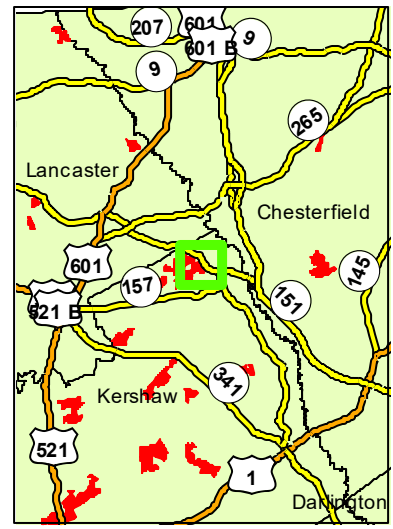

Google

Mcbee Hwy South Tract

Google

Imagery ©2024 Airbus, CNES / Airbus, Landsat / Copernicus, Maxar Technologies, USDA/FAC/Geo

Mcbee Hwy
South Tract

McBee Hwy South Tract

Kershaw County, South Carolina, 48.1 AC +/-

Google Imagery ©2024 TerraMetrics

McBee Hwy South Tract

MC8953_M_CTT

Parcel Acres: 48.1

PollatchDelic
1 in = 0.32 miles

STAND	ACRES	YrEST	SIE	SIB	PAvgHt	COVER TYPE	PTP	PTCNS	PTS	HTP	HTS
508020003	9.0	1930	70	50		Hardwood Bottomland			0.9	62.0	1.3
508020004	0.3	1930	88	50		Hardwood Bottomland				46.7	60.2
508020013	37.6	2020	67	25		Pine					
508020025	1.2	2016	0	0		NP - Utility ROW					
TOTAL TONS									7.9	571.9	29.4