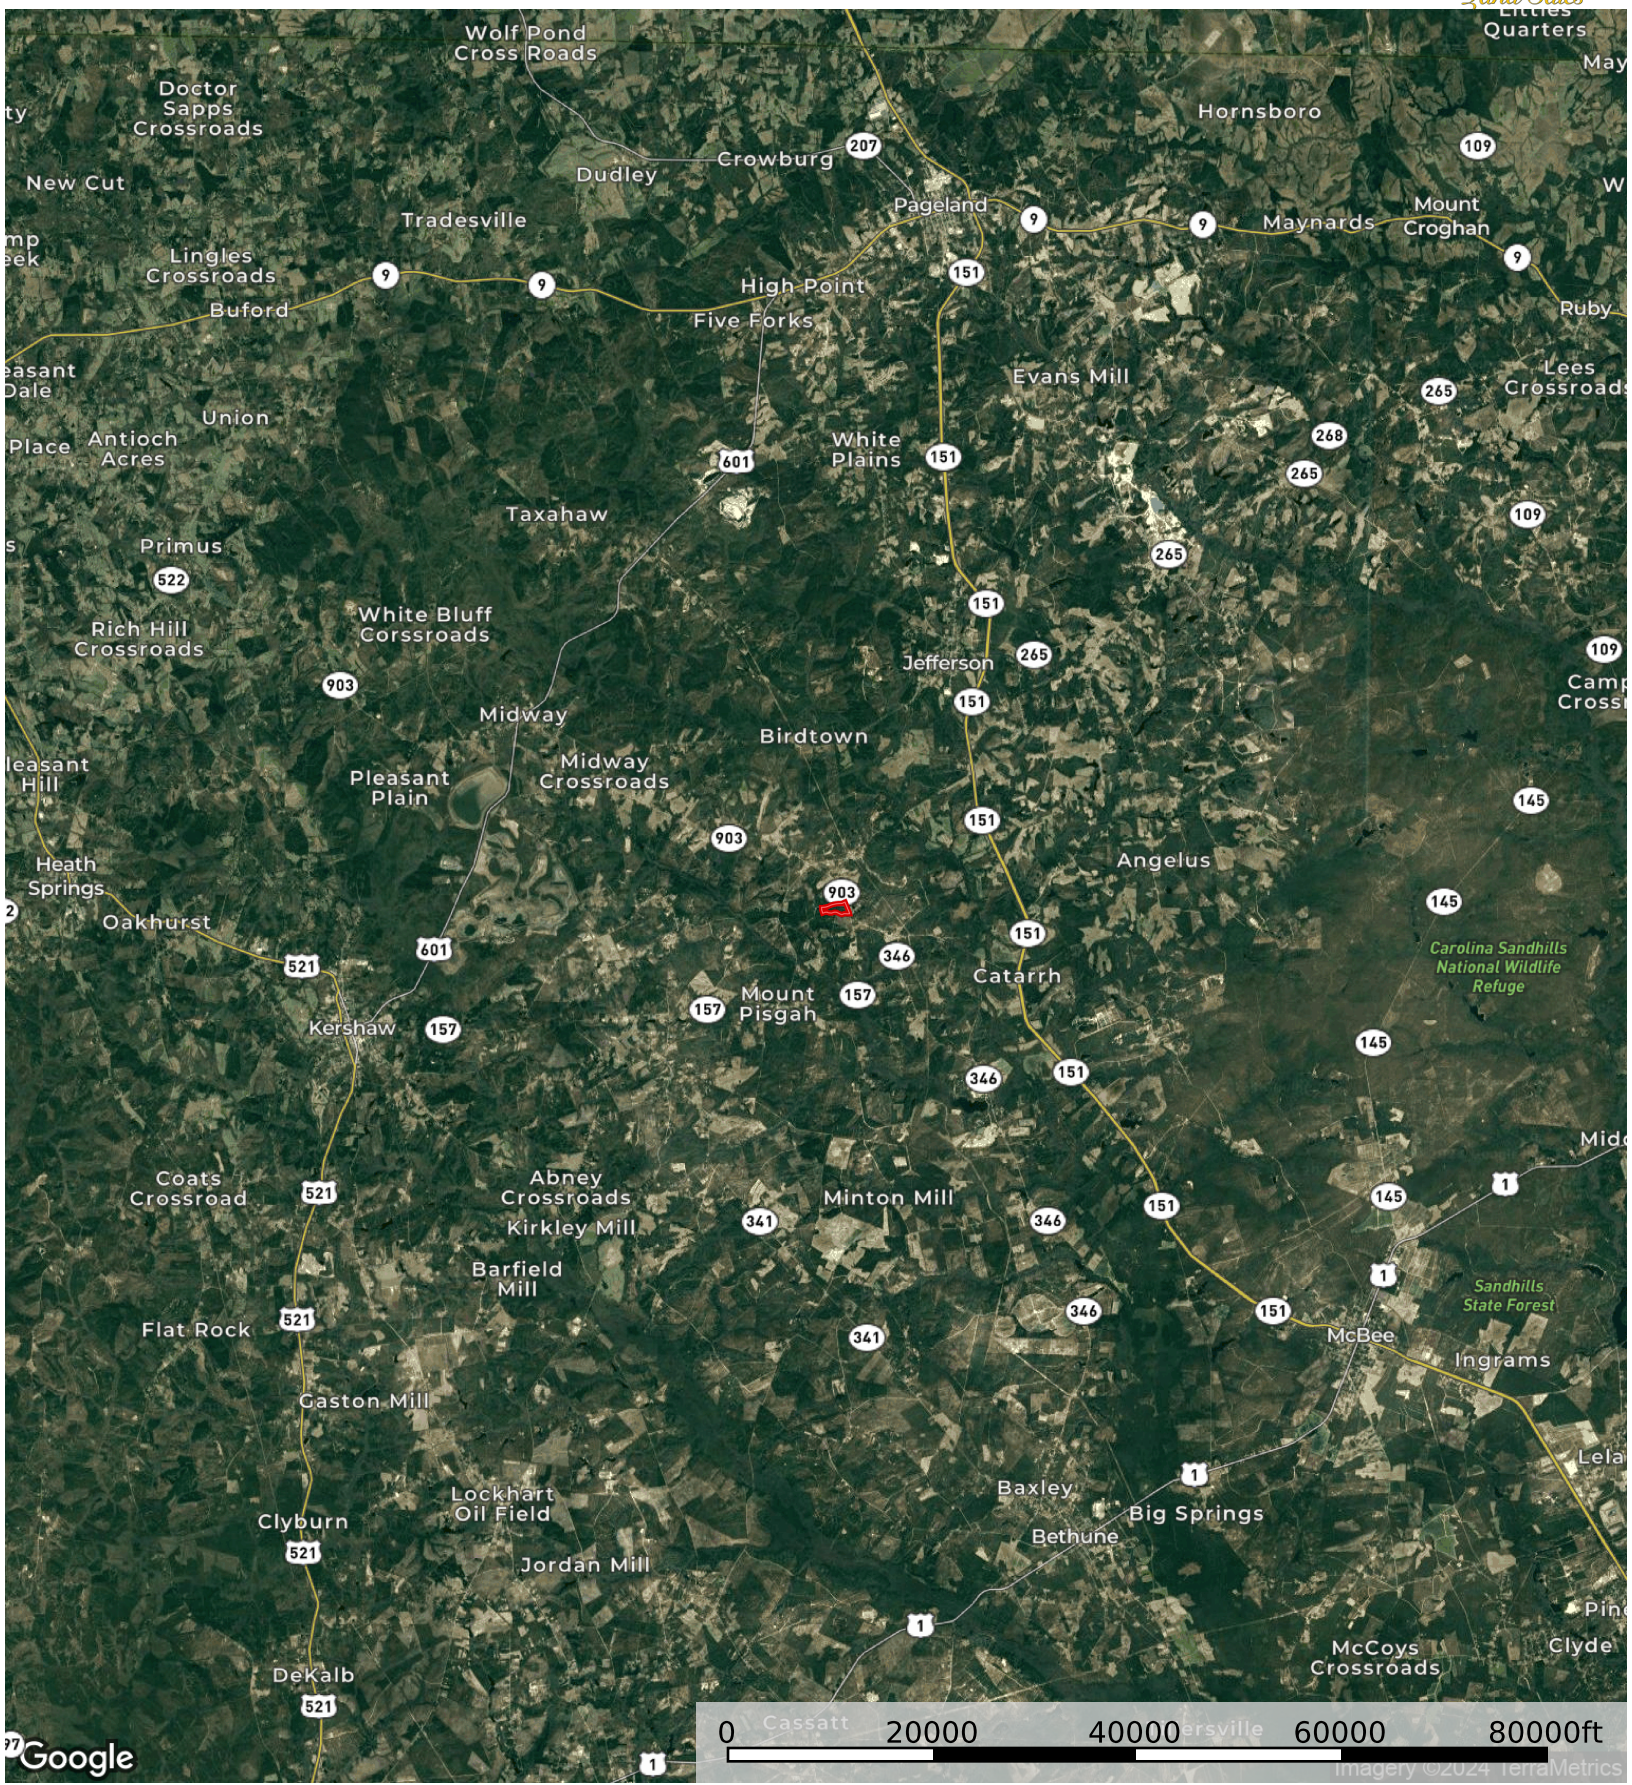

Google

Mcbee Hwy South Tract

Google

Imagery ©2024 Airbus, CNES / Airbus, Landsat / Copernicus, Maxar Technologies, USDA/FAC/Geo

Mcbee Hwy
South Tract

McBee Hwy South Tract

Kershaw County, South Carolina, 48.1 AC +/-

Google Imagery ©2024 TerraMetrics

McBee Hwy South Tract

MC8953_M_CTT

Parcel Acres: 48.1

PollatchDelic
1 in = 0.32 miles

STAND	ACRES	YrEST	SIE	SIB	PAvgHt	COVER TYPE	PTP	PTCNS	PTS	HTP	HTS
508020003	9.0	1930	70	50		Hardwood Bottomland			0.9	62.0	1.3
508020004	0.3	1930	88	50		Hardwood Bottomland				46.7	60.2
508020013	37.6	2020	67	25		Pine					
508020025	1.2	2016	0	0		NP - Utility ROW					
TOTAL TONS									7.9	571.9	29.4