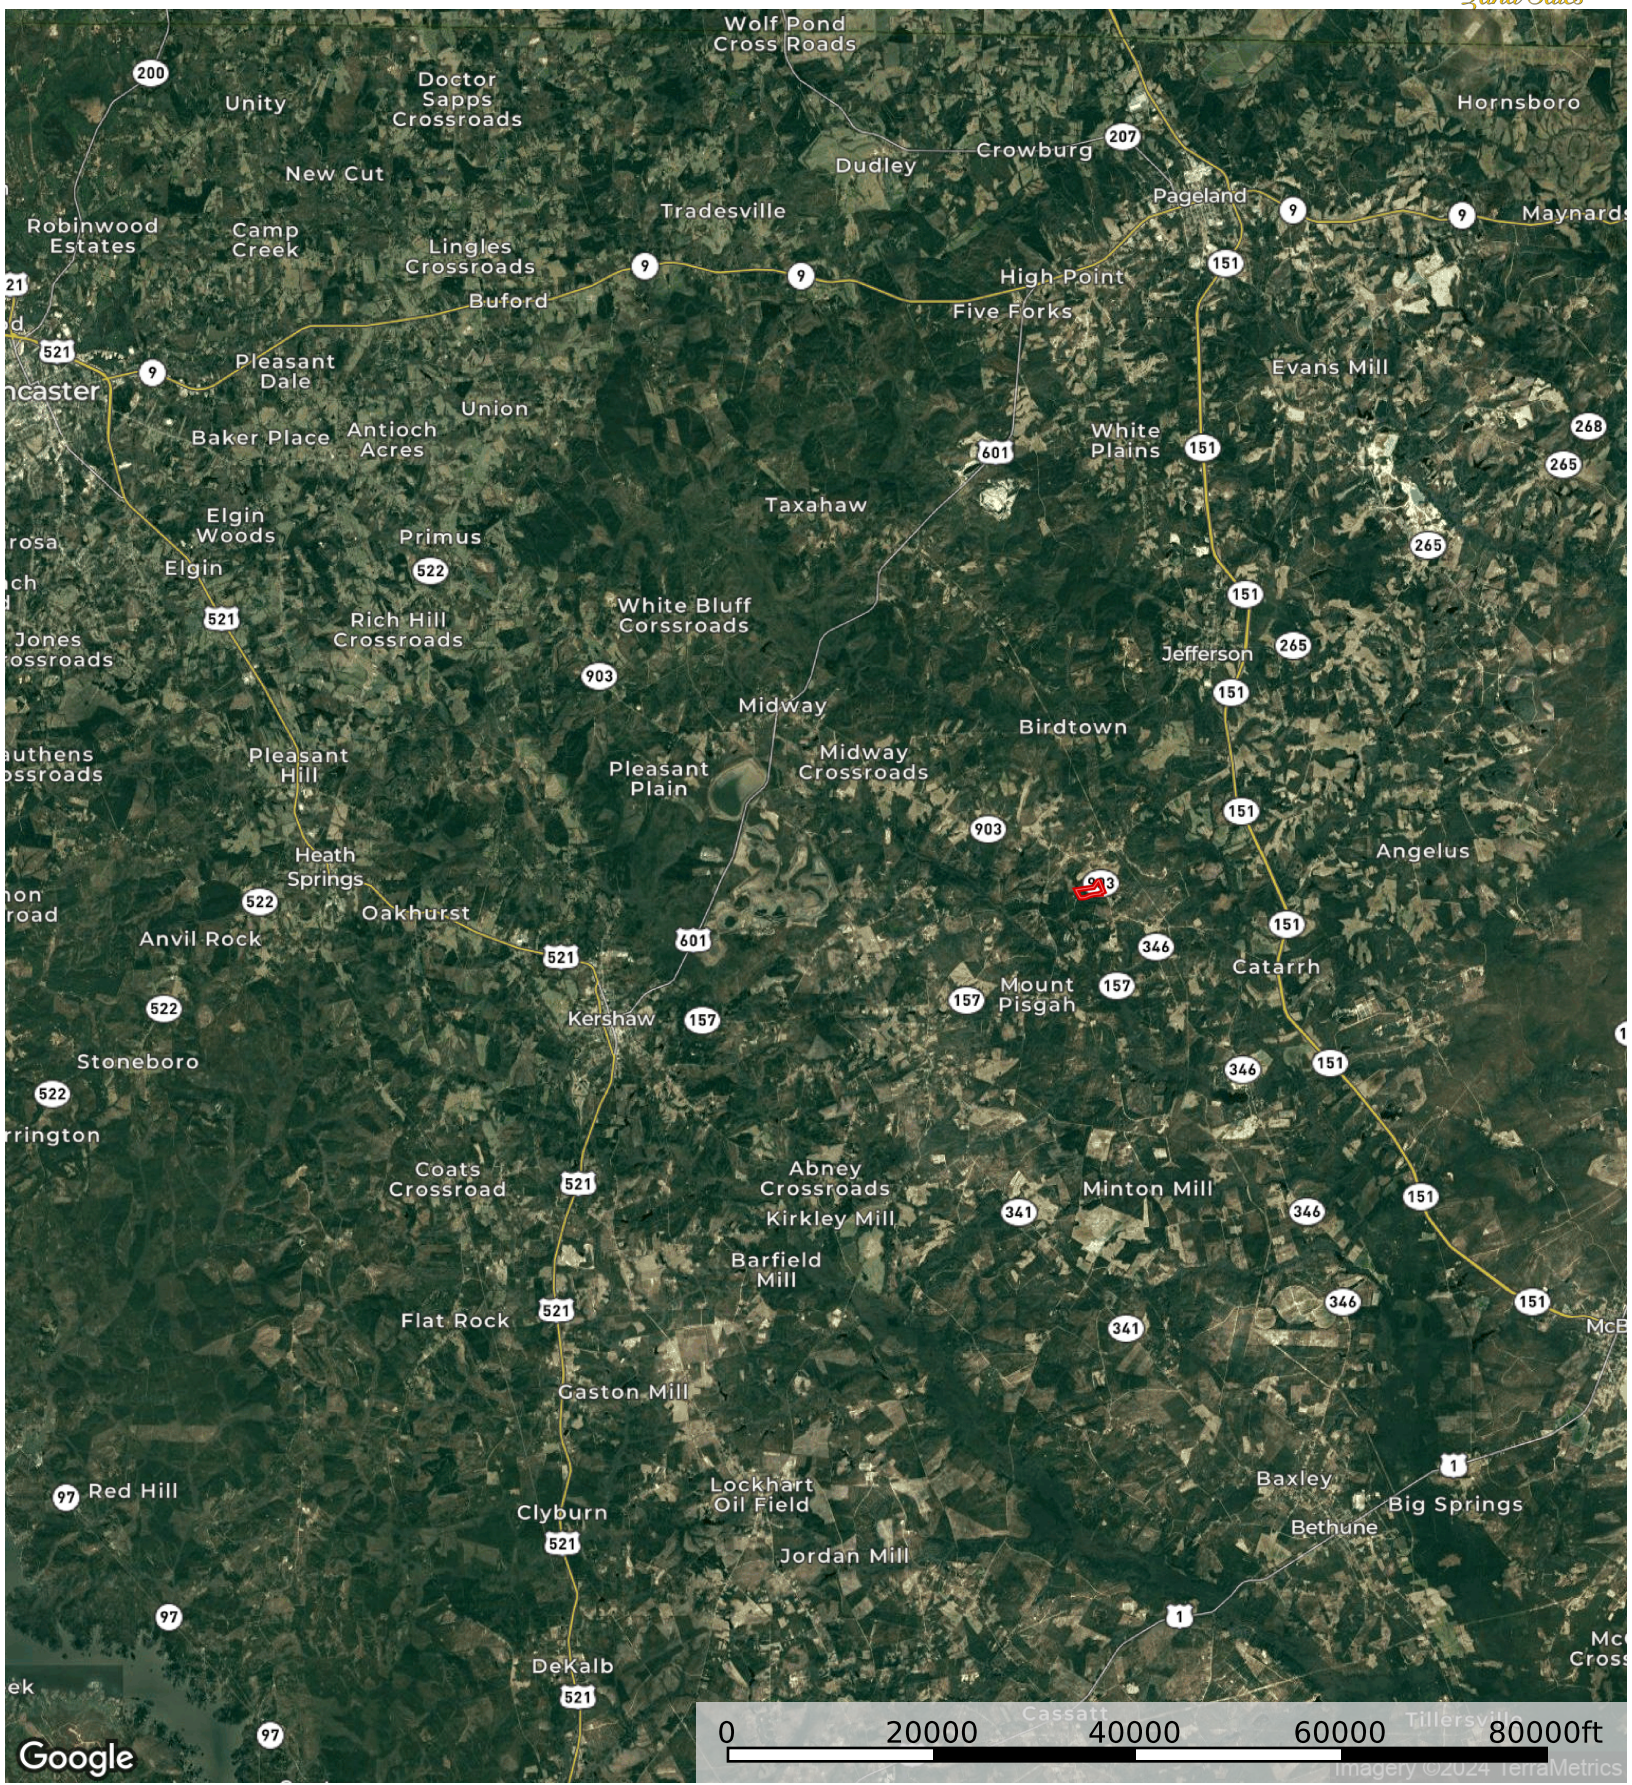

Mcbee Hwy North Tract

Kershaw County, South Carolina, 49.4 AC +/-

Mcbee Hwy North Tract