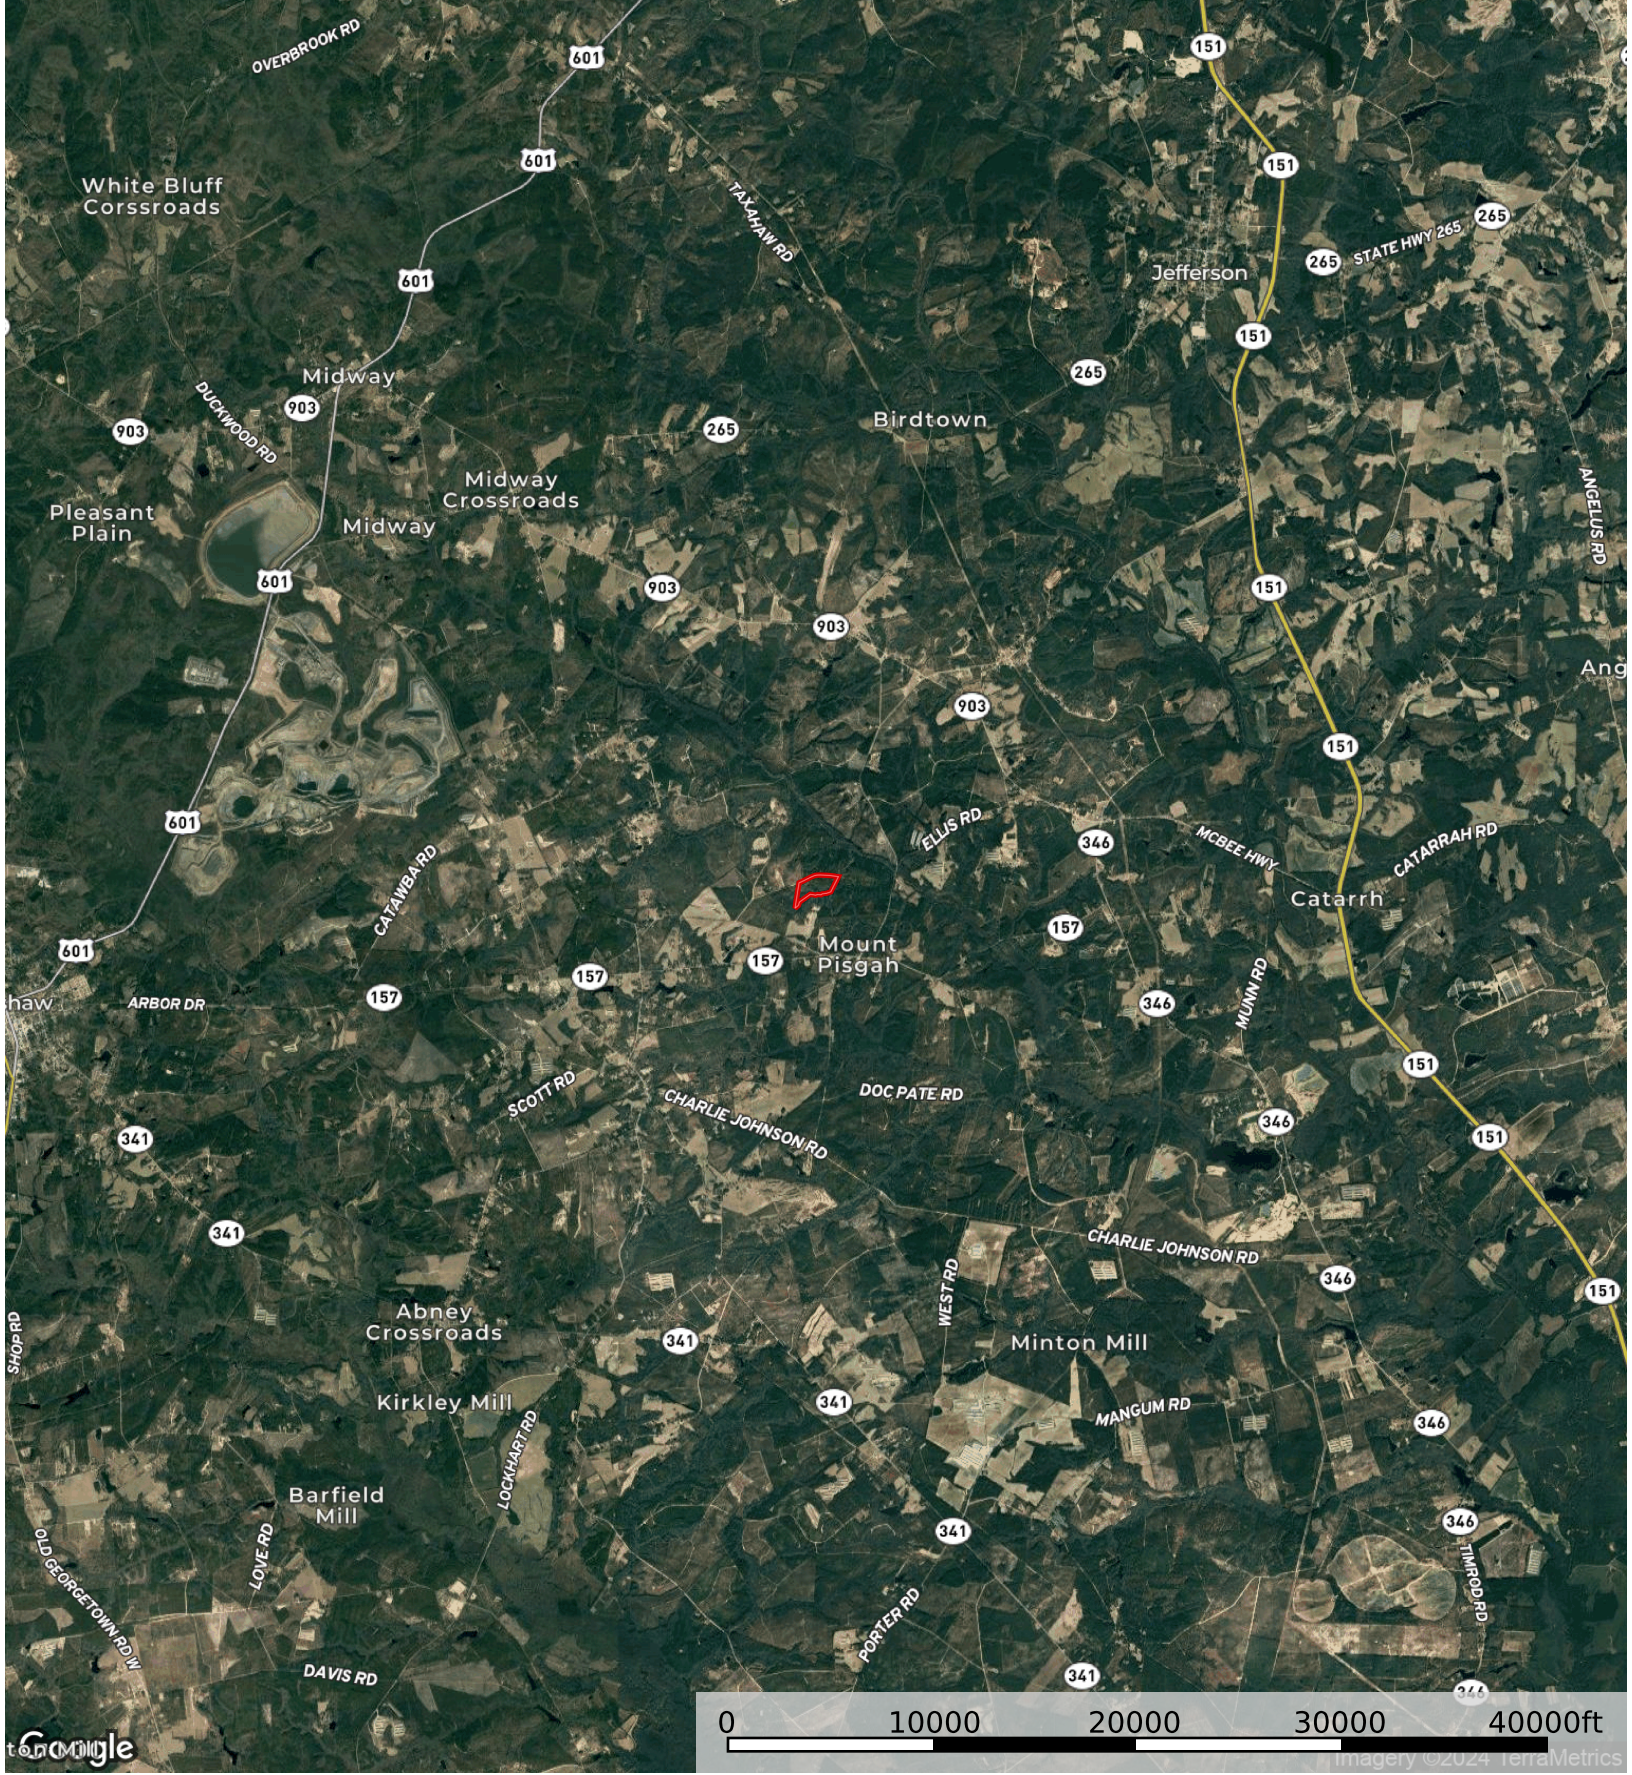

Abney Tract

Kershaw County, South Carolina, 38.8 AC +/-

Google Imagery ©2024 TerraMetrics

Abney Tract