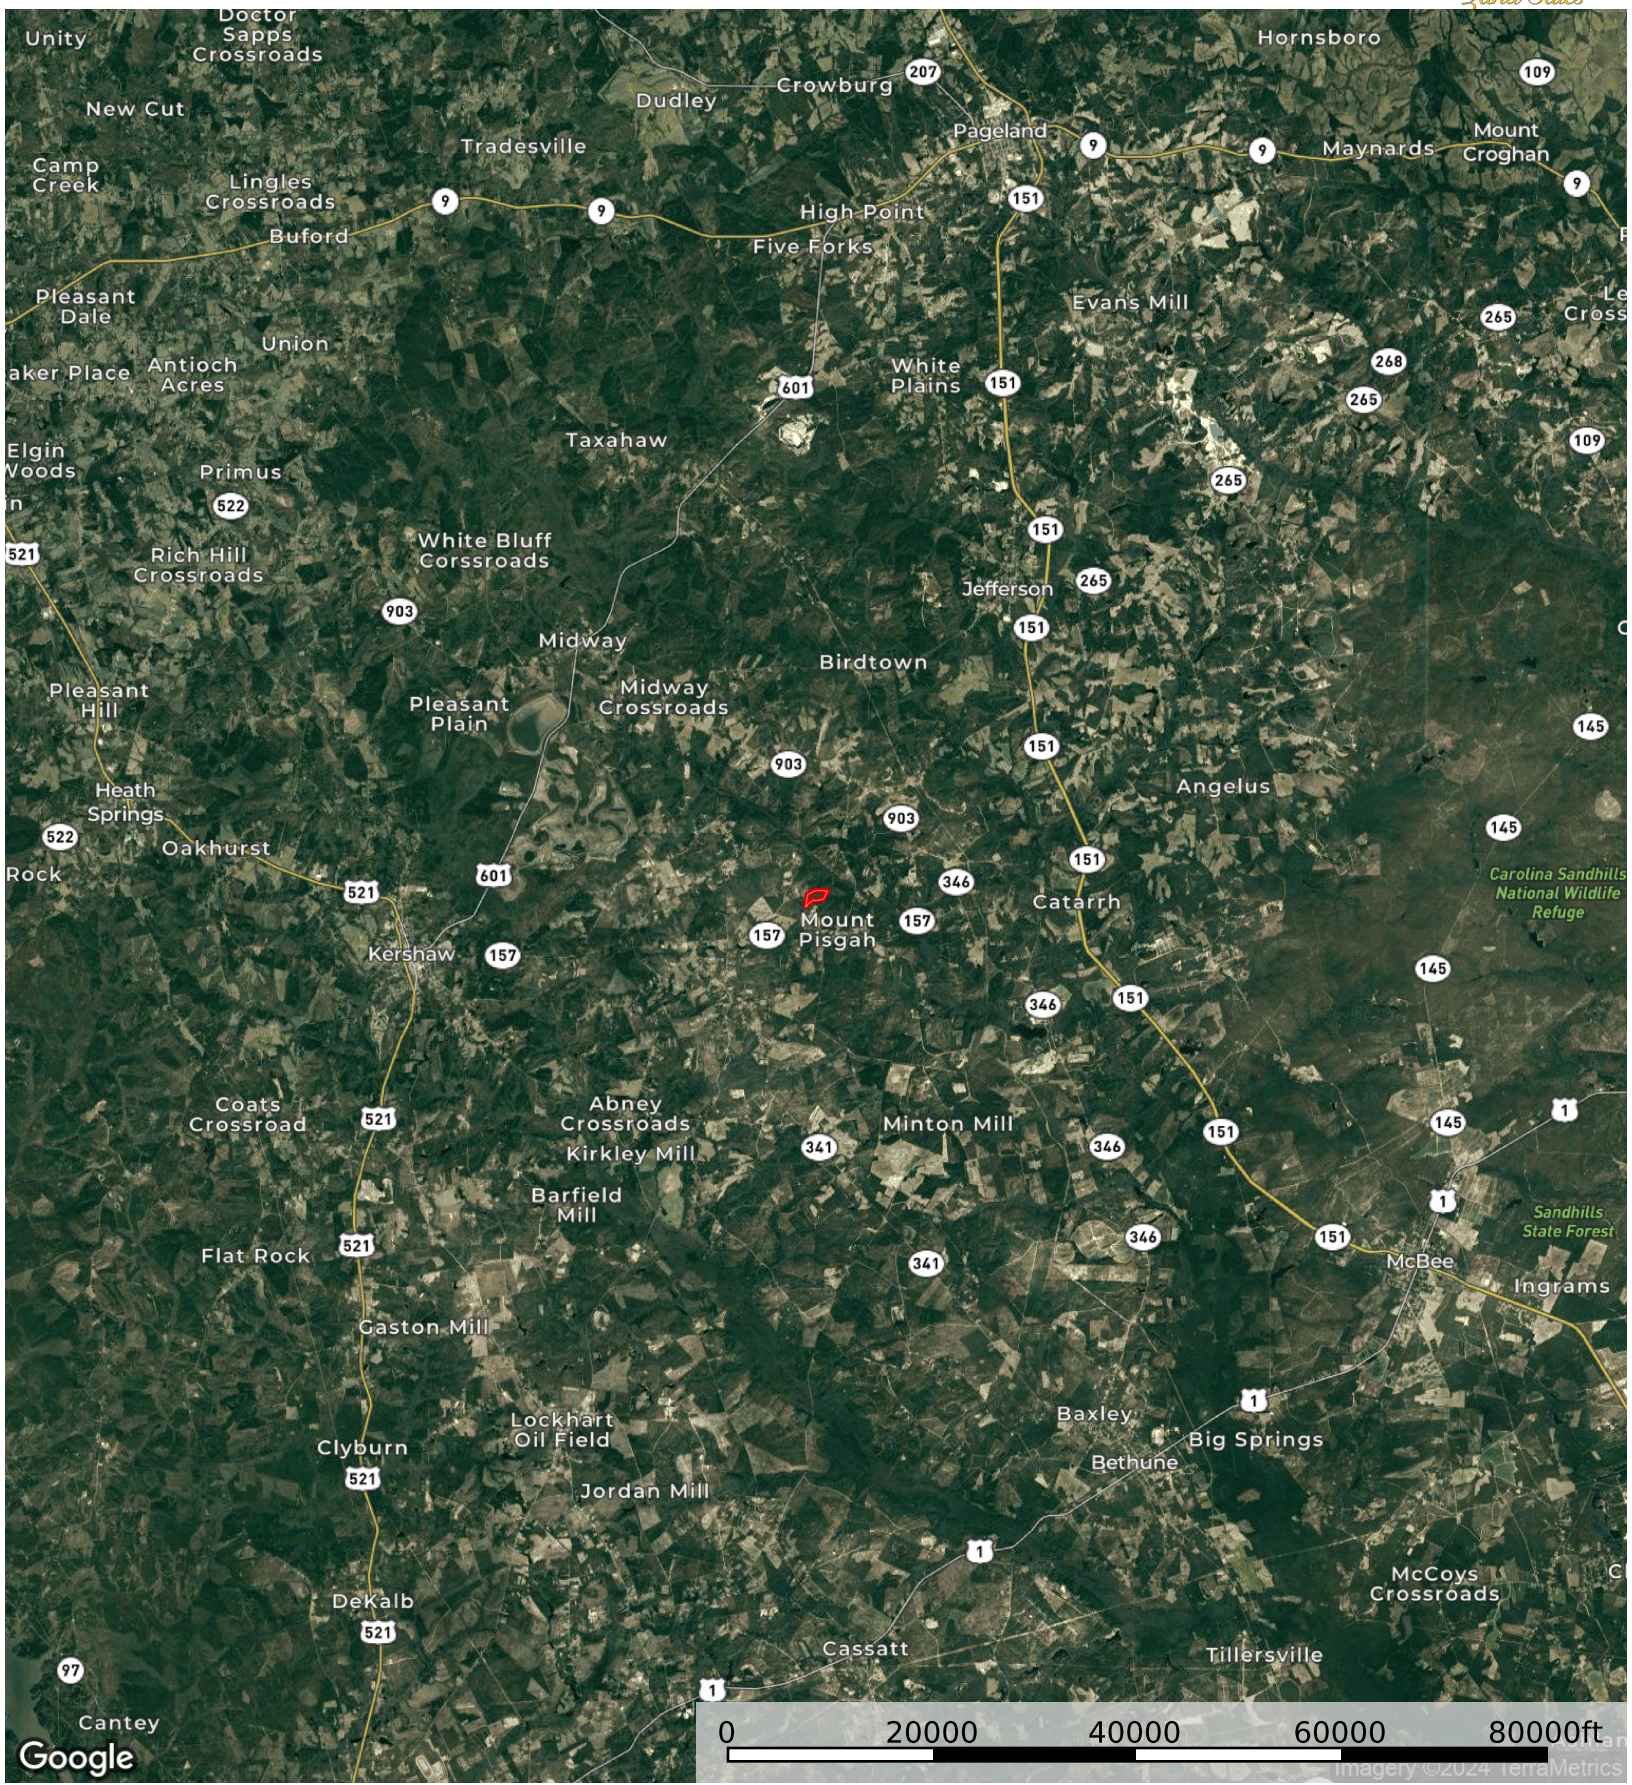

# Abney Tract

Kershaw County, South Carolina, 38.8 AC +/-

Abney Tract