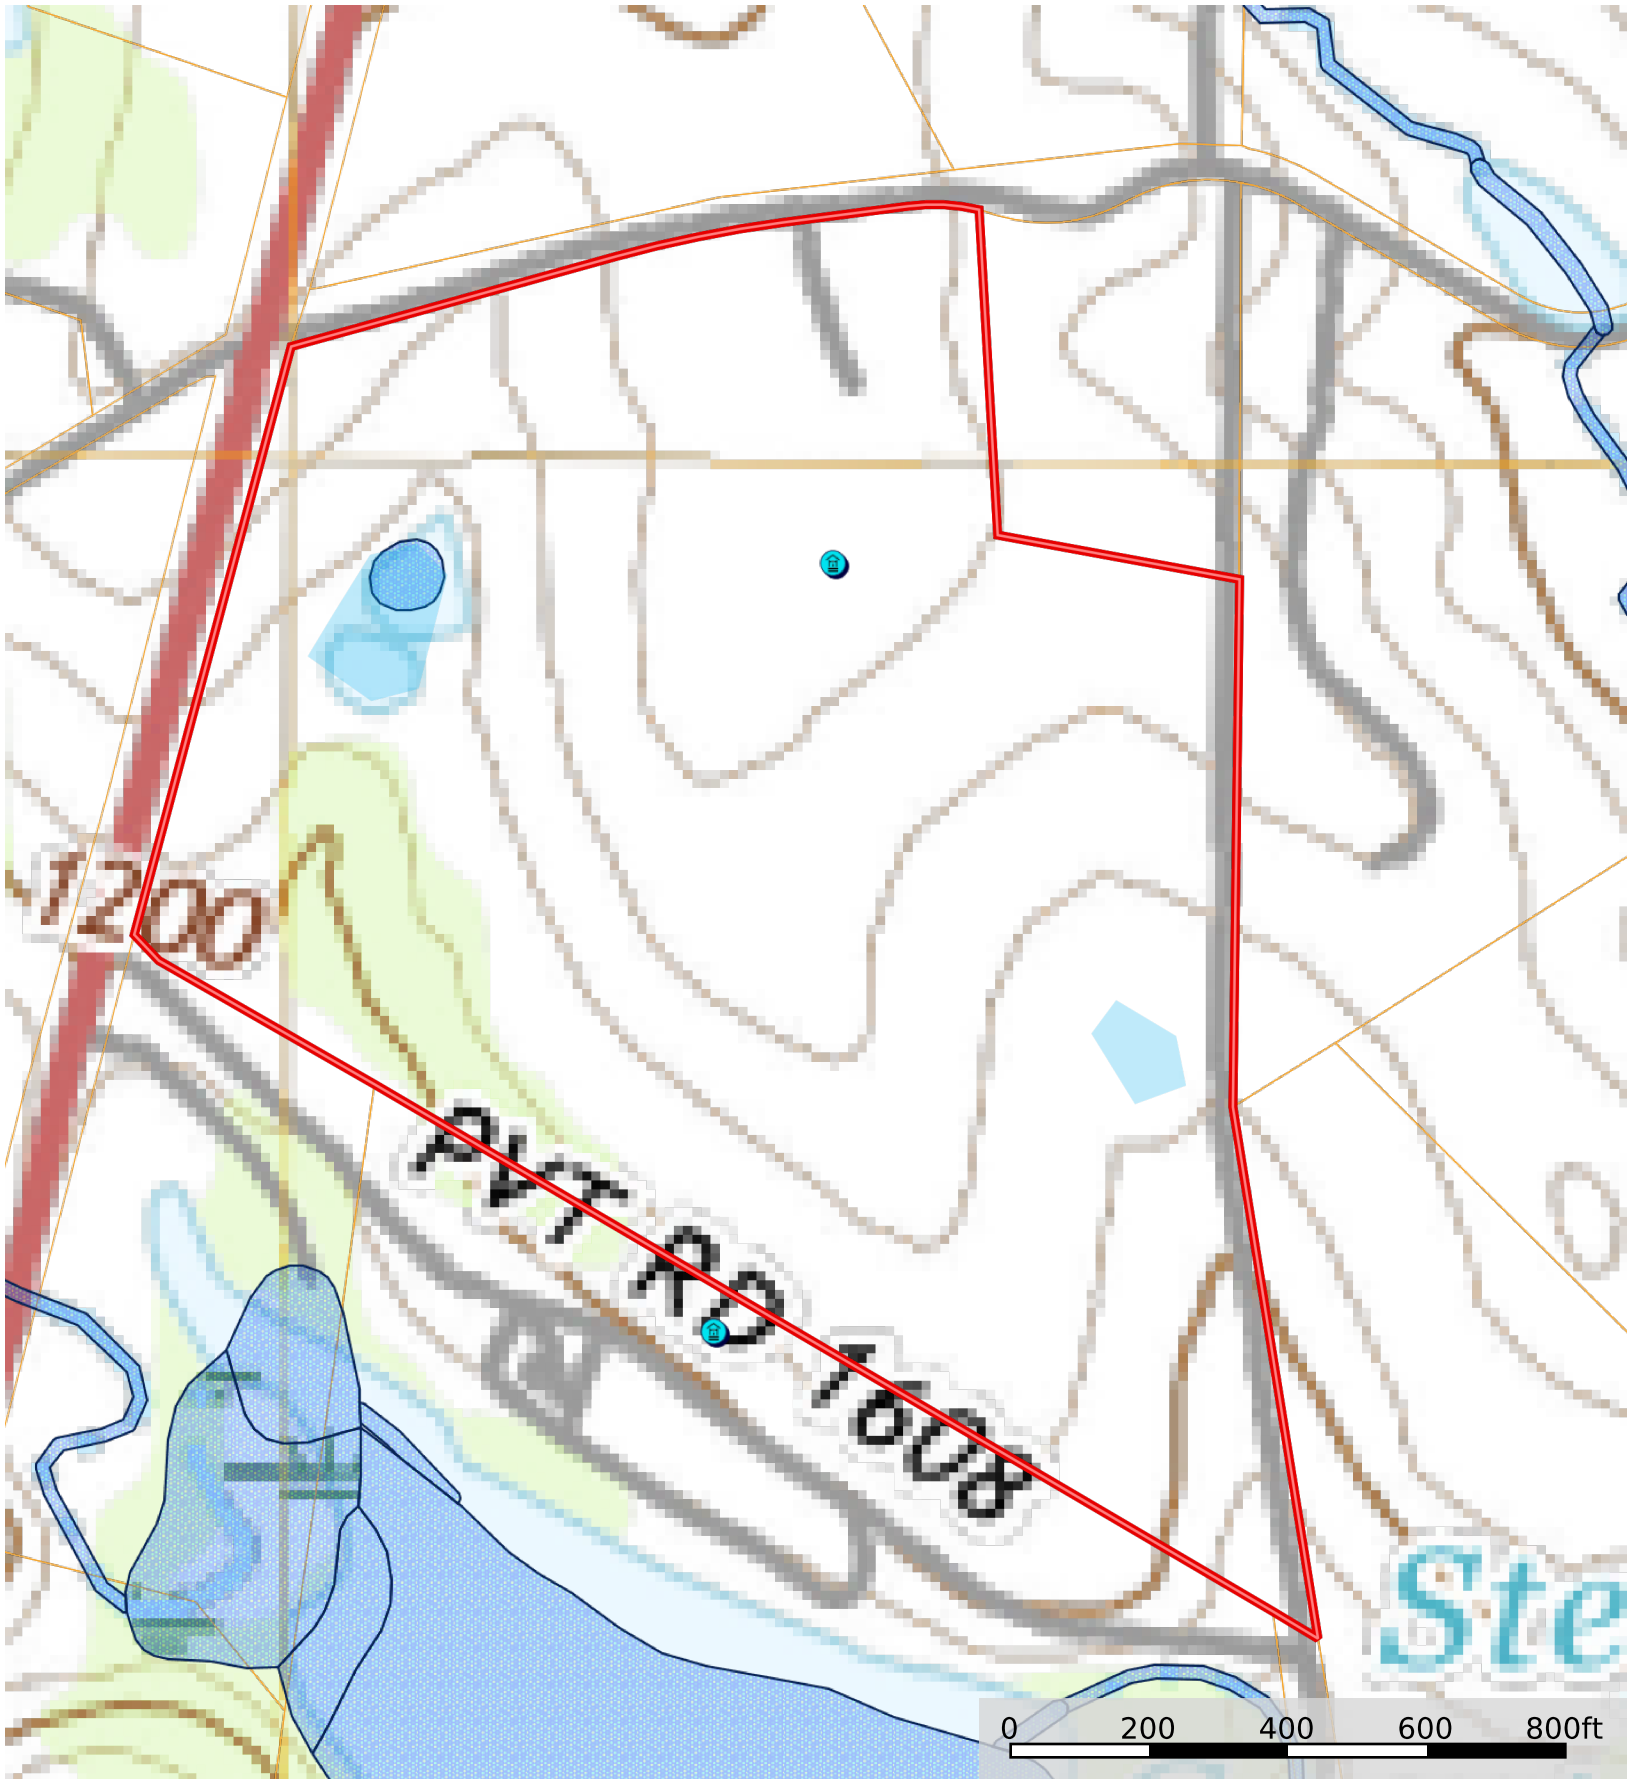

# Snow Place

Erath County, Texas, 48 AC +/-

- Pond / Tank
- Boundary
- Wetlands
- Riparian
- Water Wells