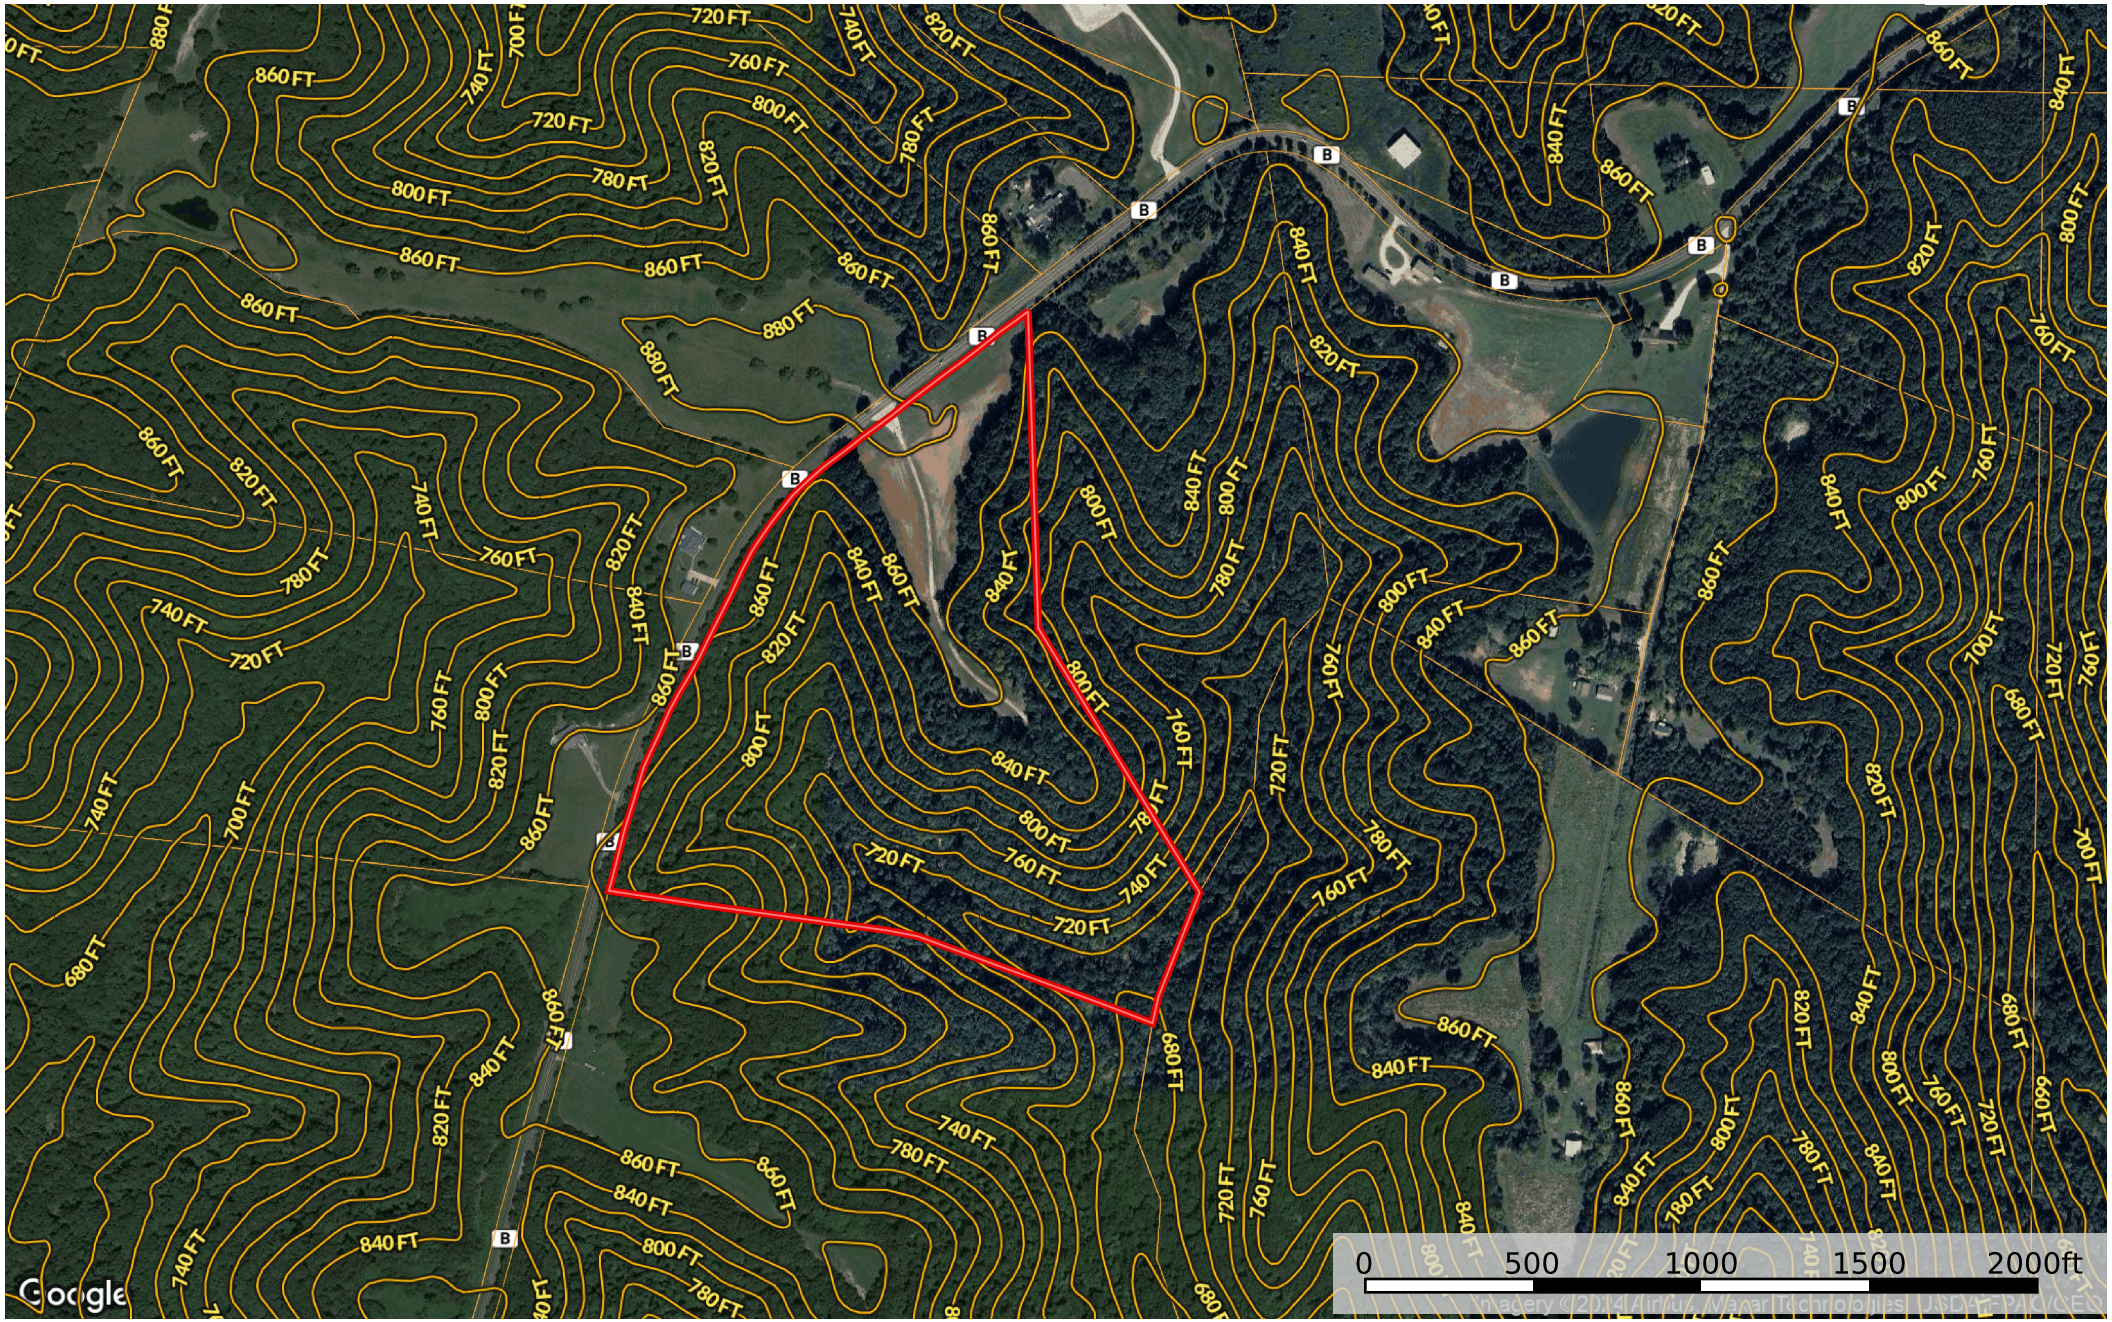

44 Ac. Hwy B - Stieven

Warren County, Missouri, 44.24 AC +/-

Google