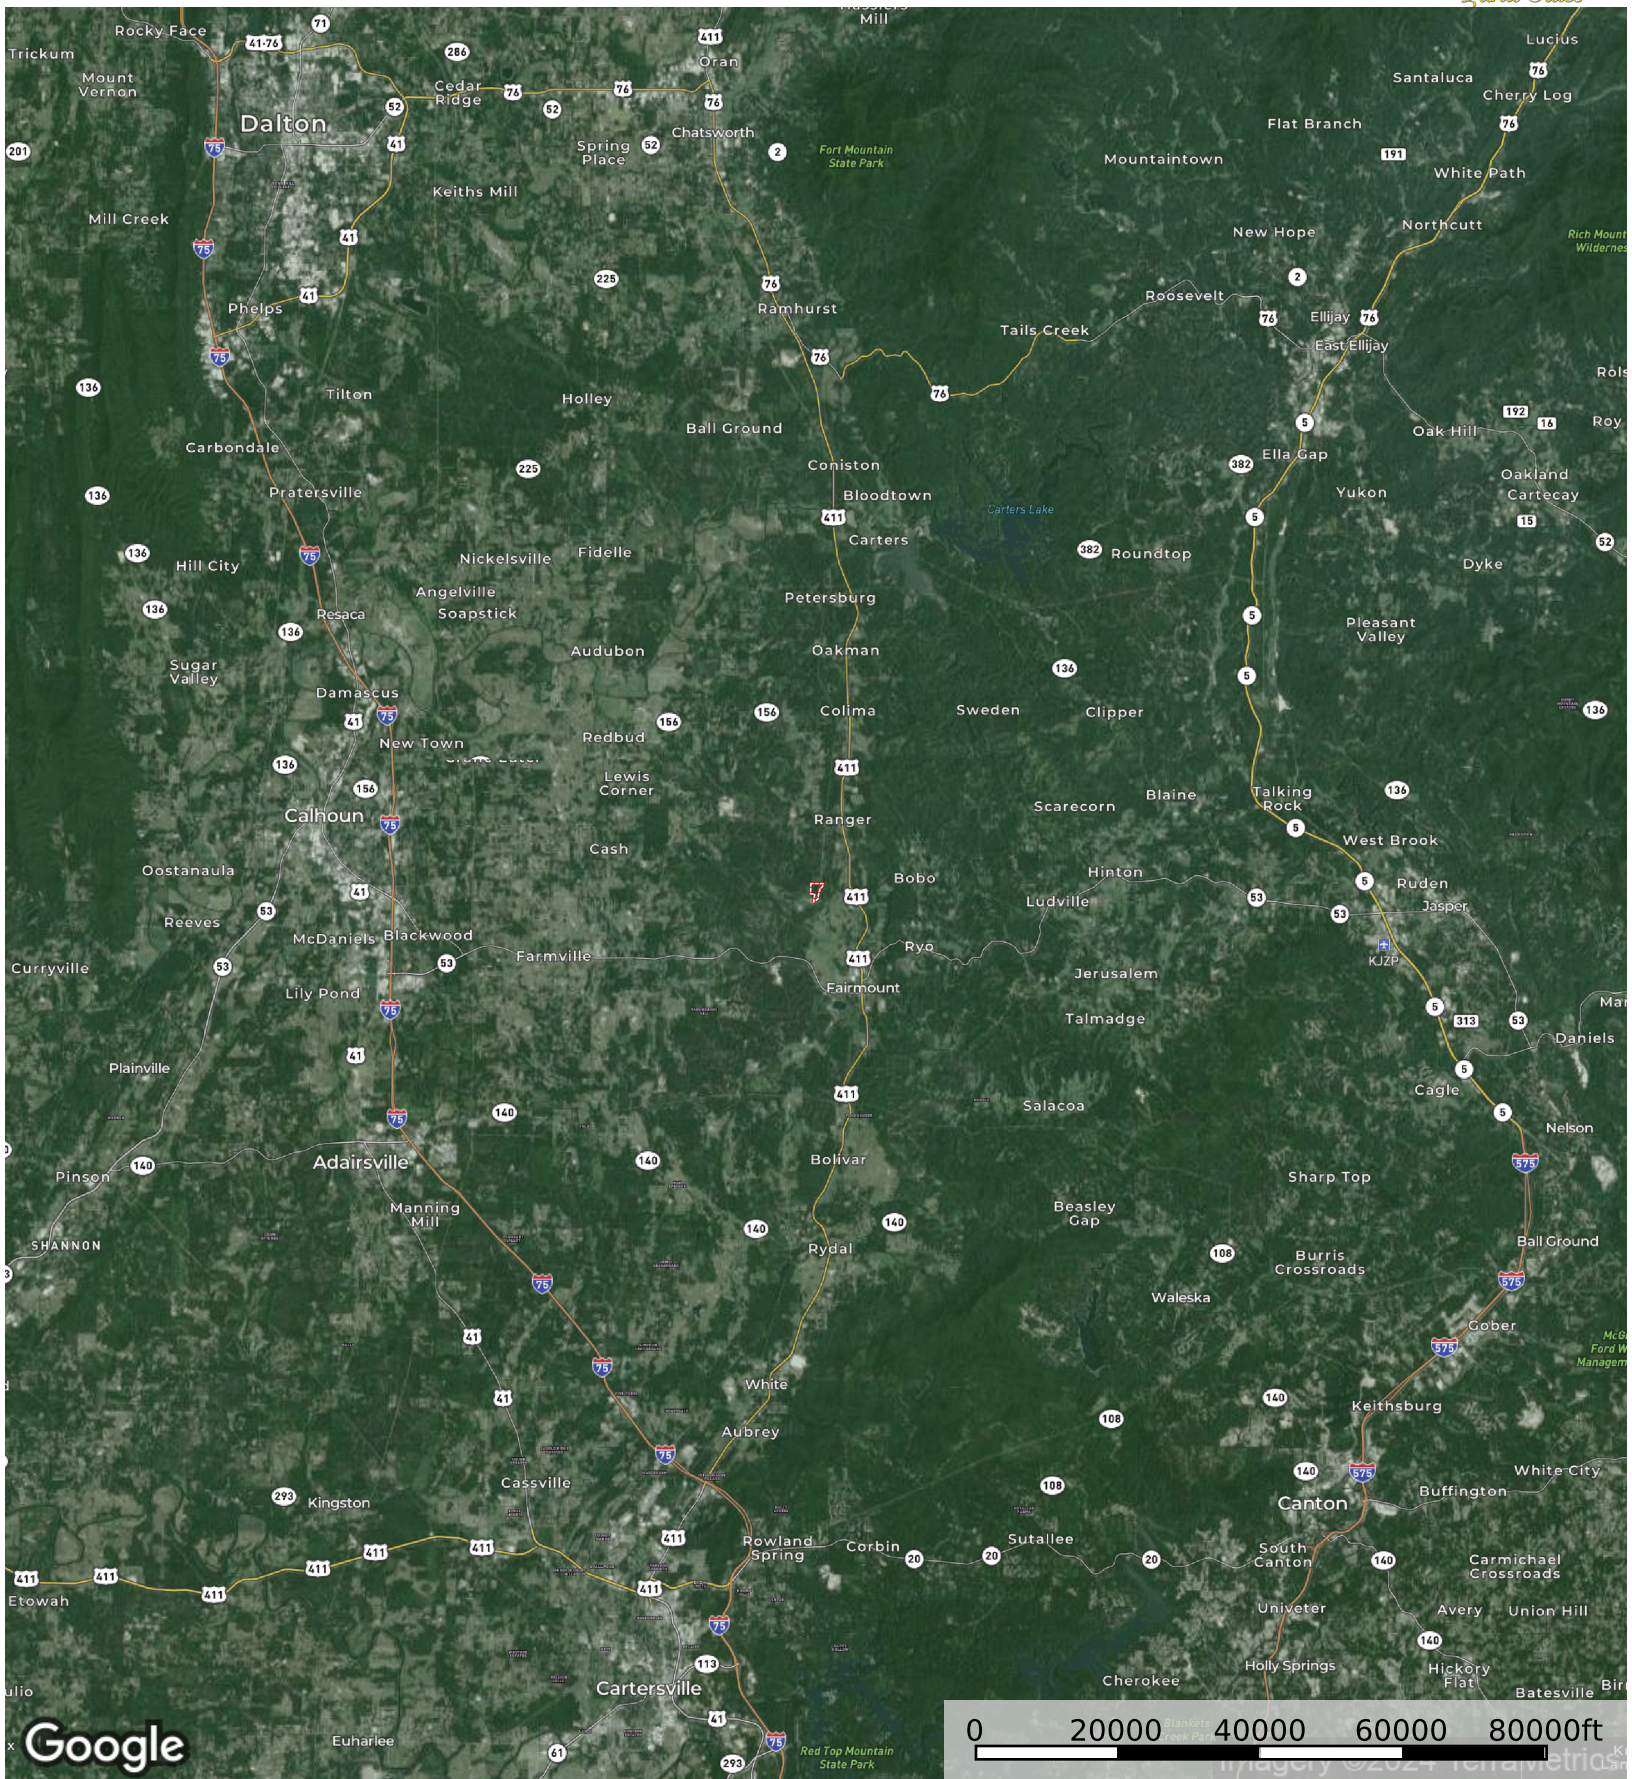

Salacoa Tract

Gordon County, Georgia, 60 AC +/-

Google

Salacoa Tract