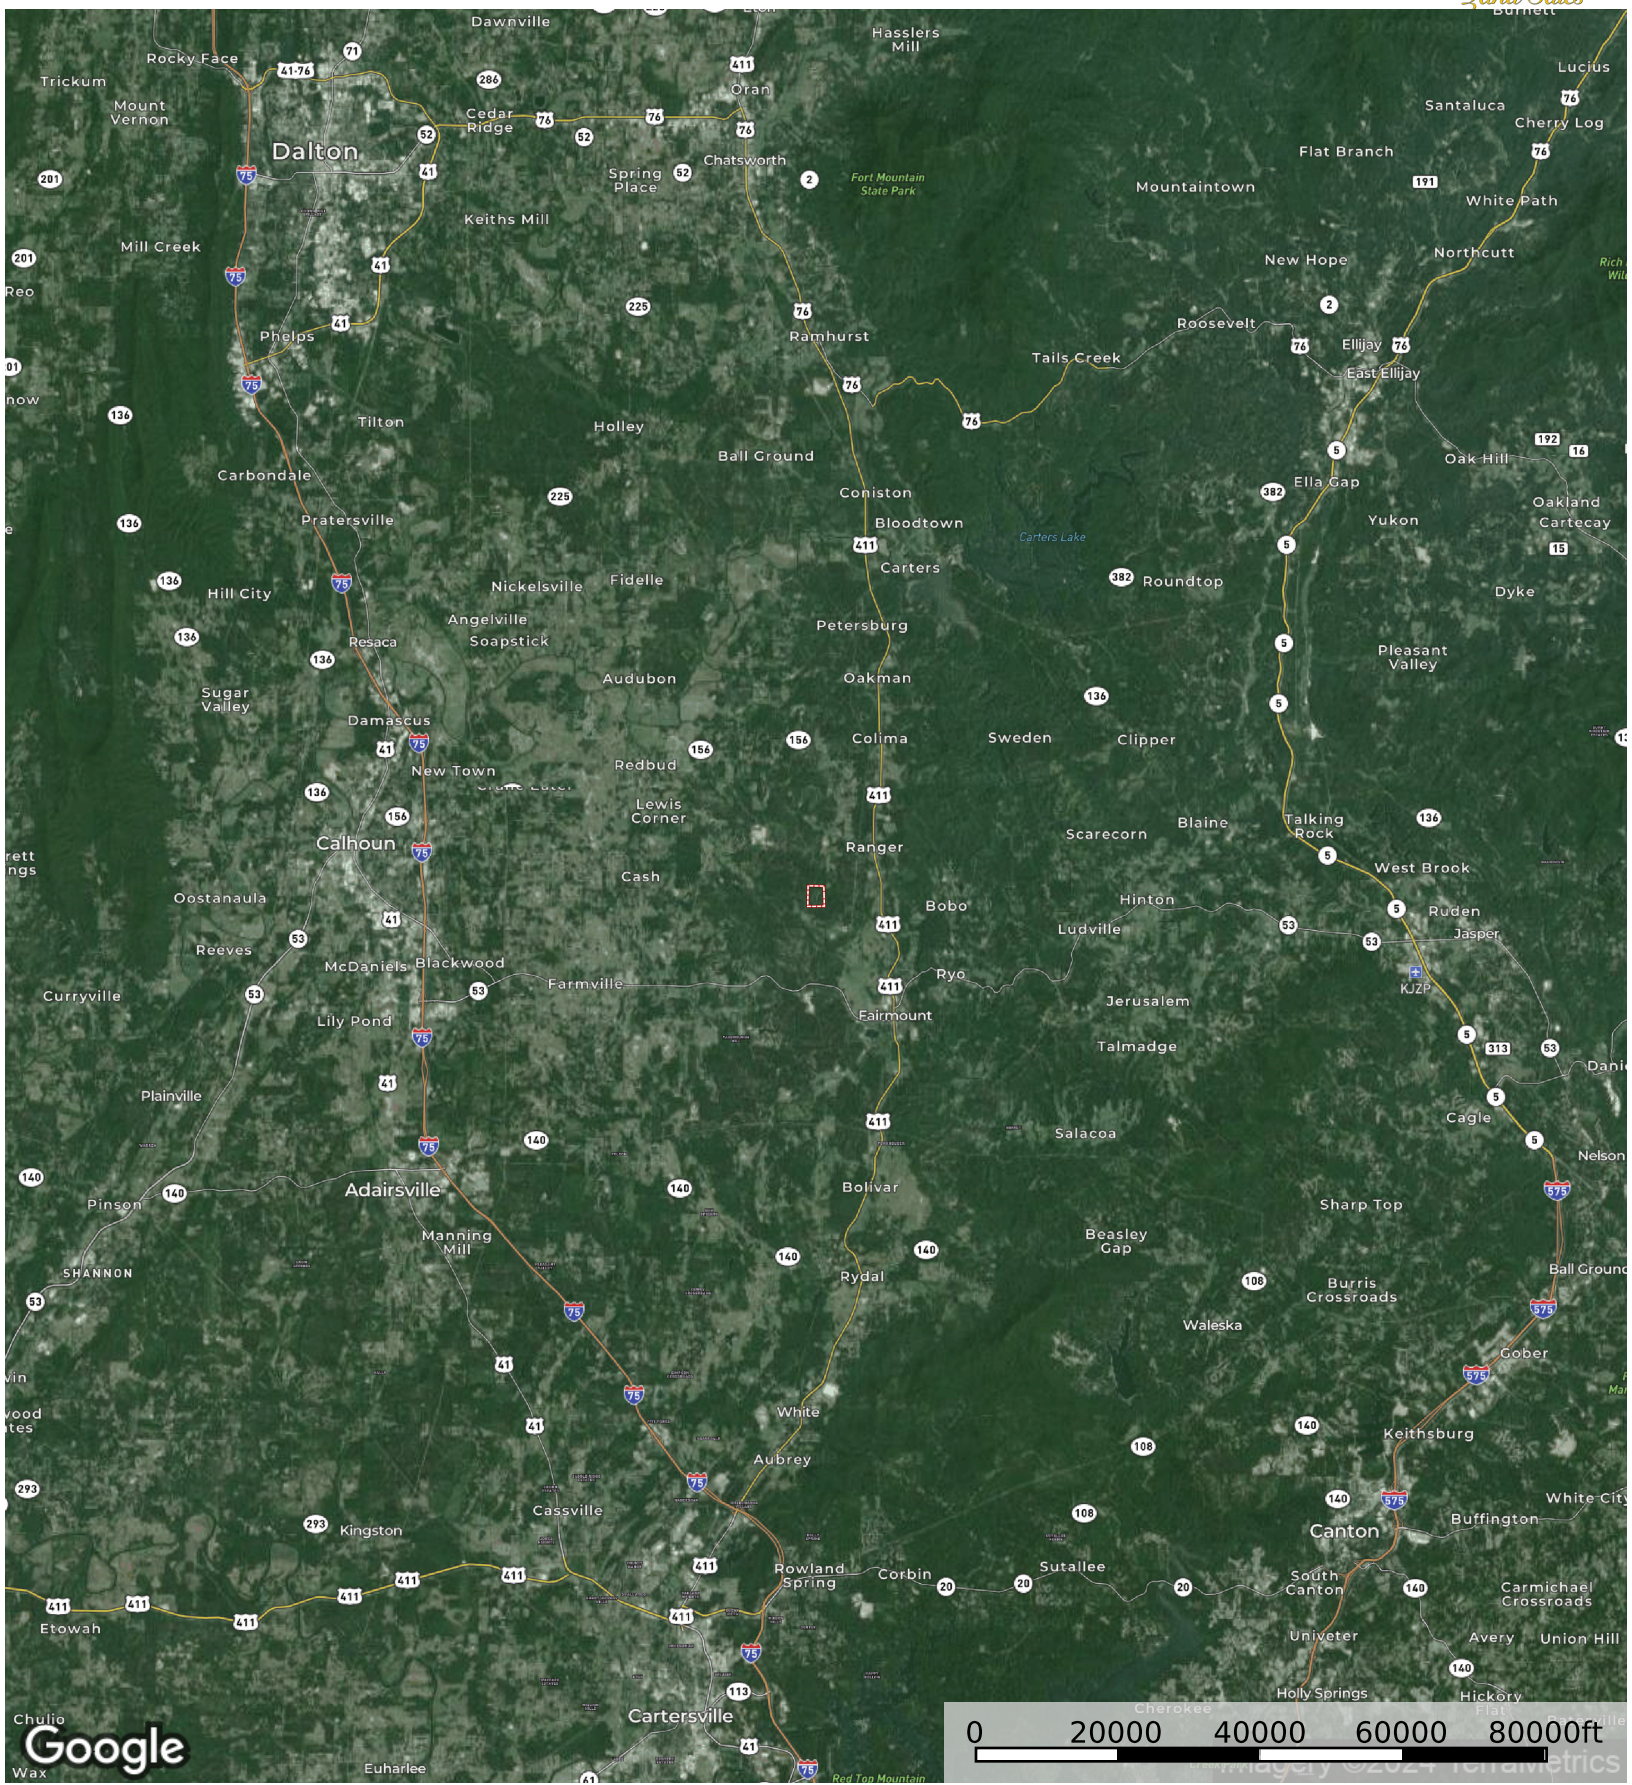

Shirley Road Tract

Gordon County, Georgia, 150 AC +/-

Shirley Road Tract