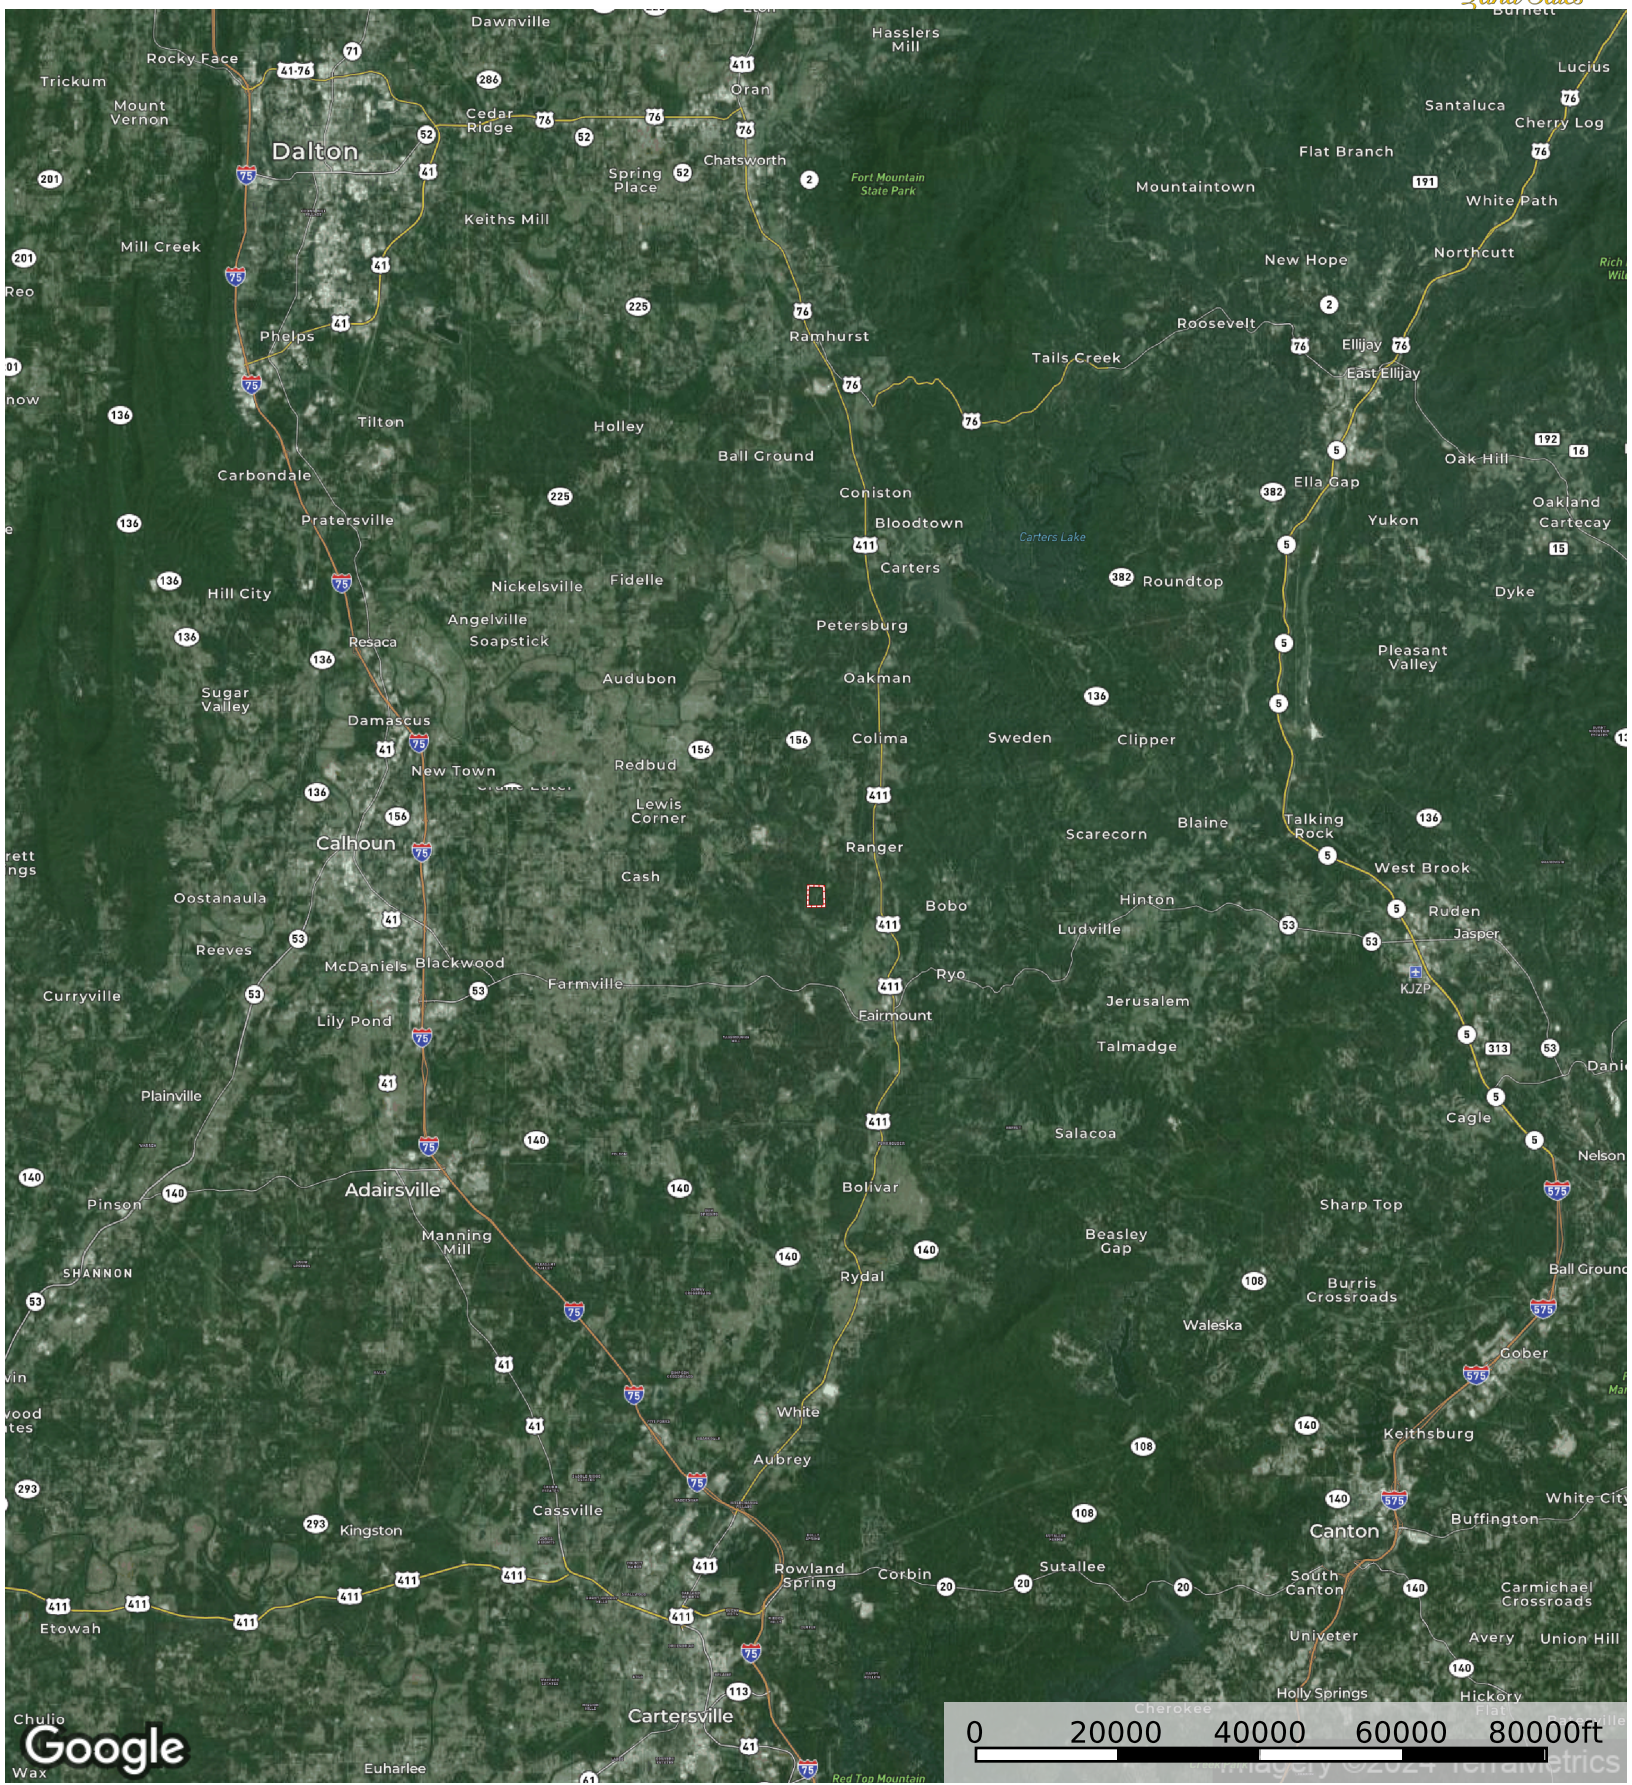

Shirley Road Tract

Gordon County, Georgia, 150 AC +/-

Shirley Road Tract

Shirley Road Tract

Gordon County, Georgia, 150 AC +/-

Google

Shirley Road Tract

Compass South Inc.

Google

Imagery ©2024 Airbus, Maxar Technologies, U.S. Geological Survey, GeoEye, AeroGRID, IGN, SDA, CNES, Airbus, GeoEye, AeroGRID, IGN, SDA, CNES, Airbus

Shirley Road Tract