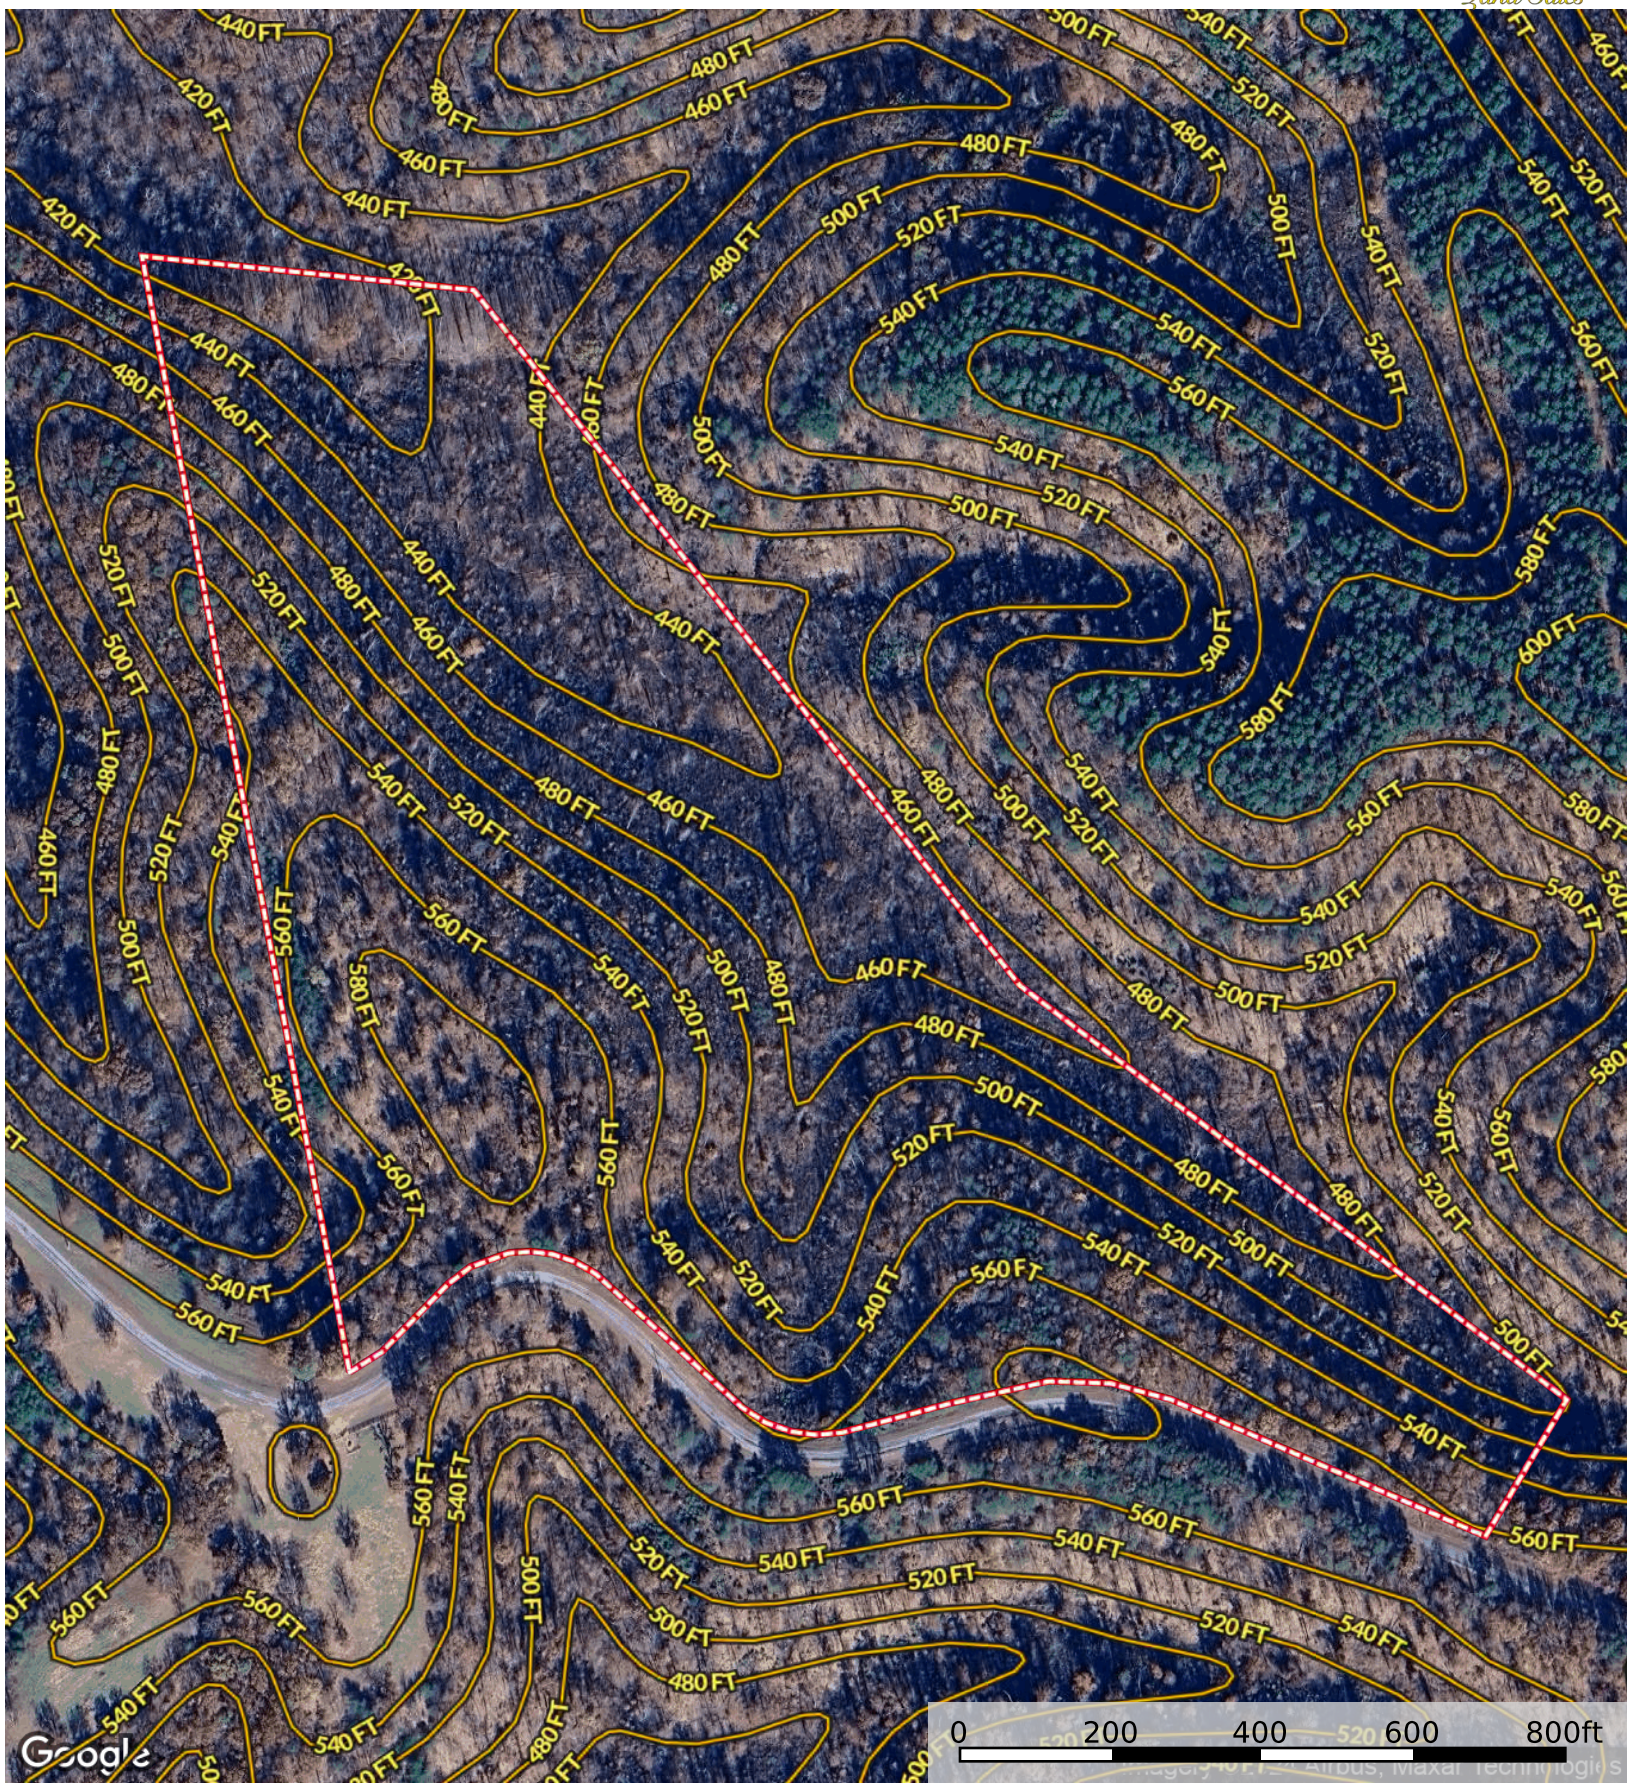

# Winding Oaks - Ph 1 - Lot 1

Stewart County, Tennessee, 31 AC +/-

Boundary

Boundary

Google

0 200 400 600 800ft  
Imagery ©2024 Airbus, Maxar Technologies

 Boundary

Boundary