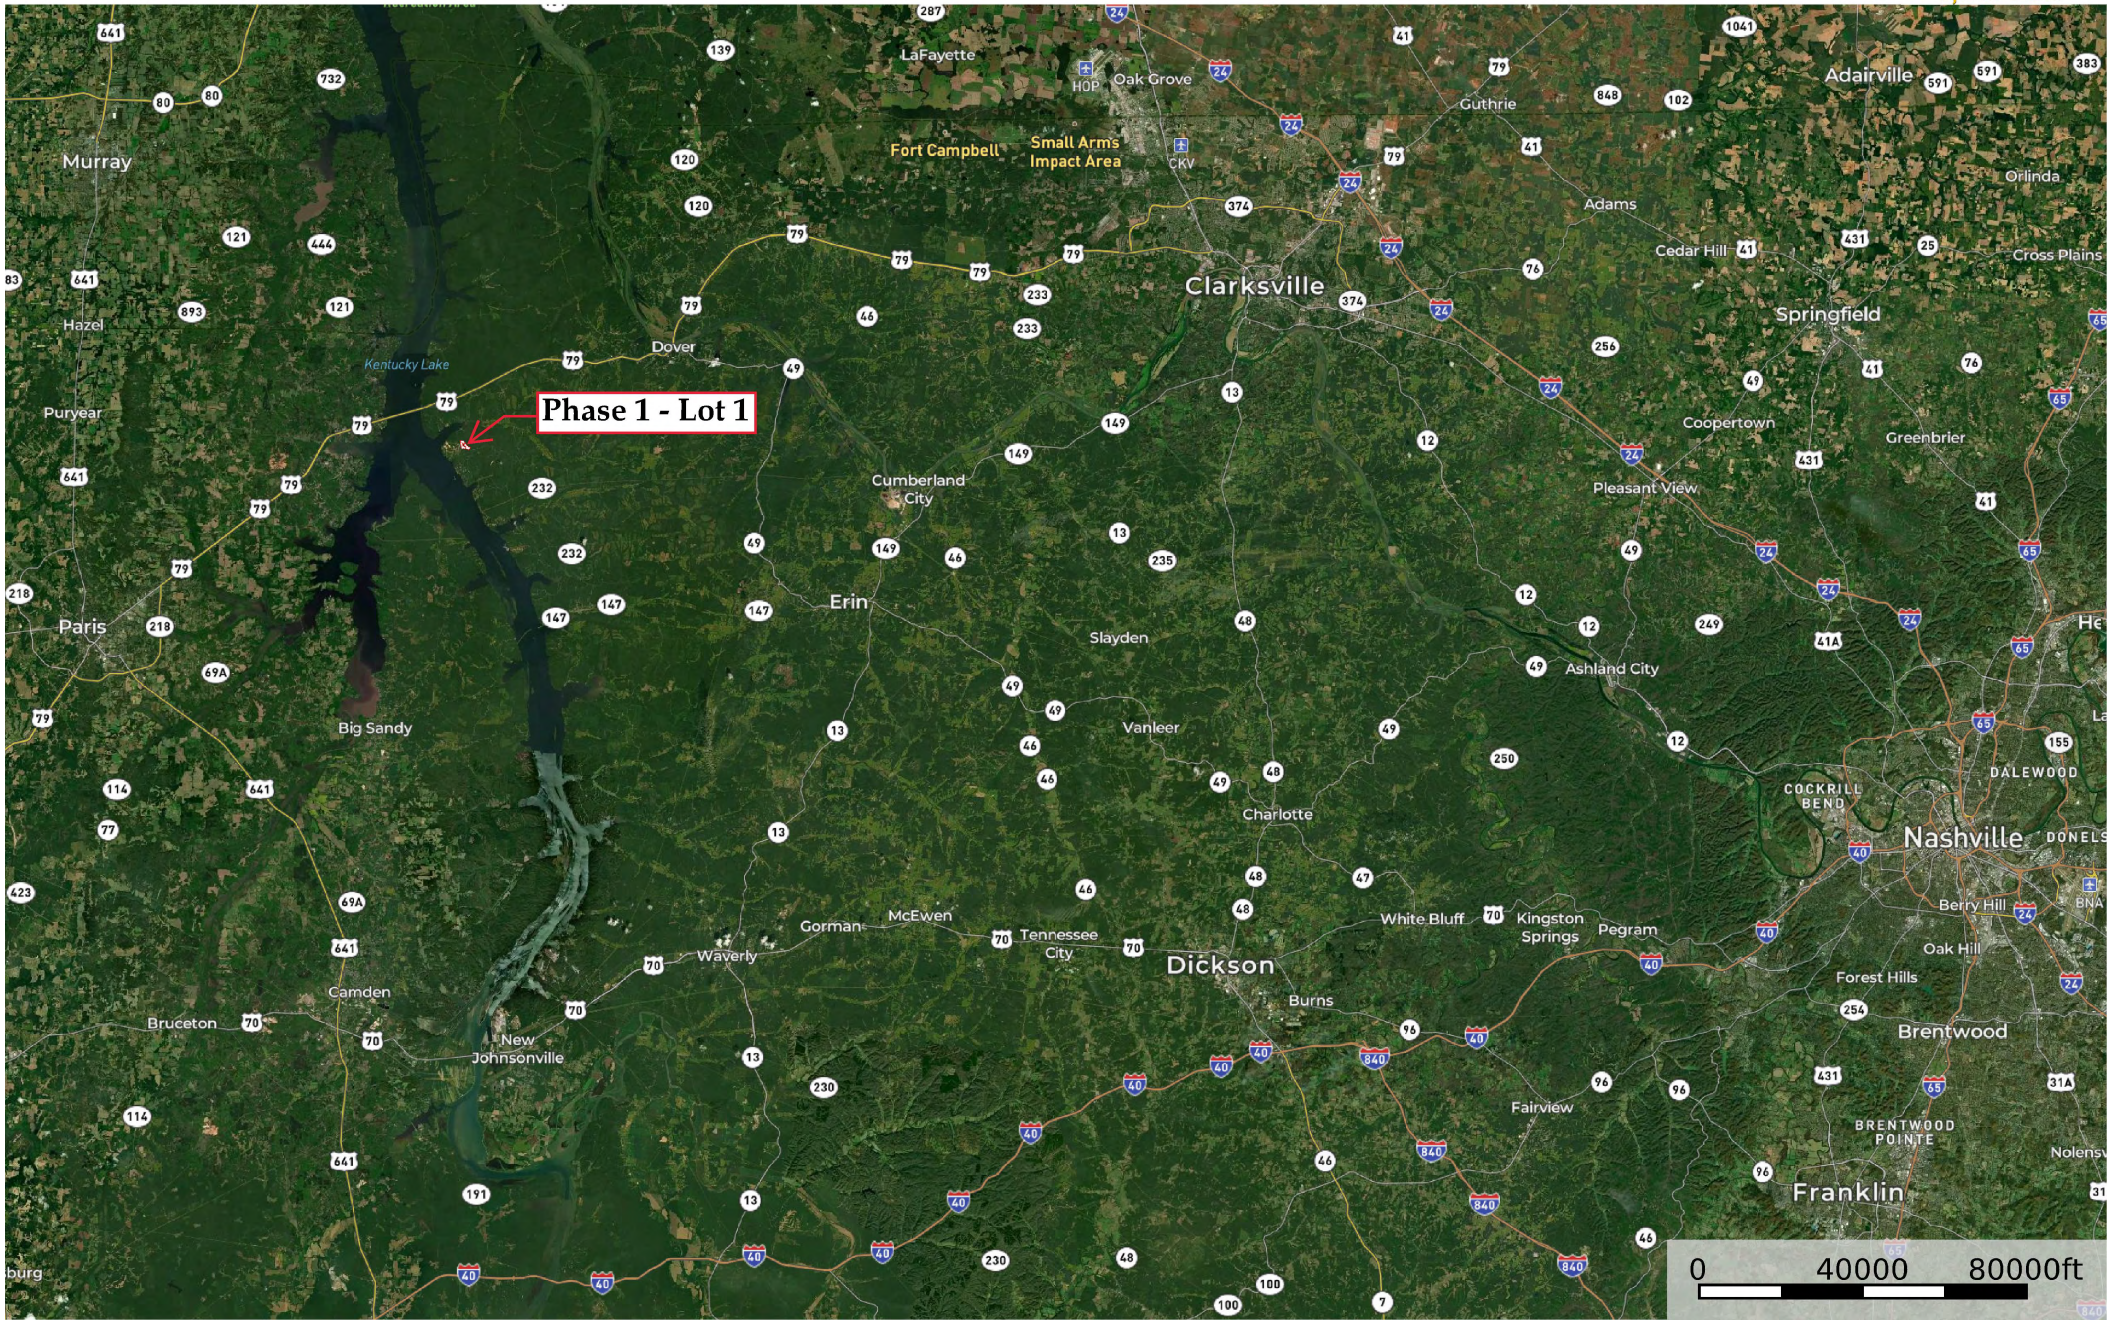

# Winding Oaks - Ph 1 - Lot 1

Stewart County, Tennessee, 31 AC +/-

Boundary

Boundary

Google

0 200 400 600 800ft  
Imagery ©2024 Airbus, Maxar Technologies

 Boundary

Boundary