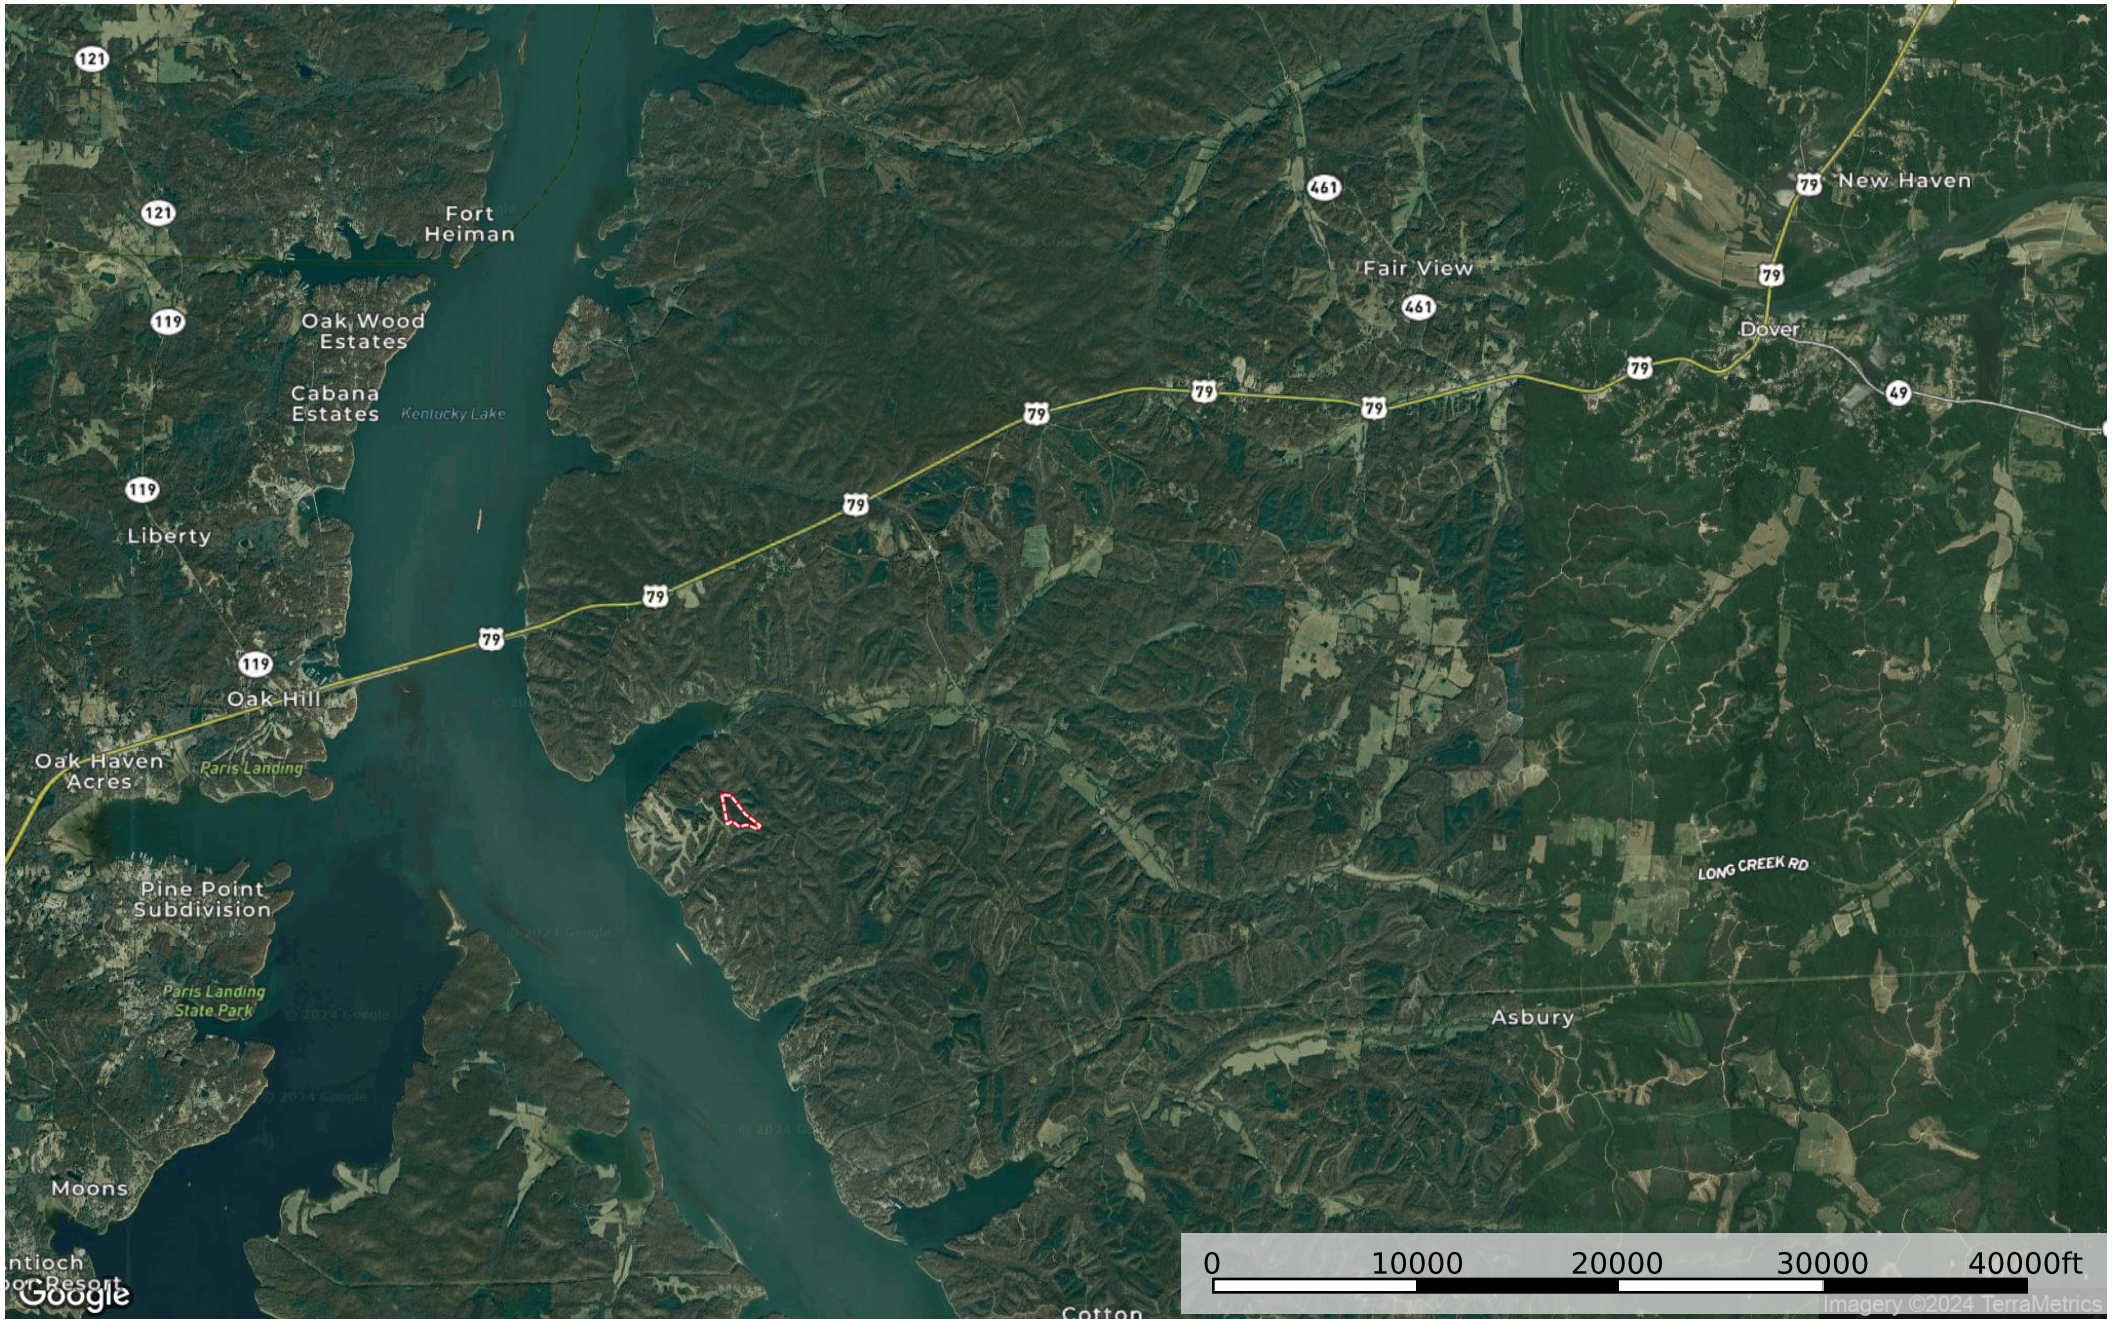

# Winding Oaks - Ph 1 - Lot 1

Stewart County, Tennessee, 31 AC +/-

Boundary

Boundary

Google

0 200 400 600 800ft  
Imagery ©2024 Airbus, Maxar Technologies

 Boundary

Boundary