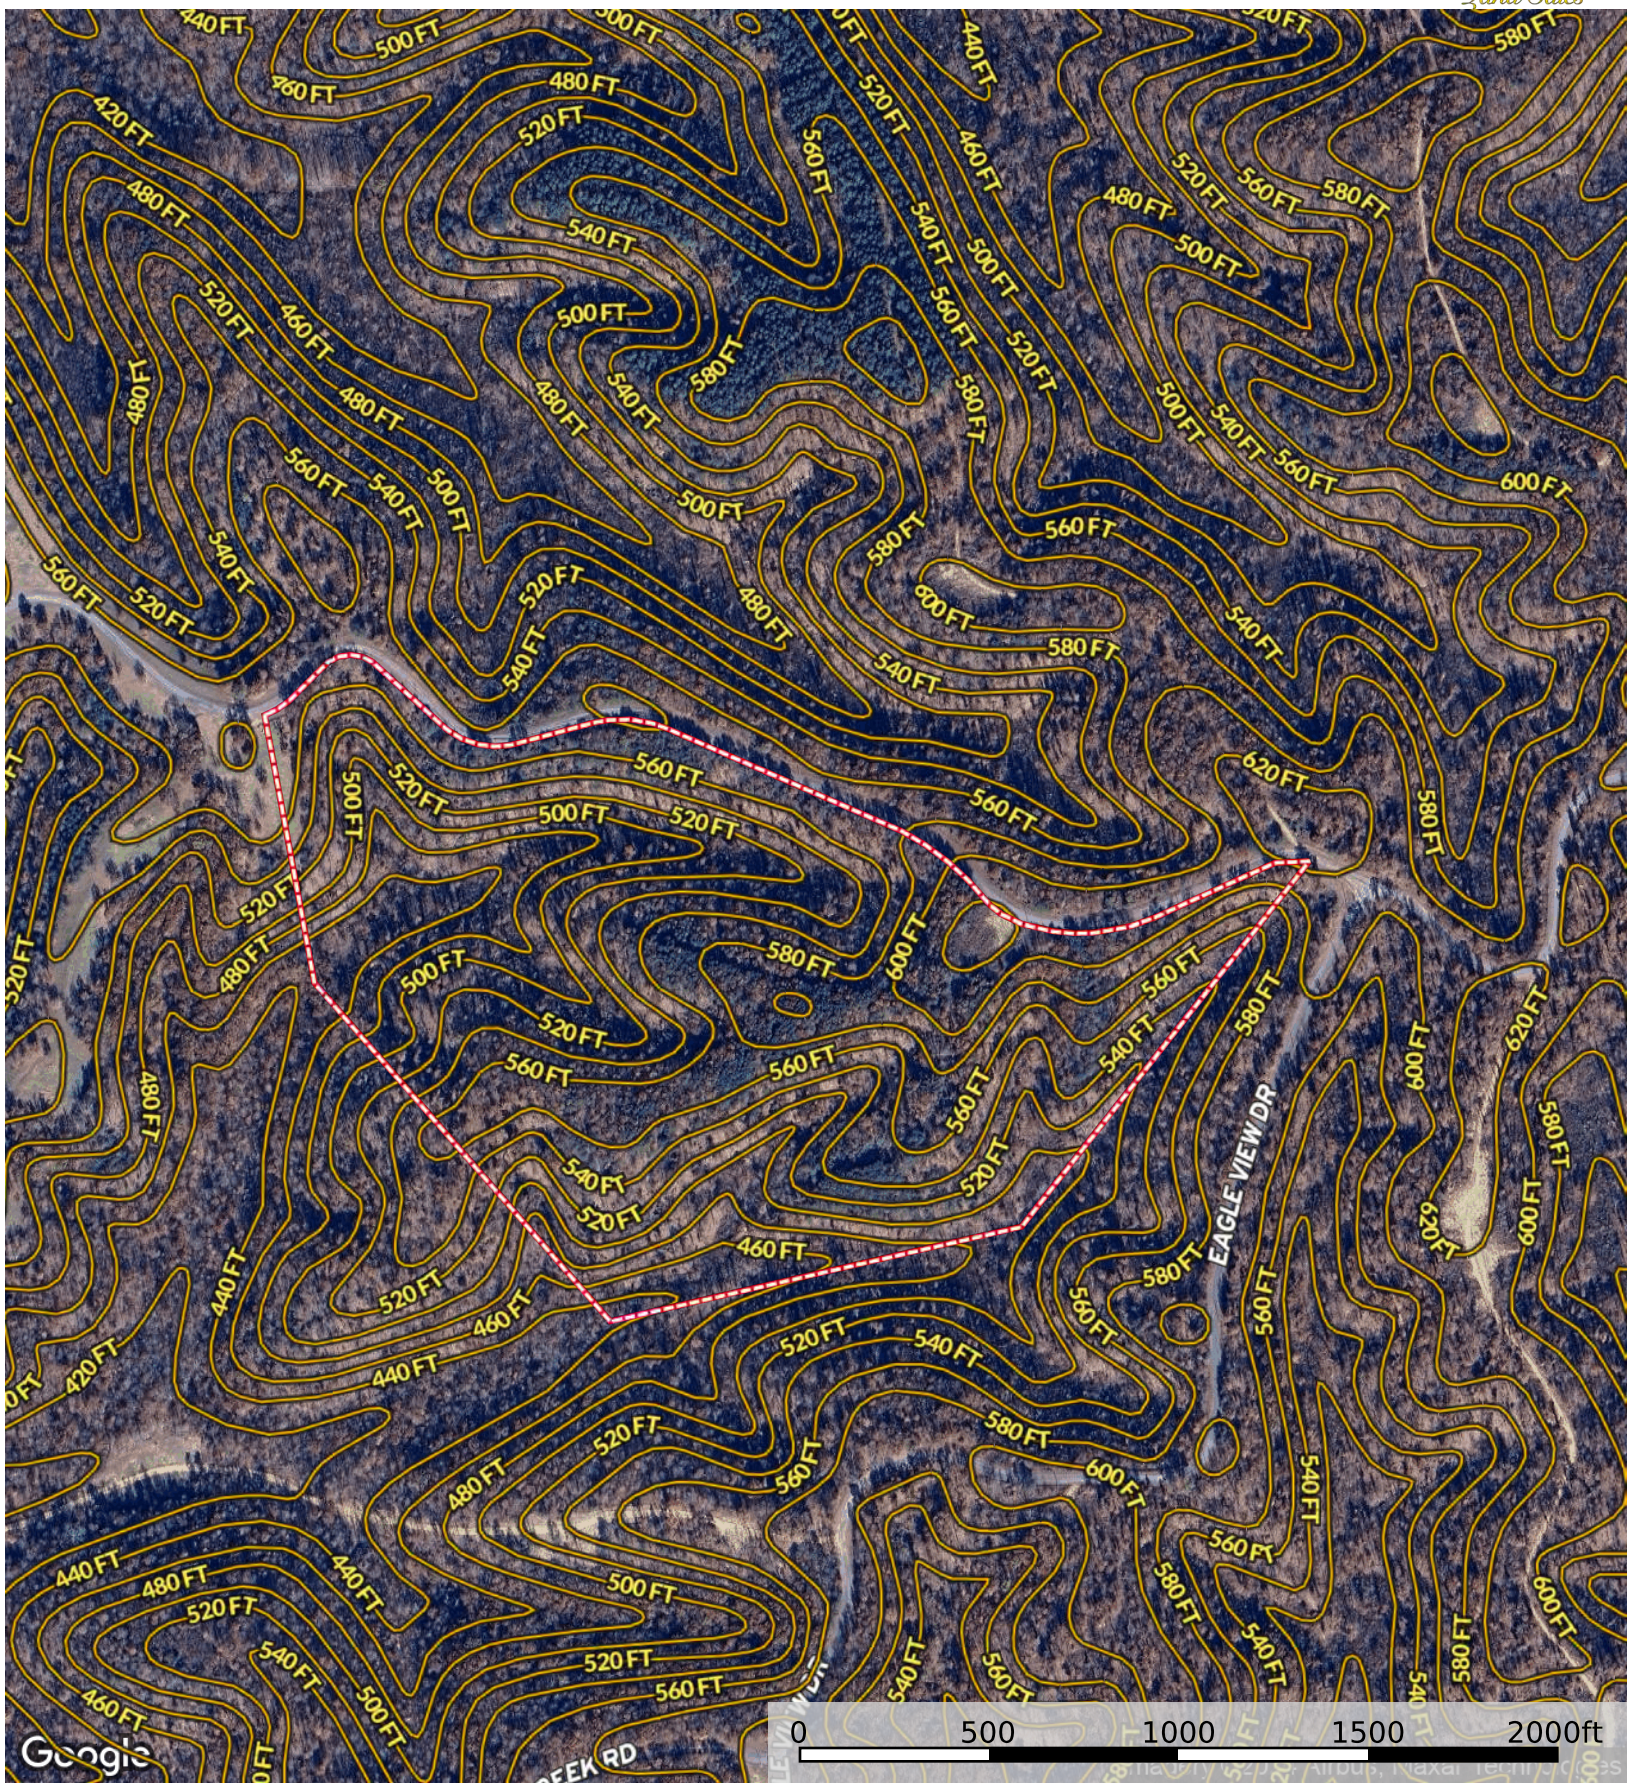

Winding Oaks Ph 1 – Lot 9

Stewart County, Tennessee, 60 AC +/-

Boundary

Winding Oaks Ph 1 – Lot 9

Stewart County, Tennessee, 60 AC +/-

Boundary

Google

CREEK RD

EAGLE VIEW DR

EAGLE VIEW DR

 Boundary

Boundary