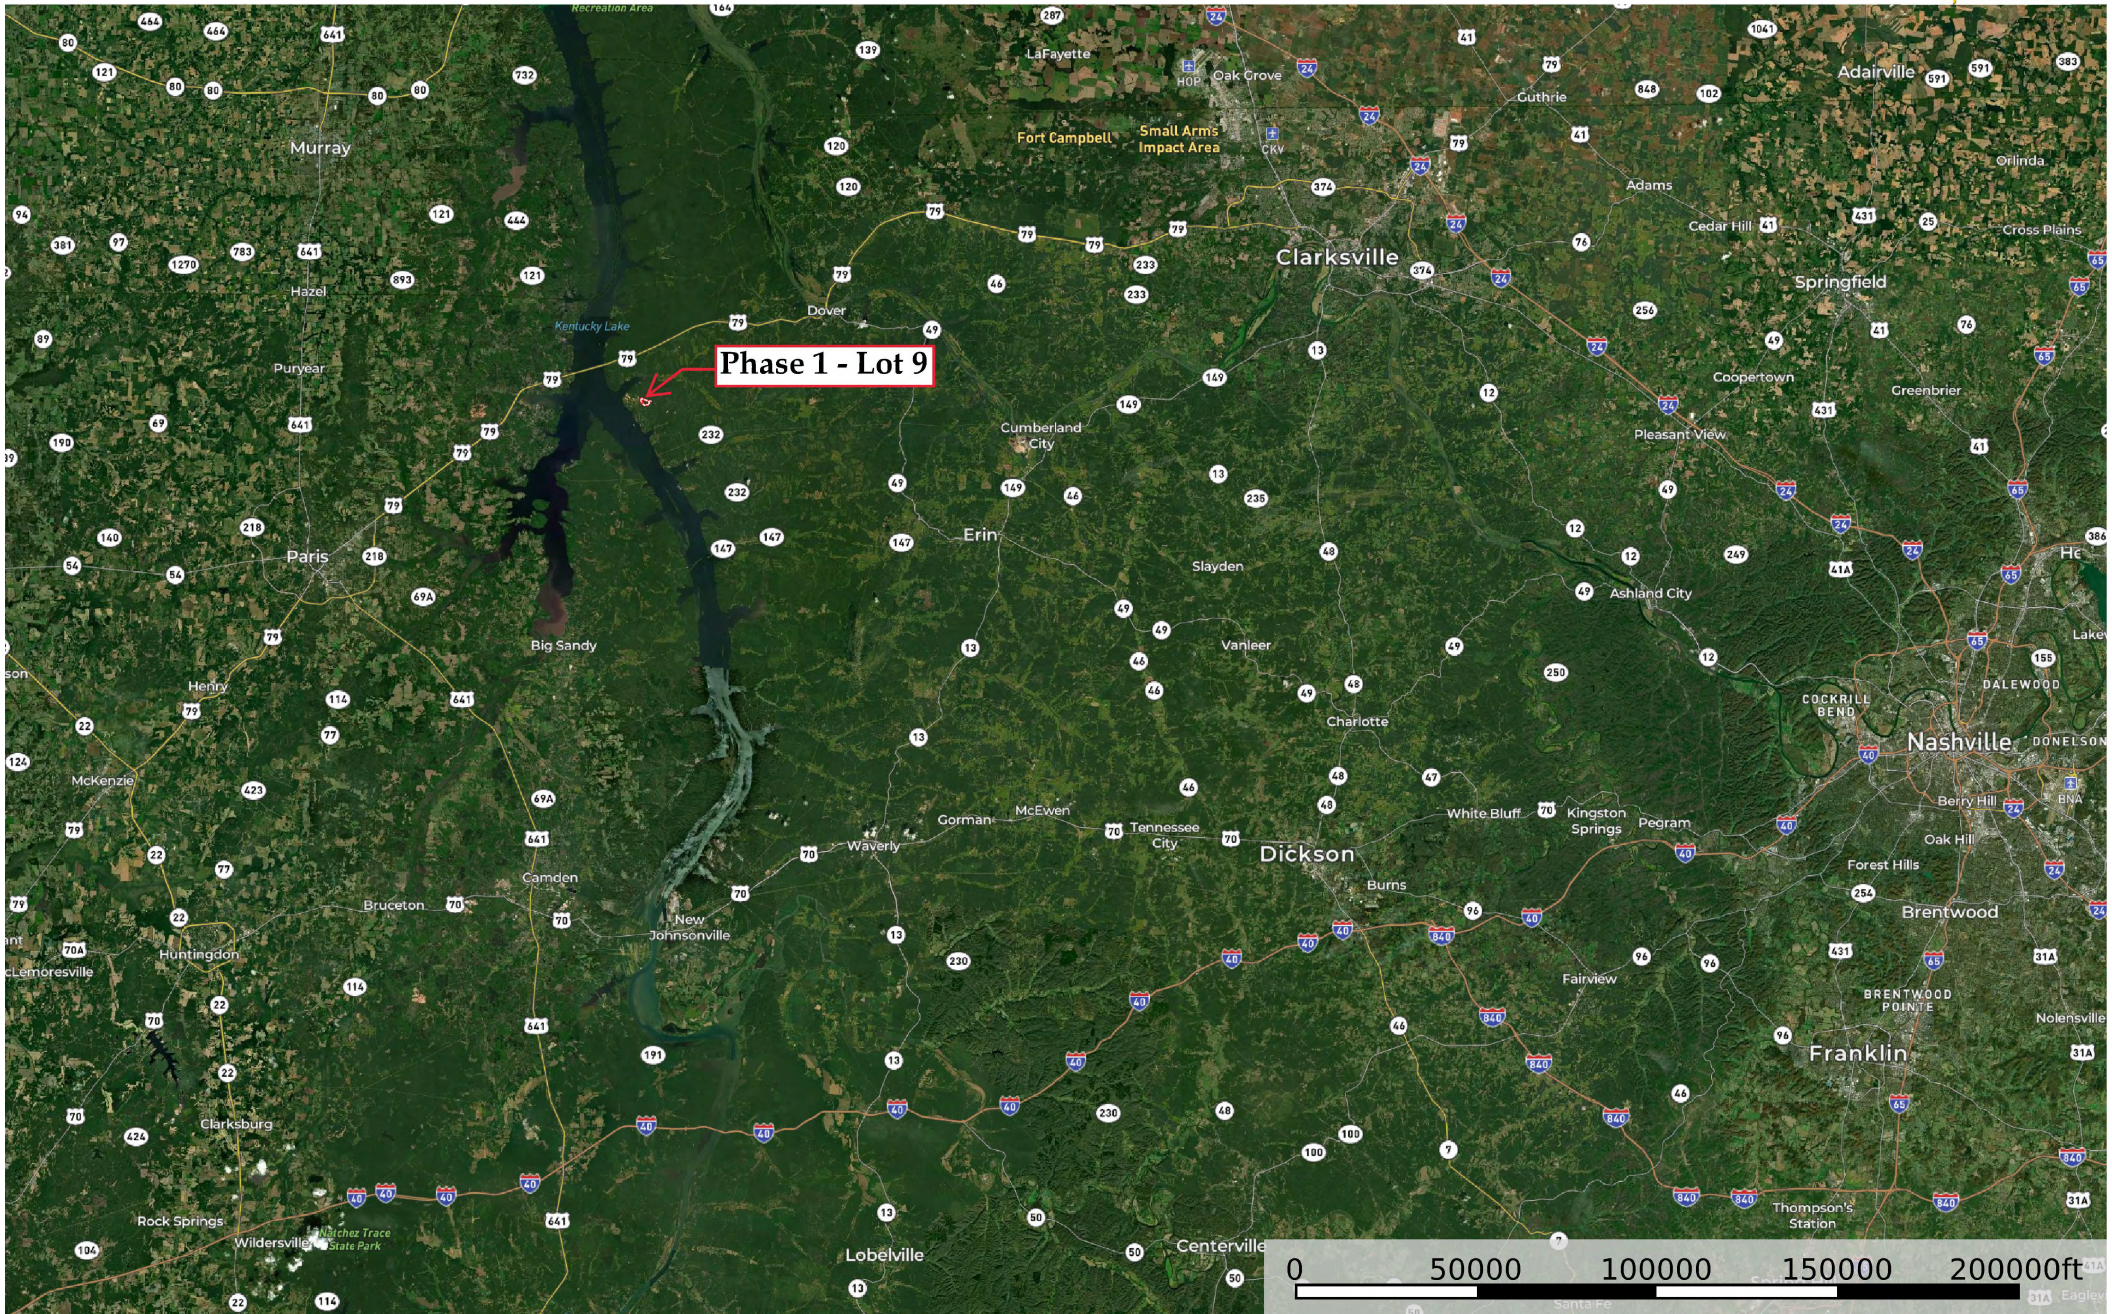

Winding Oaks Ph 1 – Lot 9

Stewart County, Tennessee, 60 AC +/-

Boundary

Winding Oaks Ph 1 – Lot 9

Stewart County, Tennessee, 60 AC +/-

Boundary

Google

CREEK RD

EAGLE VIEW DR

EAGLE VIEW DR

 Boundary

Boundary