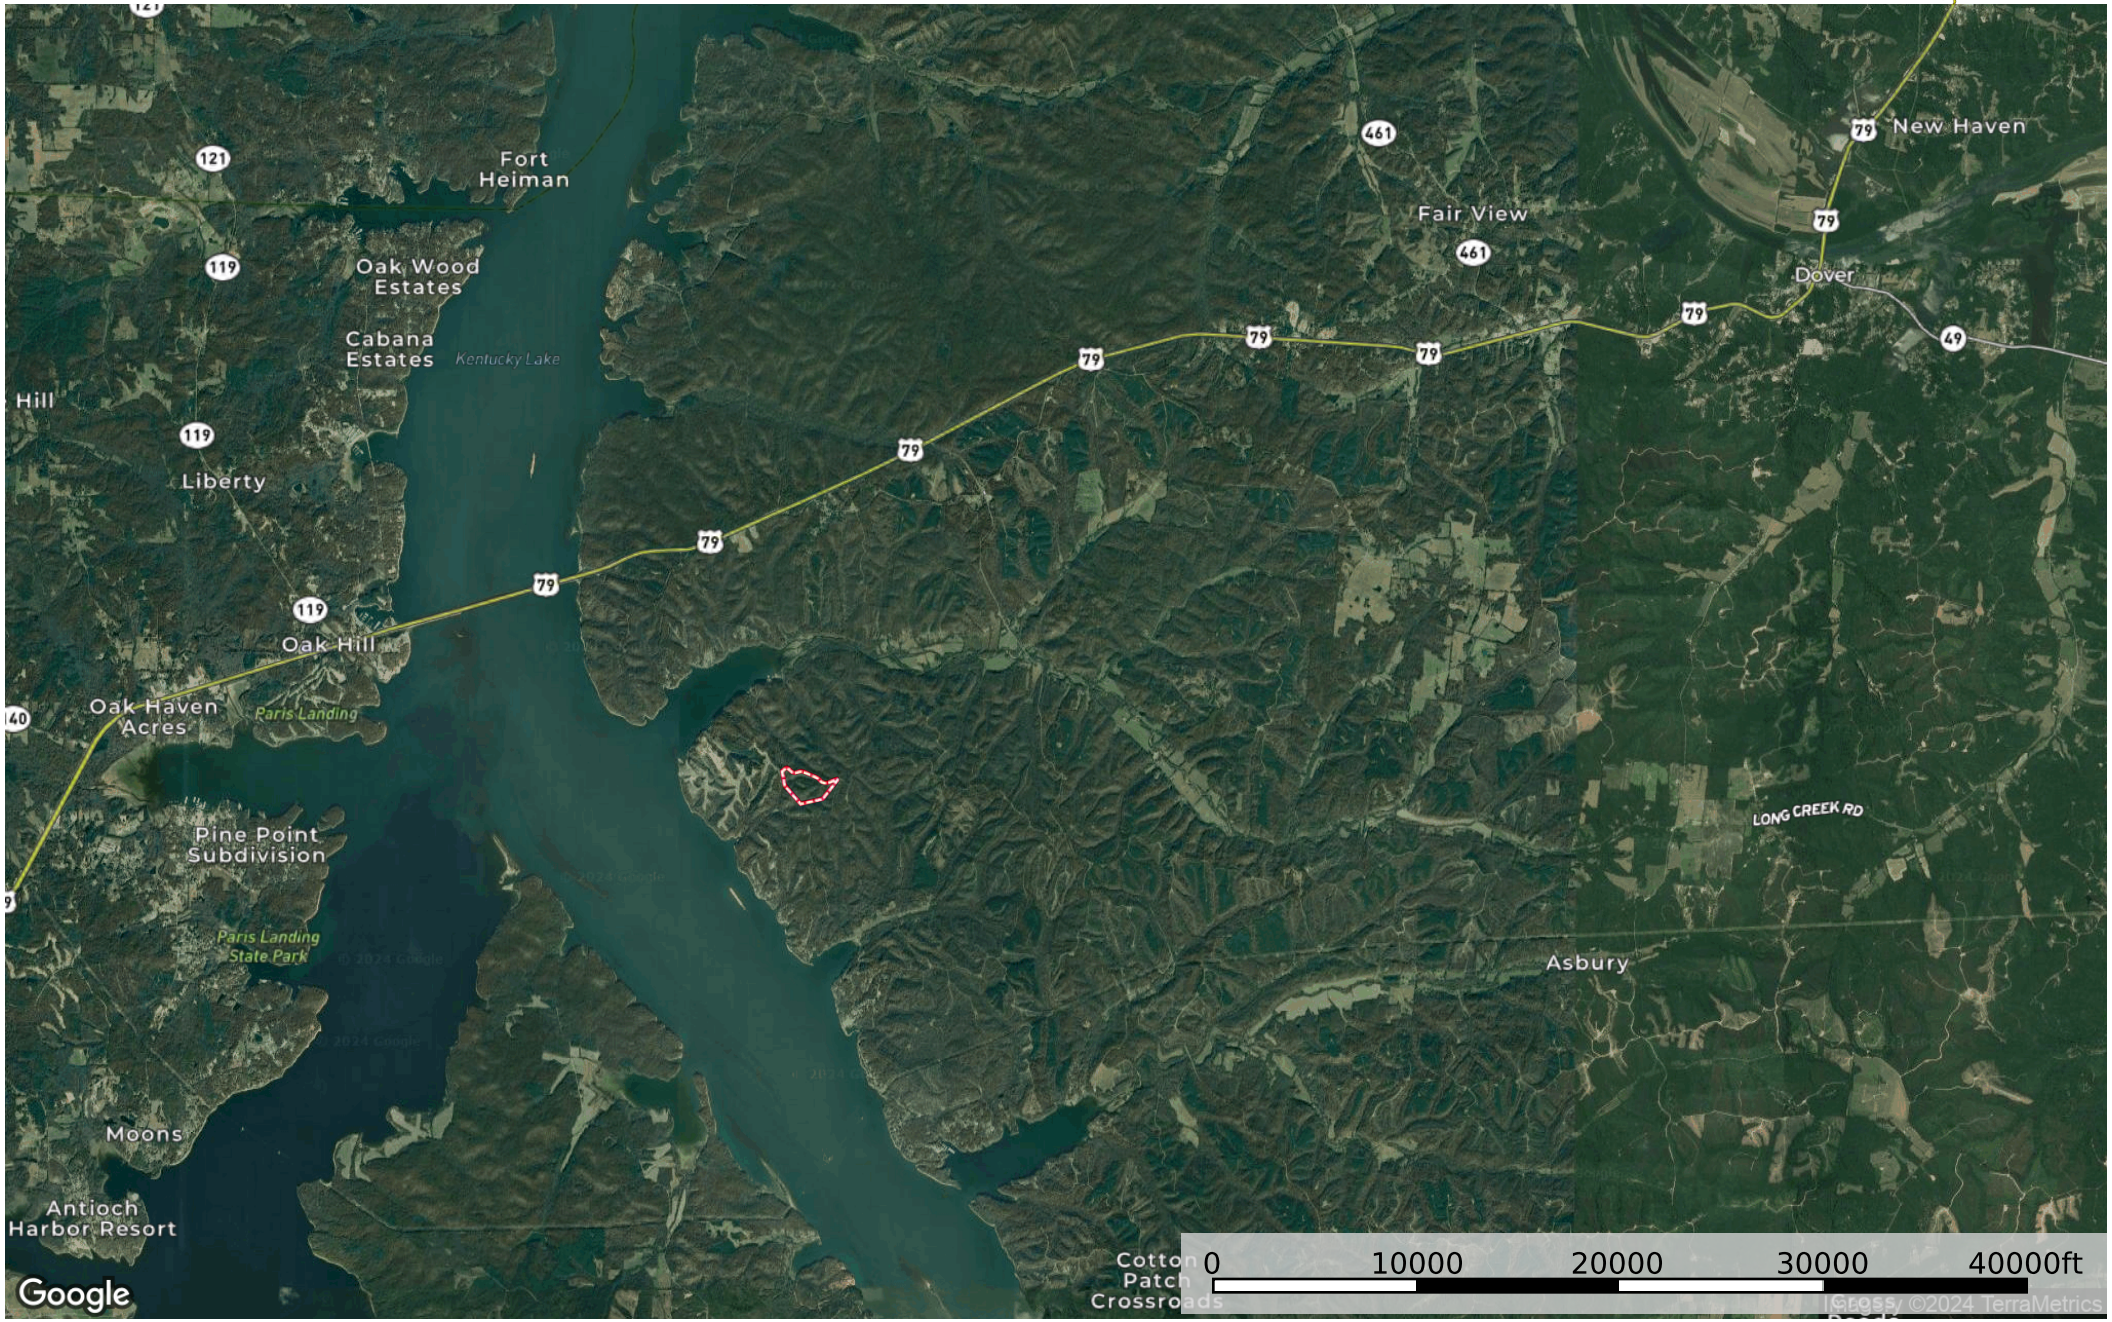

Winding Oaks Ph 1 – Lot 9

Stewart County, Tennessee, 60 AC +/-

Boundary

Winding Oaks Ph 1 – Lot 9

Stewart County, Tennessee, 60 AC +/-

Boundary

Google

CREEK RD

EAGLE VIEW DR

EAGLE VIEW DR

 Boundary

Boundary