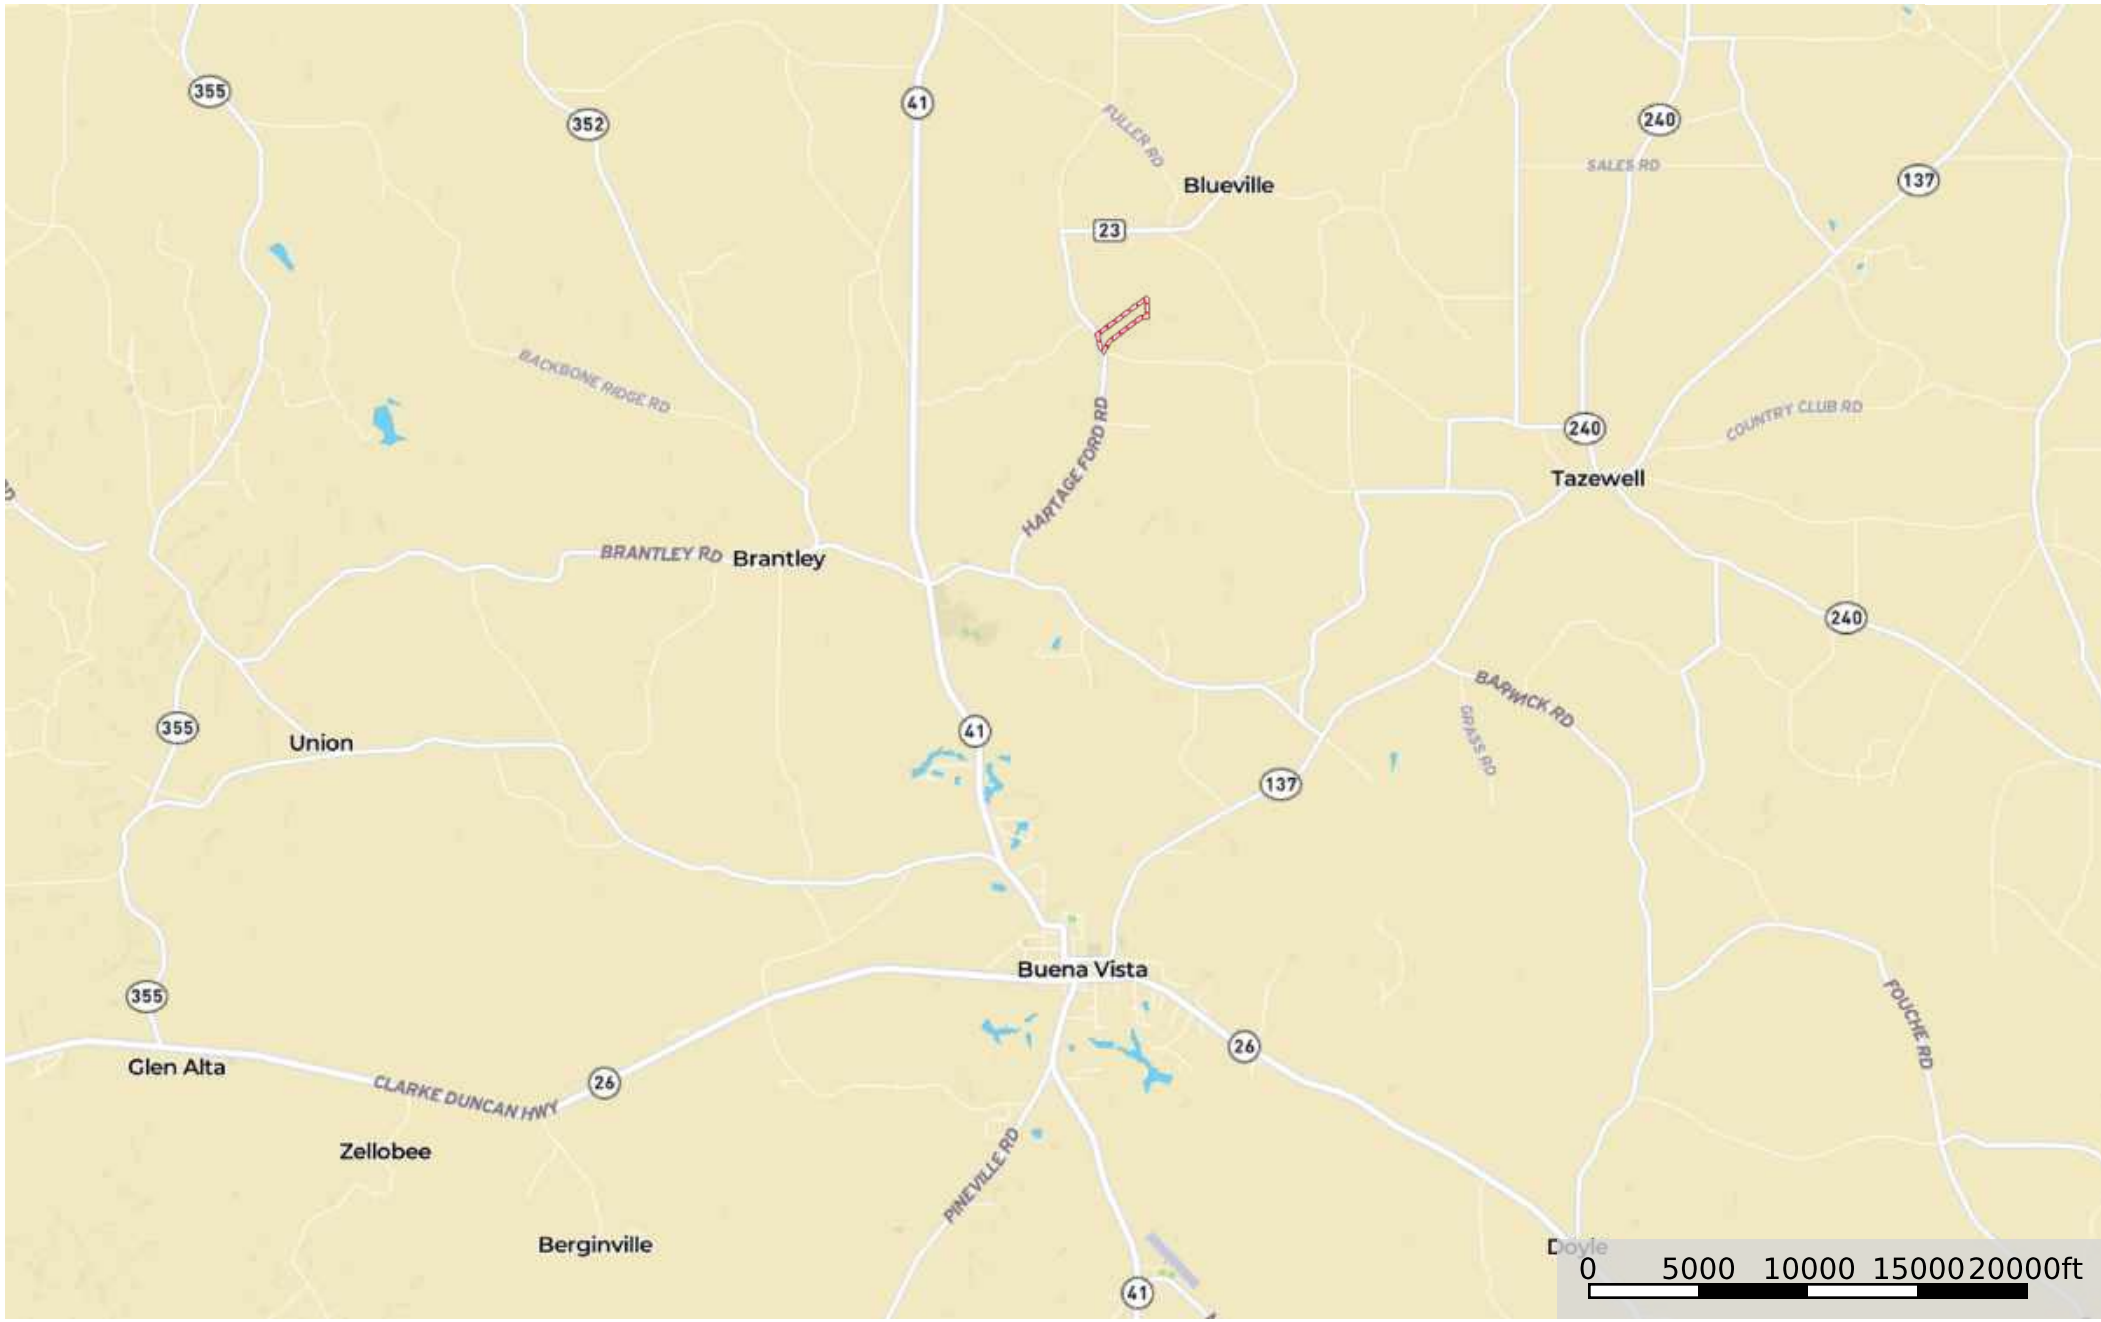

# Marion 36

Marion County, Georgia, 36 AC +/-

 Boundary