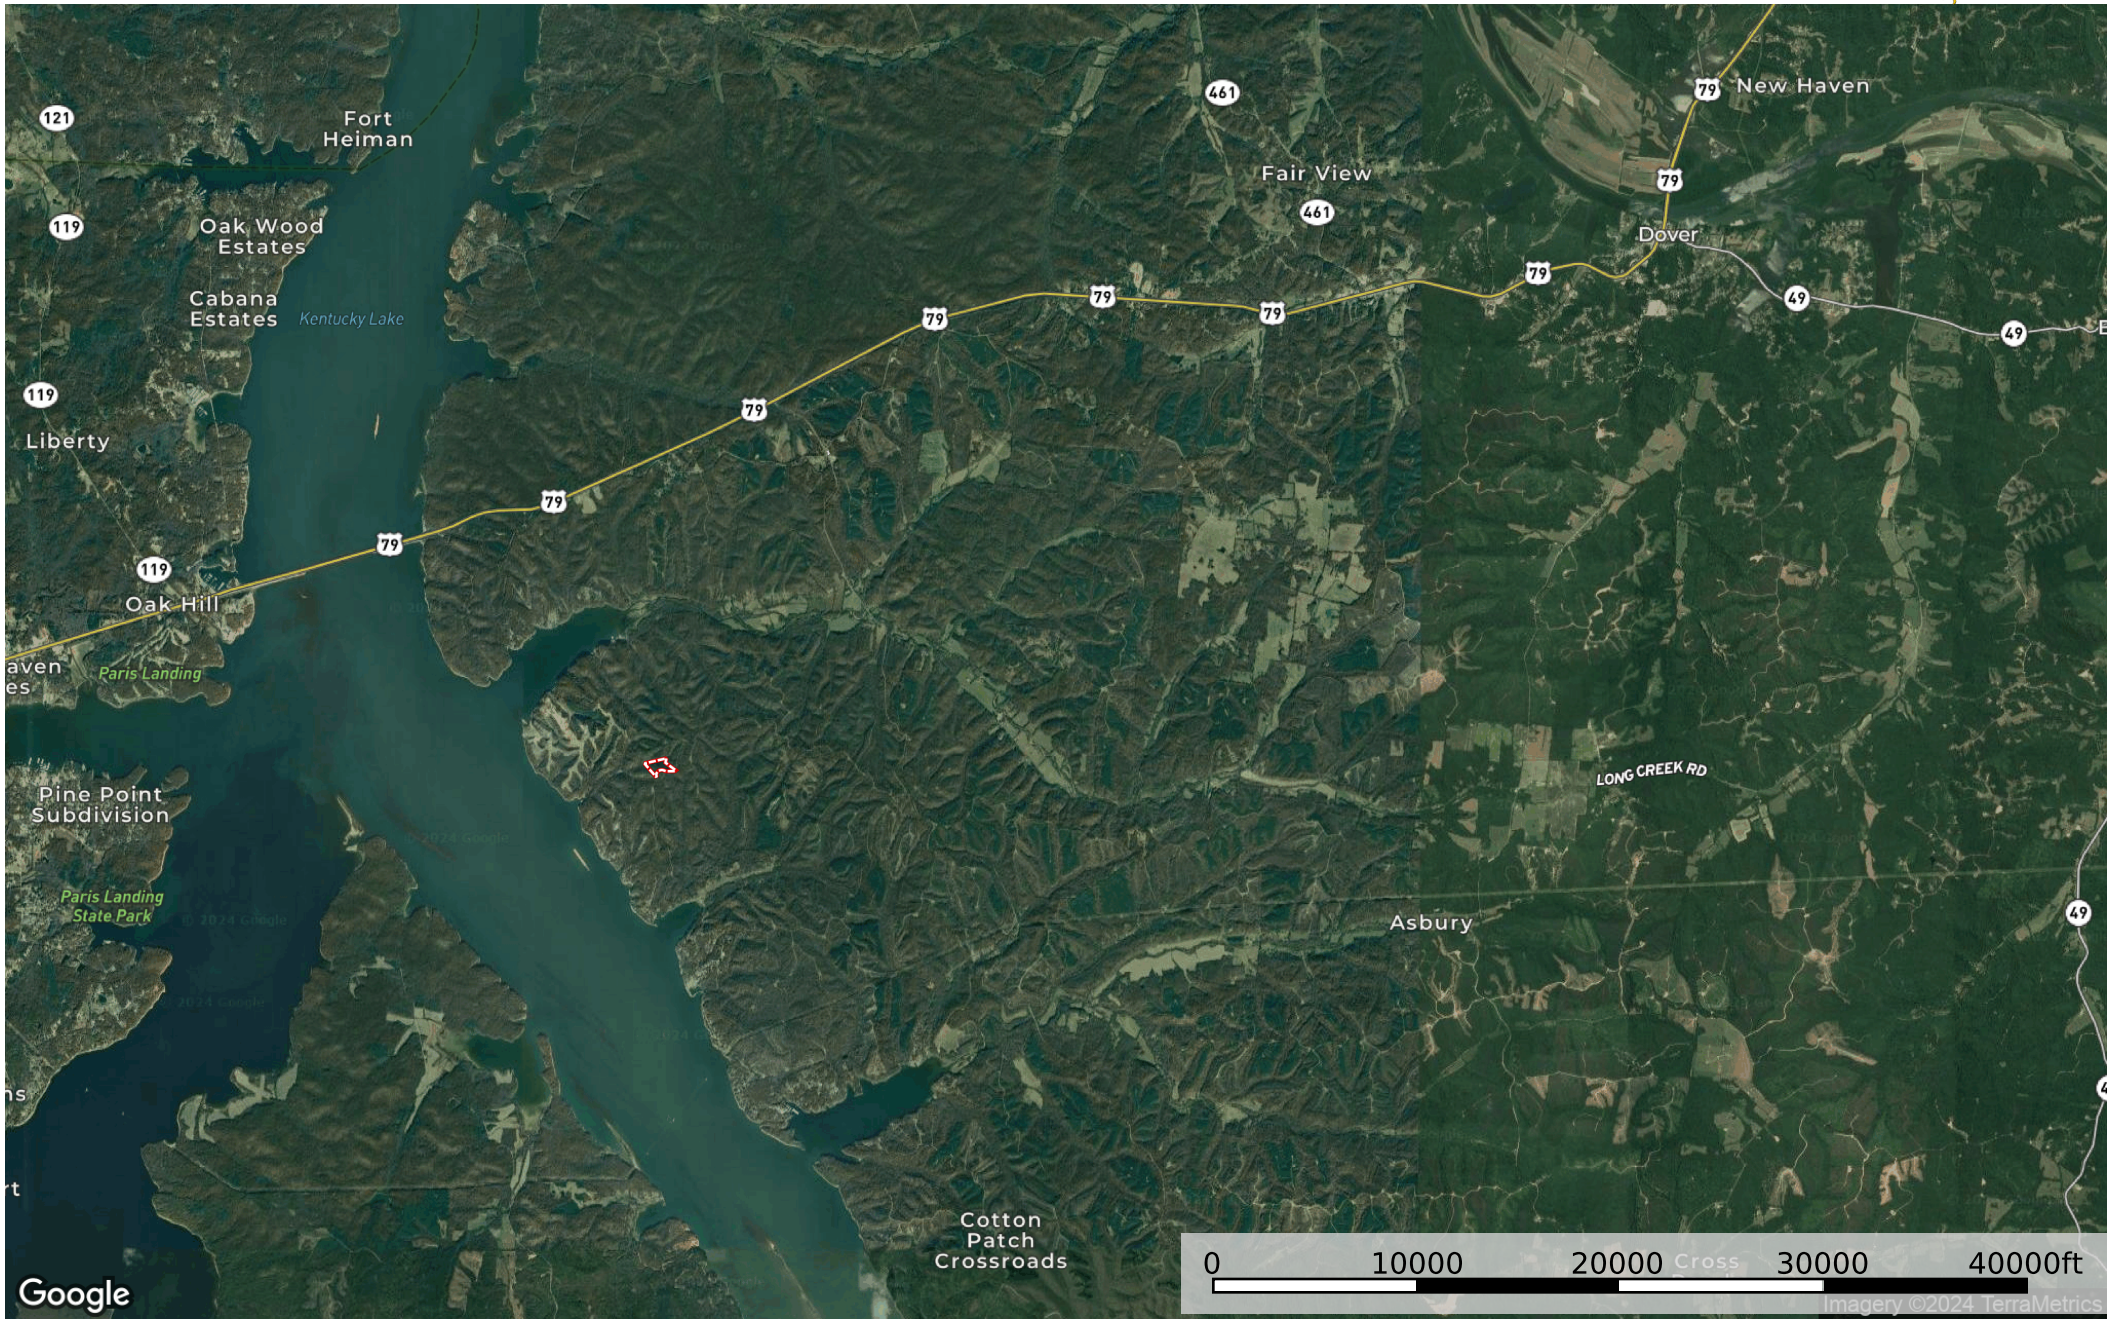

Winding Oaks - Ph 1 - Lot 10

Stewart County, Tennessee, 14 AC +/-

Boundary

Google

Imagery ©2024 TerraMetrics

Boundary

Google

0 200 400 600 800ft

 Boundary

Boundary