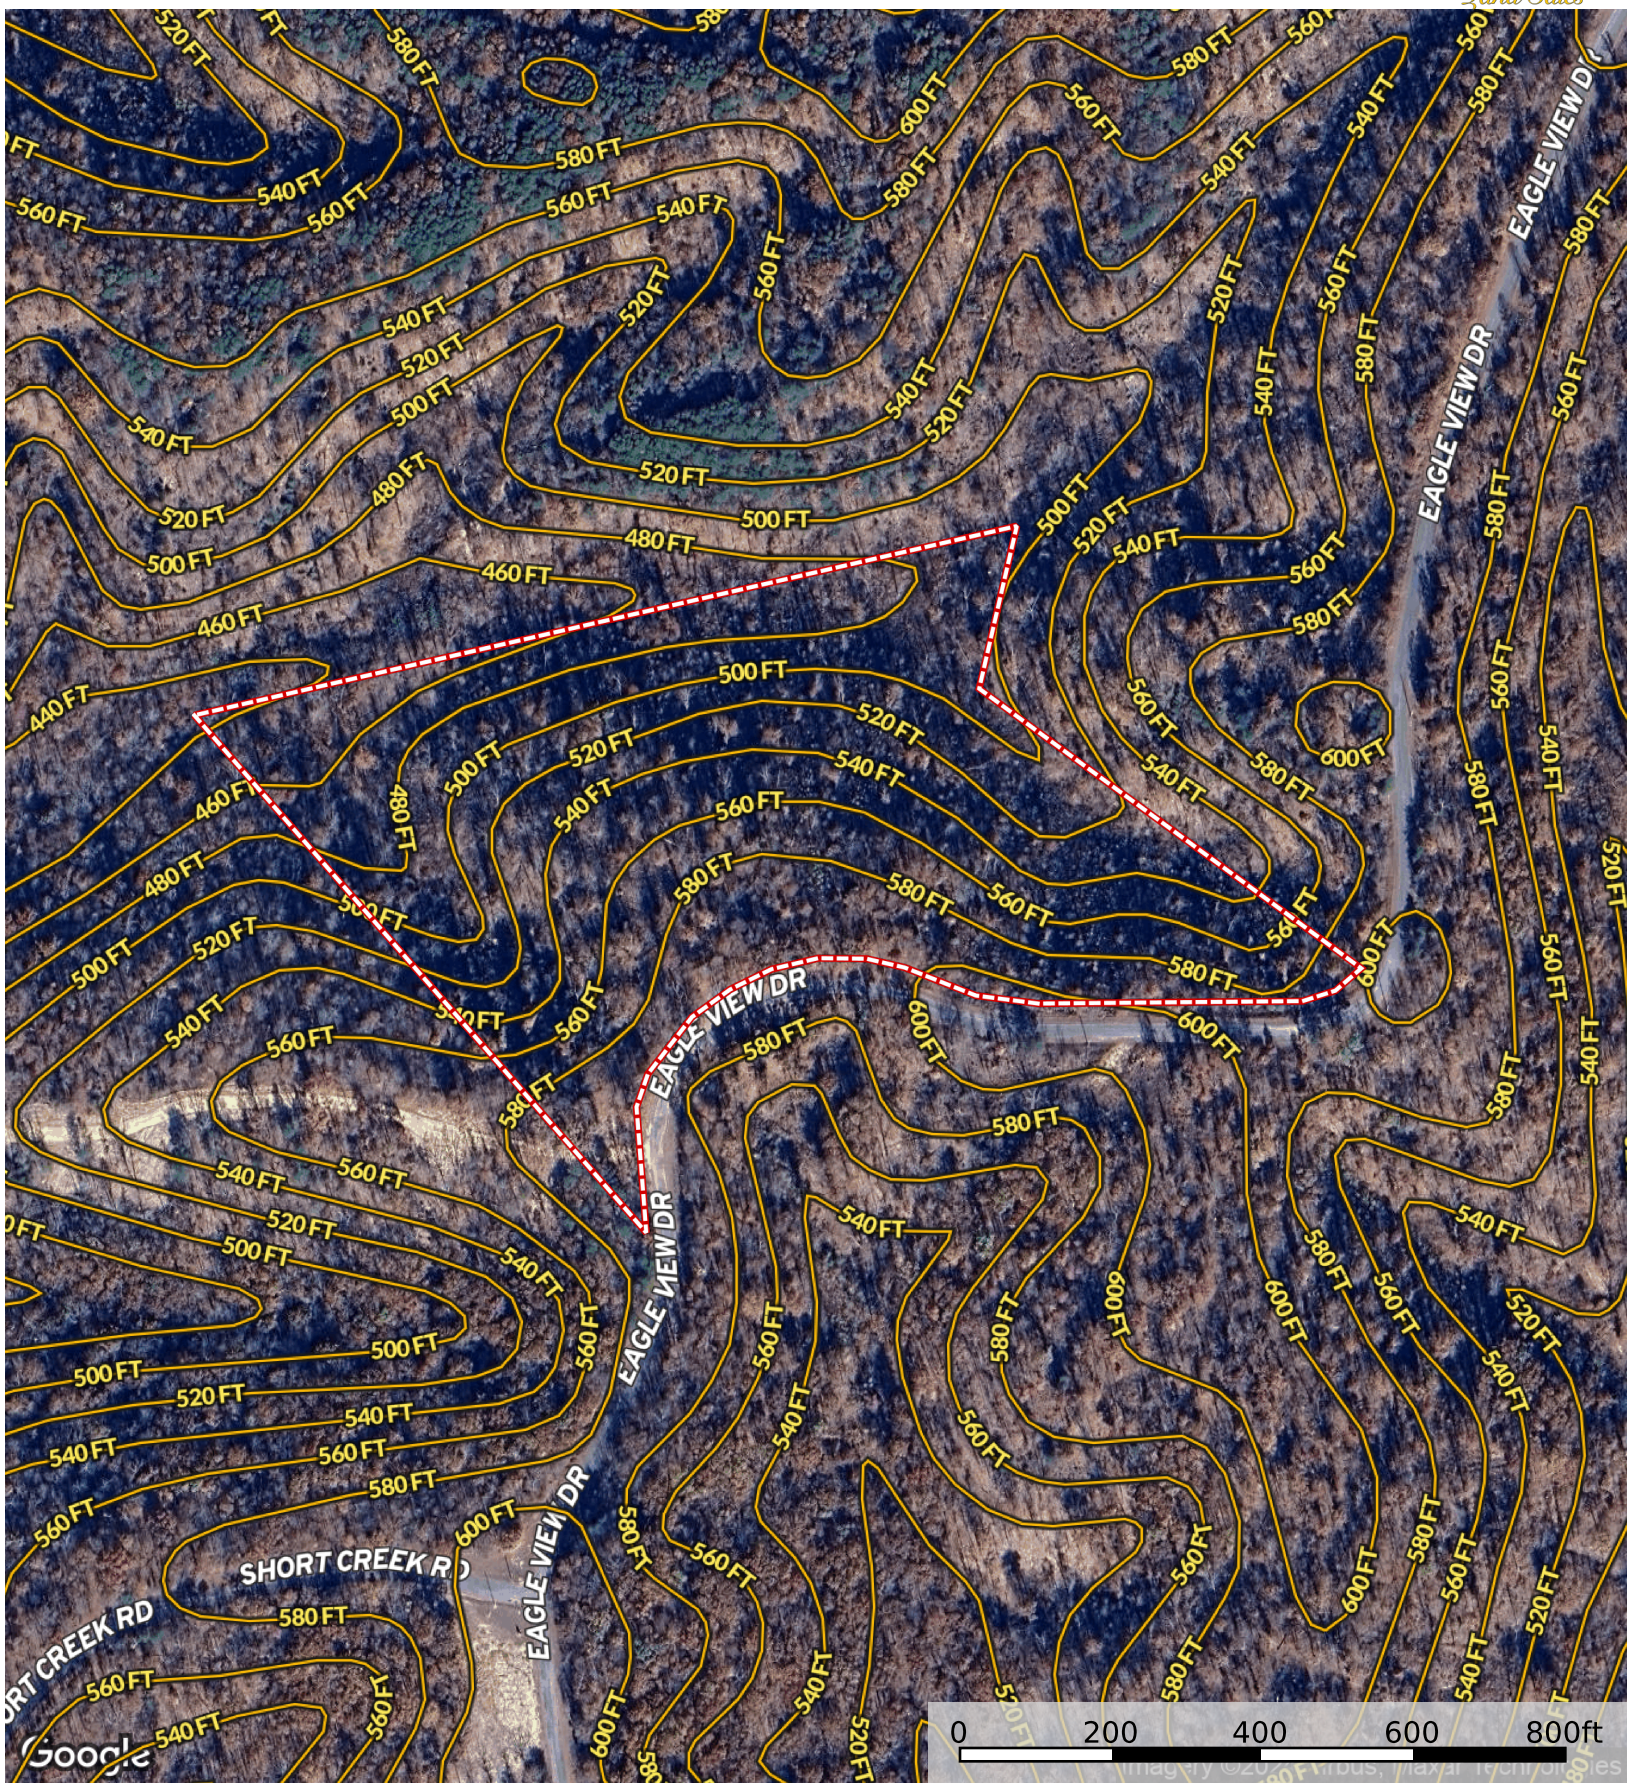

Winding Oaks - Ph 1 - Lot 10

Stewart County, Tennessee, 14 AC +/-

Boundary

Google

Imagery ©2024 TerraMetrics

Boundary

Google

0 200 400 600 800ft

 Boundary

Boundary