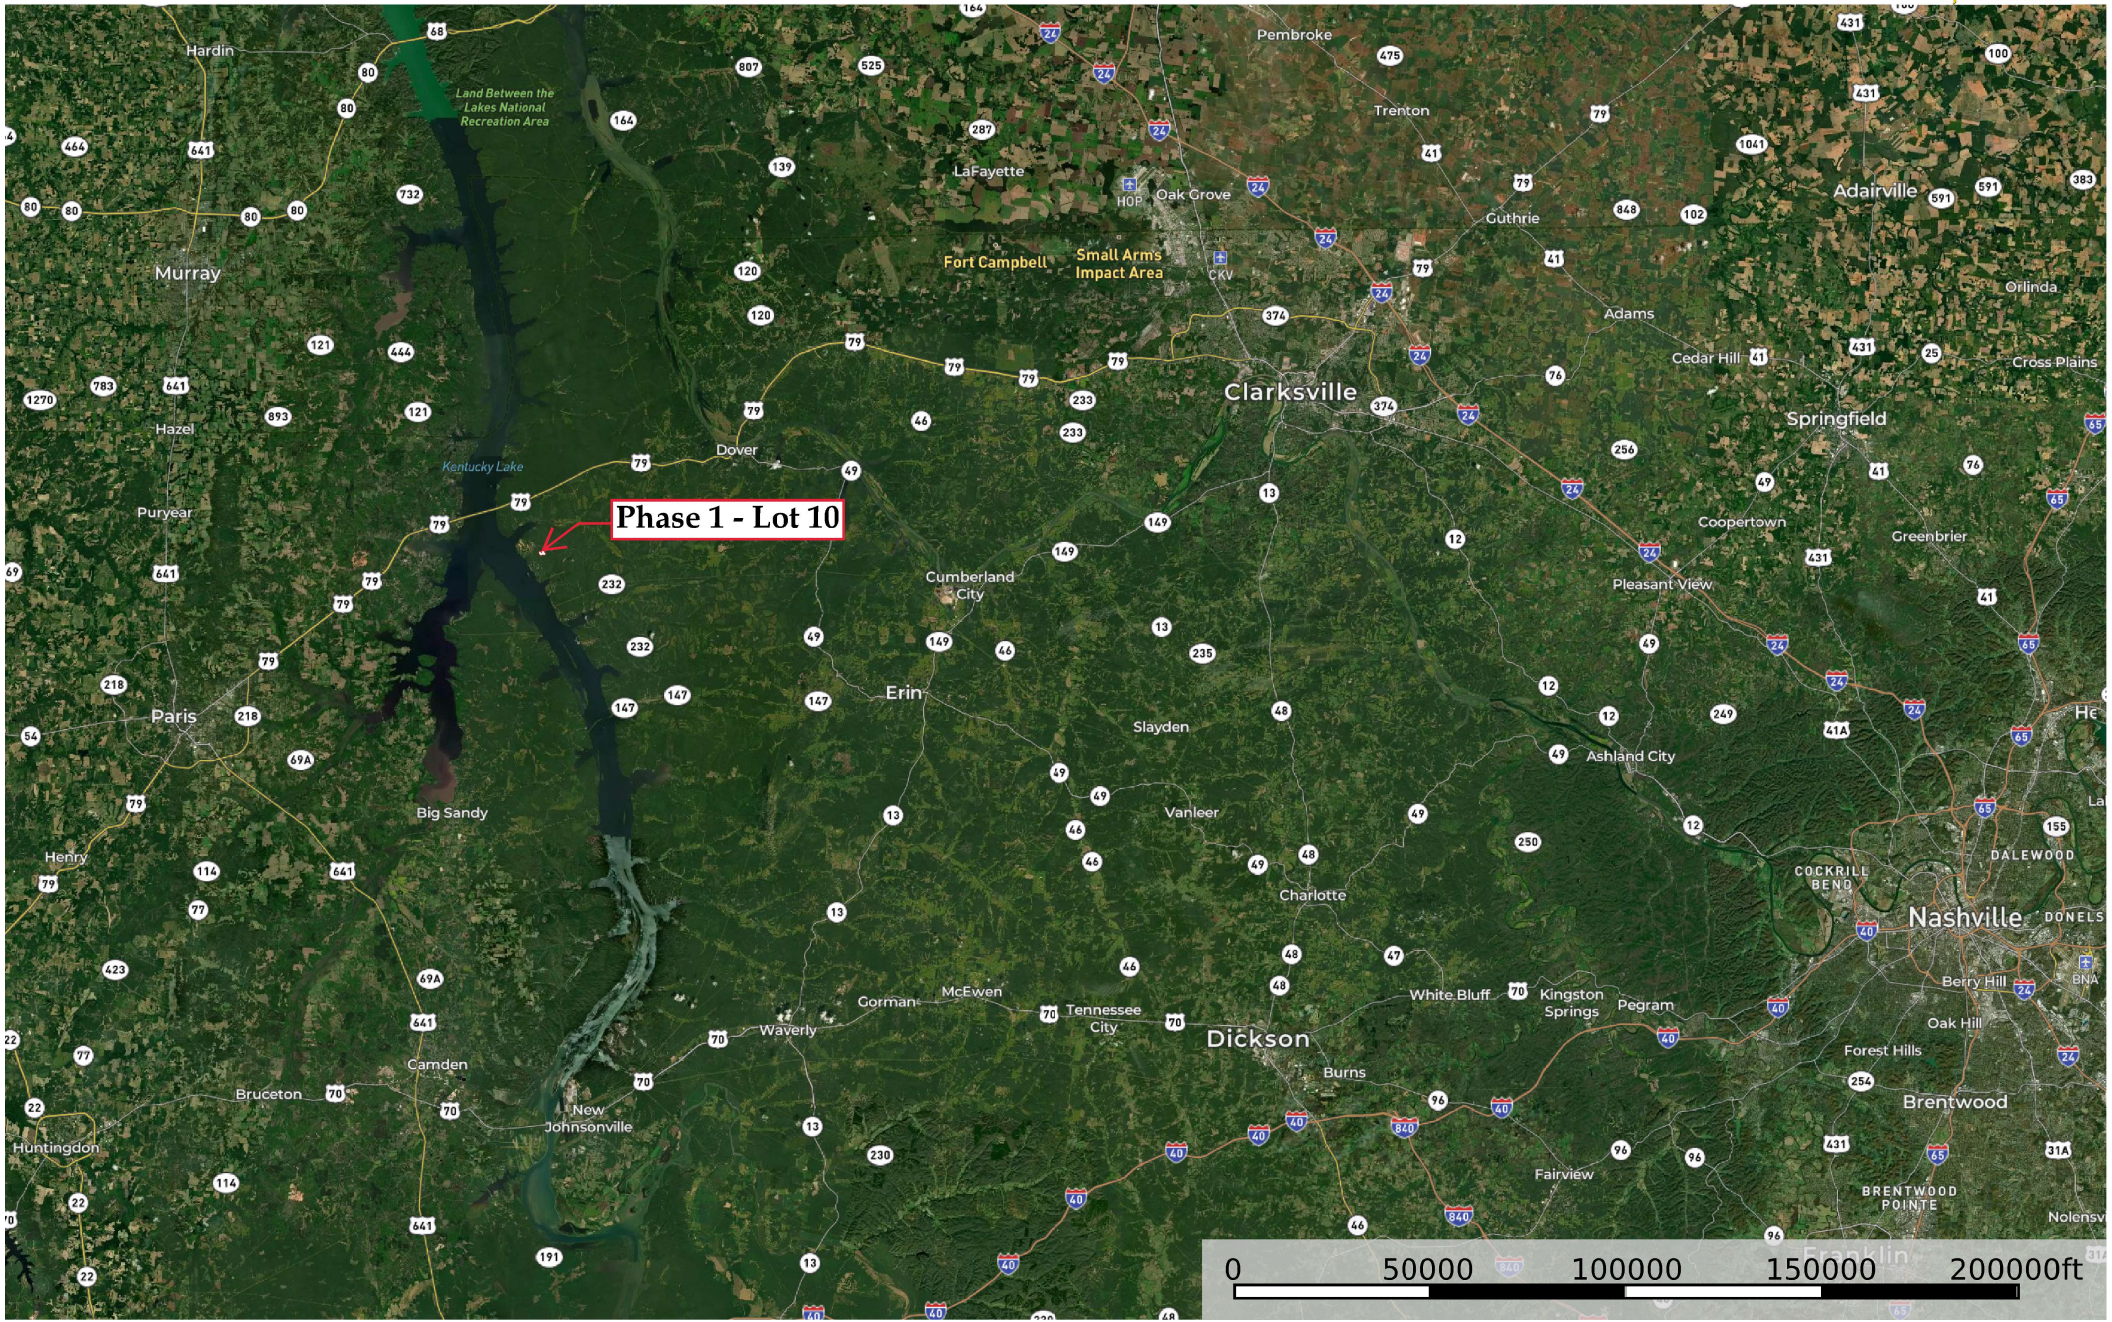

Winding Oaks - Ph 1 - Lot 10

Stewart County, Tennessee, 14 AC +/-

Boundary

Google

Imagery ©2024 TerraMetrics

Boundary

Google

0 200 400 600 800ft

 Boundary

Boundary