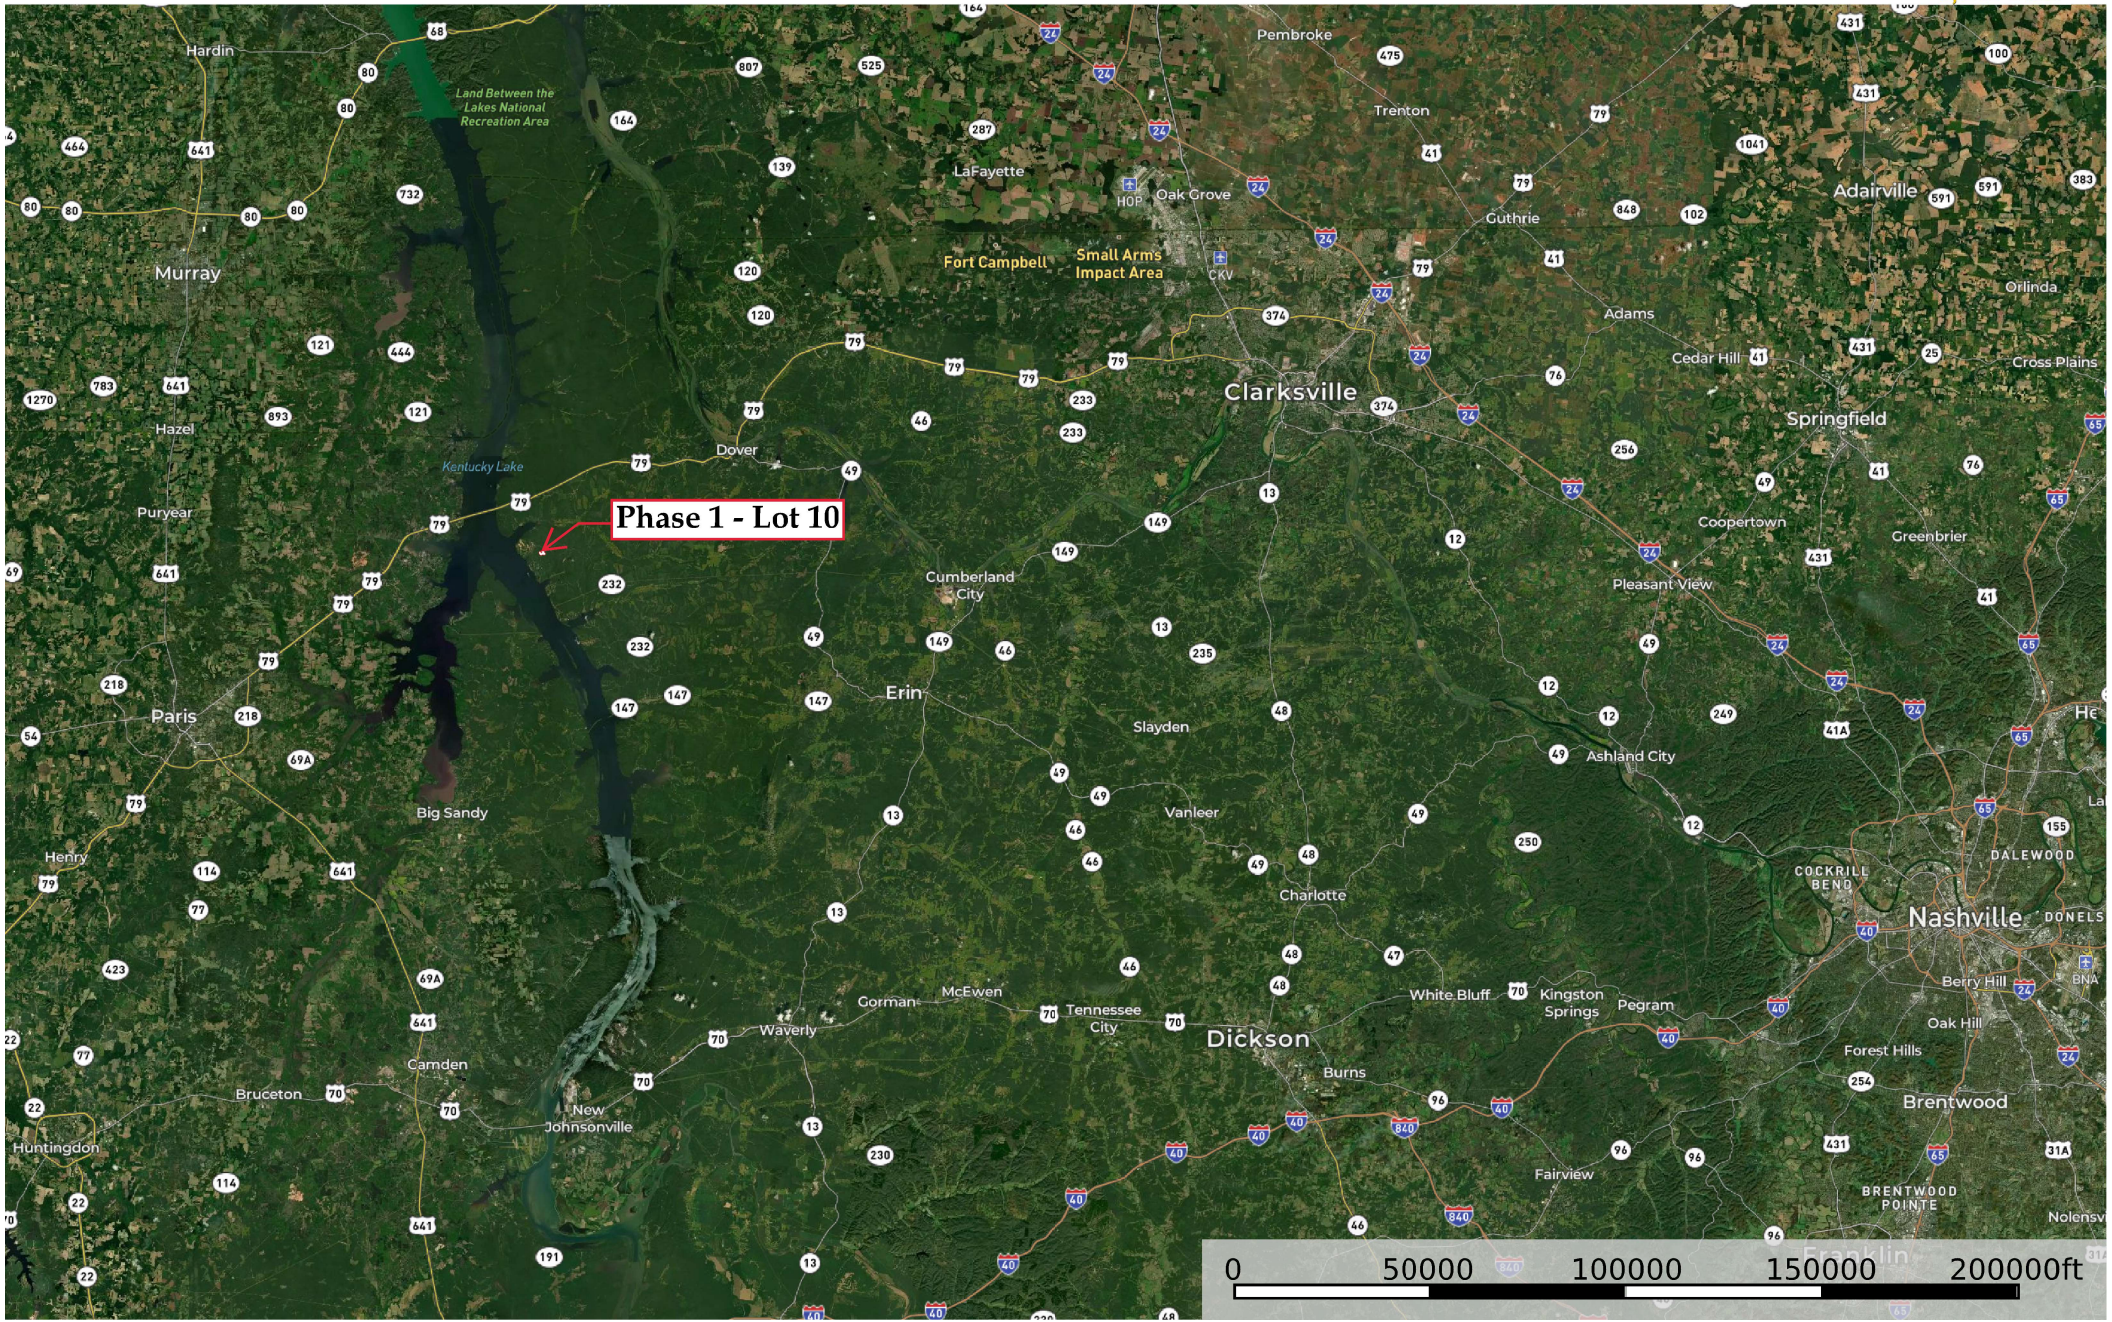

# Winding Oaks - Ph 1 - Lot 10

Stewart County, Tennessee, 14 AC +/-

Boundary