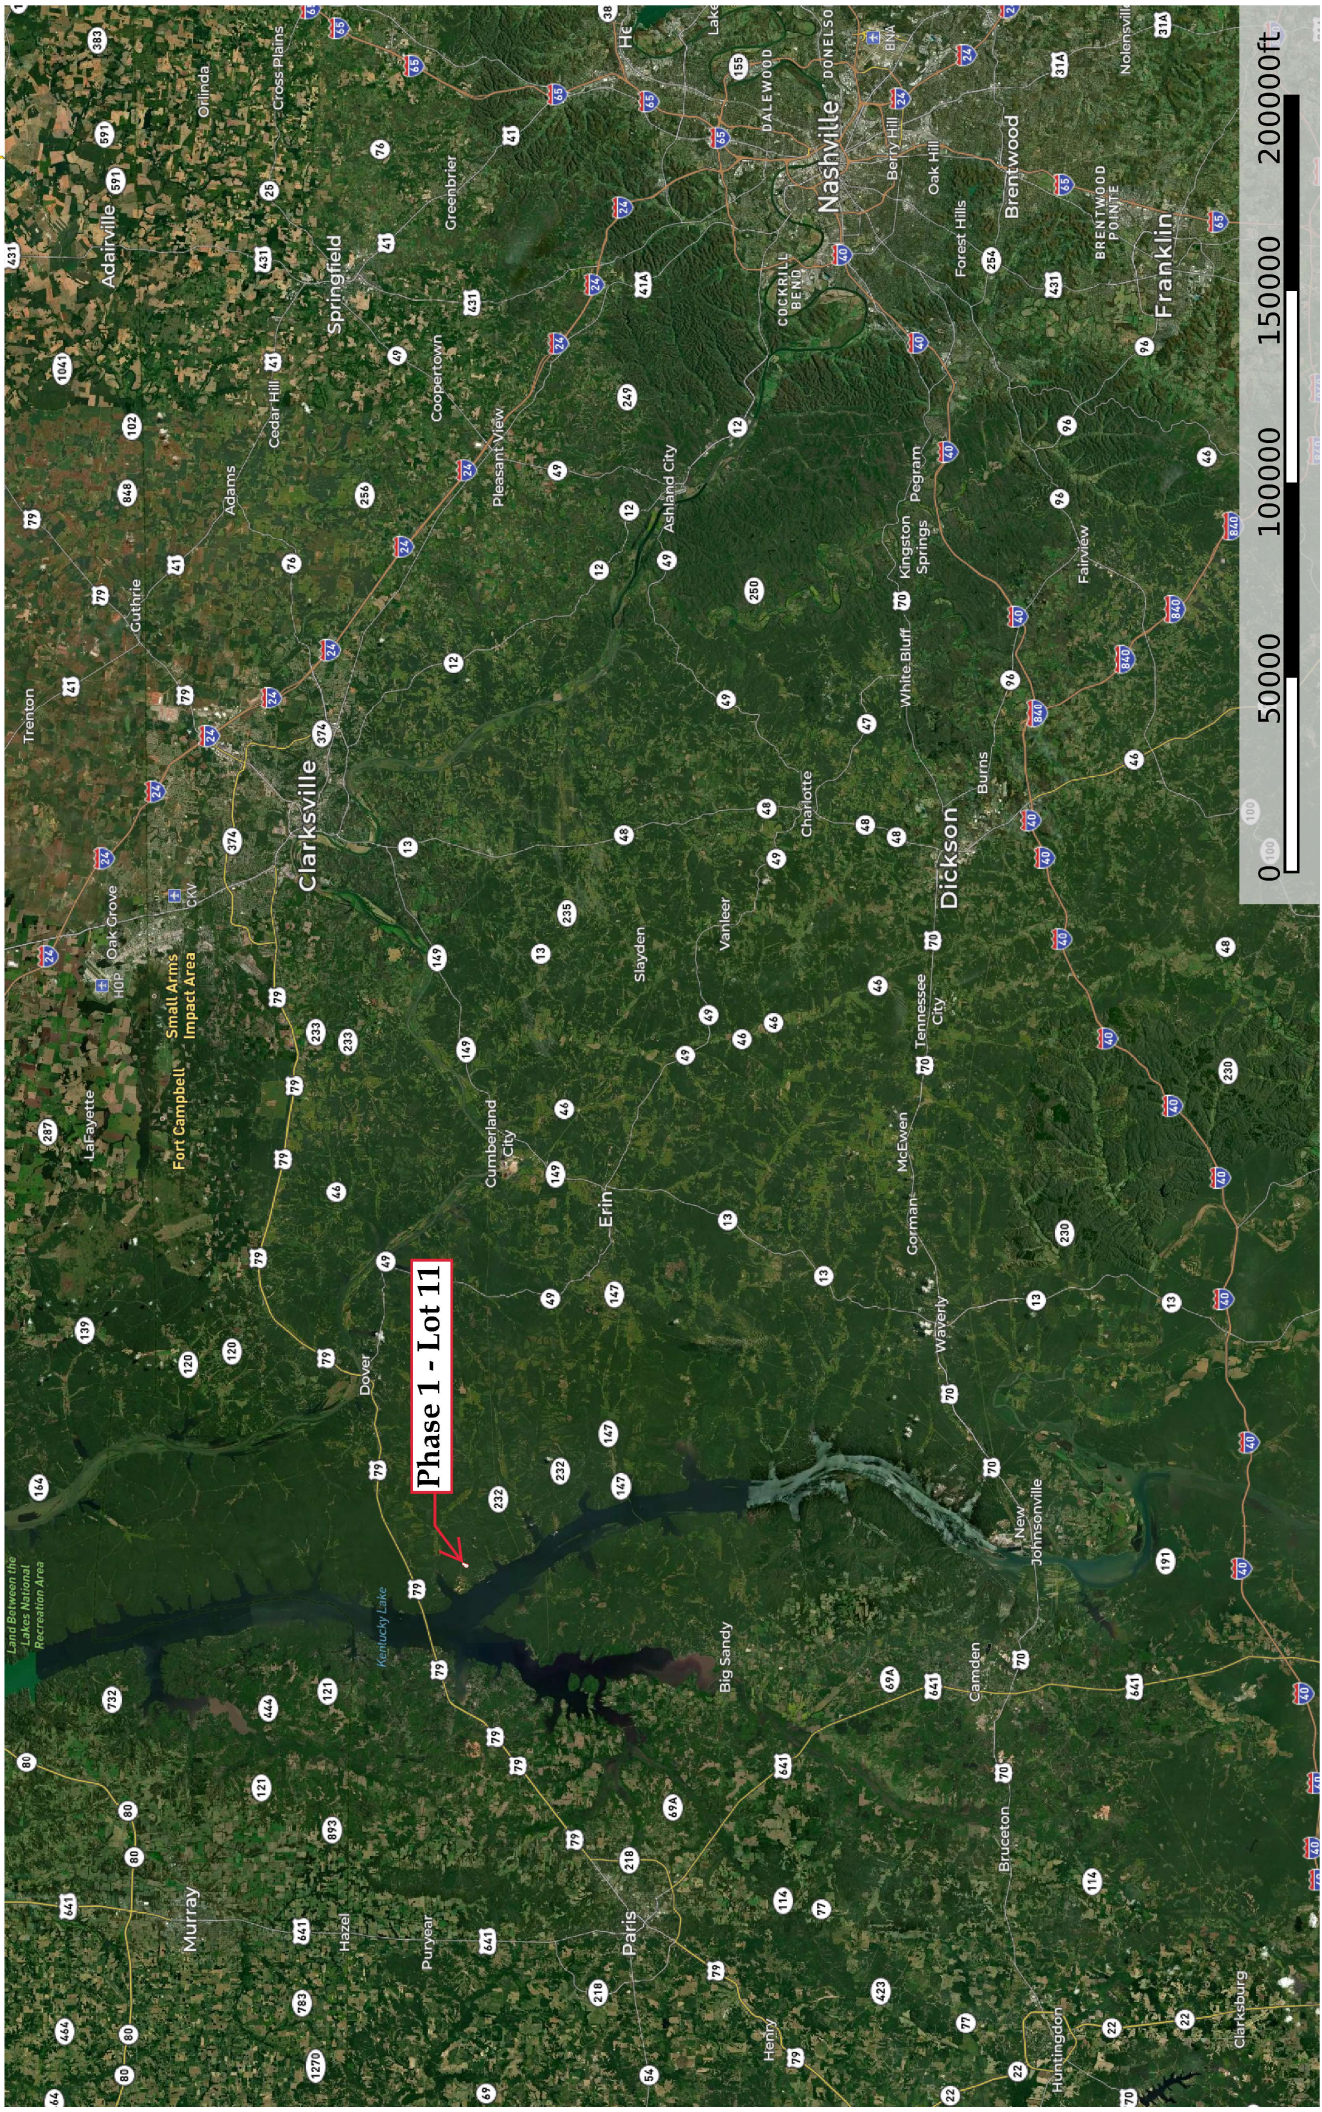

Winding Oaks Ph 1 – Lot 11
 Stewart County, Tennessee, 12 AC +/-

Boundary