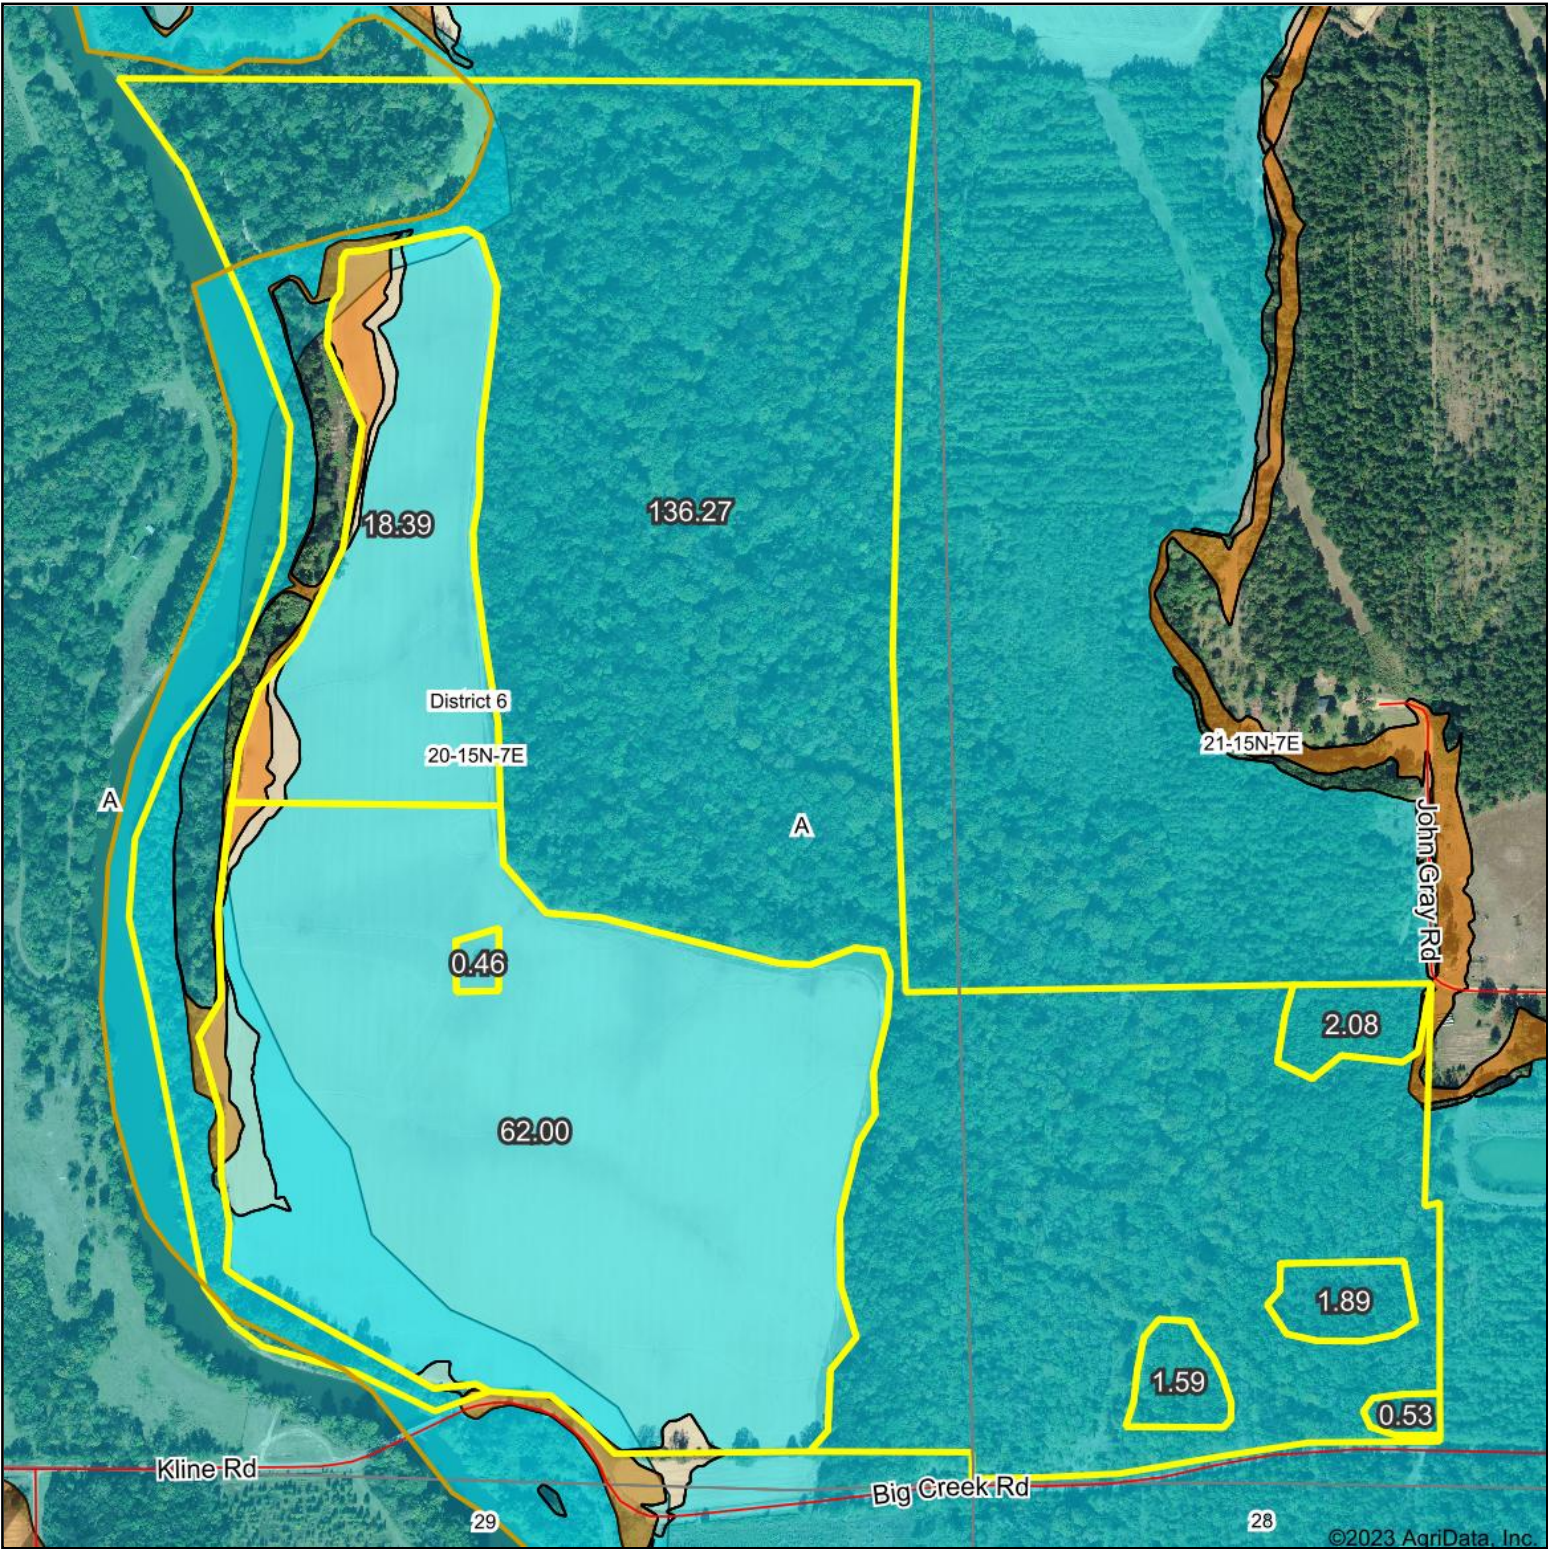

Flood Map

©2023 AgriData, Inc.

Boundary Center: 32° 16' 1.07, -91° 46' 5.21

20-15N-7E
Franklin County
Louisiana

Maps Provided By:
 **surety**
CUSTOMIZED ONLINE MAPPING
© AgriData, Inc. 2023 www.AgriDataInc.com

12/20/2023