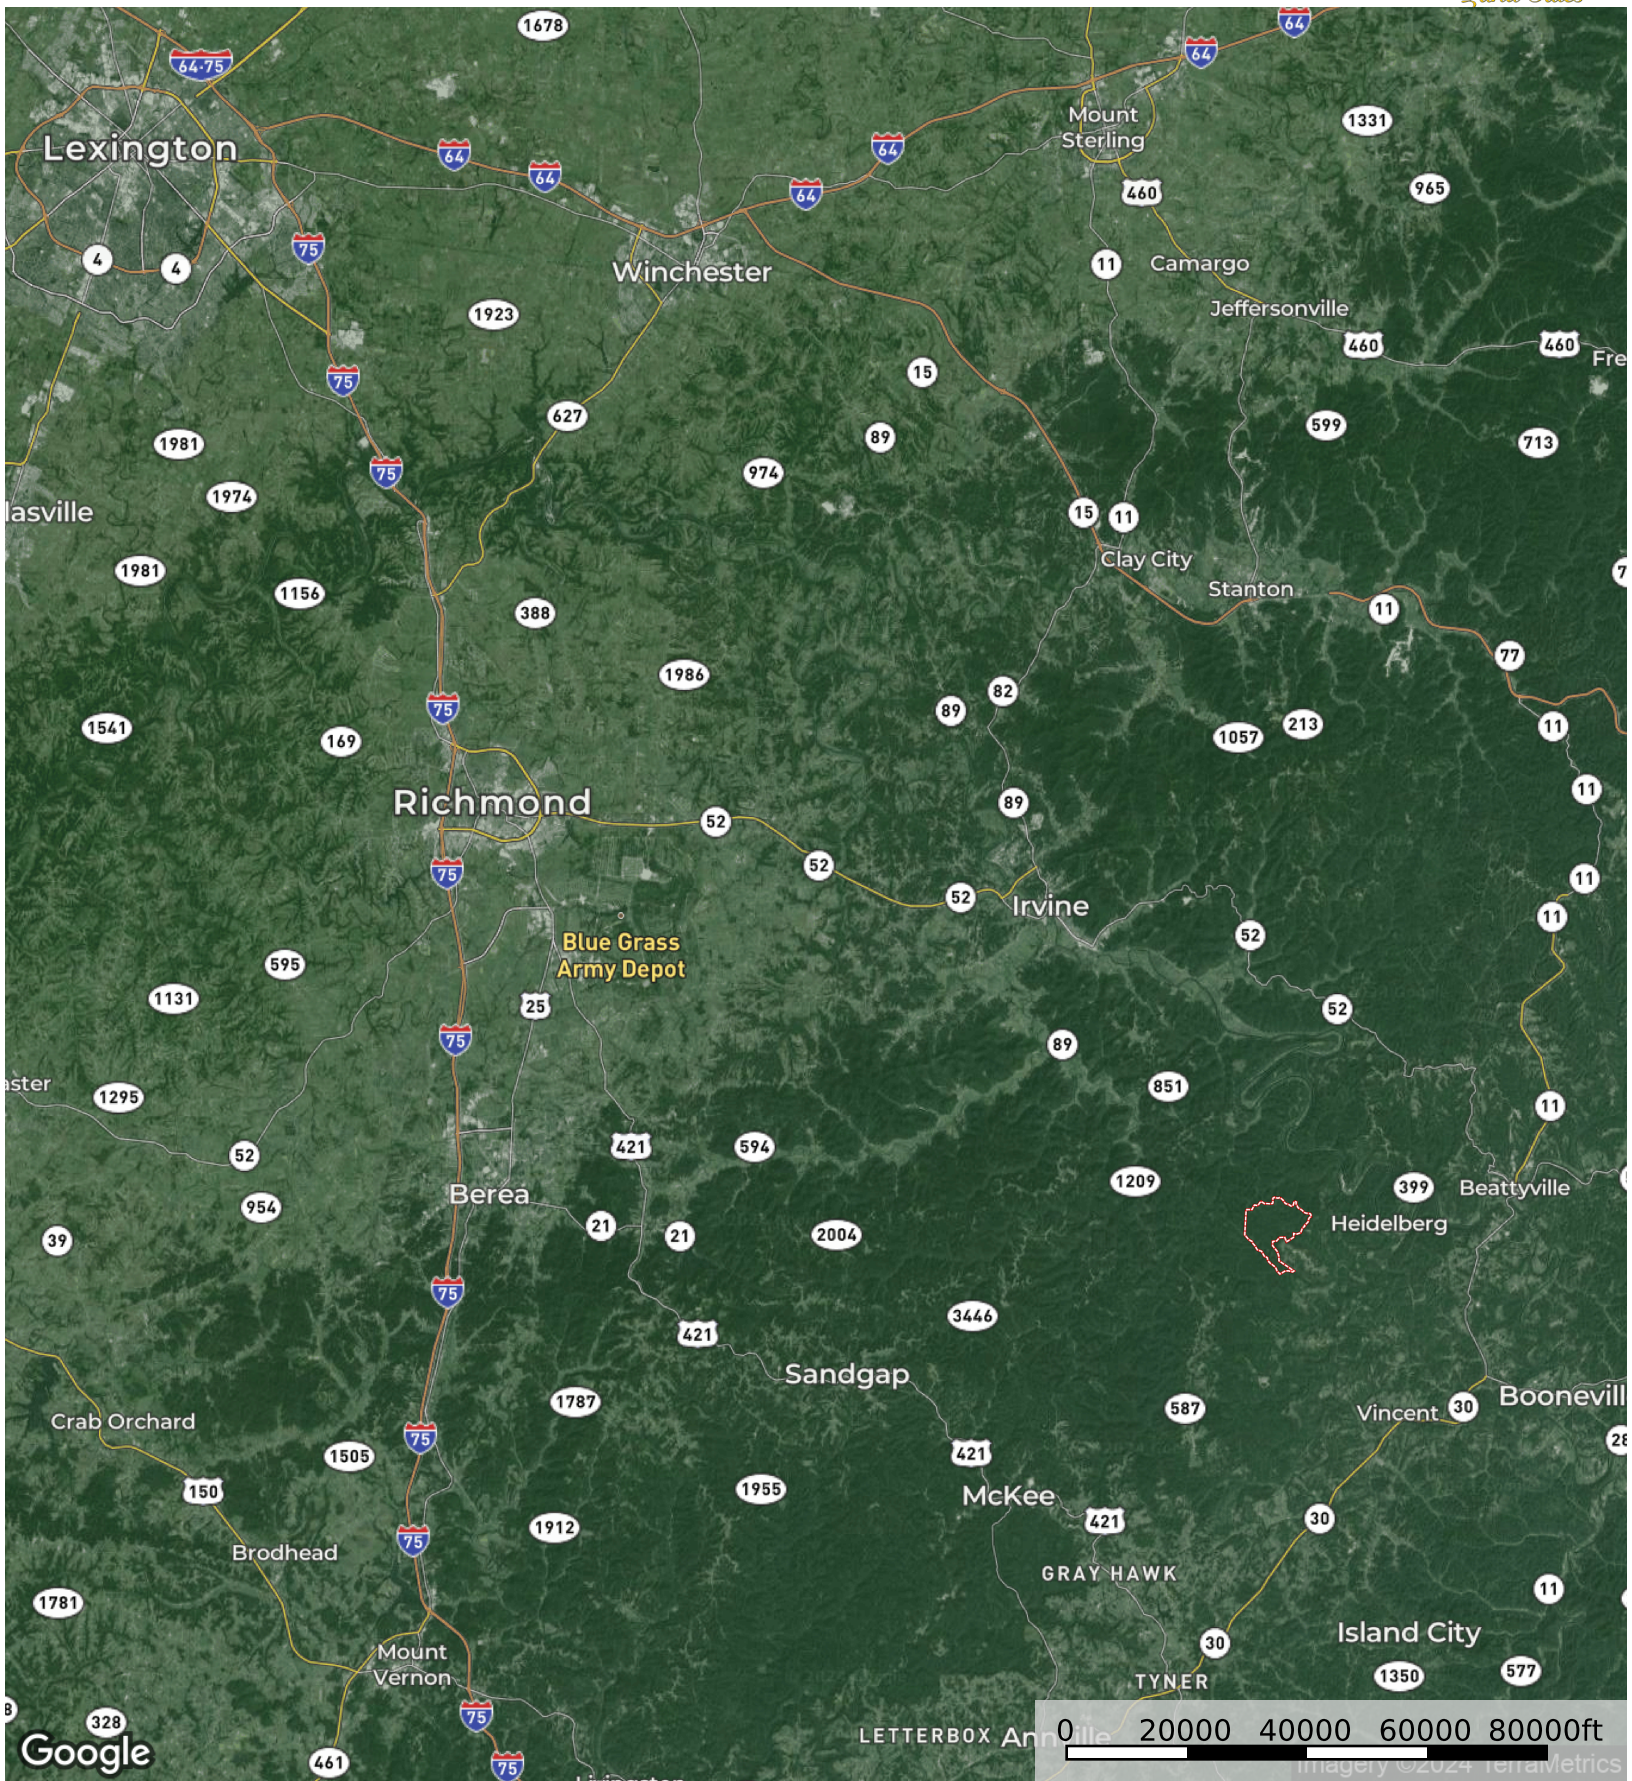

# Spencer Ridge Road Tract

Lee County, Kentucky, 1639 AC +/-

Boundary