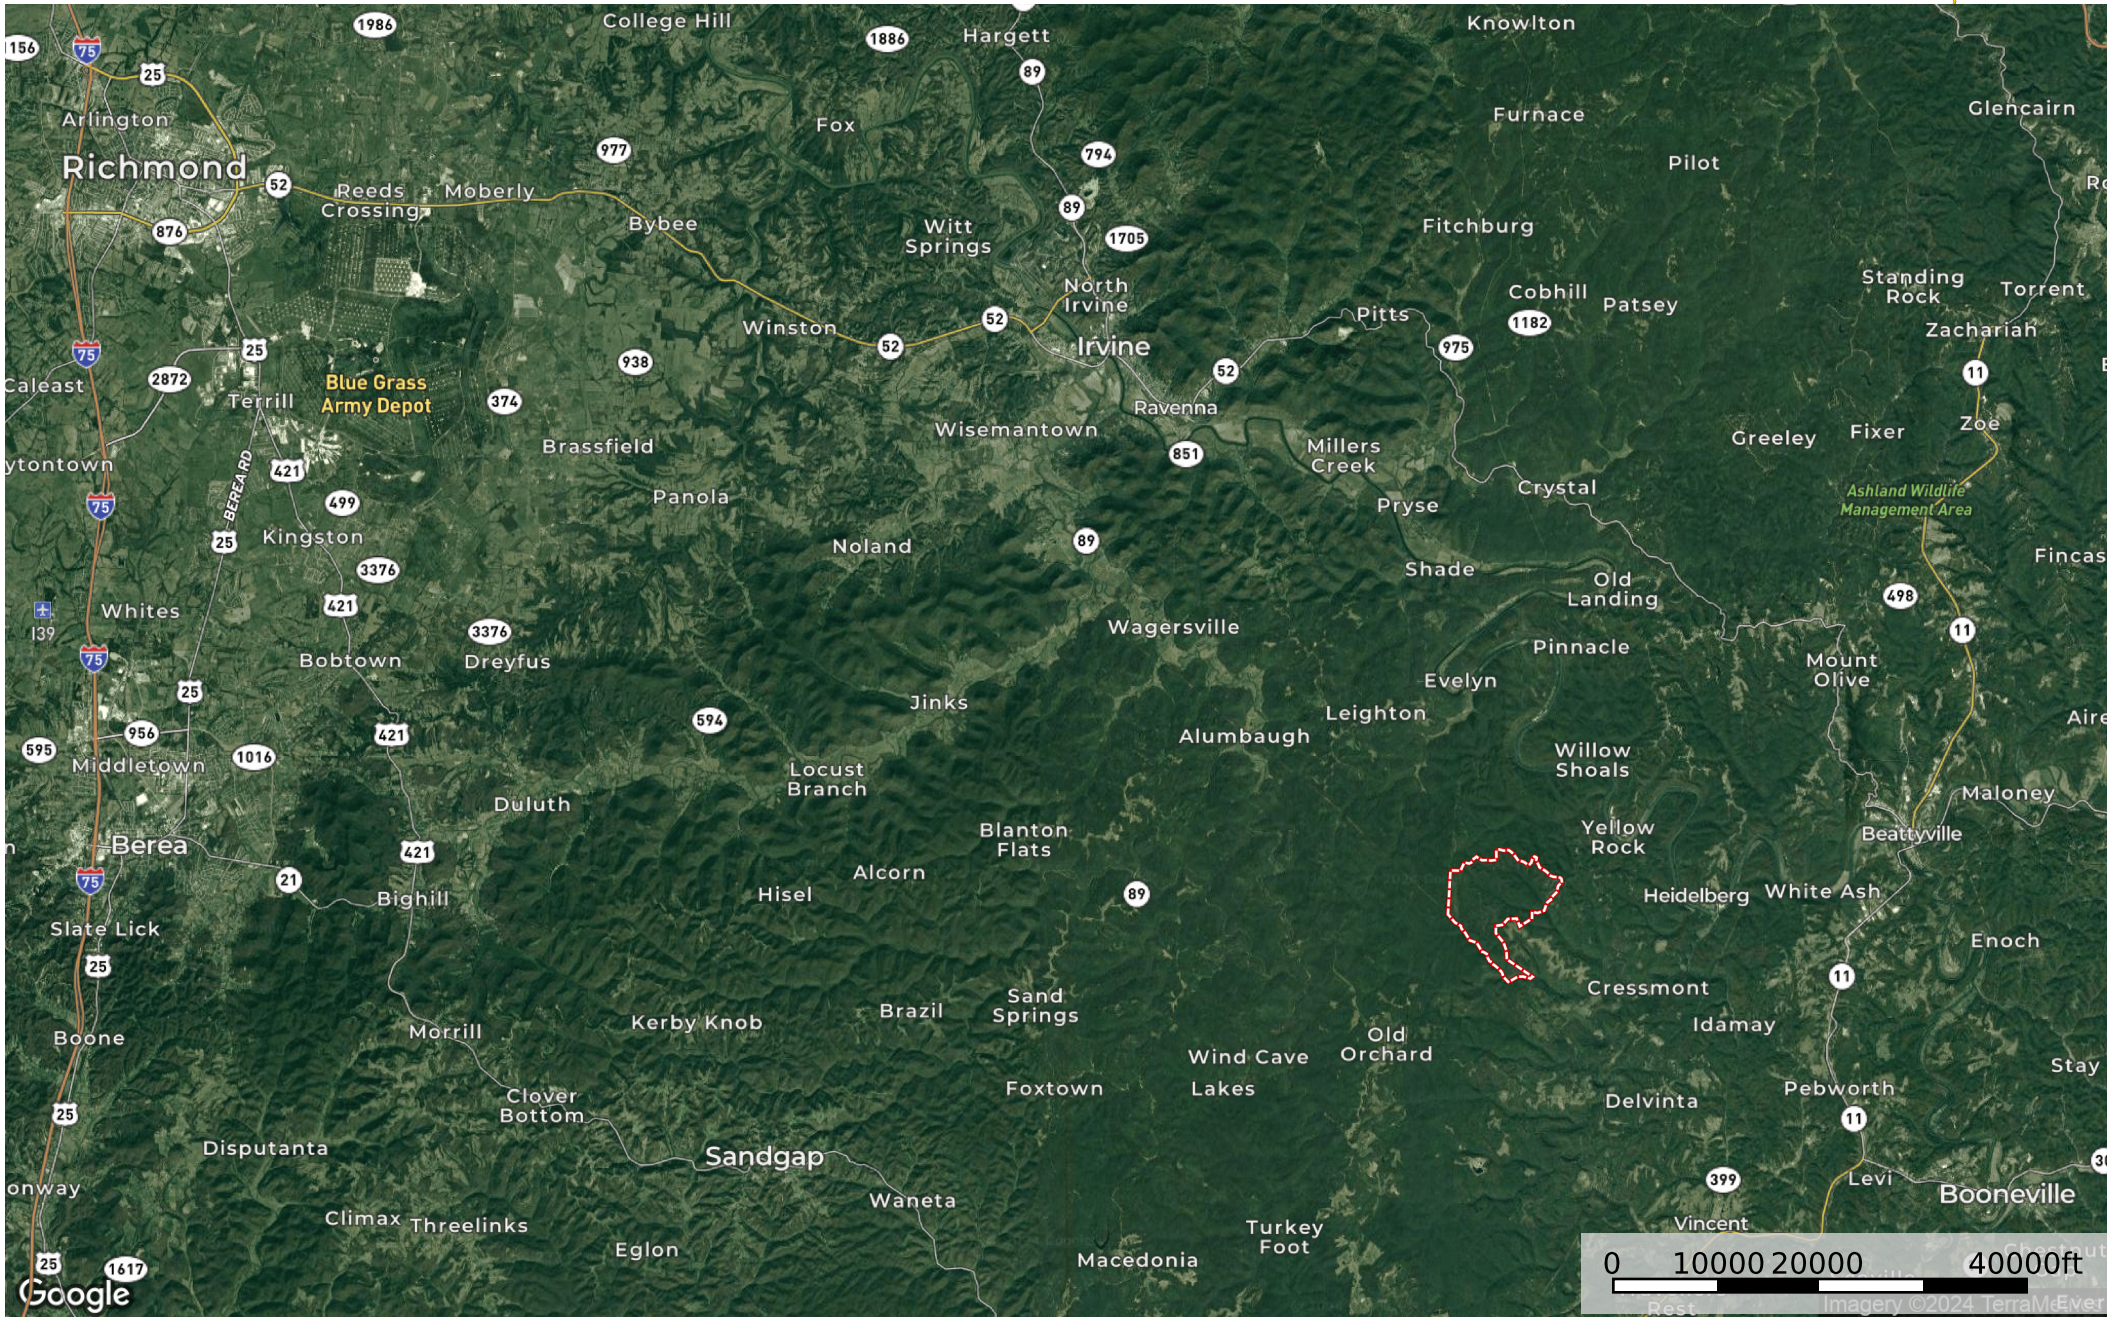

# Spencer Ridge Road Tract

Lee County, Kentucky, 1639 AC +/-

Boundary