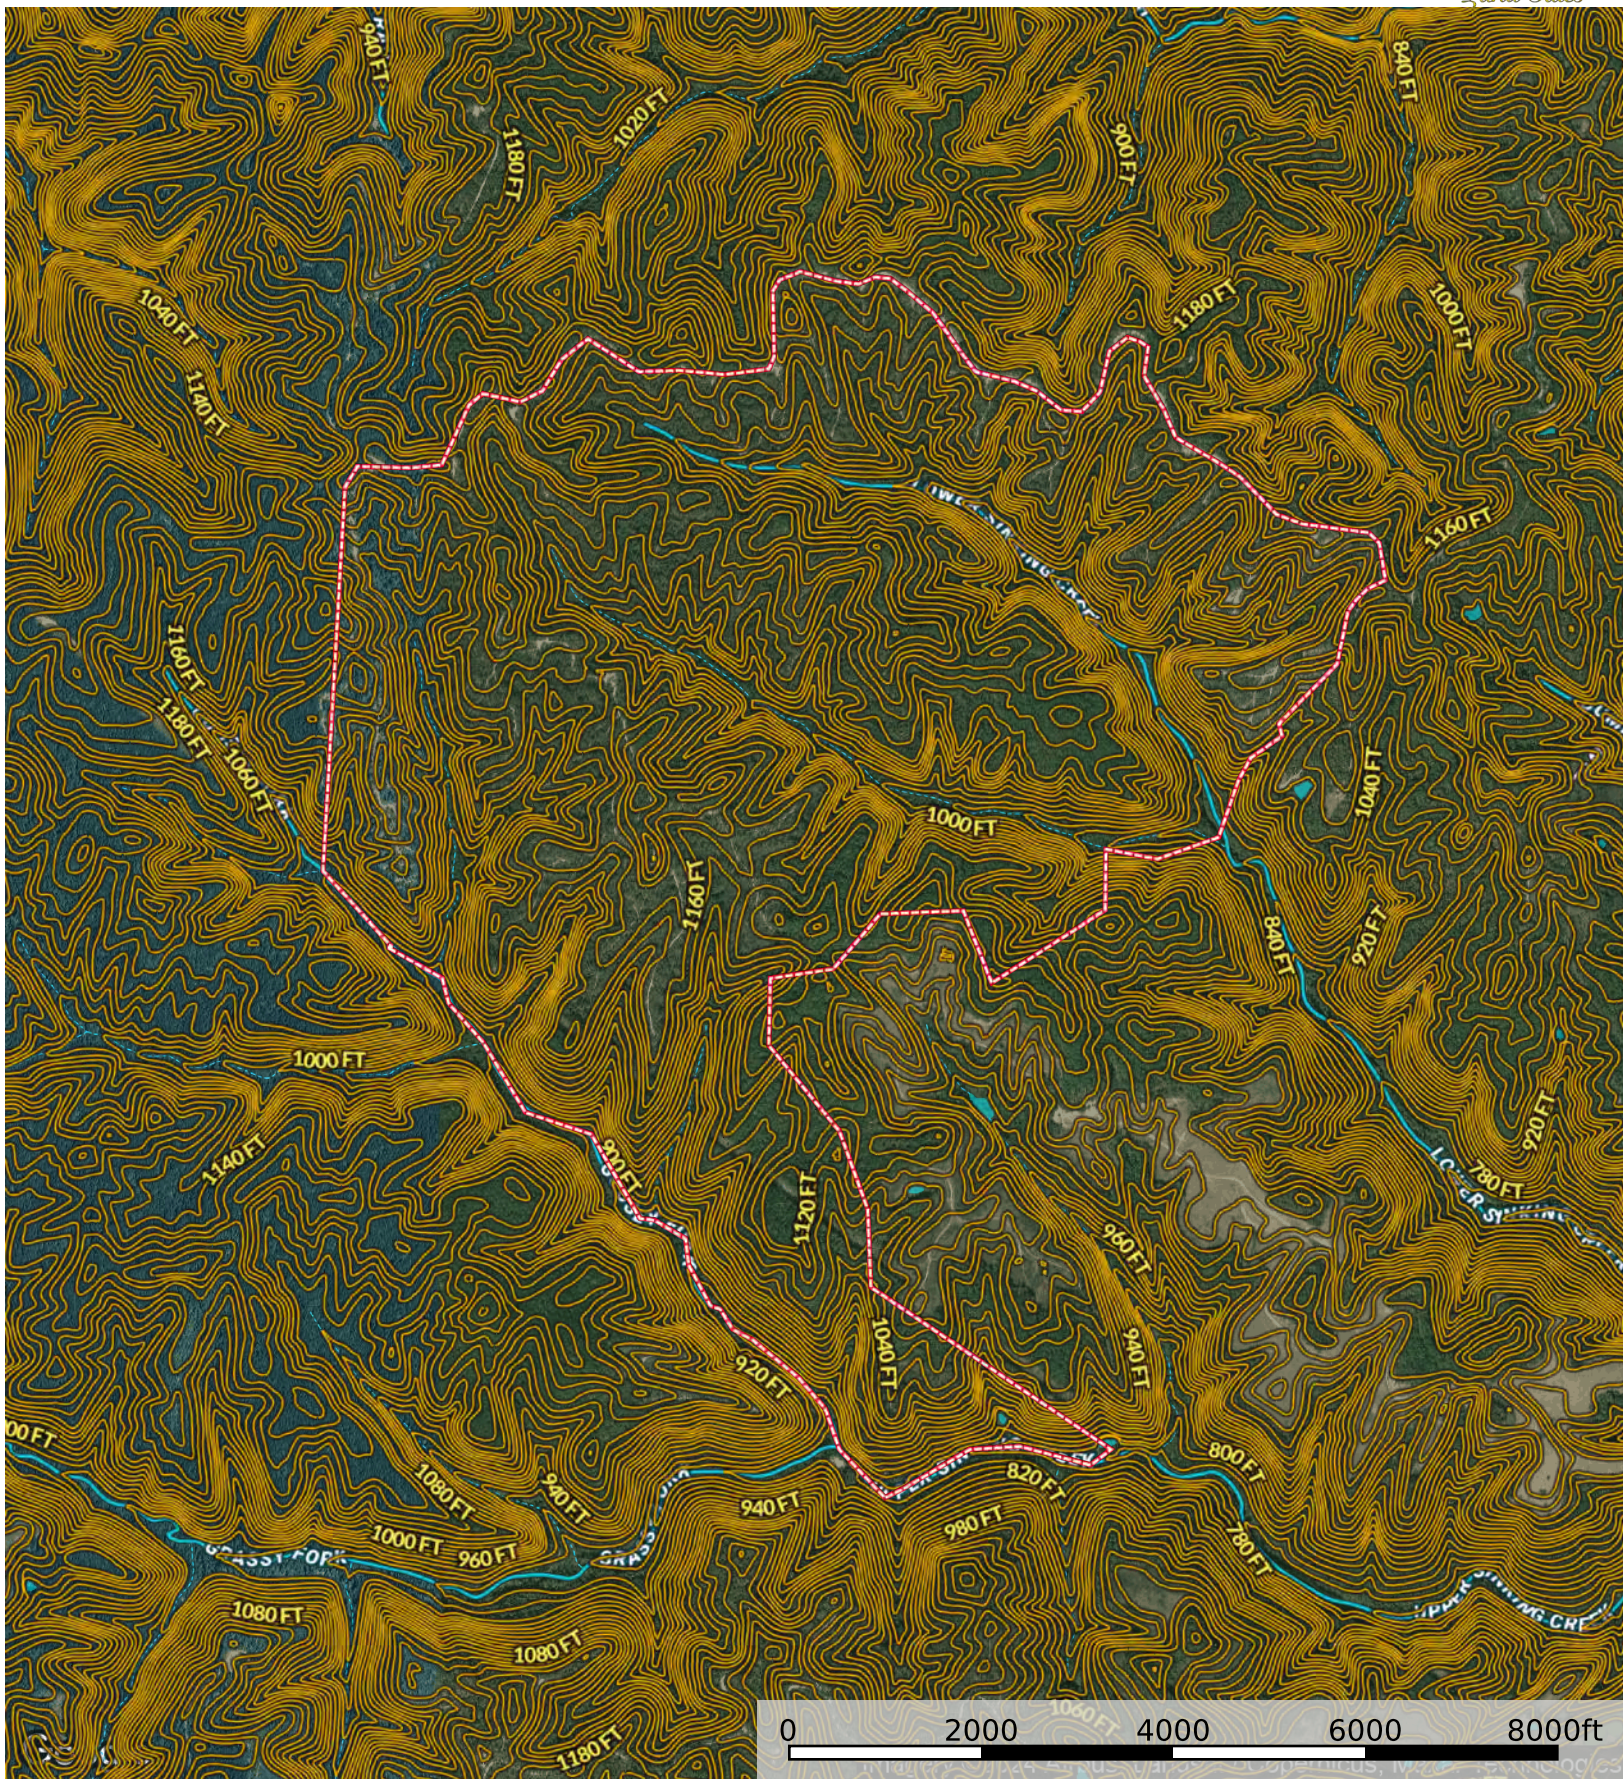

Spencer Ridge Road Tract

Lee County, Kentucky, 1639 AC +/-

- Boundary
- Stream, Intermittent
- River/Creek
- Water Body