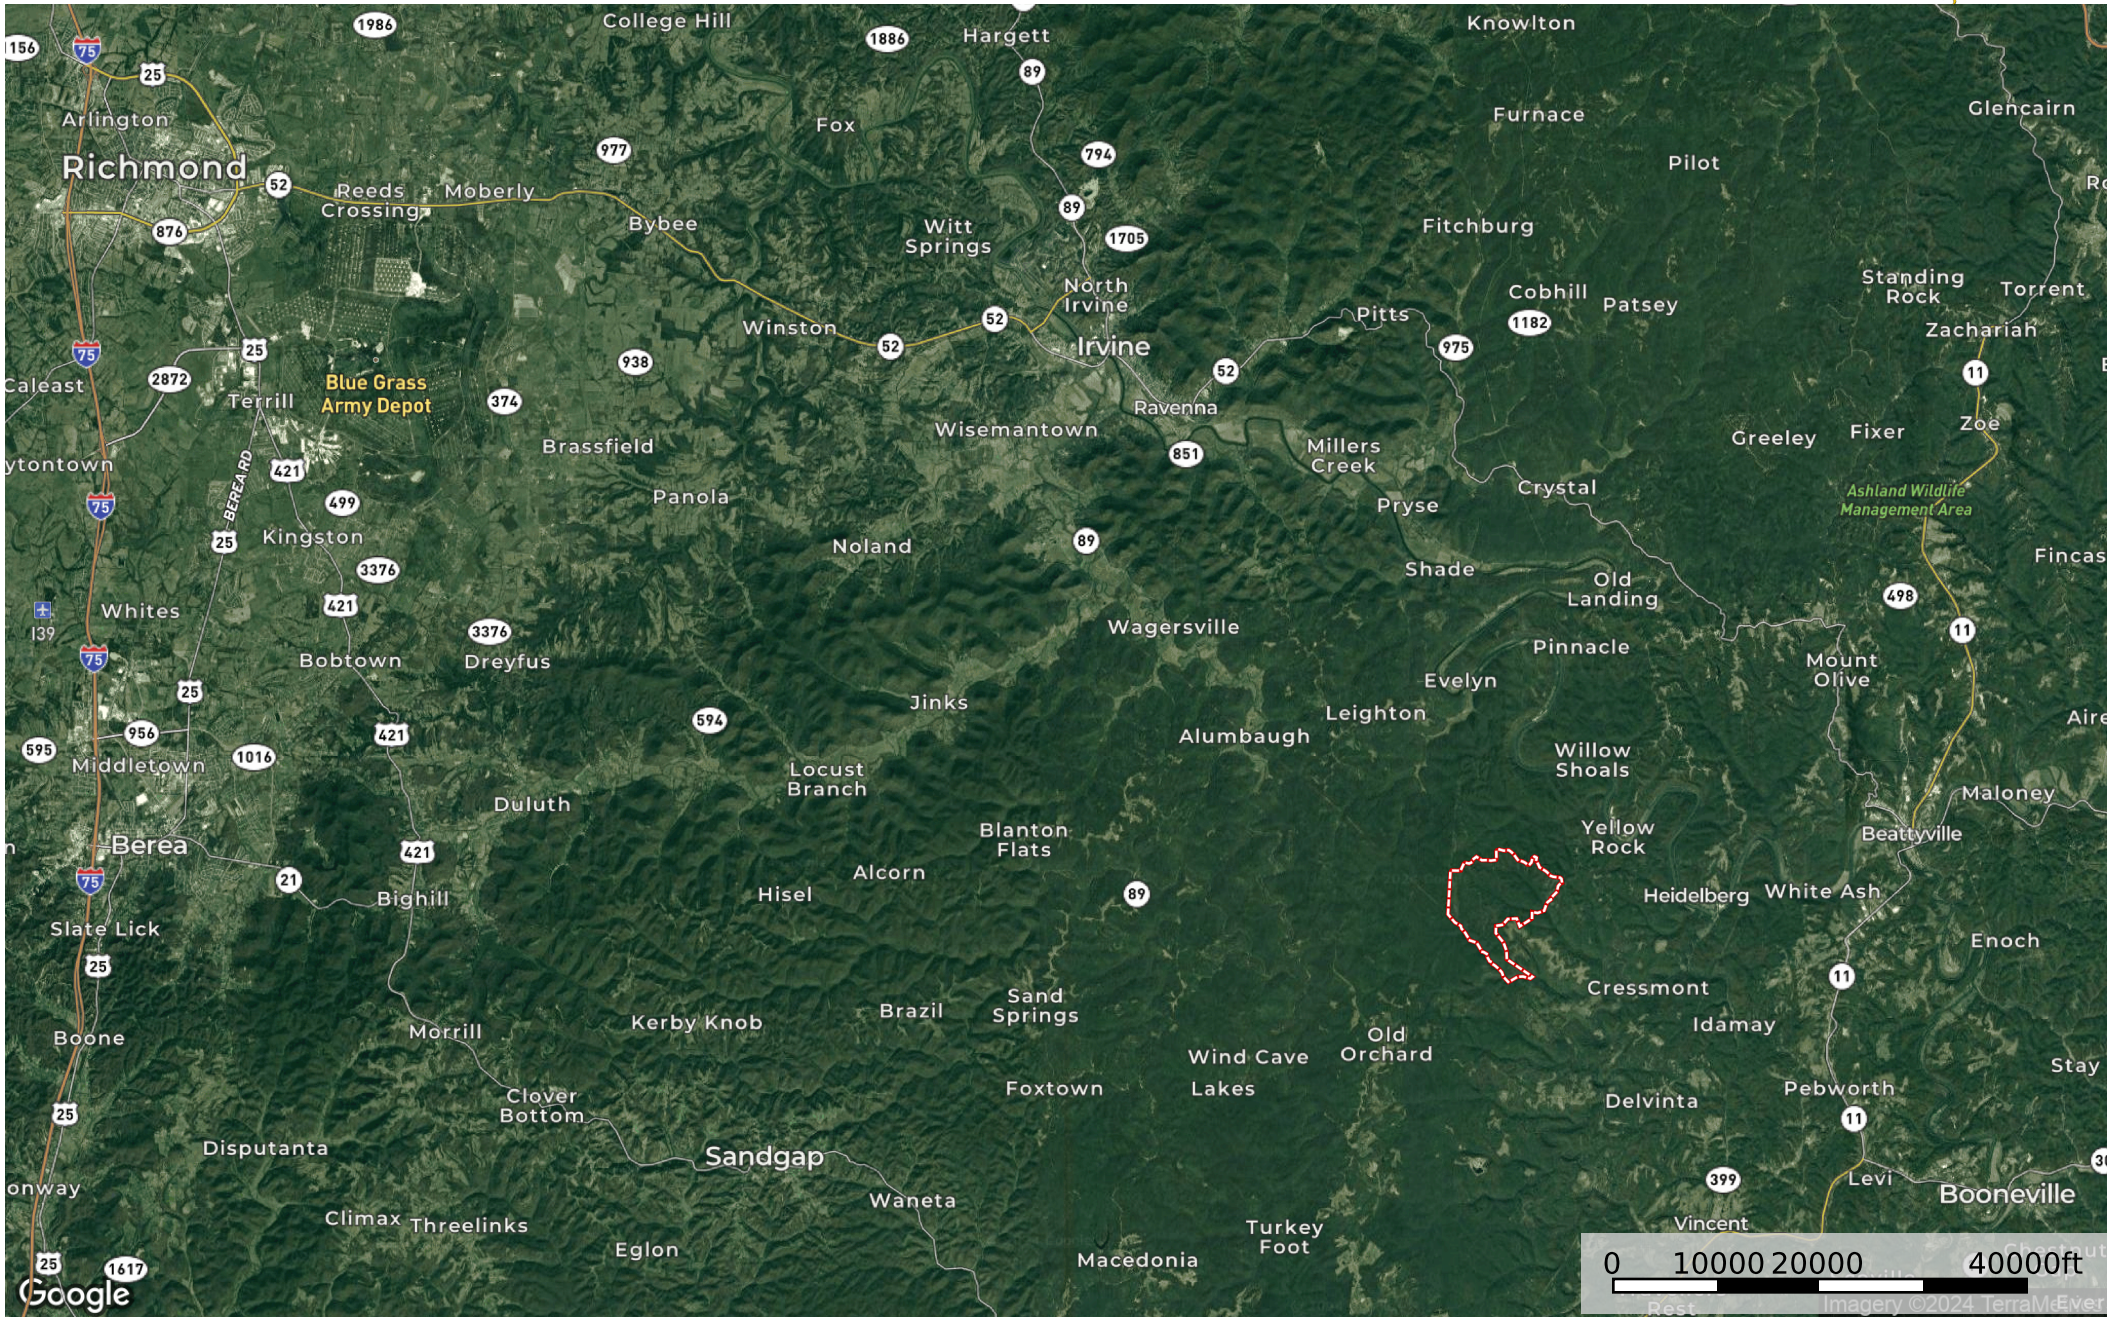

Spencer Ridge Road Tract

Lee County, Kentucky, 1639 AC +/-

Boundary

Spencer Ridge Road Tract

Lee County, Kentucky, 1639 AC +/-

Boundary

Spencer Ridge Road Tract

Lee County, Kentucky, 1639 AC +/-

Google

Boundary

Spencer Ridge Road Tract

Lee County, Kentucky, 1639 AC +/-

- Boundary
- Stream, Intermittent
- River/Creek
- Water Body