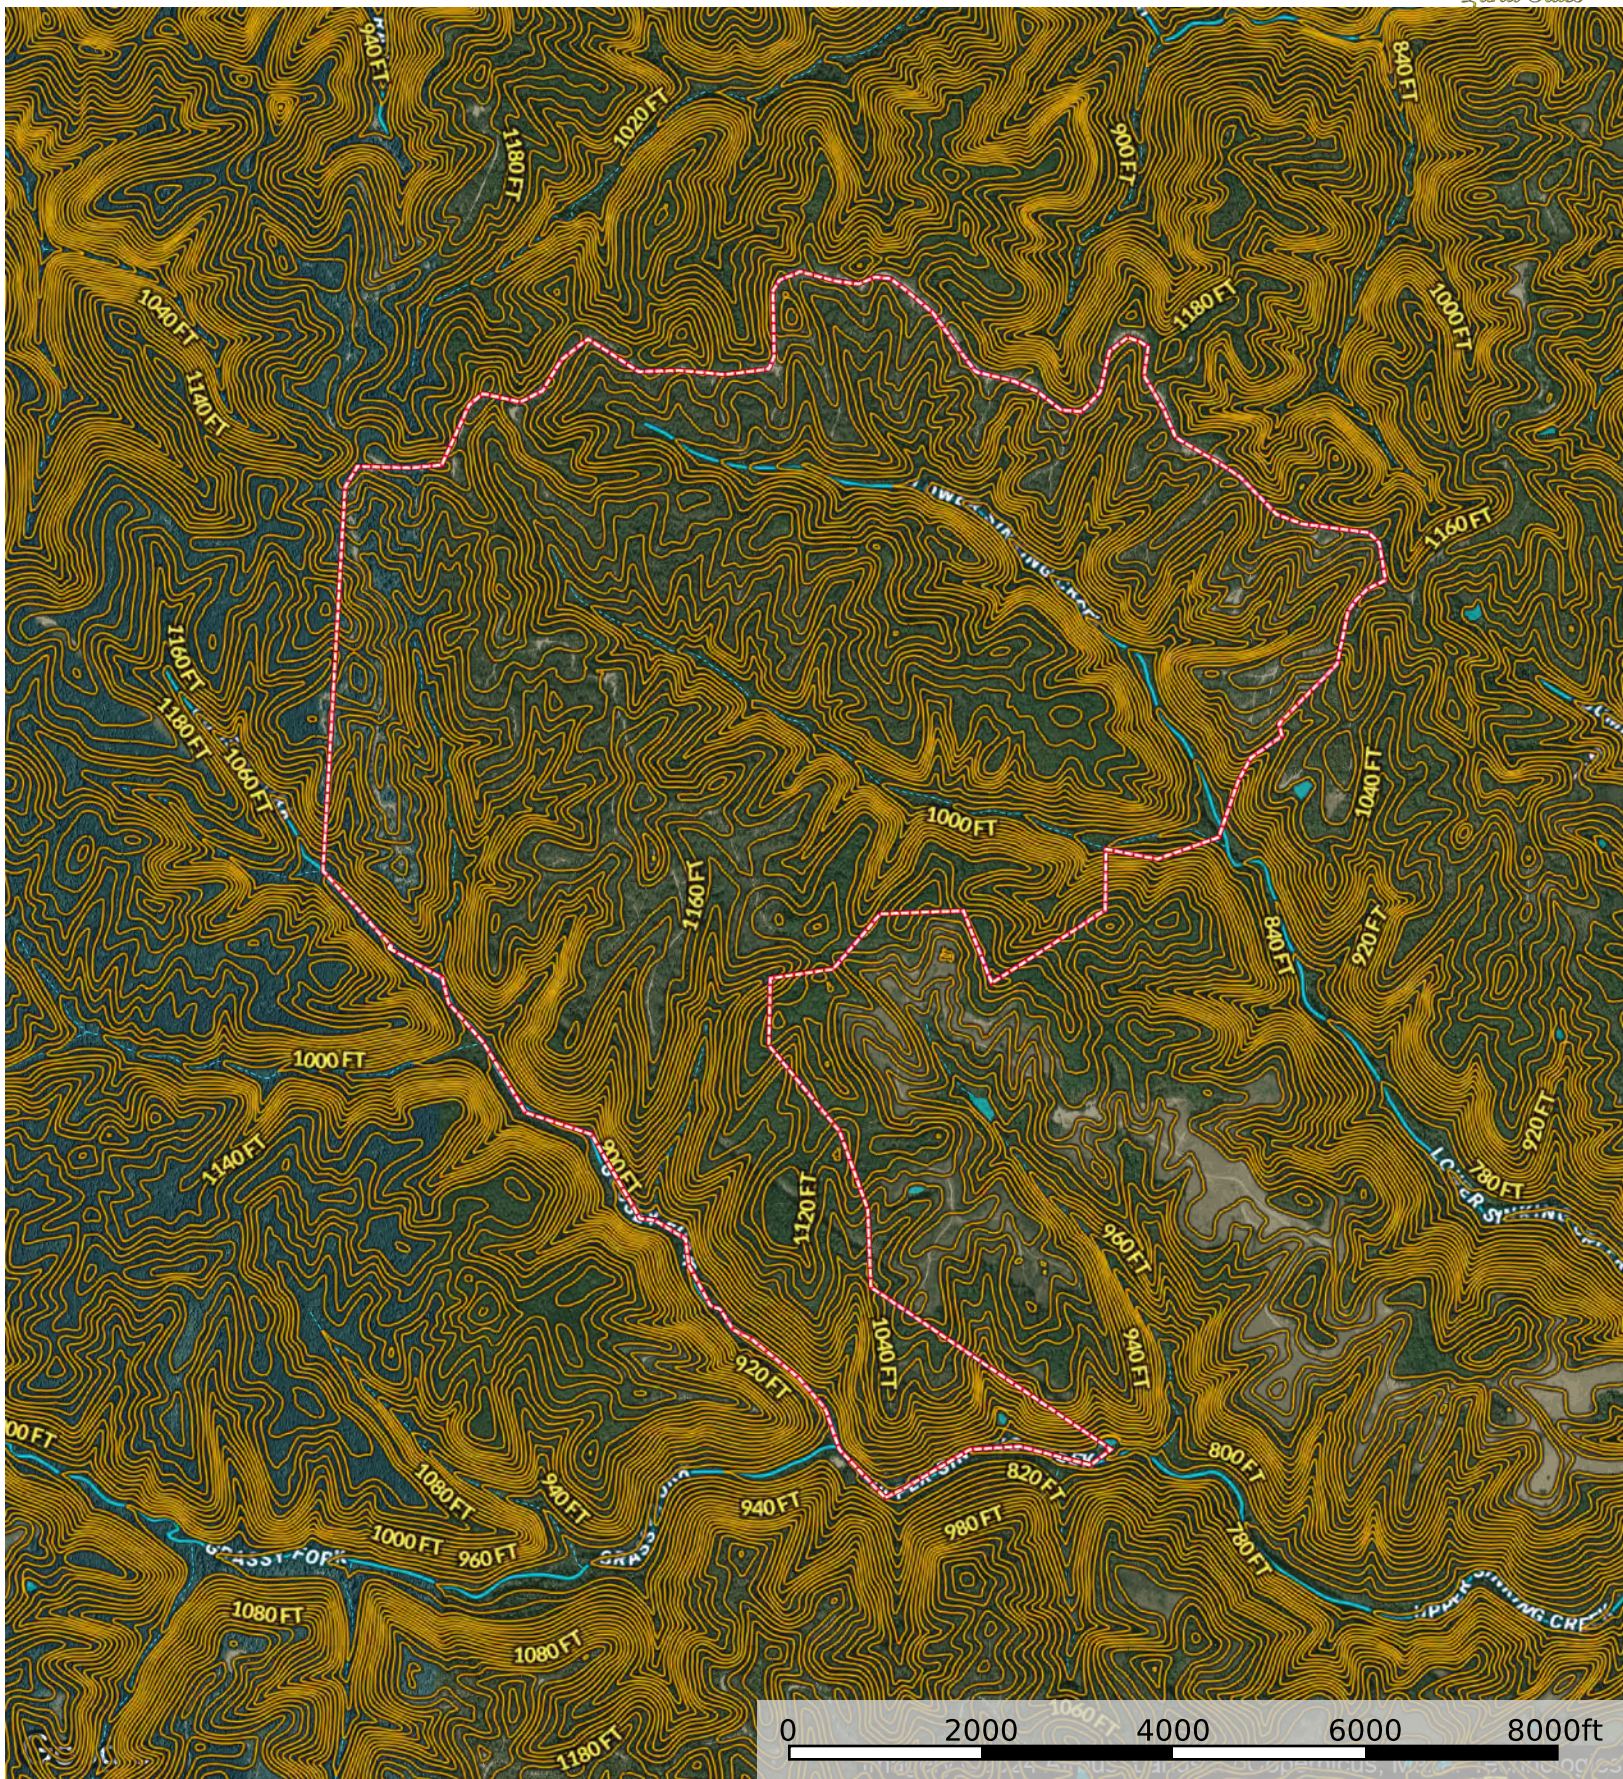

Spencer Ridge Road Tract

Lee County, Kentucky, 1639 AC +/-

Boundary

Spencer Ridge Road Tract

Lee County, Kentucky, 1639 AC +/-

Boundary

Spencer Ridge Road Tract

Lee County, Kentucky, 1639 AC +/-

Google

Boundary

Spencer Ridge Road Tract

Lee County, Kentucky, 1639 AC +/-

- Boundary
- Stream, Intermittent
- River/Creek
- Water Body