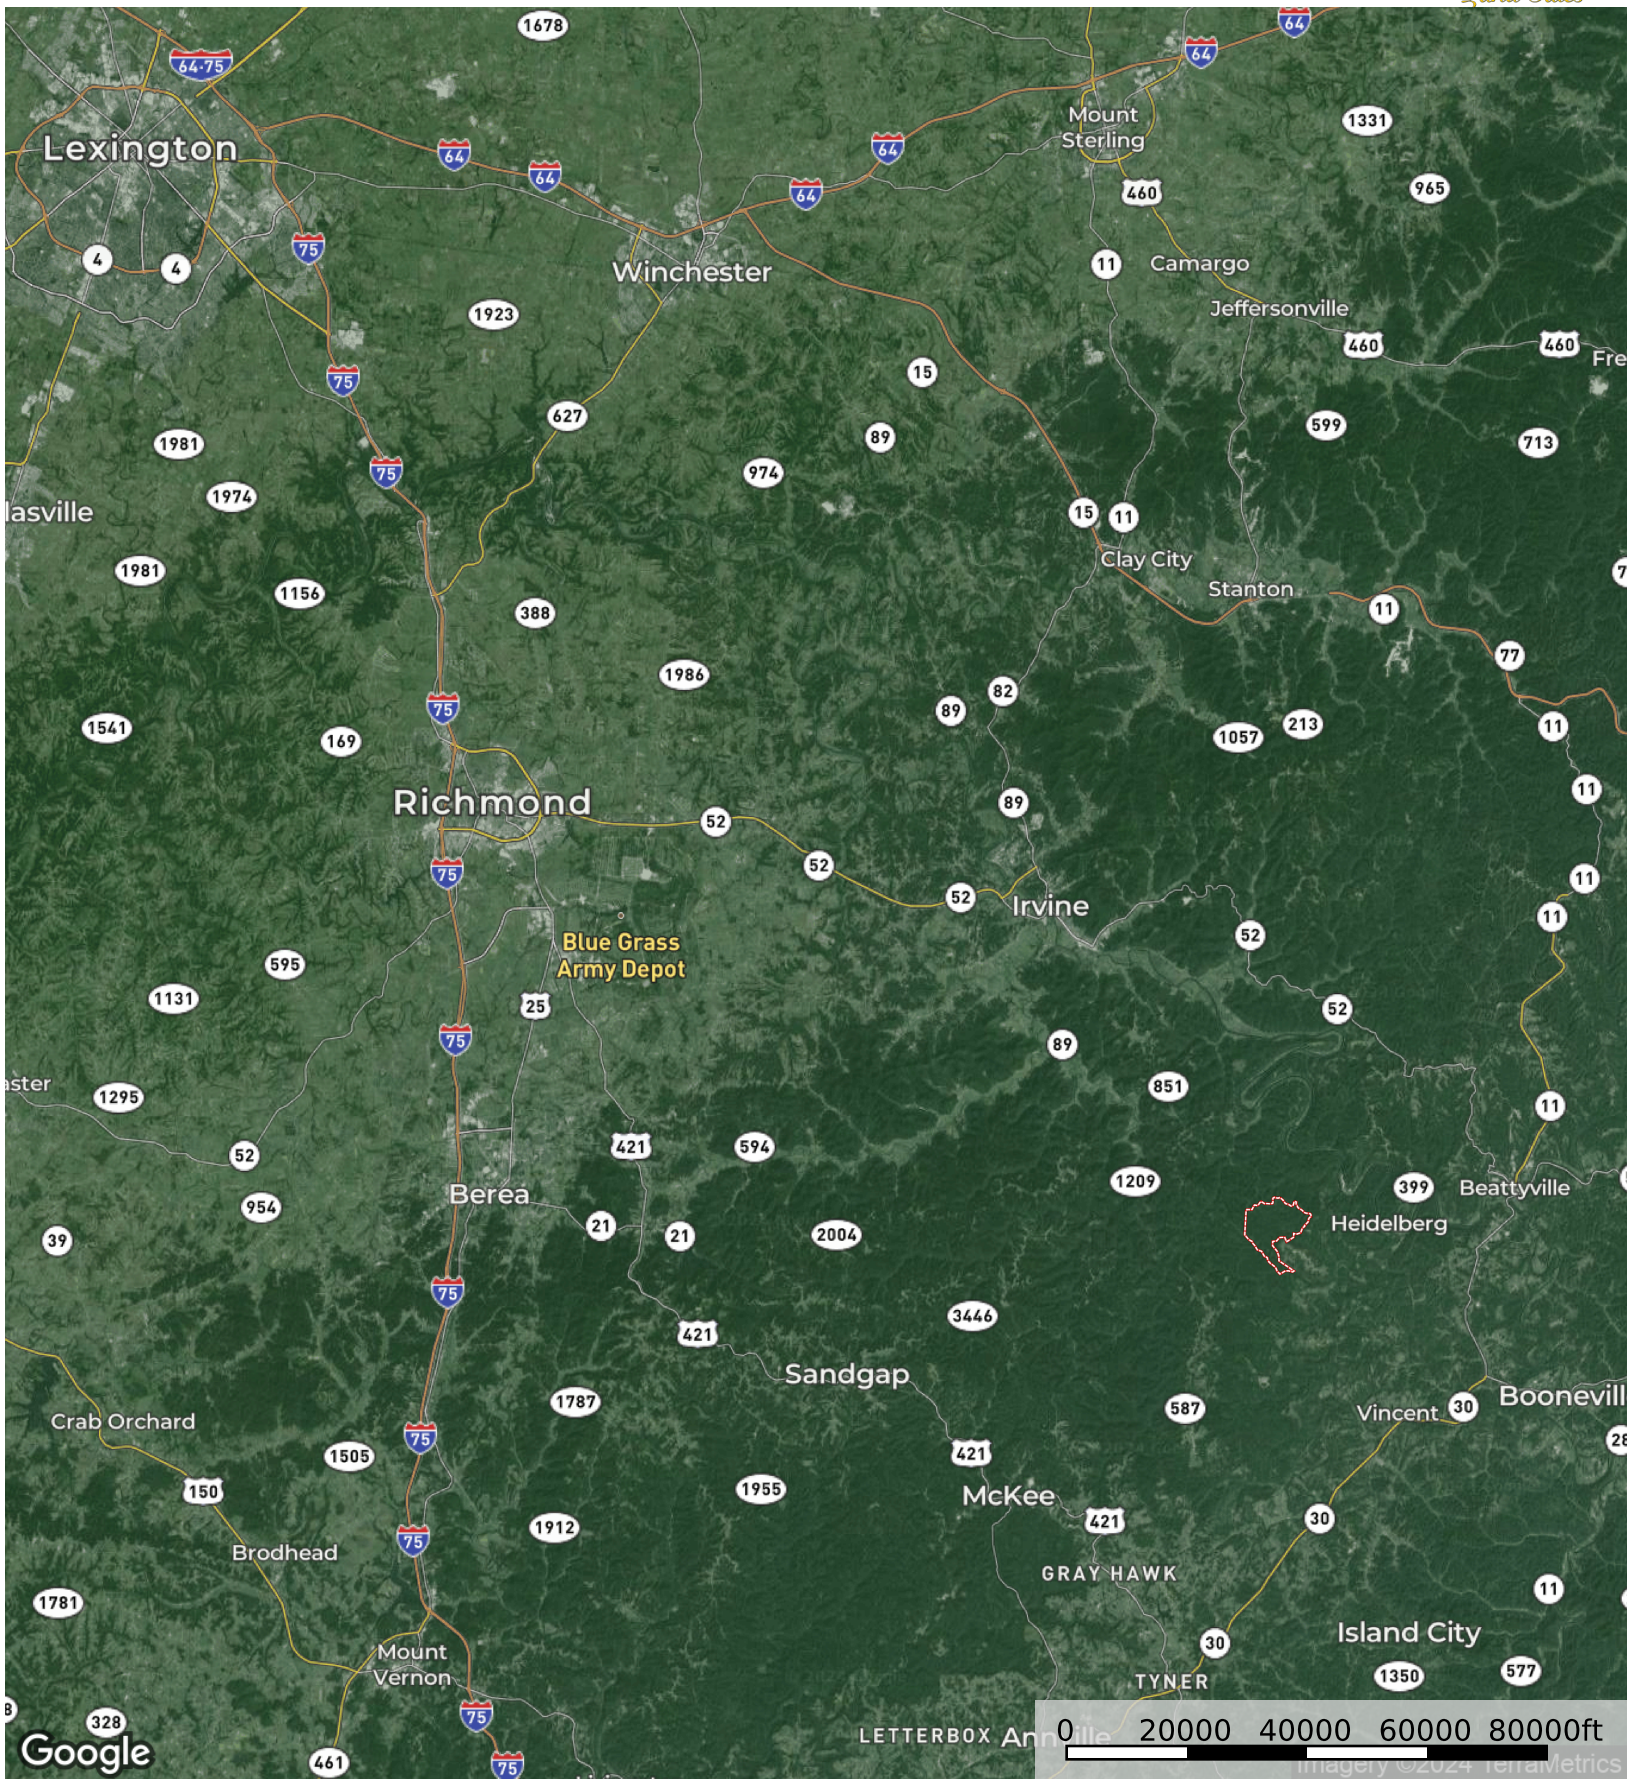

Spencer Ridge Road Tract

Lee County, Kentucky, 1639 AC +/-

Boundary

Spencer Ridge Road Tract

Lee County, Kentucky, 1639 AC +/-

Boundary

Spencer Ridge Road Tract

Lee County, Kentucky, 1639 AC +/-

Google

Boundary

Spencer Ridge Road Tract

Lee County, Kentucky, 1639 AC +/-

- Boundary
- Stream, Intermittent
- River/Creek
- Water Body