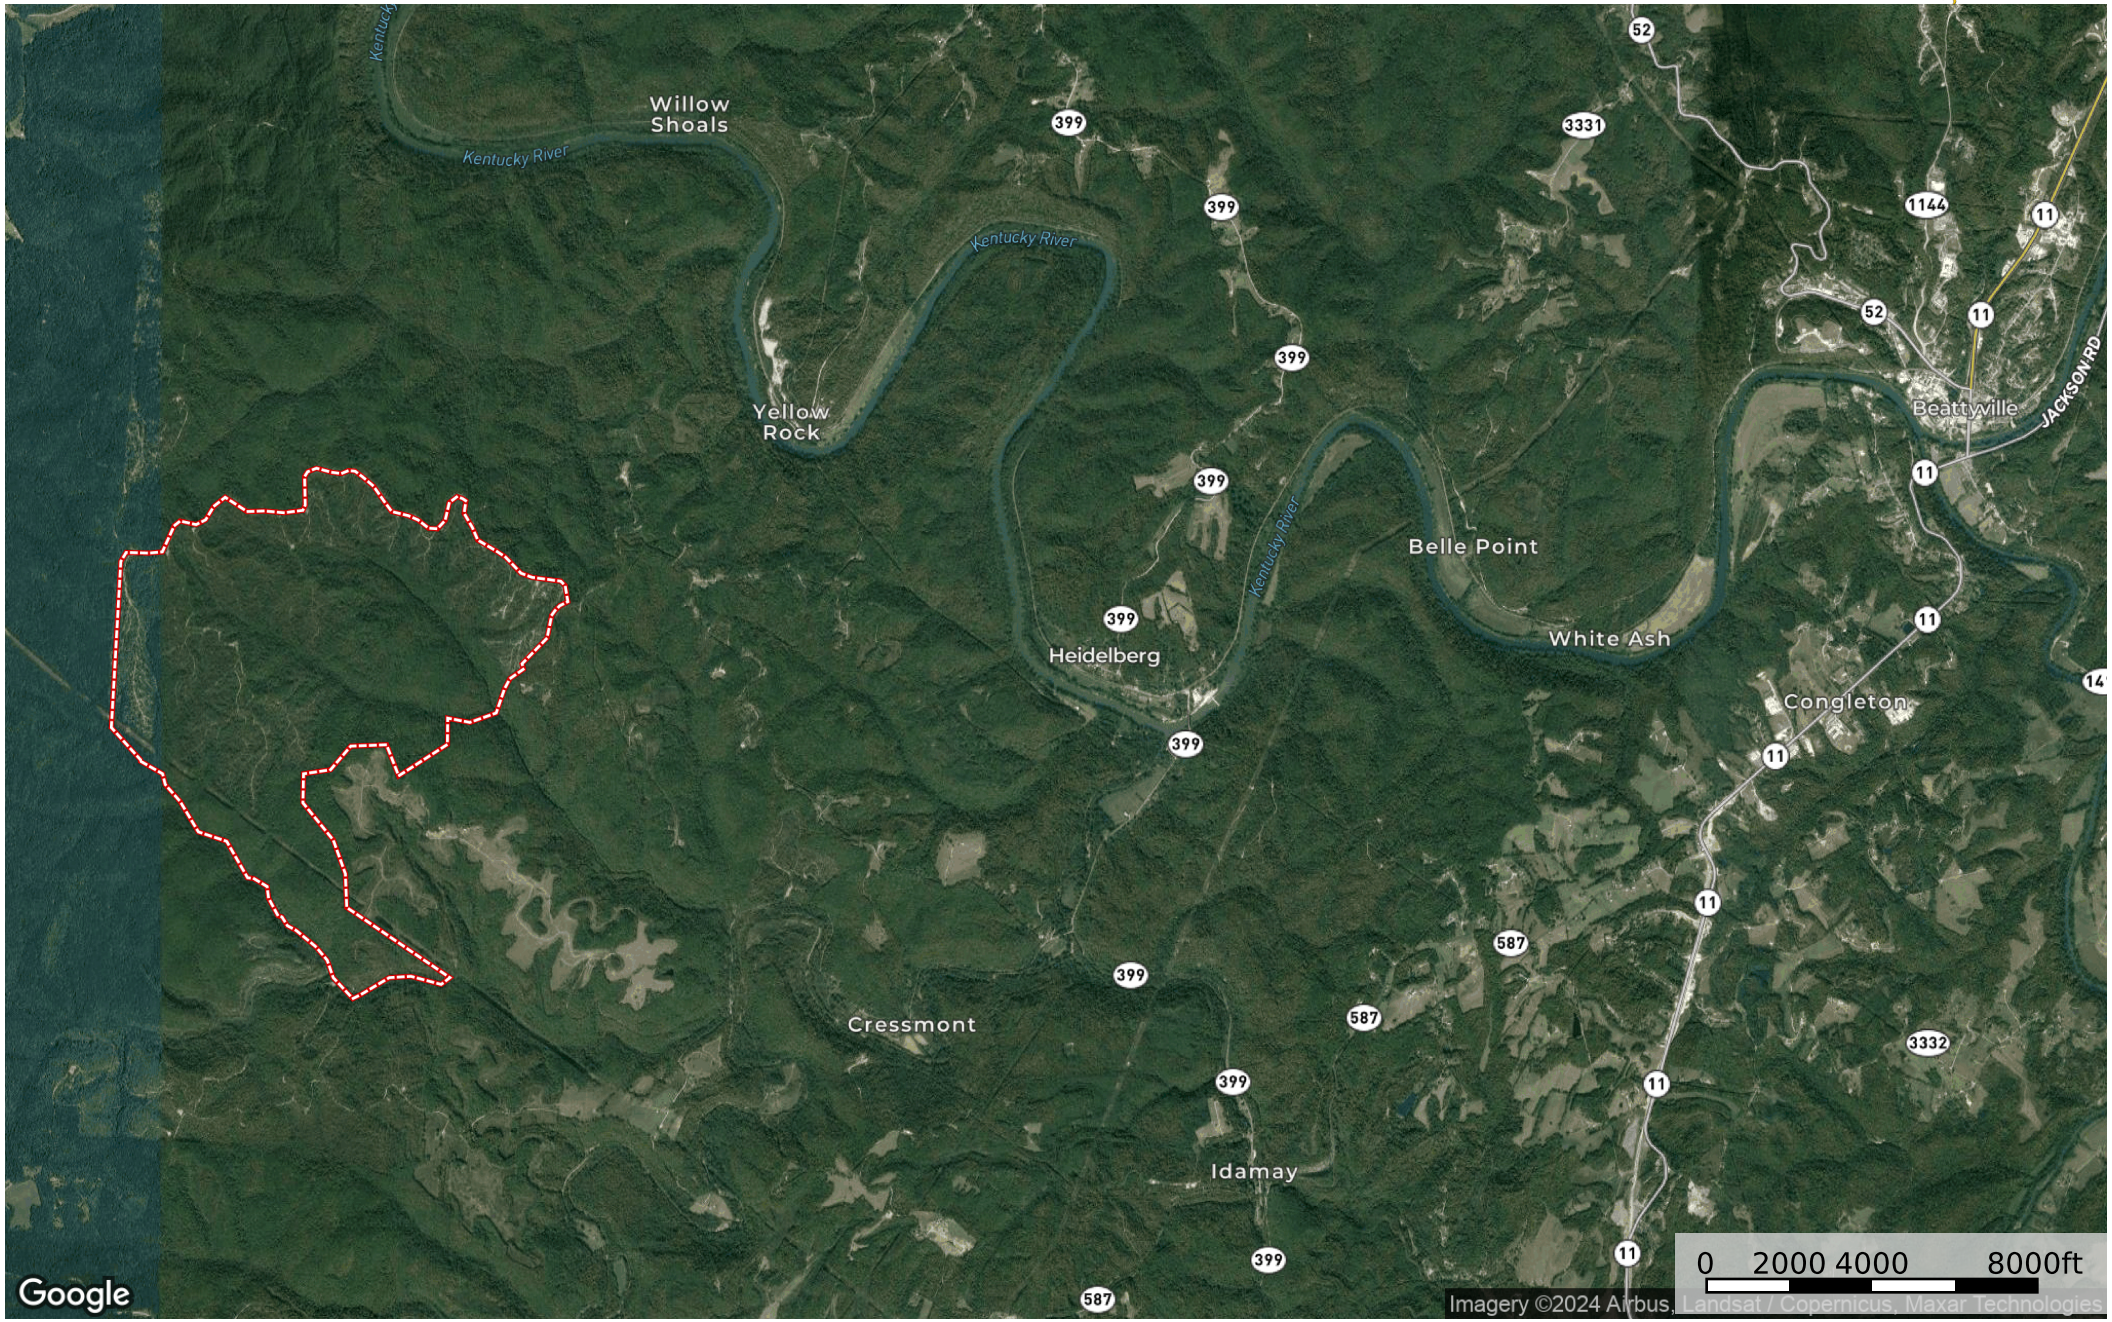

Spencer Ridge Road Tract

Lee County, Kentucky, 1639 AC +/-

Boundary

Spencer Ridge Road Tract

Lee County, Kentucky, 1639 AC +/-

Boundary

Spencer Ridge Road Tract

Lee County, Kentucky, 1639 AC +/-

Google

Boundary

Spencer Ridge Road Tract

Lee County, Kentucky, 1639 AC +/-

- Boundary
- Stream, Intermittent
- River/Creek
- Water Body