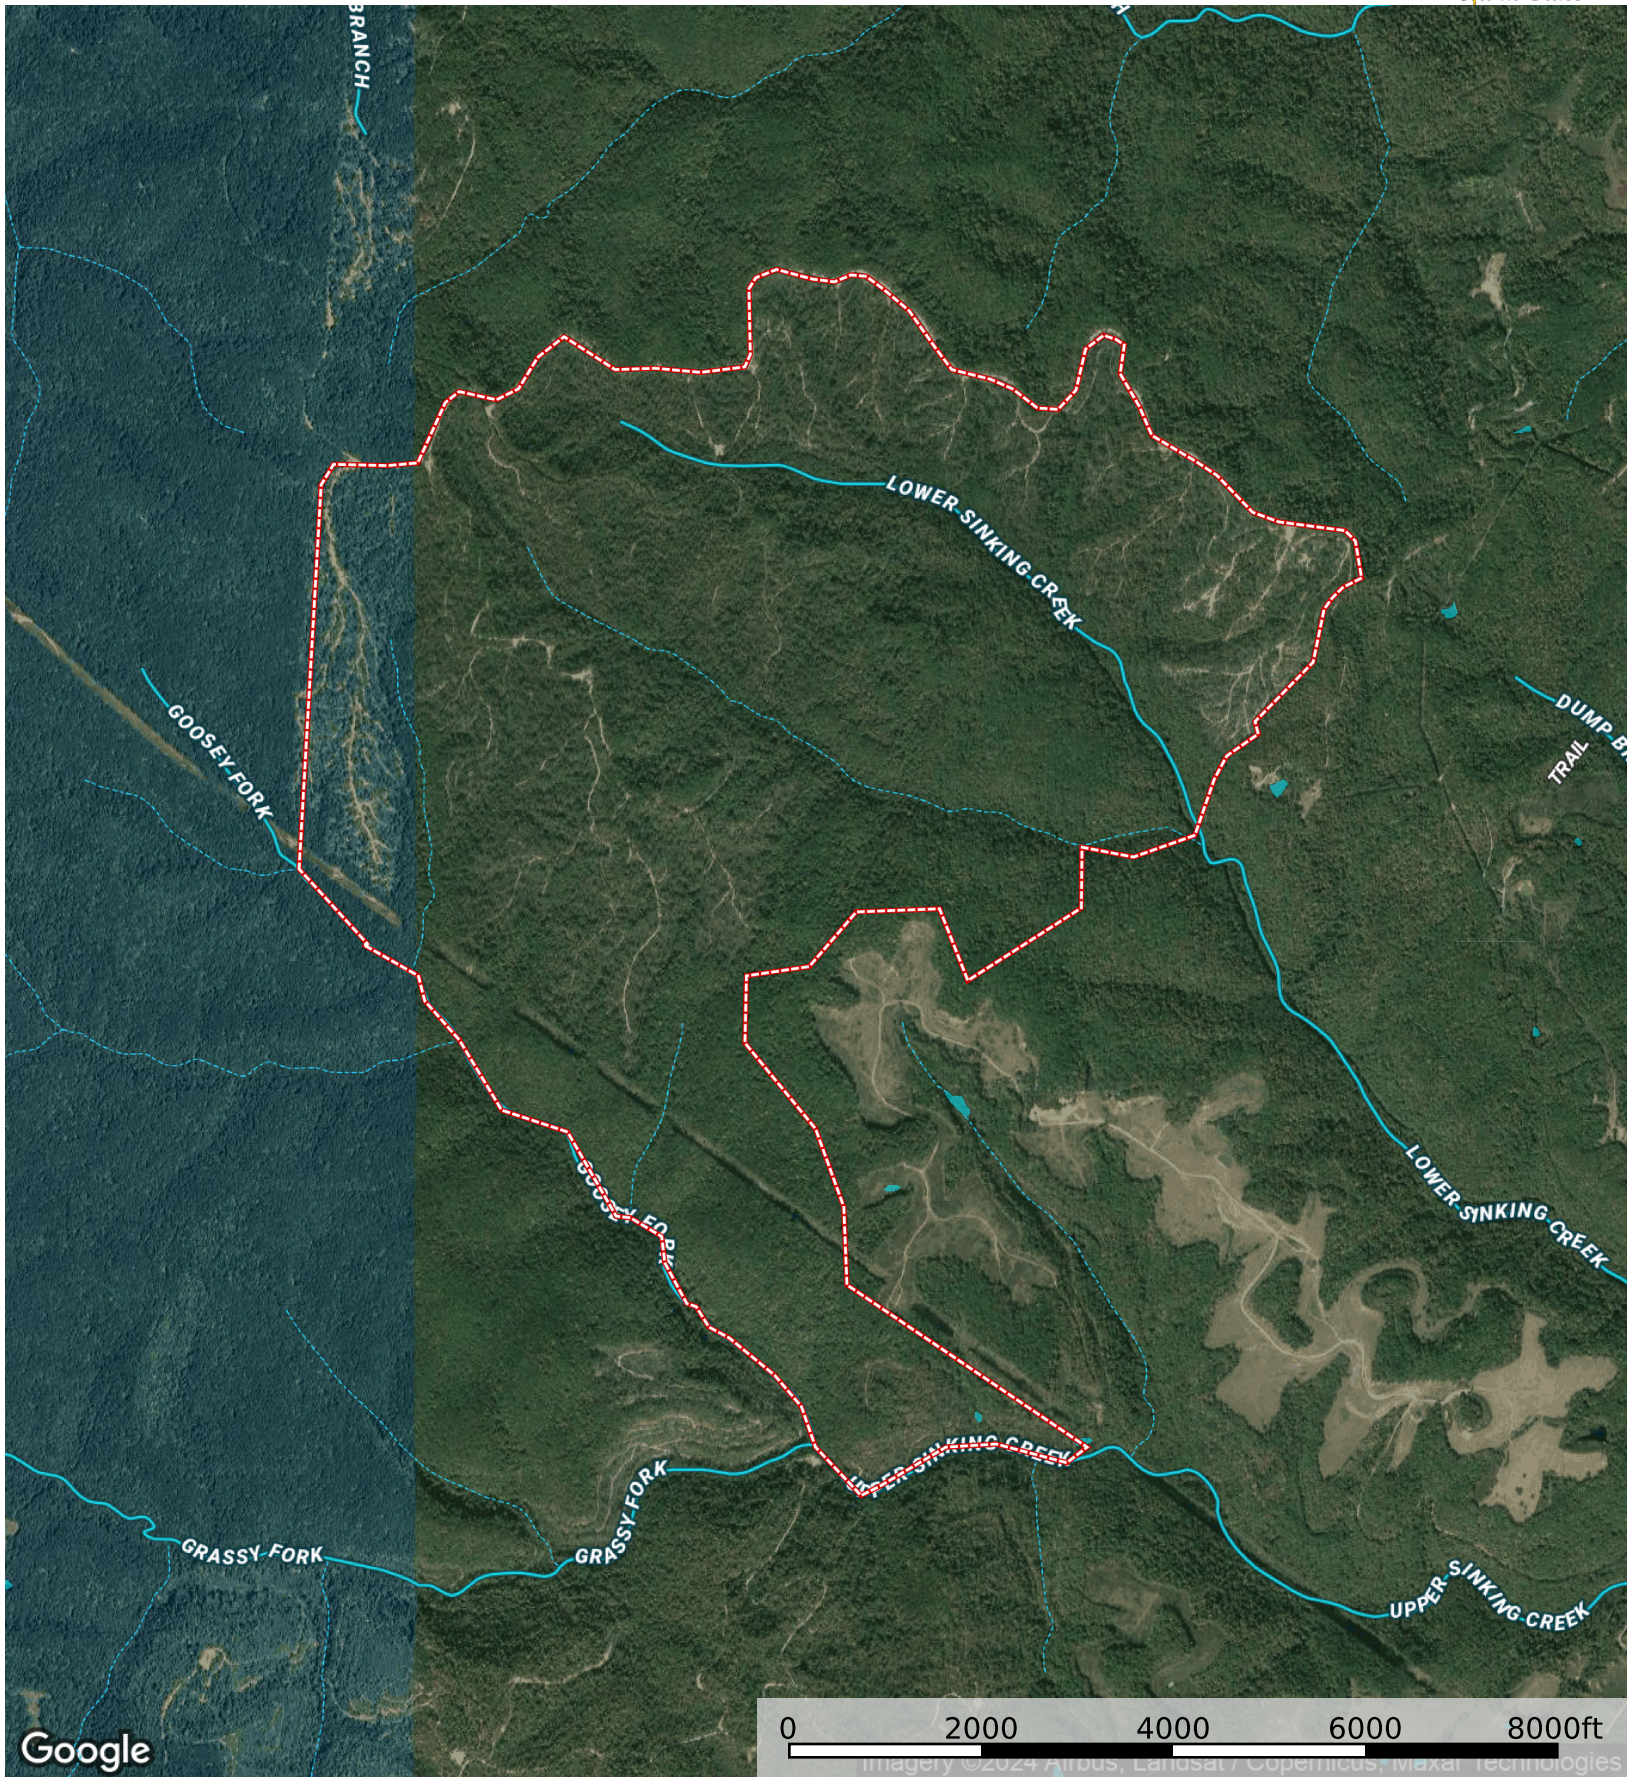

Spencer Ridge Road Tract

Lee County, Kentucky, 1639 AC +/-

Boundary

Spencer Ridge Road Tract

Lee County, Kentucky, 1639 AC +/-

Boundary

Spencer Ridge Road Tract

Lee County, Kentucky, 1639 AC +/-

Google

Boundary

Spencer Ridge Road Tract

Lee County, Kentucky, 1639 AC +/-

- Boundary
- Stream, Intermittent
- River/Creek
- Water Body