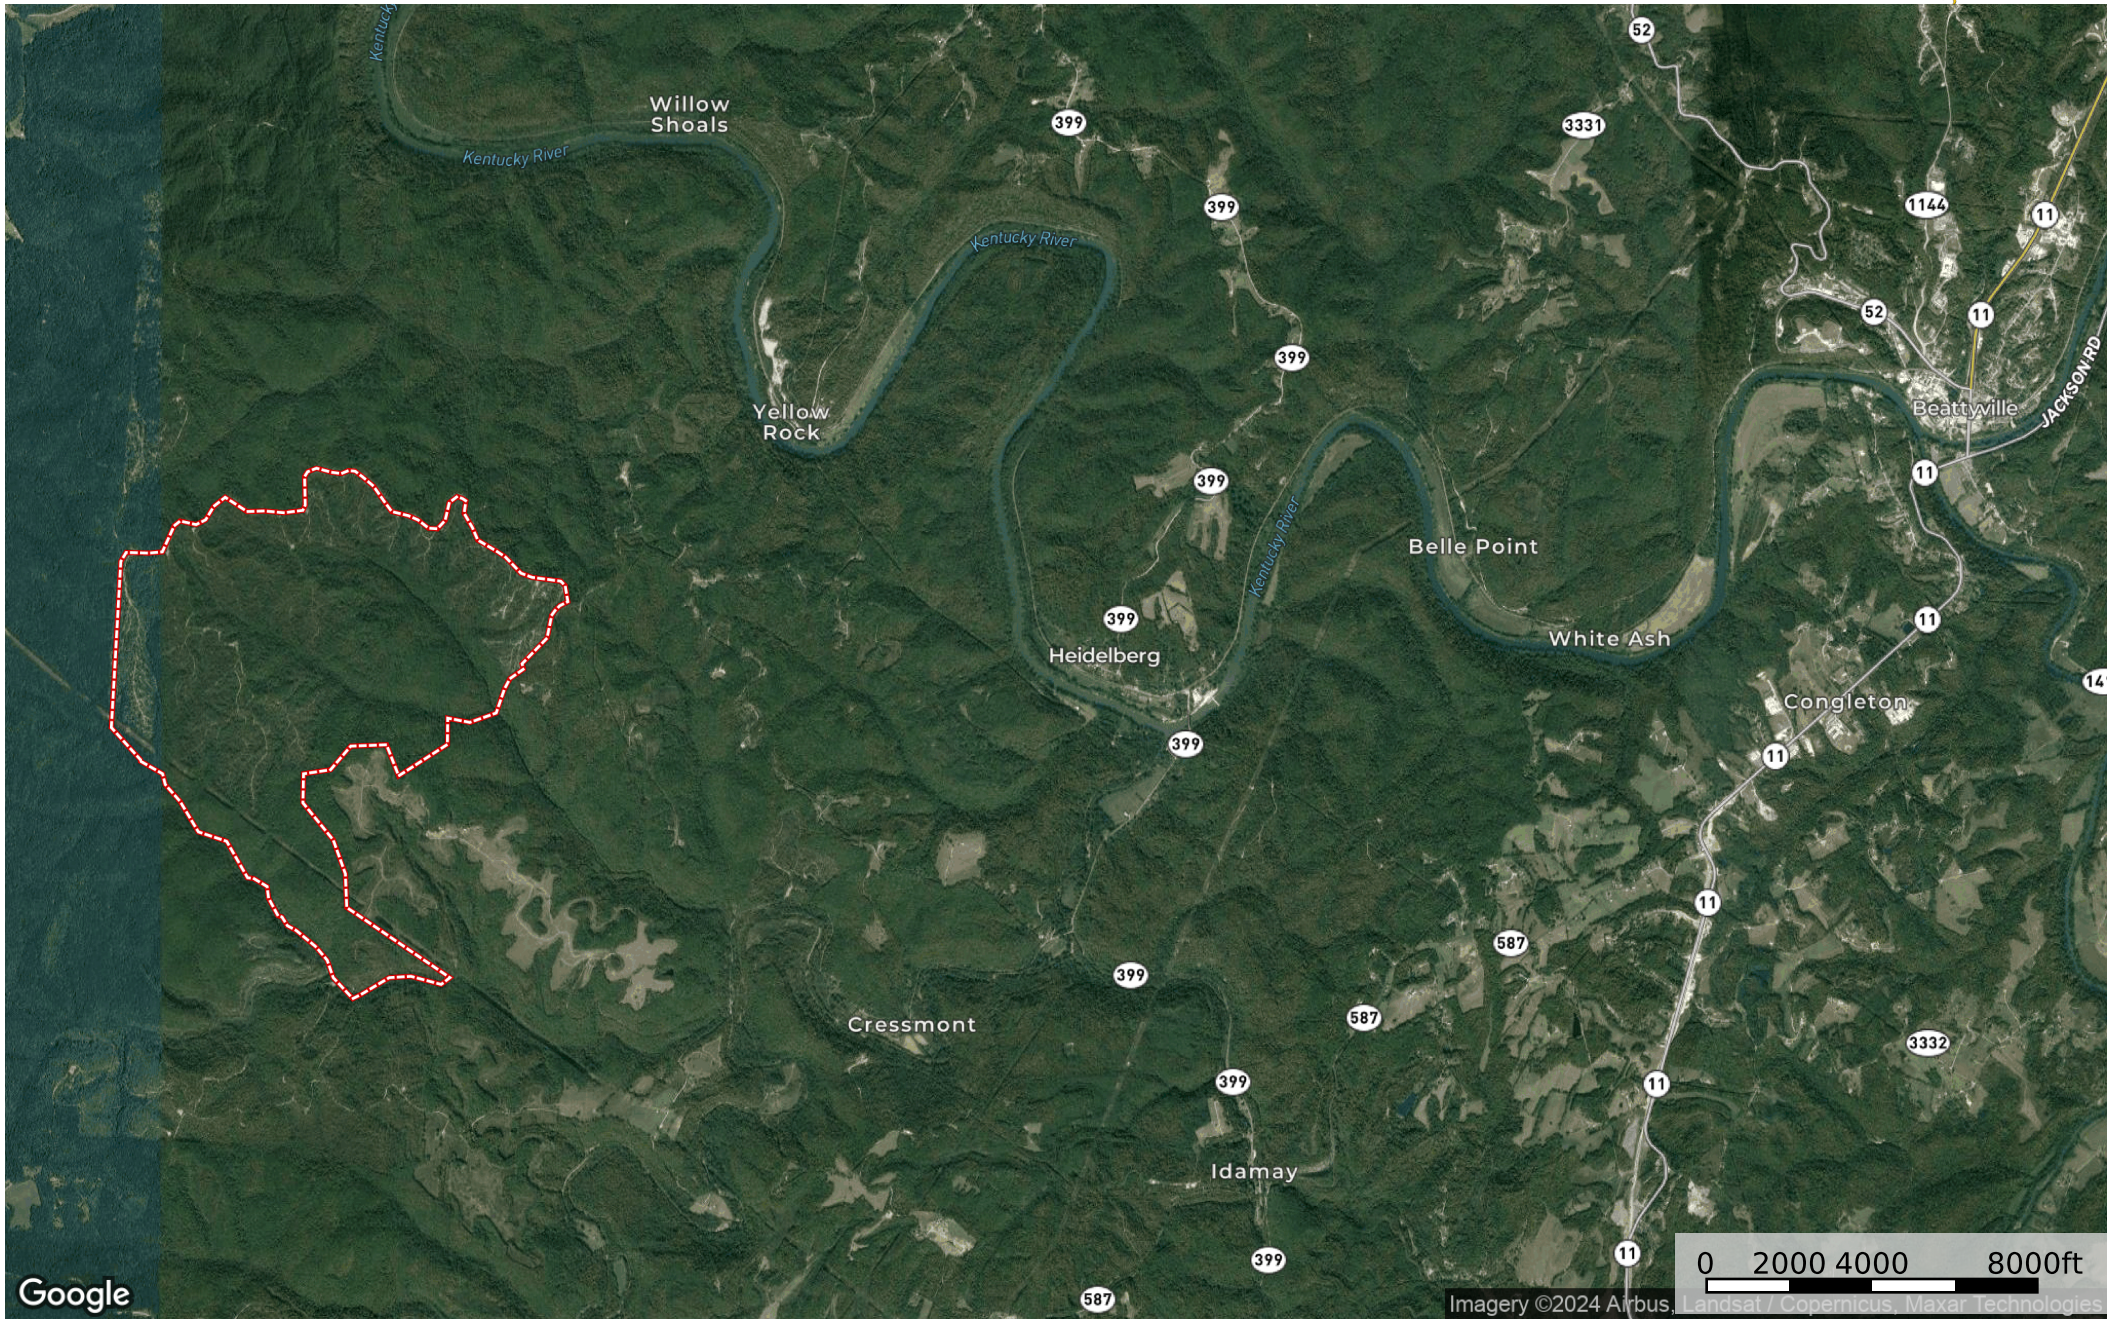

Spencer Ridge Road Tract

Lee County, Kentucky, 1639 AC +/-

Google

Boundary