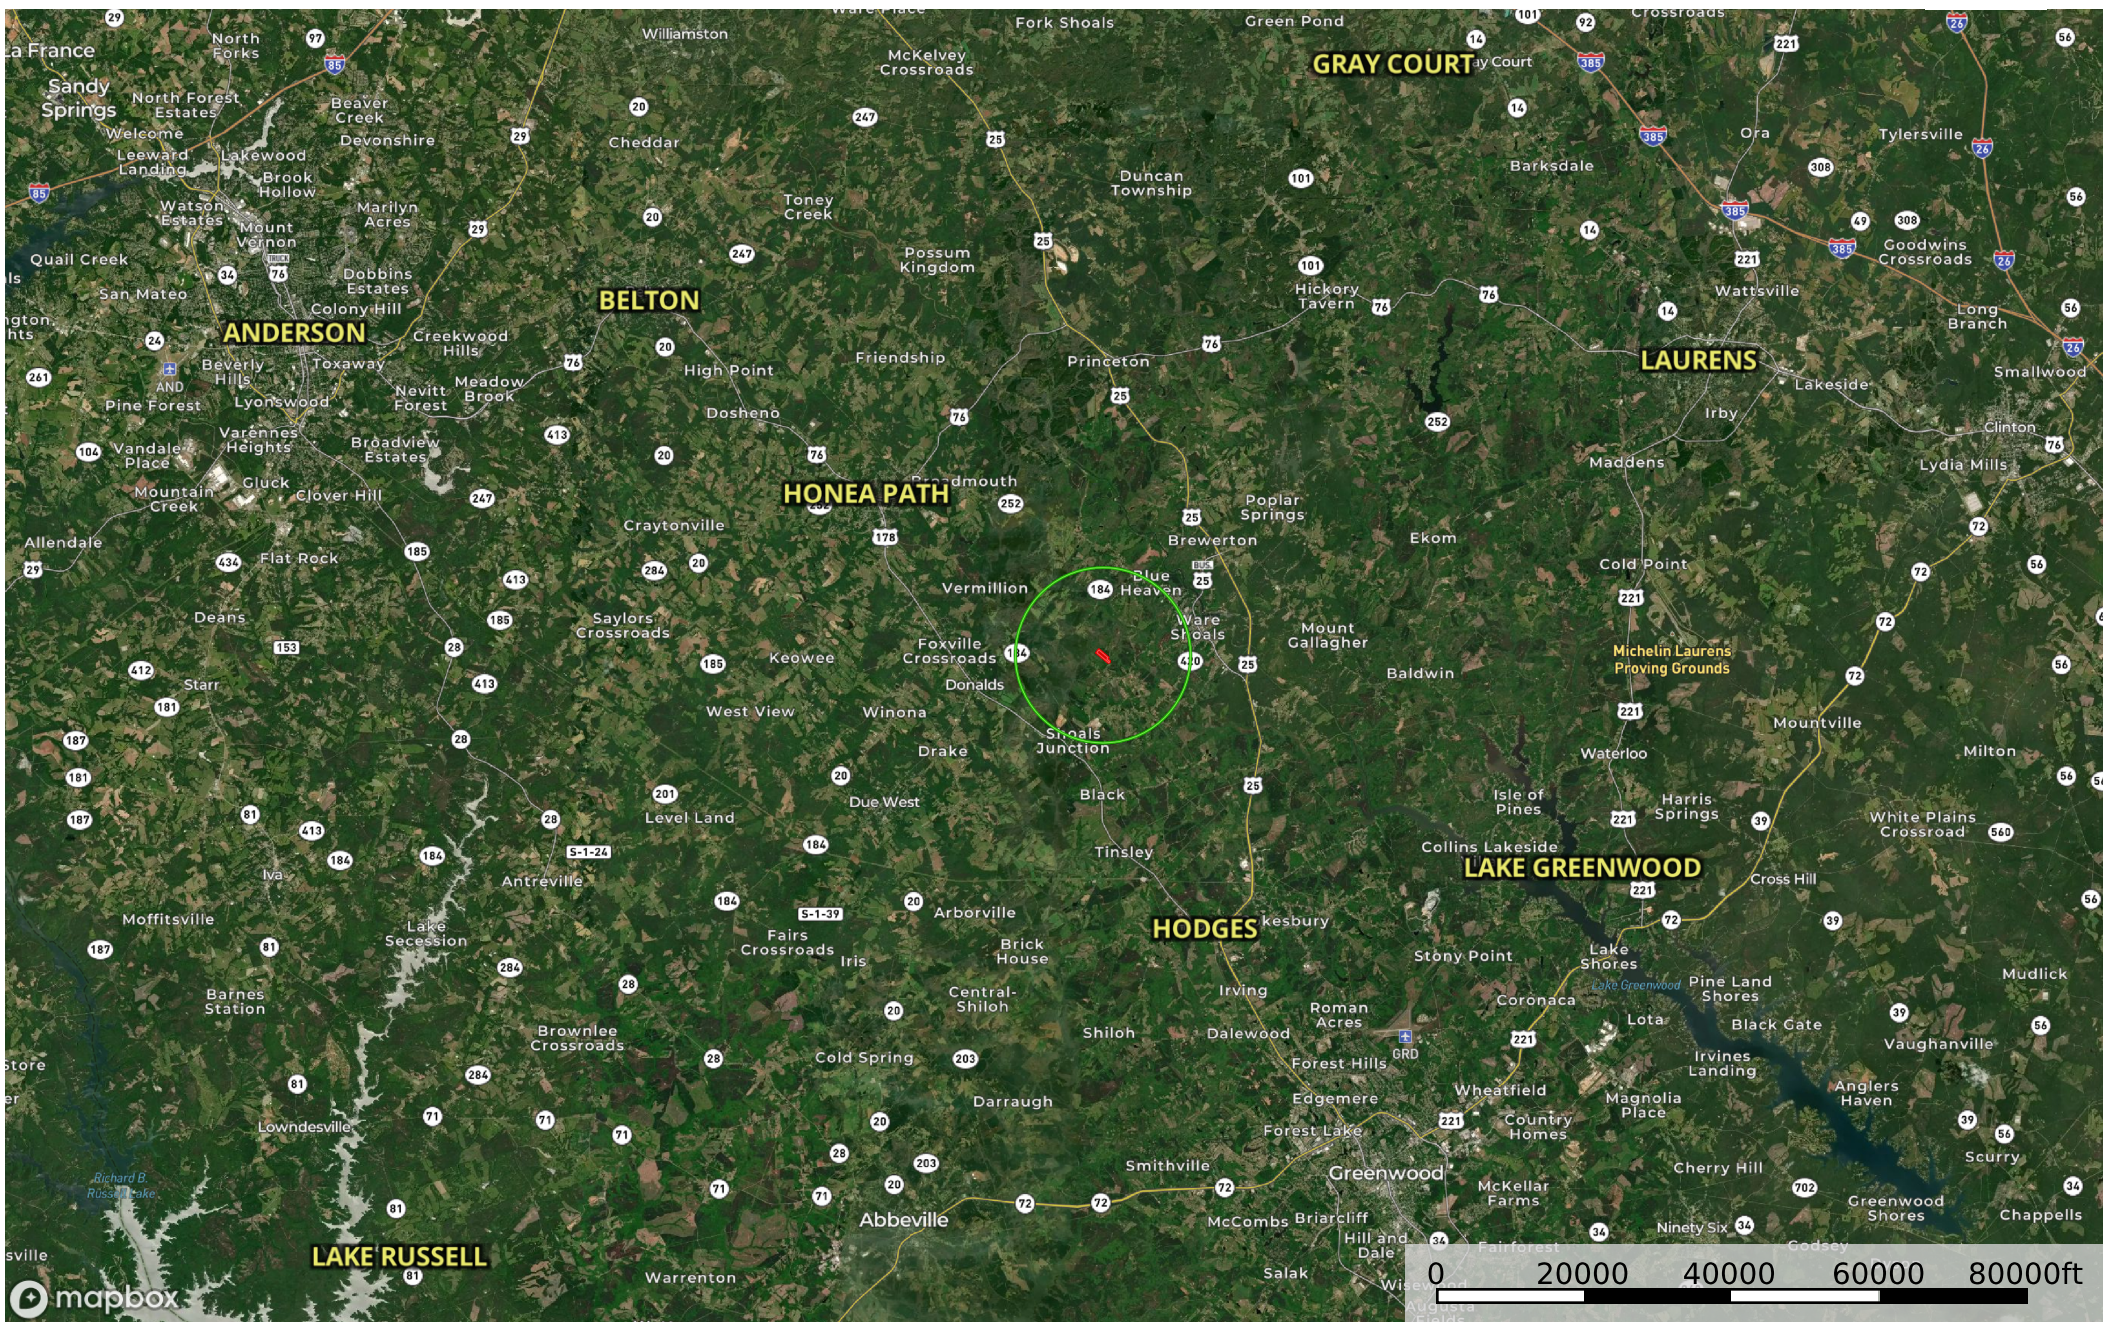

# Freeley Farm

South Carolina, AC +/-

 Boundary  Pivot

Stephen Glenn  
P: 8646164749

 The information contained herein was obtained from sources deemed to be reliable. Land id™ Services makes no warranties or guarantees as to the completeness or accuracy thereof.