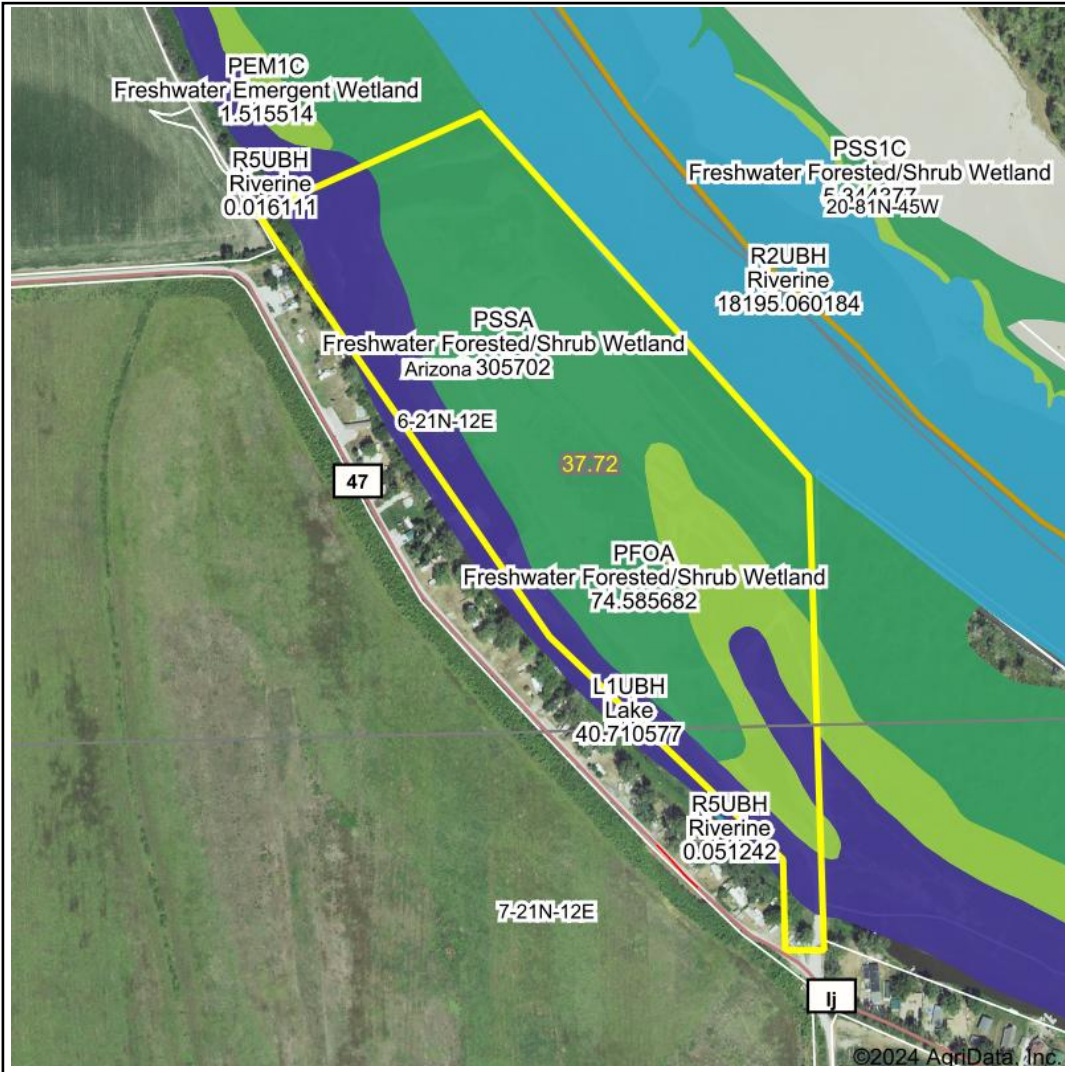

# Wetlands Map

**State:** Nebraska  
**Location:** 6-21N-12E  
**County:** Burt  
**Township:** Arizona  
**Date:** 5/8/2024

Maps Provided By:

© AgriData, Inc. 2023 www.AgriDataInc.com

0ft 642ft 1285ft

Classification Code	Type	Acres
PFOA	Freshwater Forested/Shrub Wetland	21.11
L1UBH	Lake	8.32
PEM1C	Freshwater Emergent Wetland	5.13
PSSA	Freshwater Forested/Shrub Wetland	2.31
R2UBH	Riverine	0.12
Total Acres		36.99