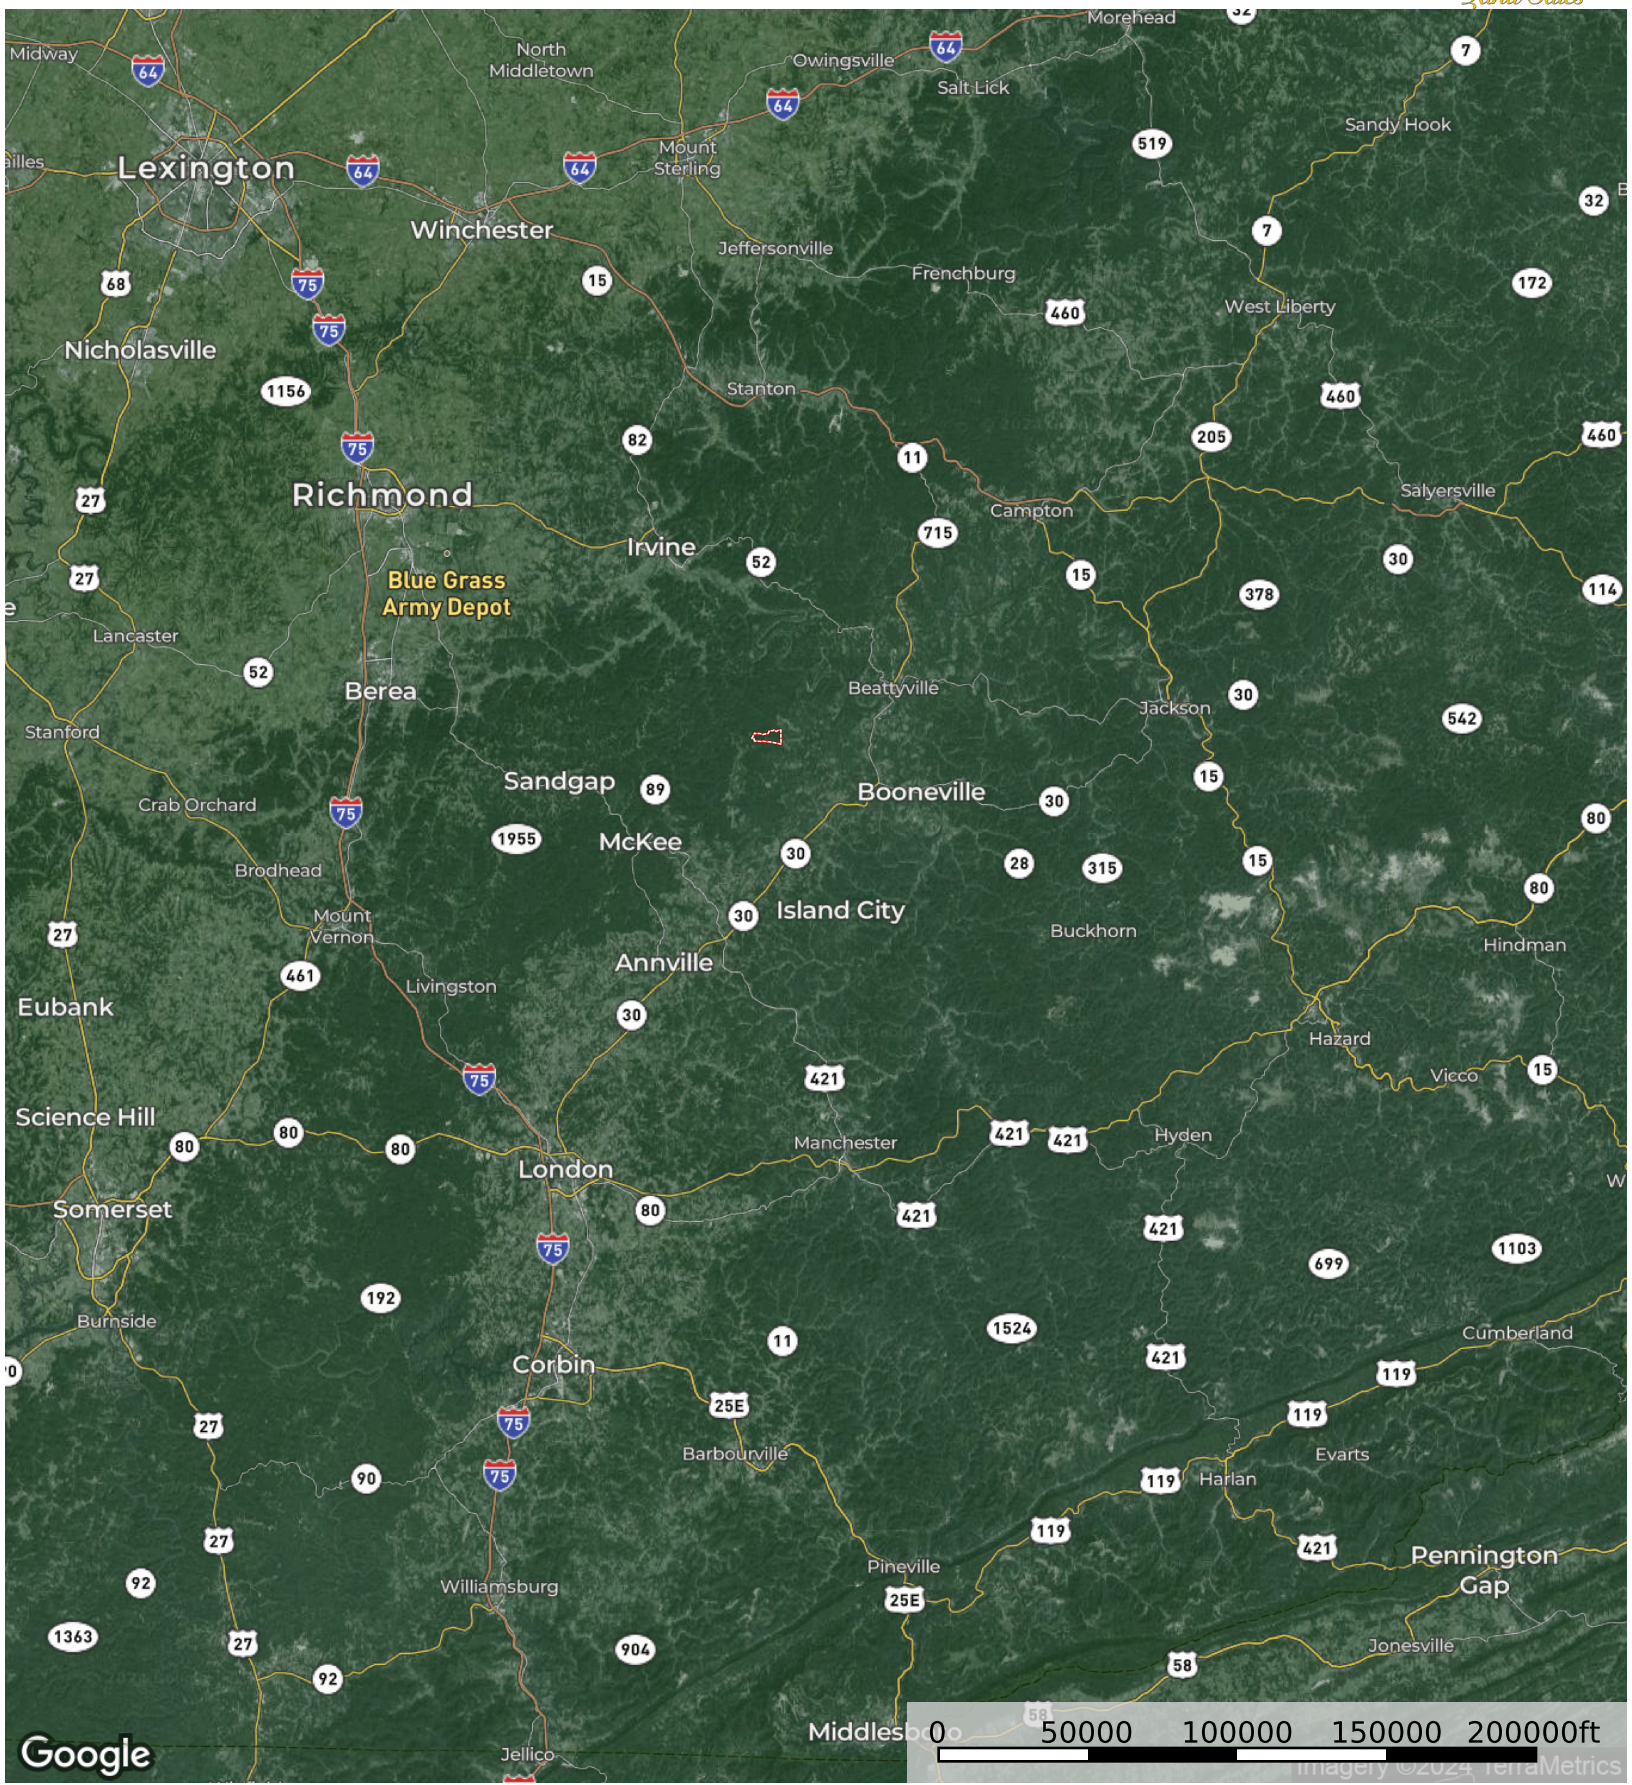

Hale Ridge Rd Tract

Lee County, Kentucky, 663 AC +/-

Google