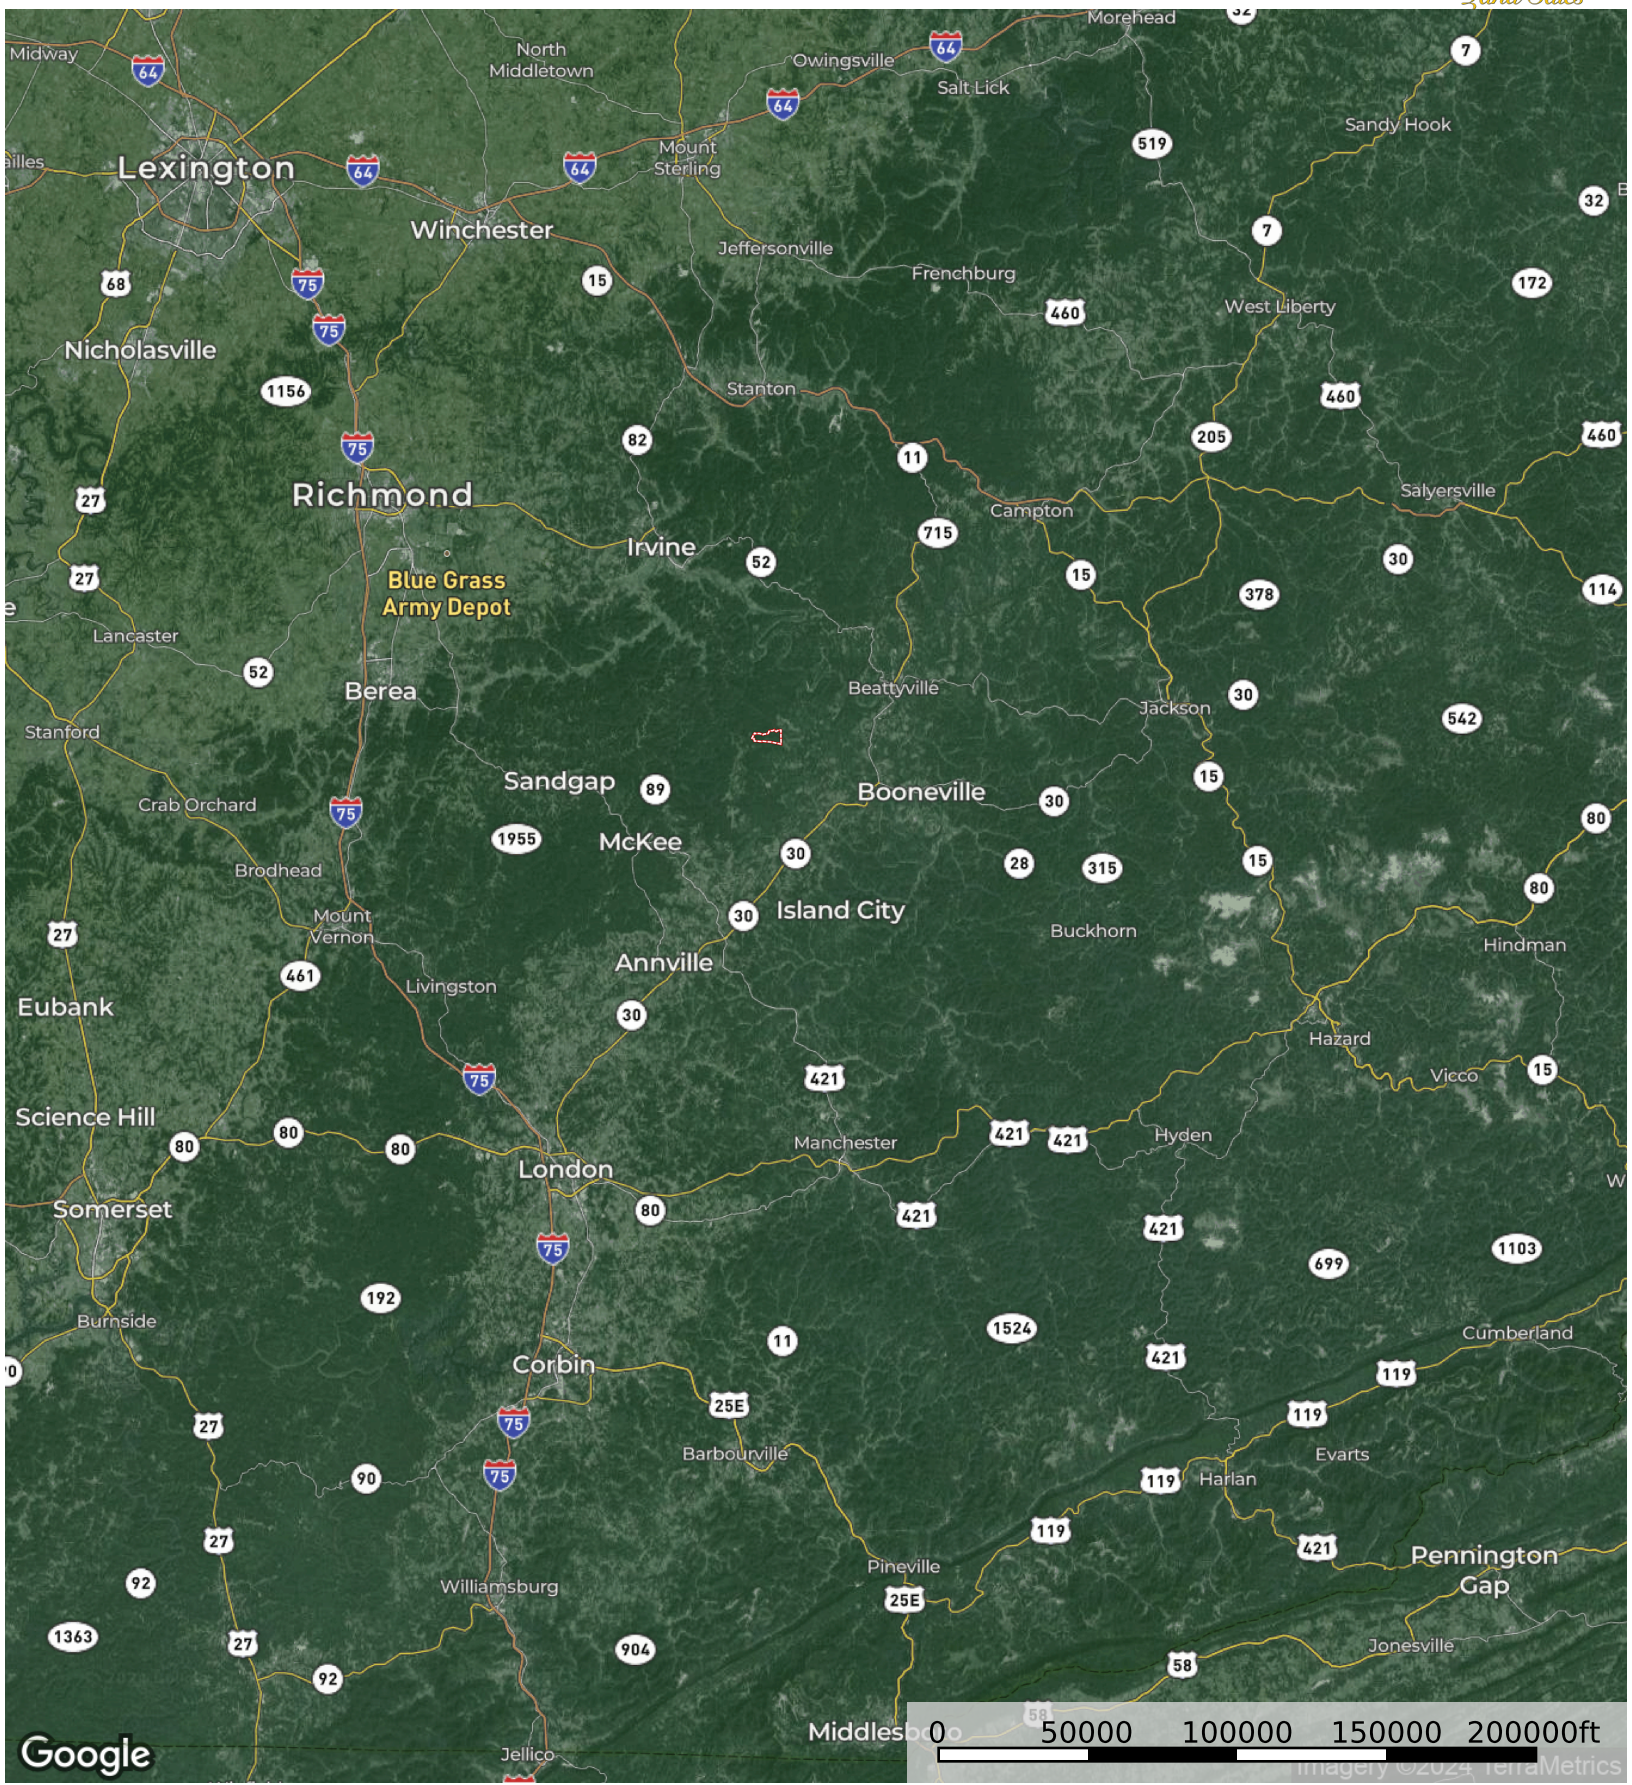

Hale Ridge Rd Tract

Lee County, Kentucky, 663 AC +/-

Boundary

Boundary

Google

Boundary

Hale Ridge Rd Tract

Lee County, Kentucky, 663 AC +/-