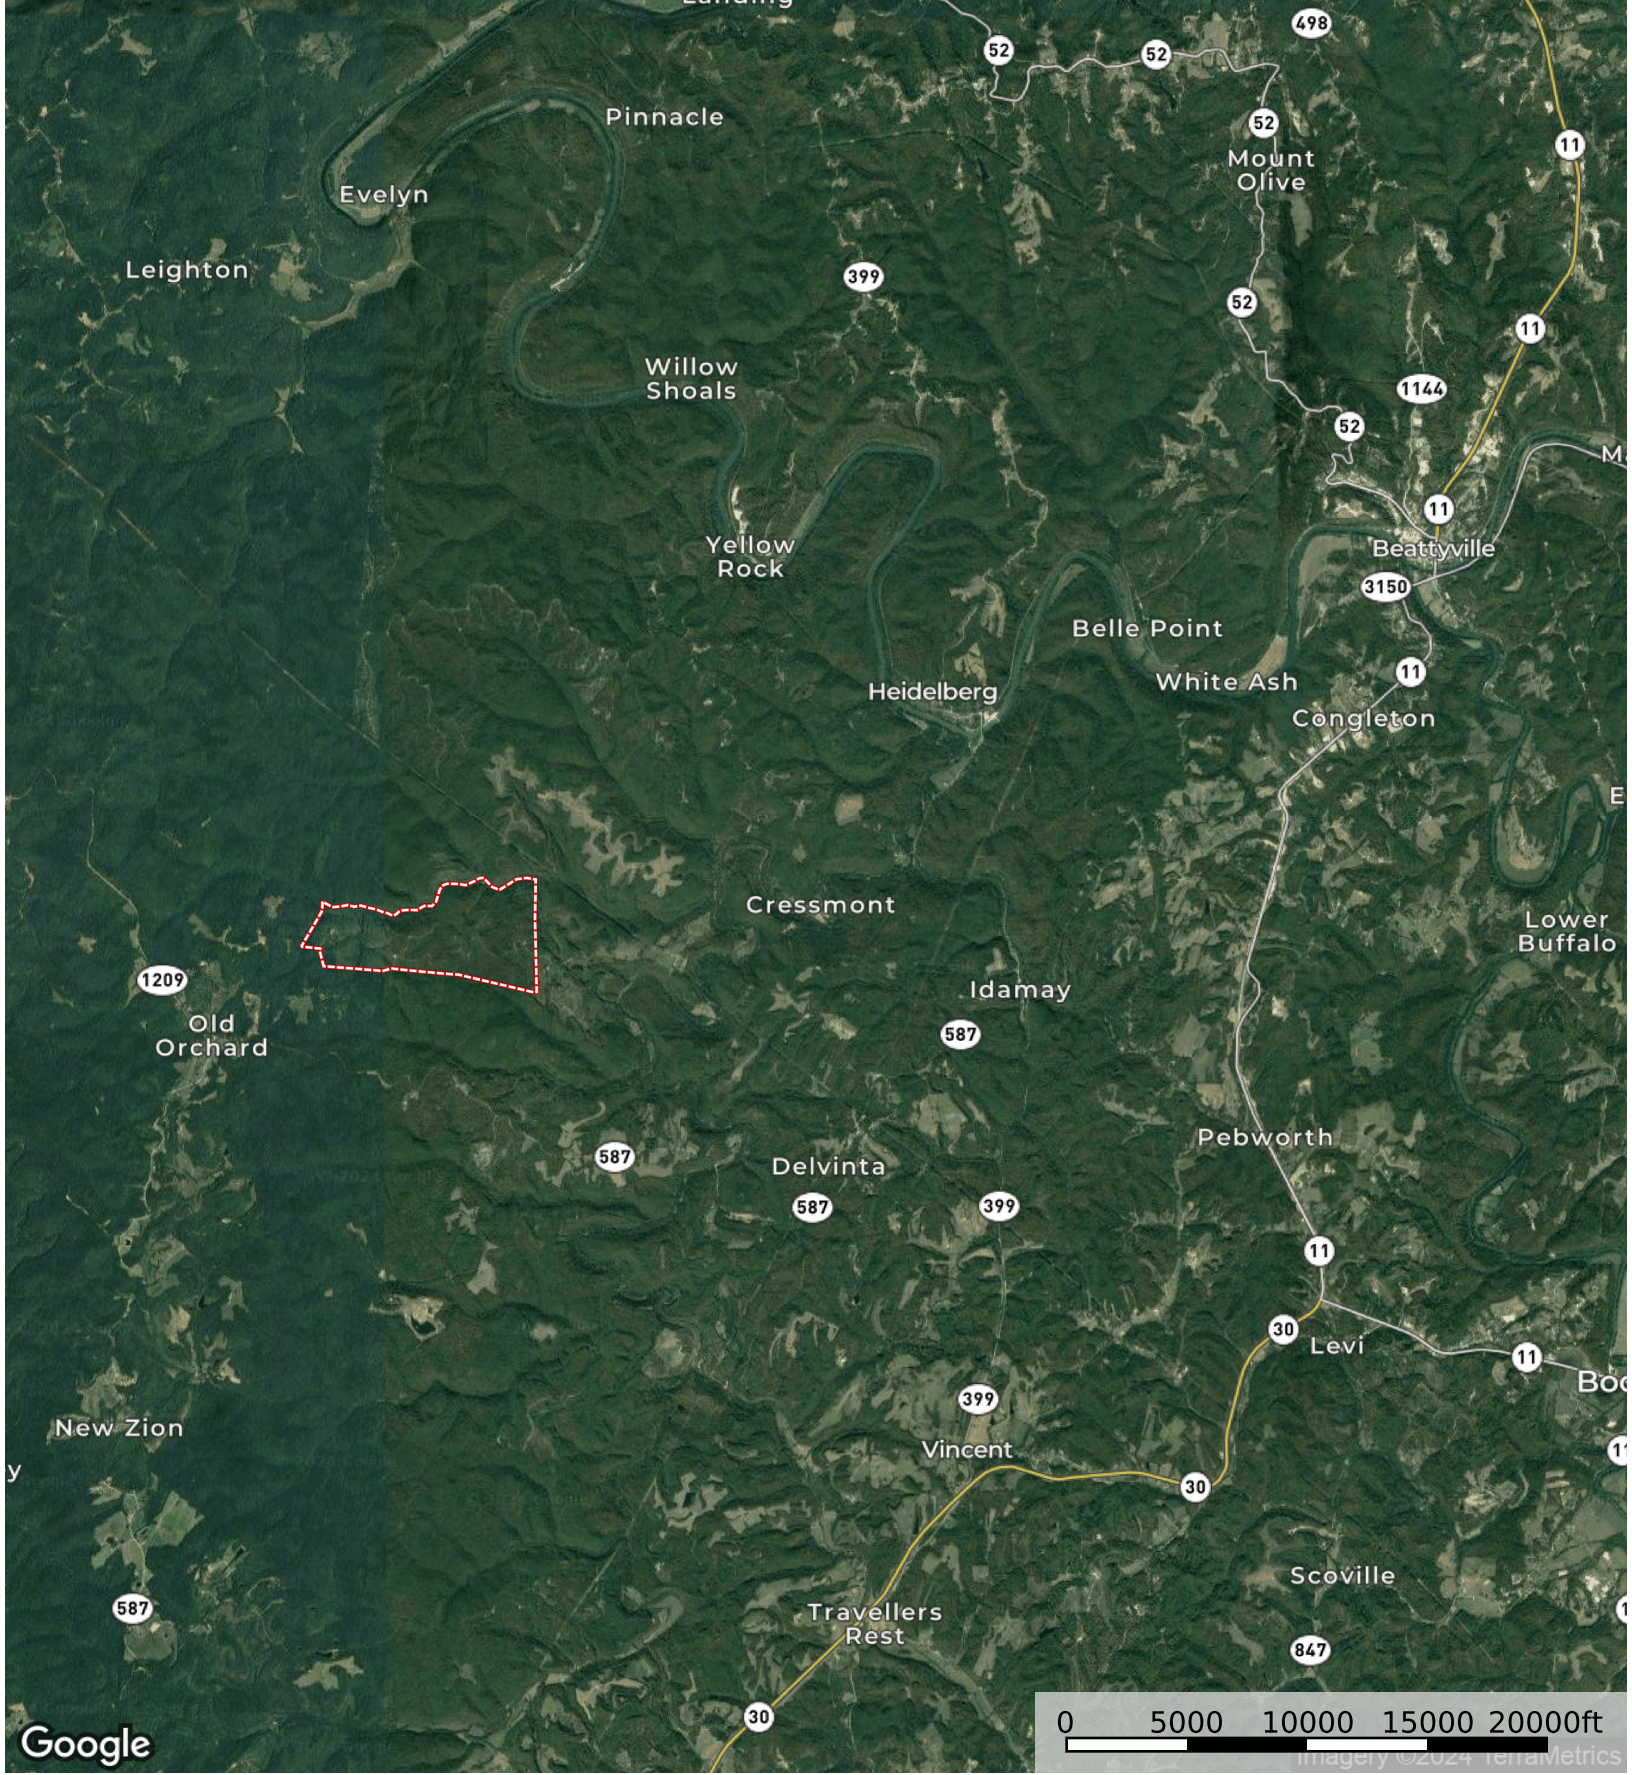

Hale Ridge Rd Tract

Lee County, Kentucky, 663 AC +/-

Boundary

Boundary

Google

Boundary

Hale Ridge Rd Tract

Lee County, Kentucky, 663 AC +/-