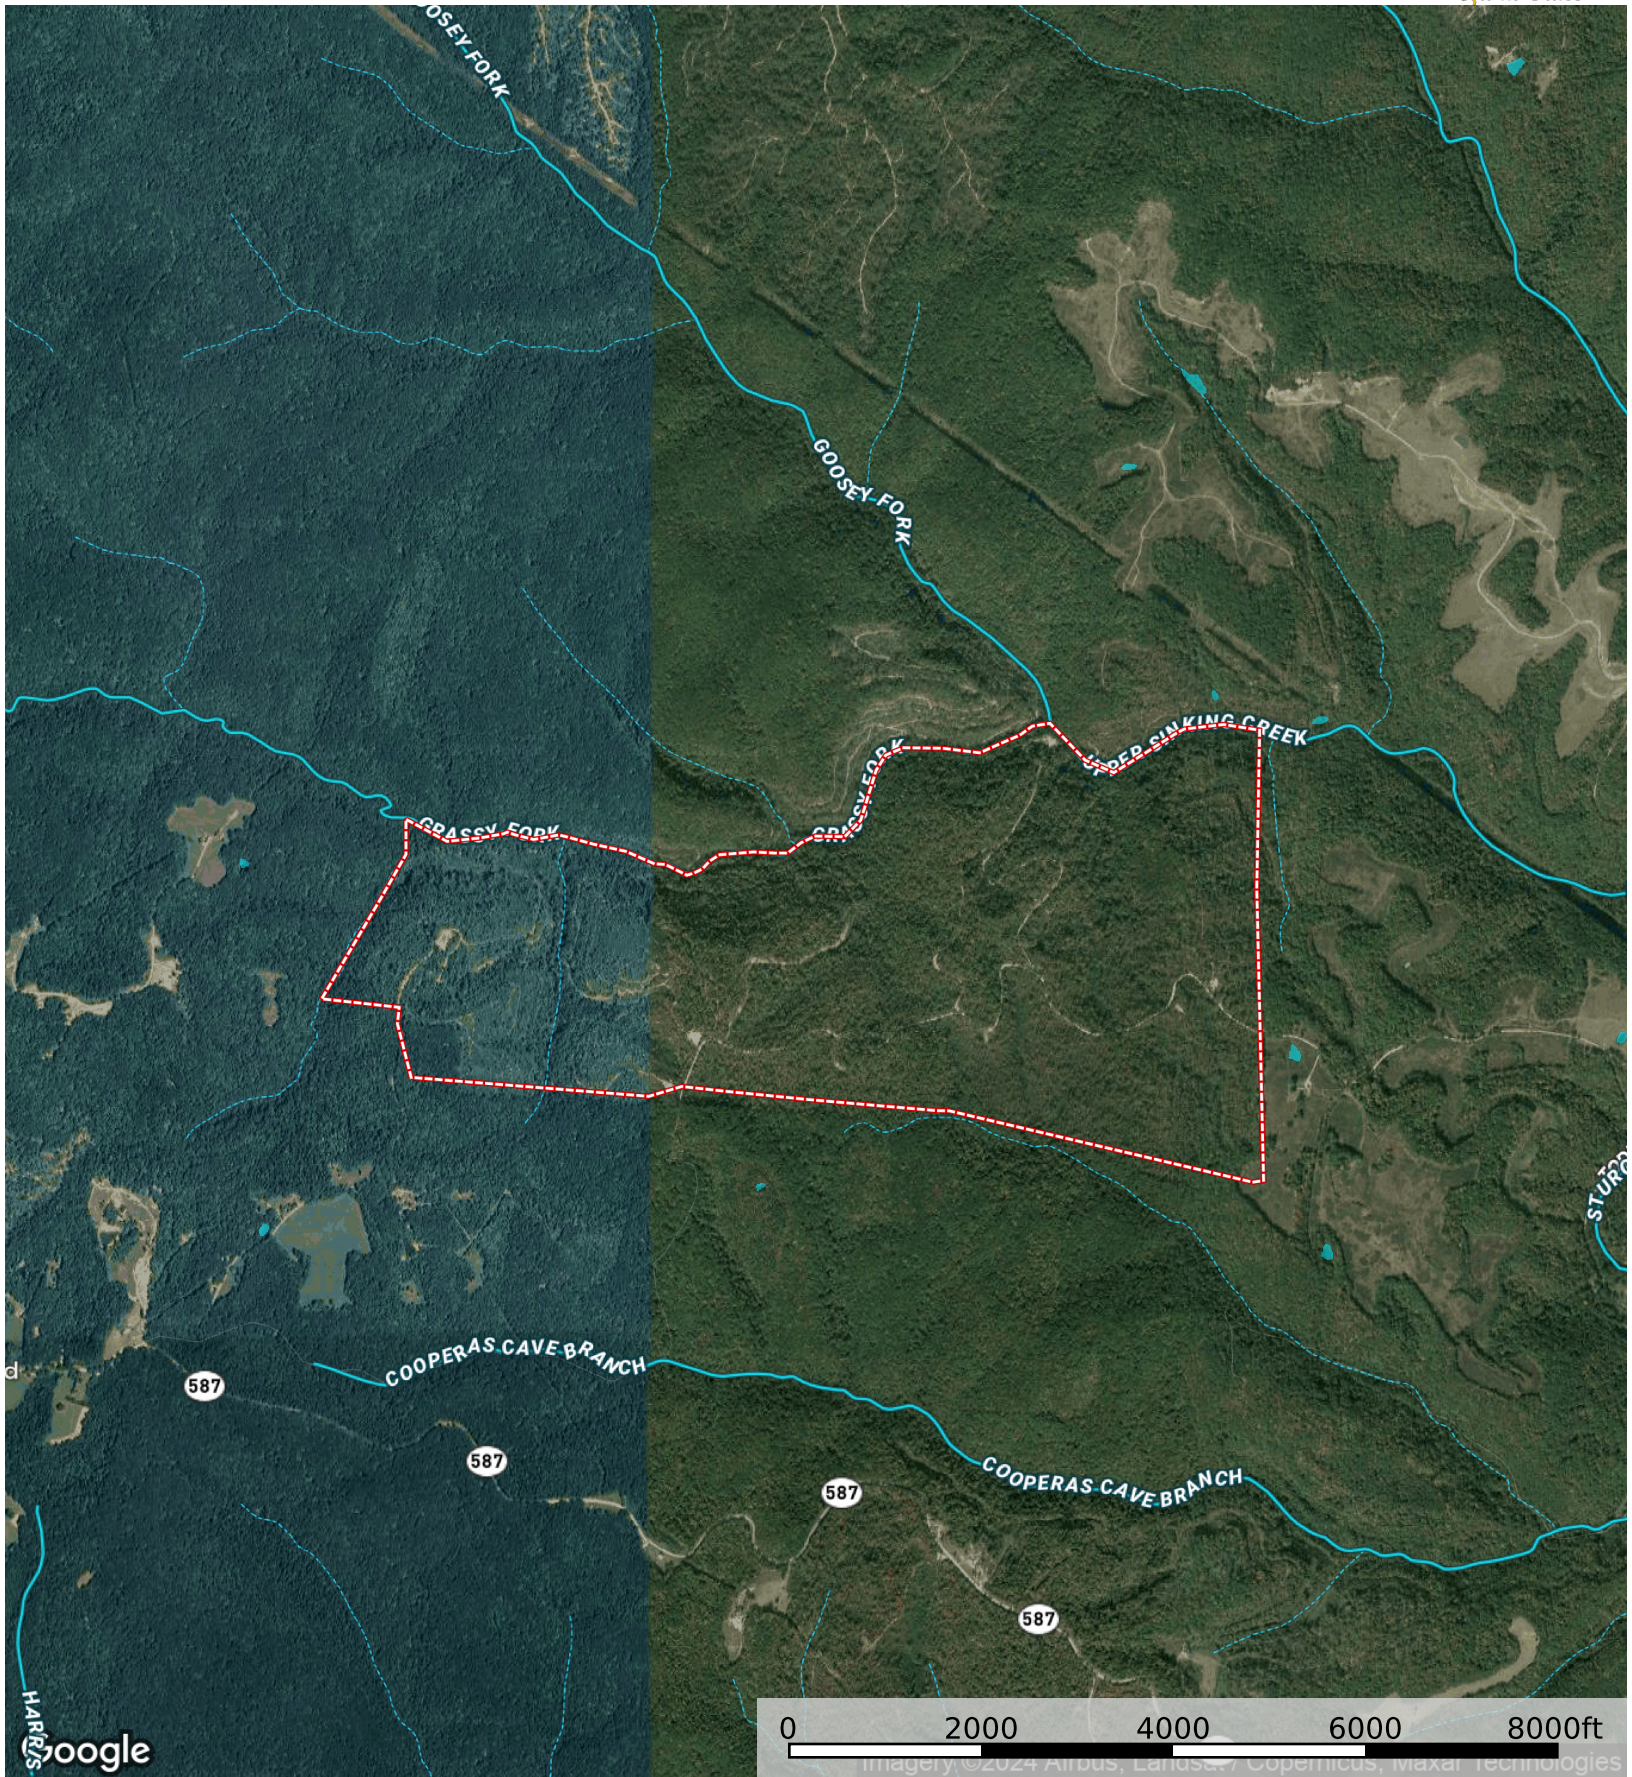

Hale Ridge Rd Tract

Lee County, Kentucky, 663 AC +/-

Boundary

Boundary

Google

Boundary

Hale Ridge Rd Tract

Lee County, Kentucky, 663 AC +/-