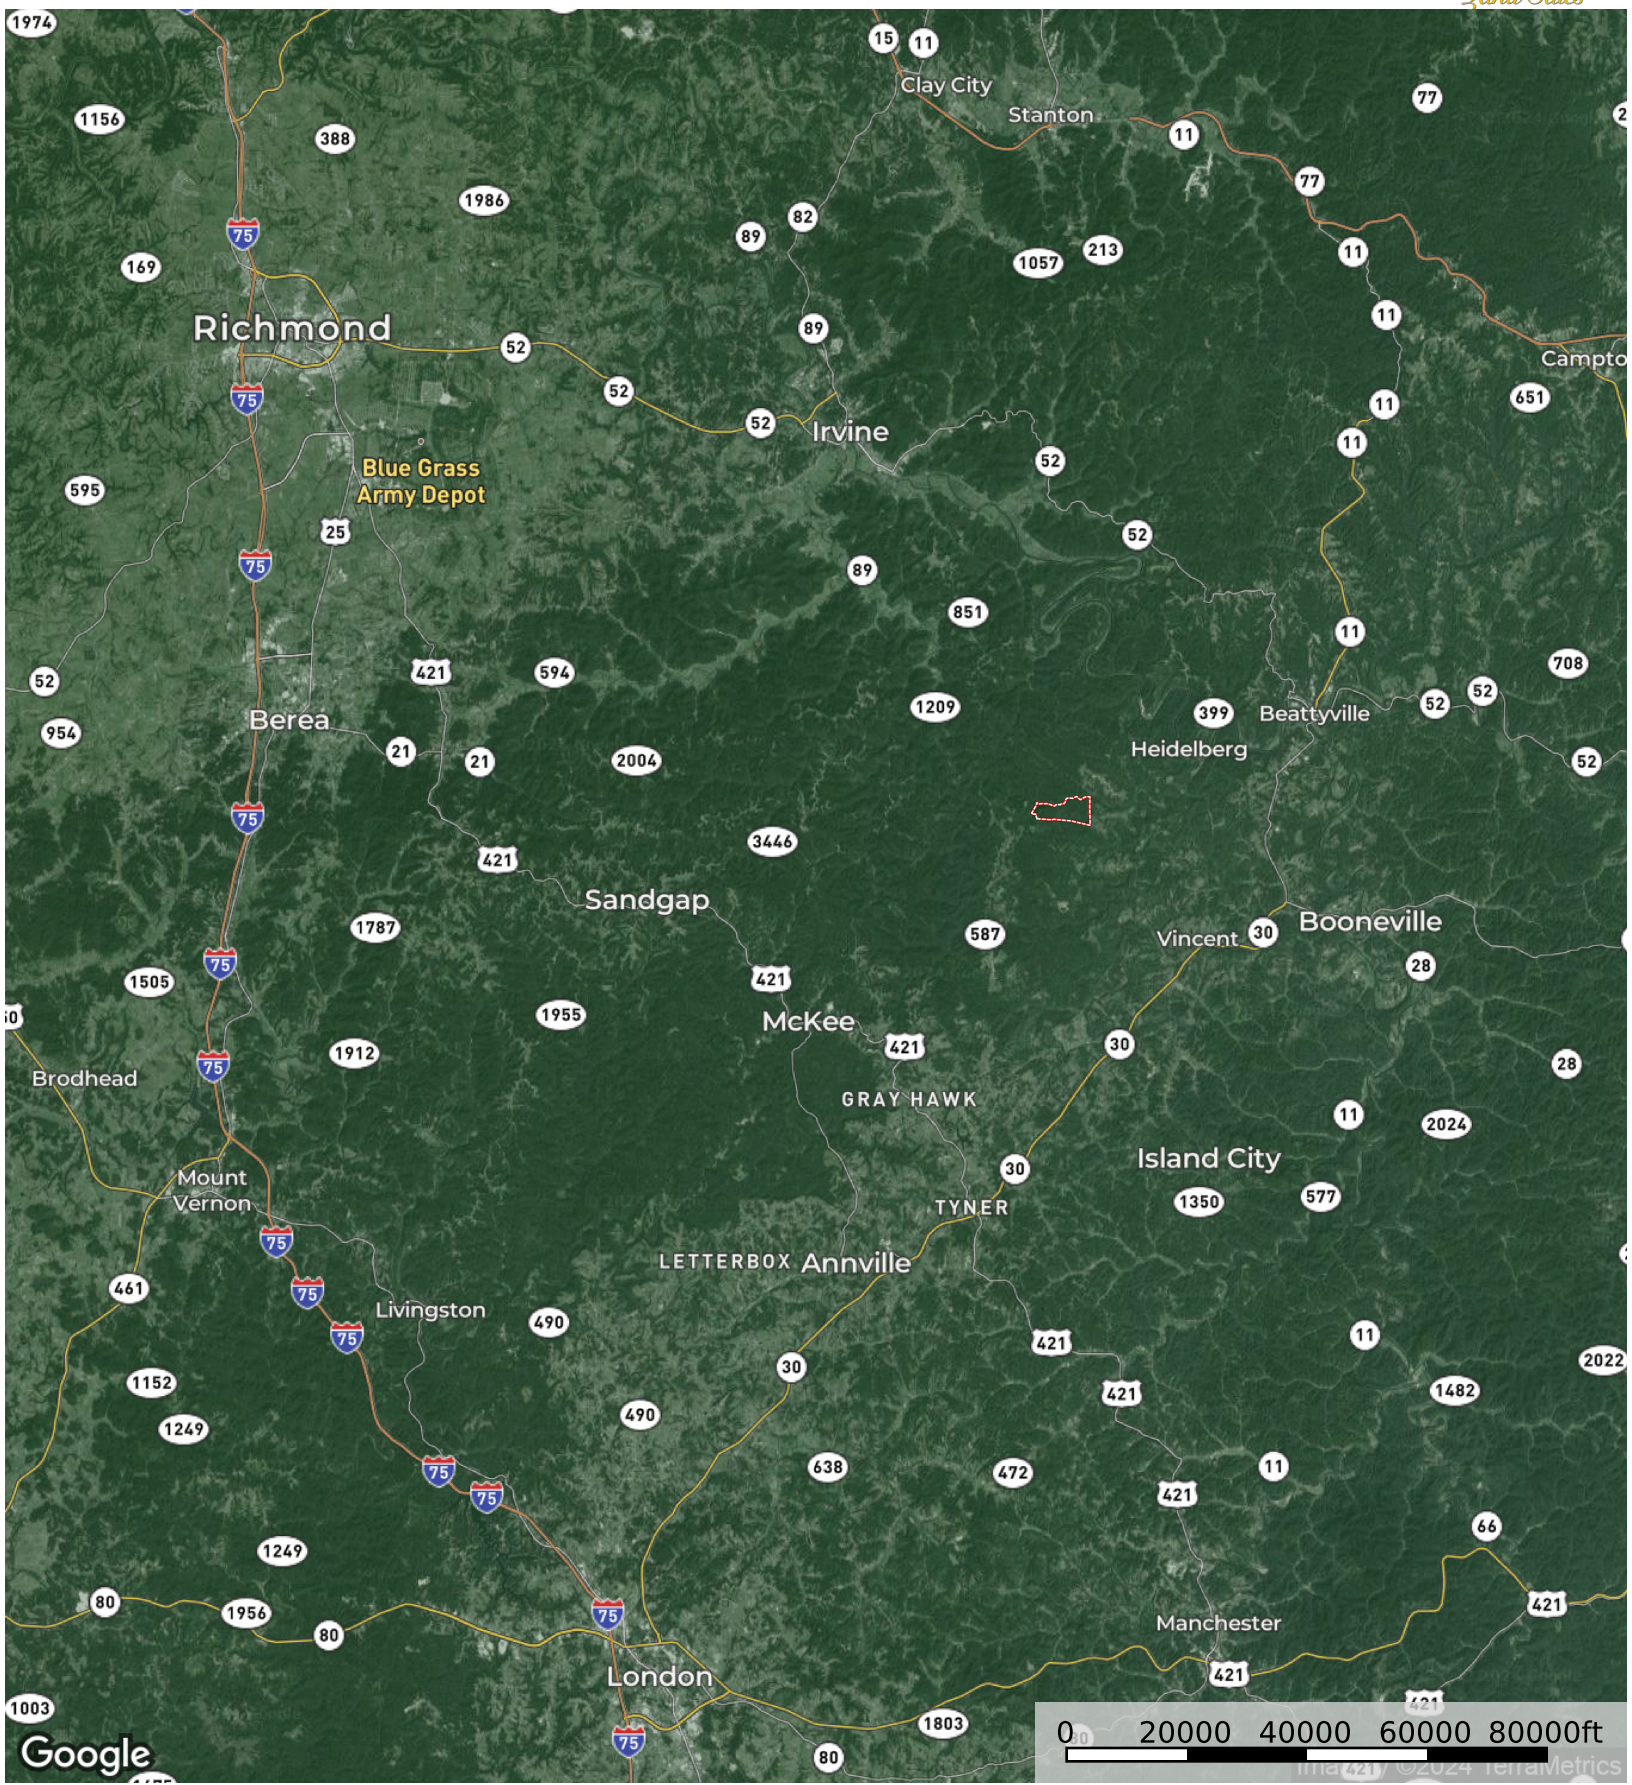

Hale Ridge Rd Tract

Lee County, Kentucky, 663 AC +/-

Boundary

Boundary

Google

Boundary

Hale Ridge Rd Tract

Lee County, Kentucky, 663 AC +/-