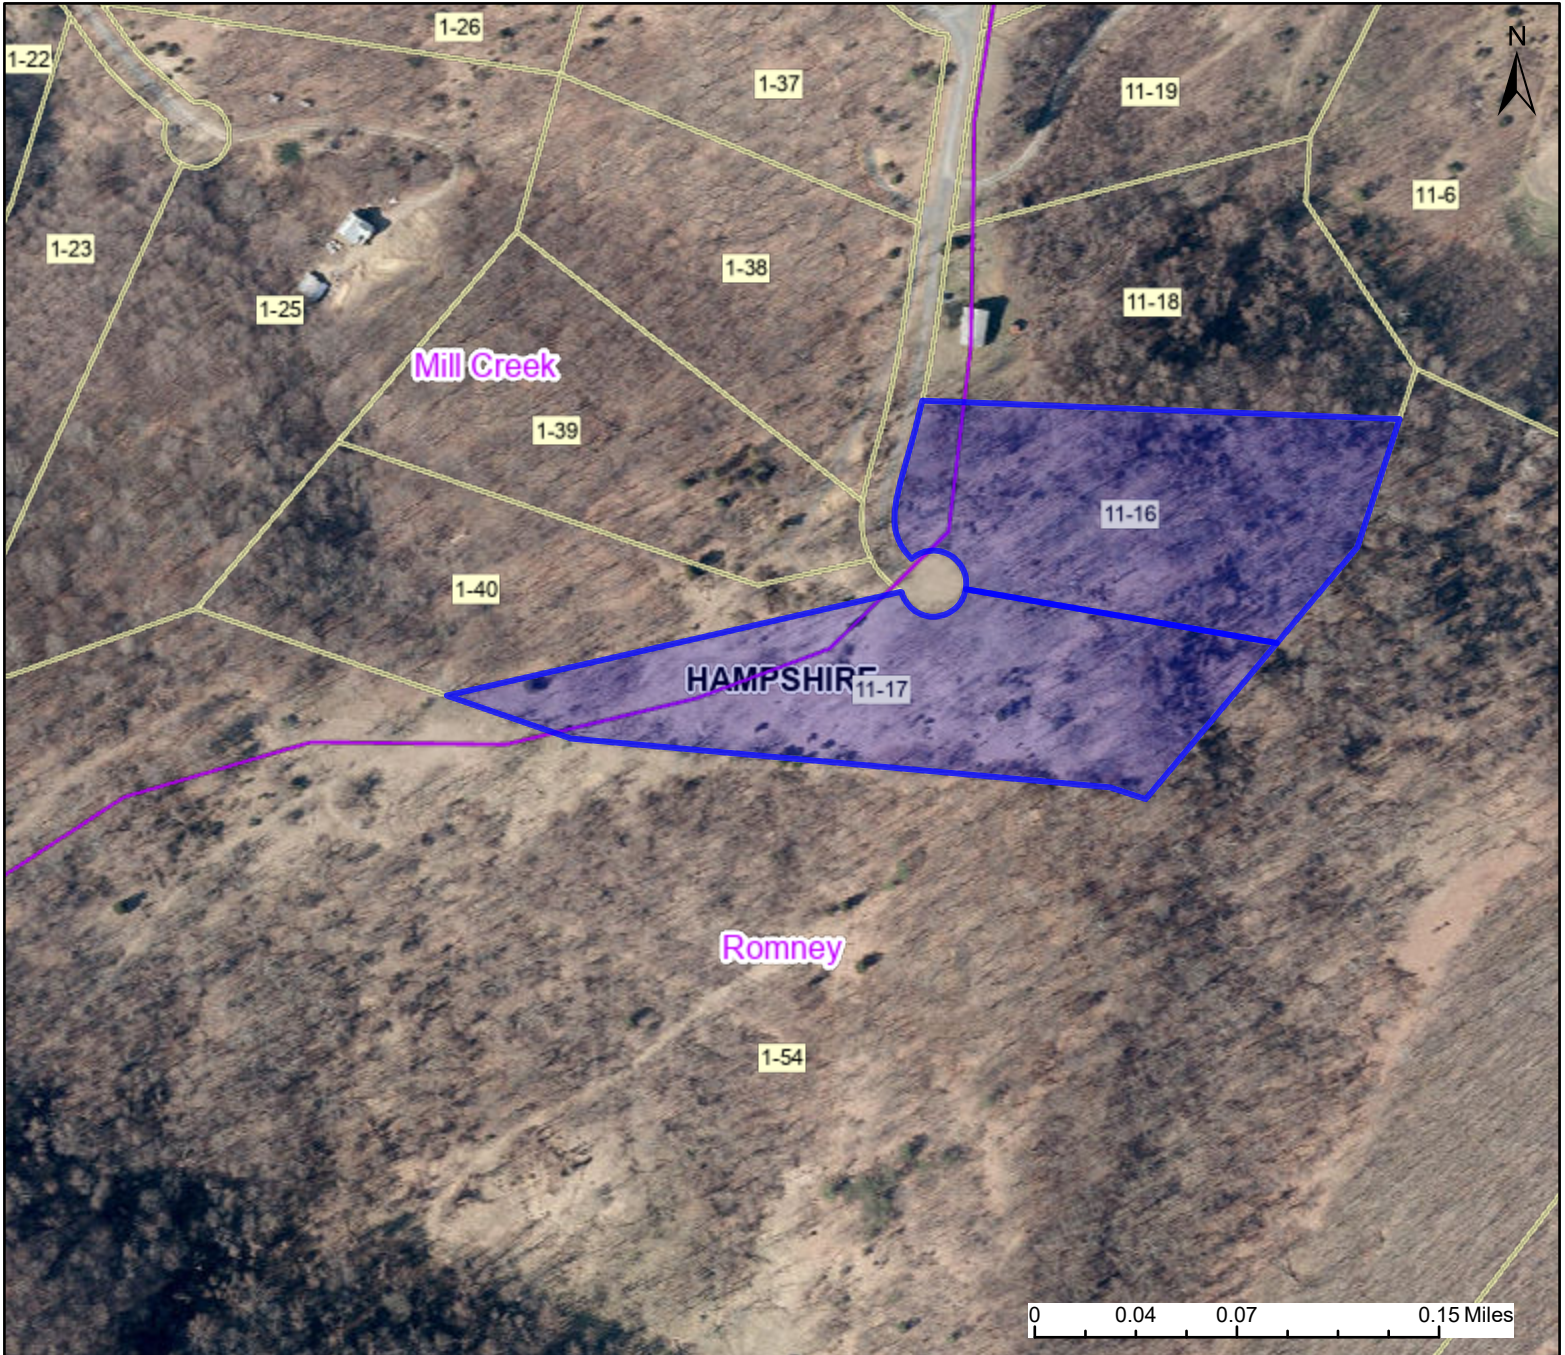

# PARCEL ID: 14-07-0011-0017-0000

### District

 Districts

### Address:

HIGH VIEW RD

### Legal Description:

DEERFIELD HIGHLANDS; PHASE 2 LOT 24  
5.344 ACRES