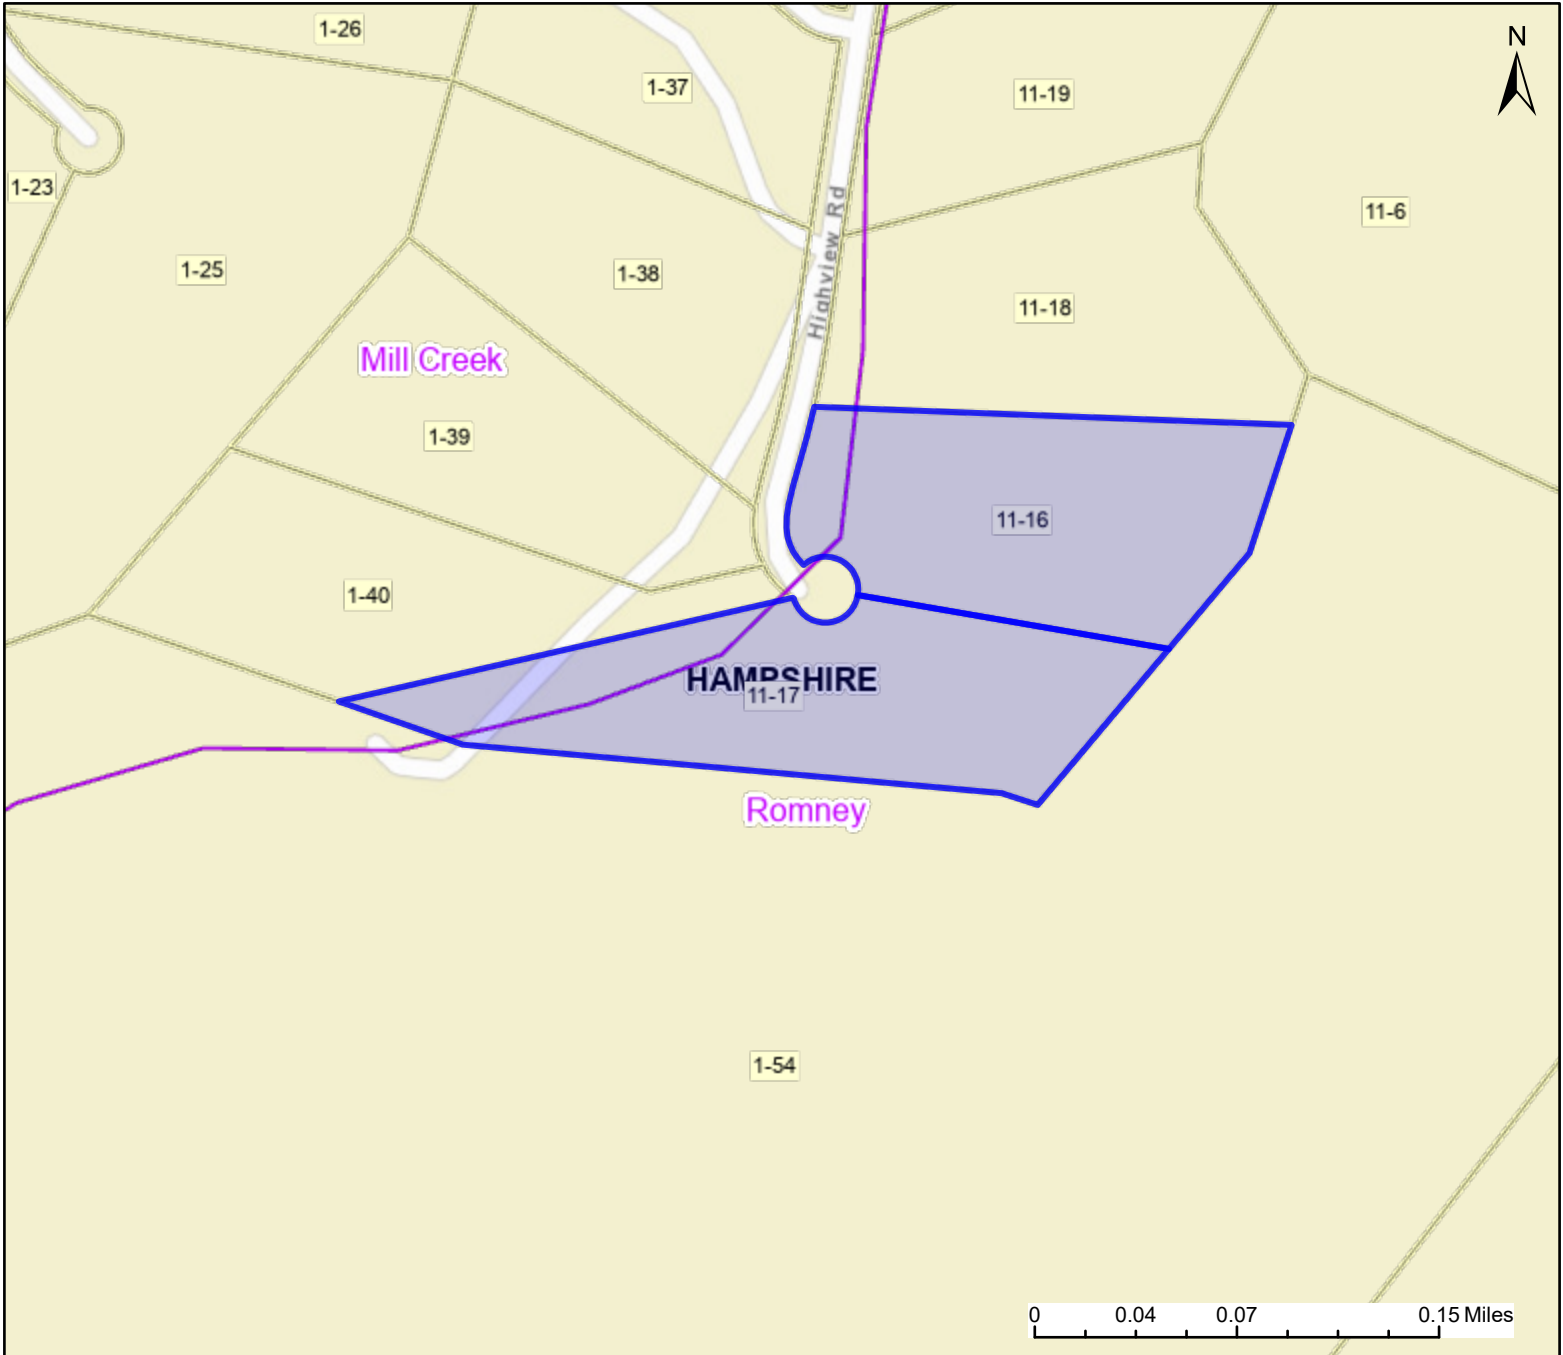

PARCEL ID: 14-07-0011-0017-0000

Legend

District

 Districts

Parcel

 WVParcels

User Notes:

Map created on April 30, 2024

Owner(s):

ARNDT MARK P & CYNTHIA B

Address:

HIGH VIEW RD

Class Type:

Residential

Legal Description:

DEERFIELD HIGHLANDS; PHASE 2 LOT 24
5.344 ACRES