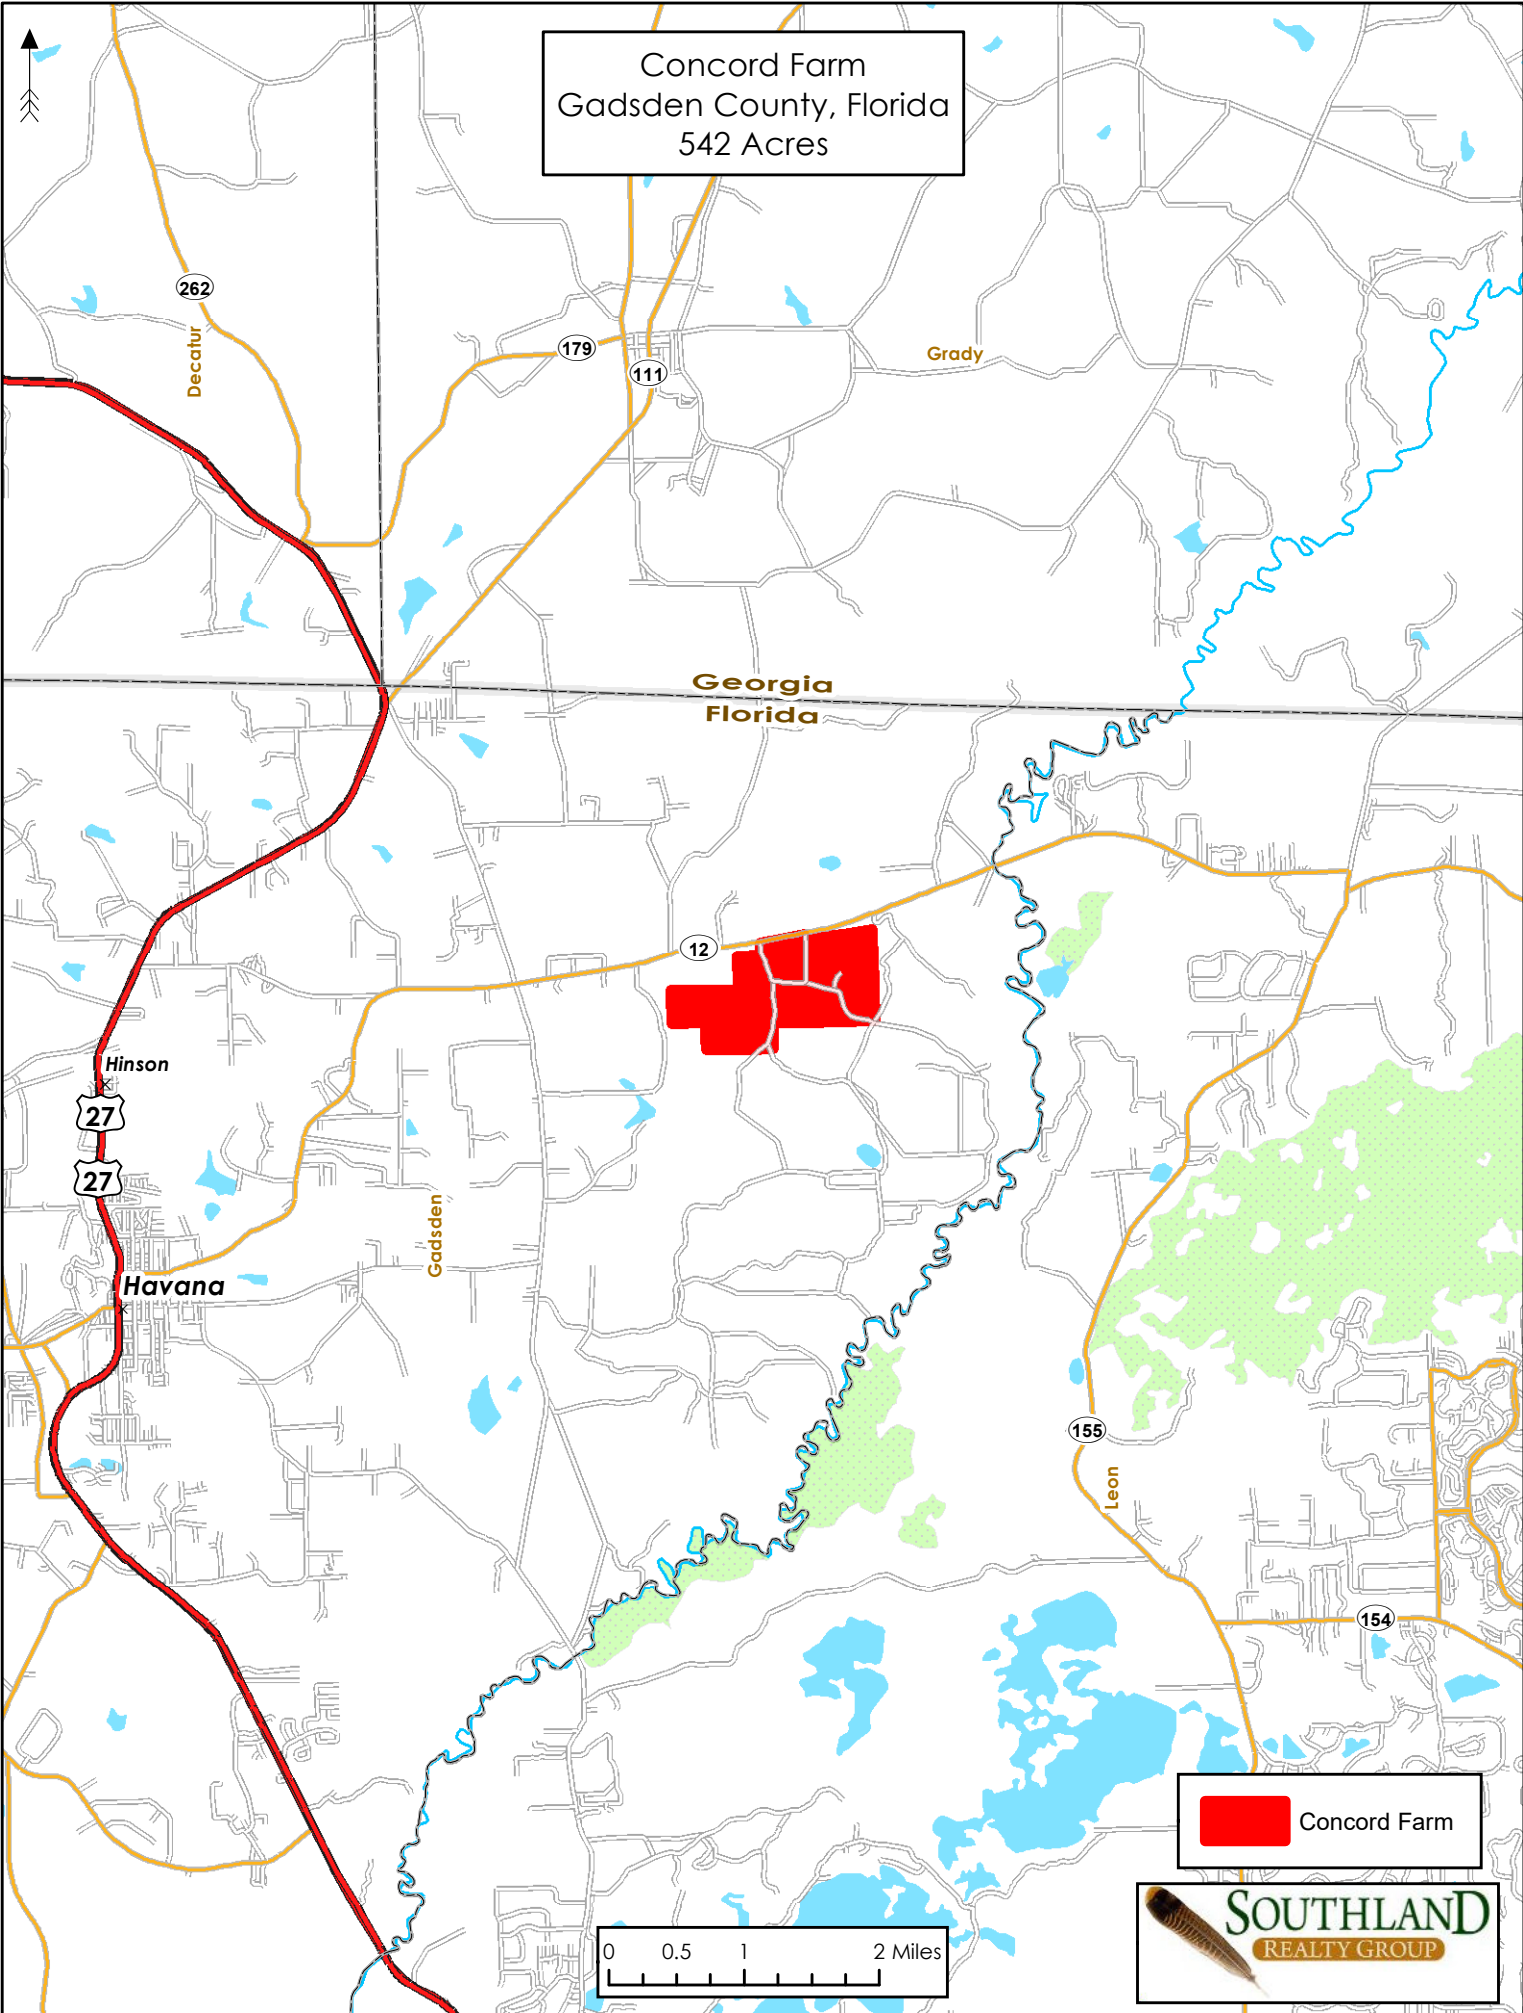

Concord Farm
Gadsden County, Florida
542 Acres

 Concord Farm

Concord Farm
Gadsden County, Florida
542 Acres

 Concord Farm

Concord Farm
Gadsden County, Florida
542 Acres

Concord Farm

0 0.125 0.25 0.5 Miles

Copyright © 20

Concord Farm
Gadsden County, Florida
542 Acres

Cairo, Concord Rd

Gray Farm Rd

Fairbanks Ferry Rd

Horseshoe Rd

Barber Rd

Concord Farm

Concord Farm
Gadsden County, Florida
542 Acres

Cairo, Concord Rd

Gray Farm Rd

Fairbanks Ferry Rd

Horseshoe Rd

RURAL
RESIDENTIAL
ZONING

Barber Rd

Concord Farm
Rural Residential Zoning