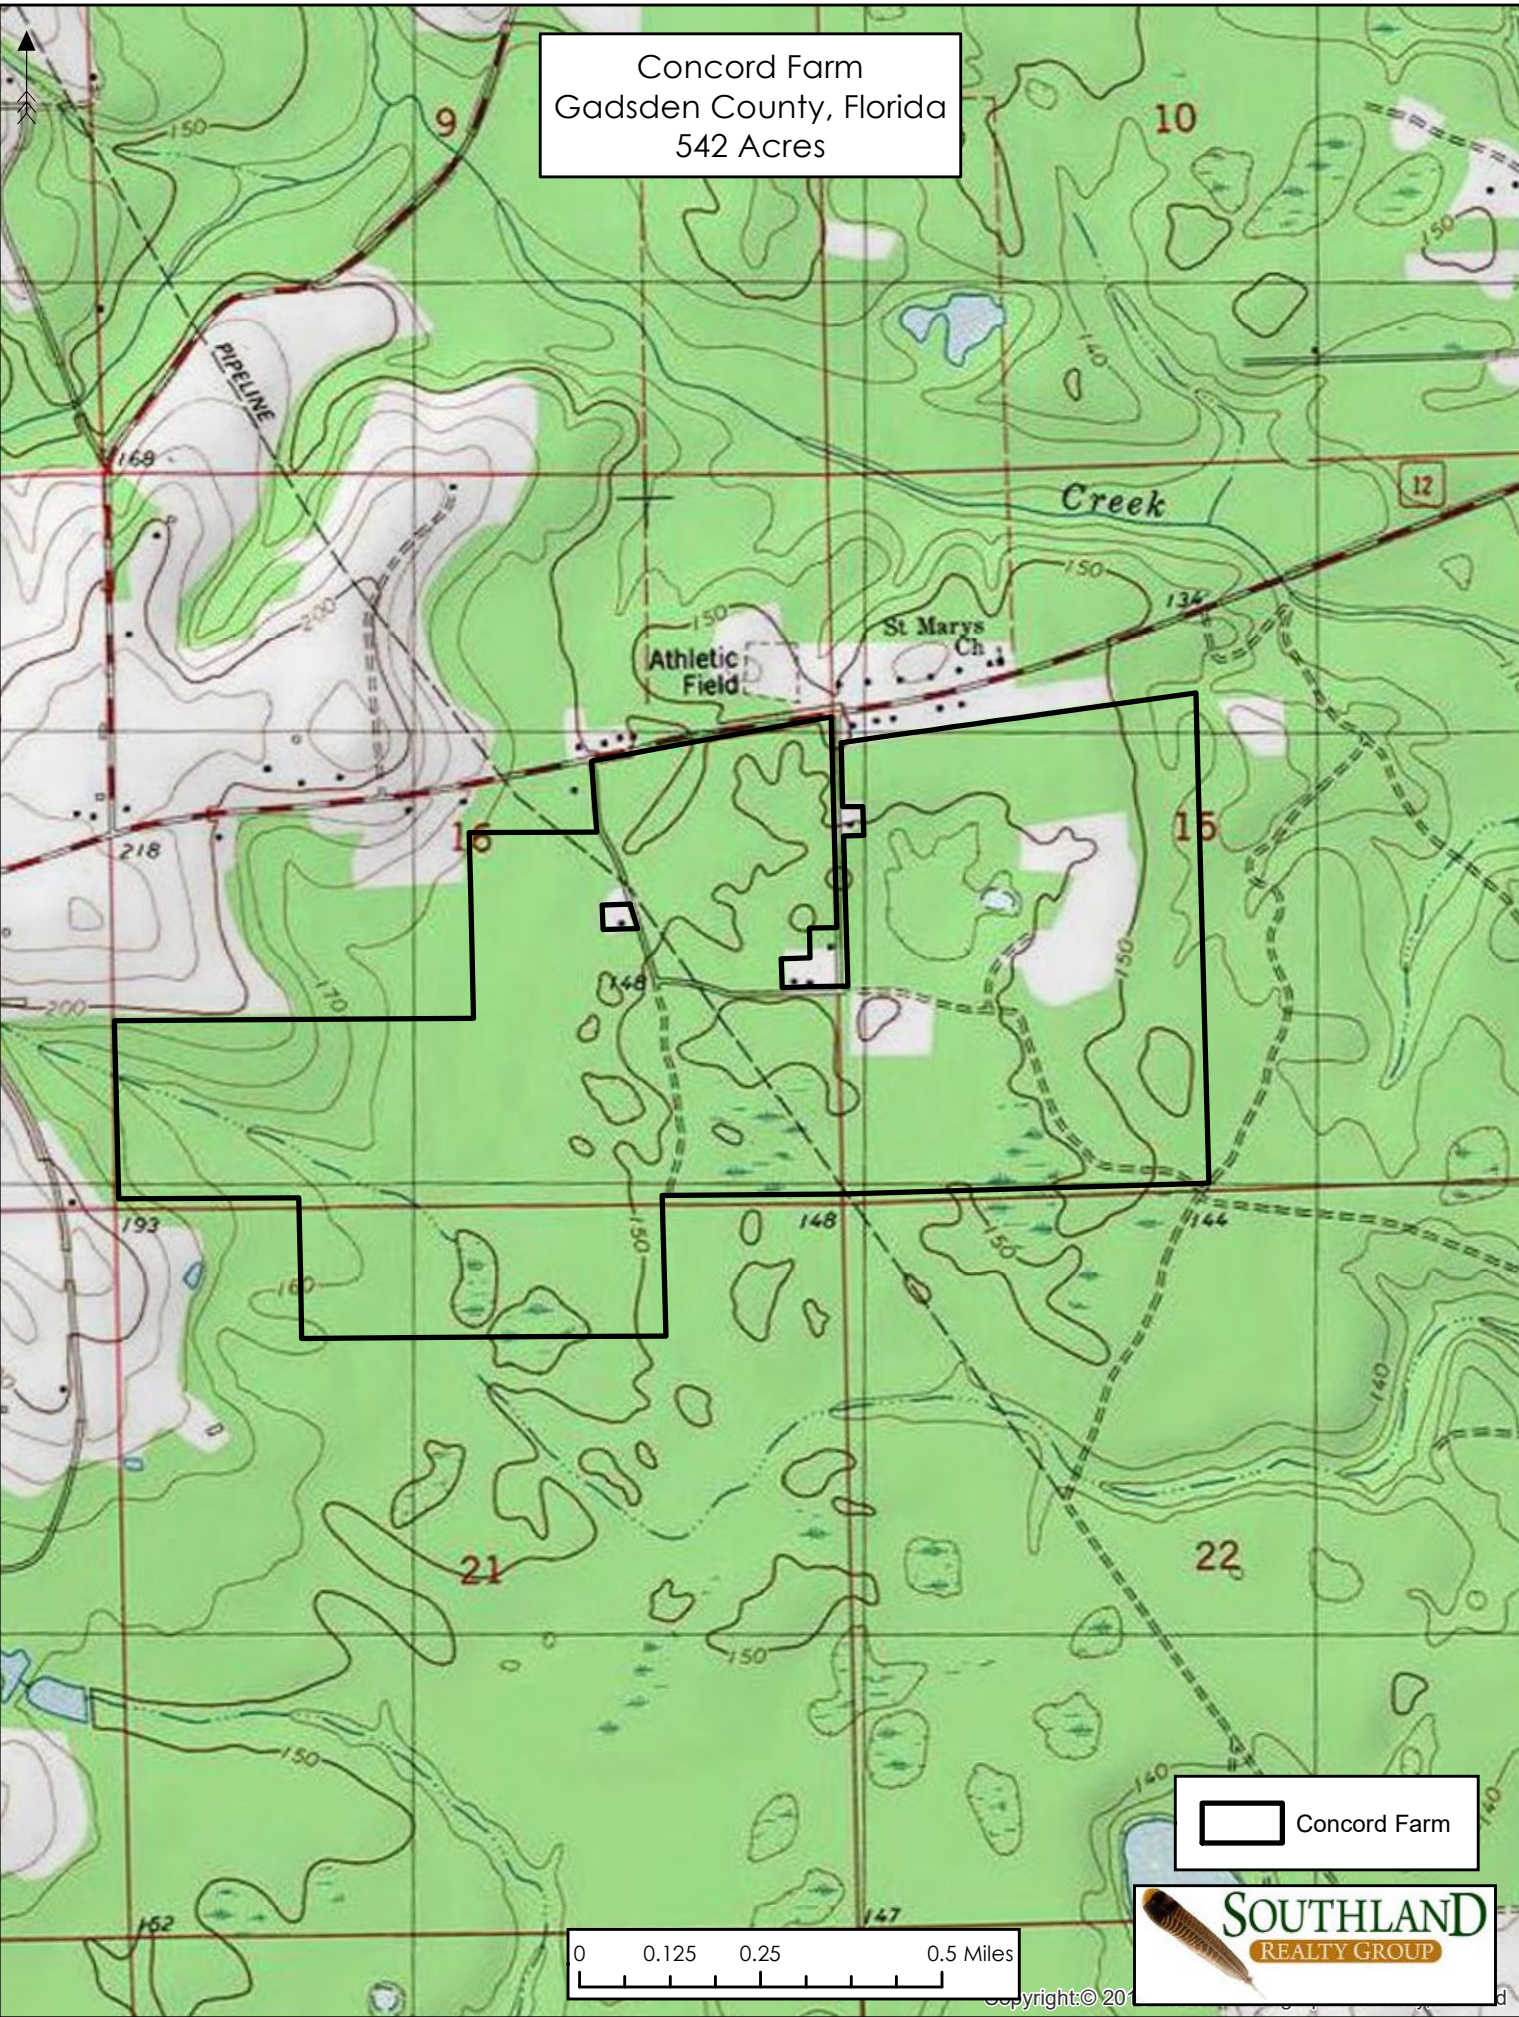

Concord Farm
Gadsden County, Florida
542 Acres

 Concord Farm

Concord Farm
Gadsden County, Florida
542 Acres

 Concord Farm

Concord Farm
Gadsden County, Florida
542 Acres

Concord Farm

0 0.125 0.25 0.5 Miles

Copyright © 20

Concord Farm
Gadsden County, Florida
542 Acres

Cairo, Concord Rd

Gray Farm Rd

Fairbanks Ferry Rd

Horseshoe Rd

Barber Rd

Concord Farm

Concord Farm
Gadsden County, Florida
542 Acres

Cairo, Concord Rd

Gray Farm Rd

Fairbanks Ferry Rd

Horseshoe Rd

RURAL
RESIDENTIAL
ZONING

Barber Rd

Concord Farm
Rural Residential Zoning