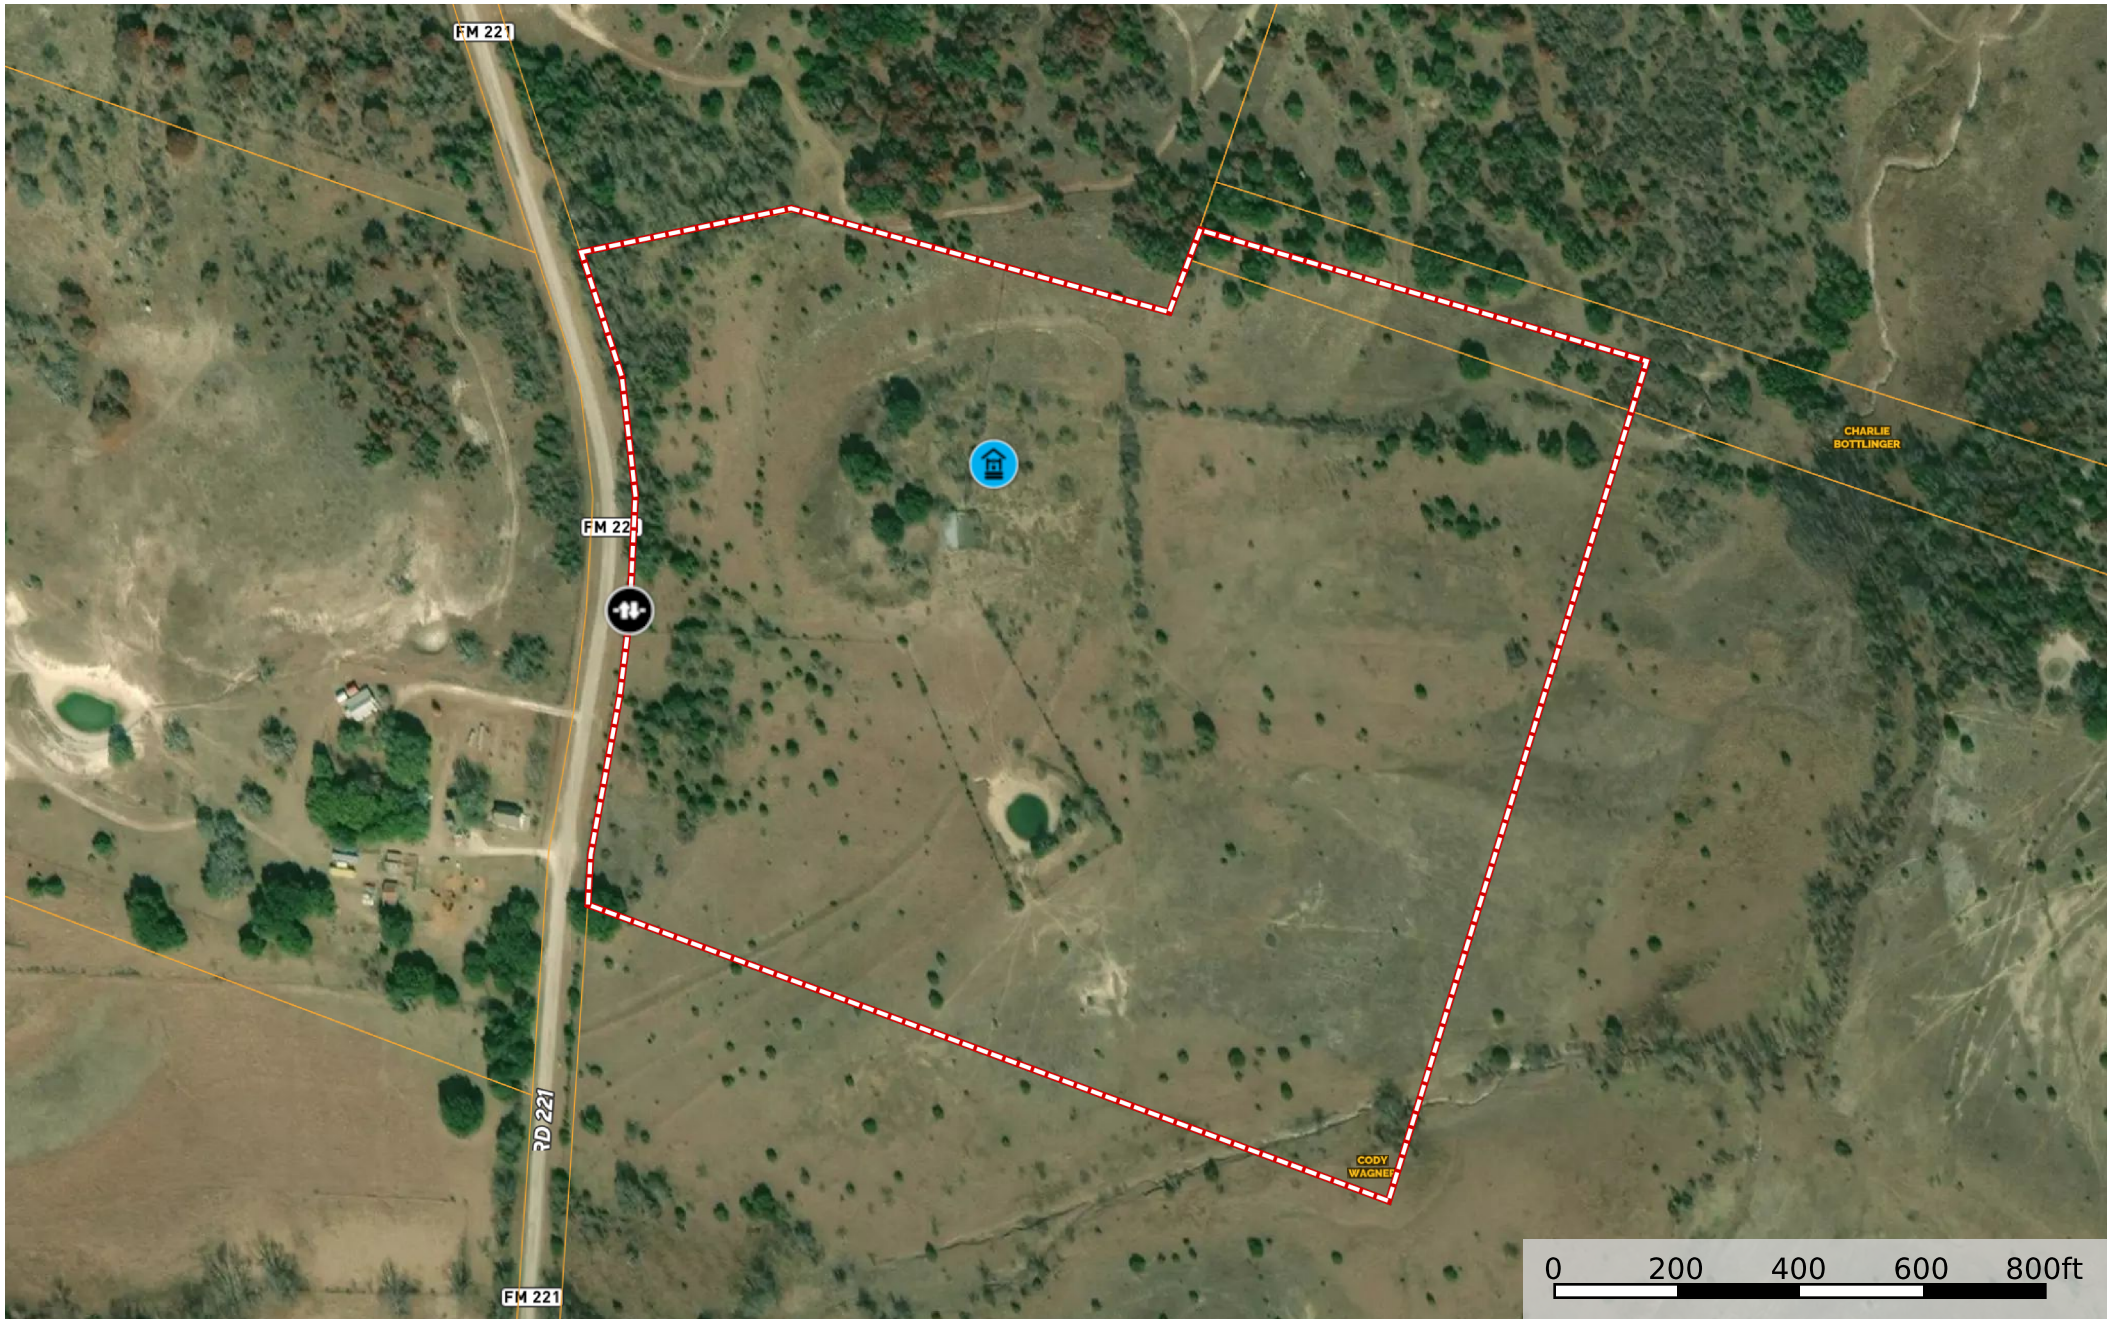

44.84 acres (Wagner)

Hamilton County, Texas, 44.84 AC +/-

 Well  Gate  Boundary