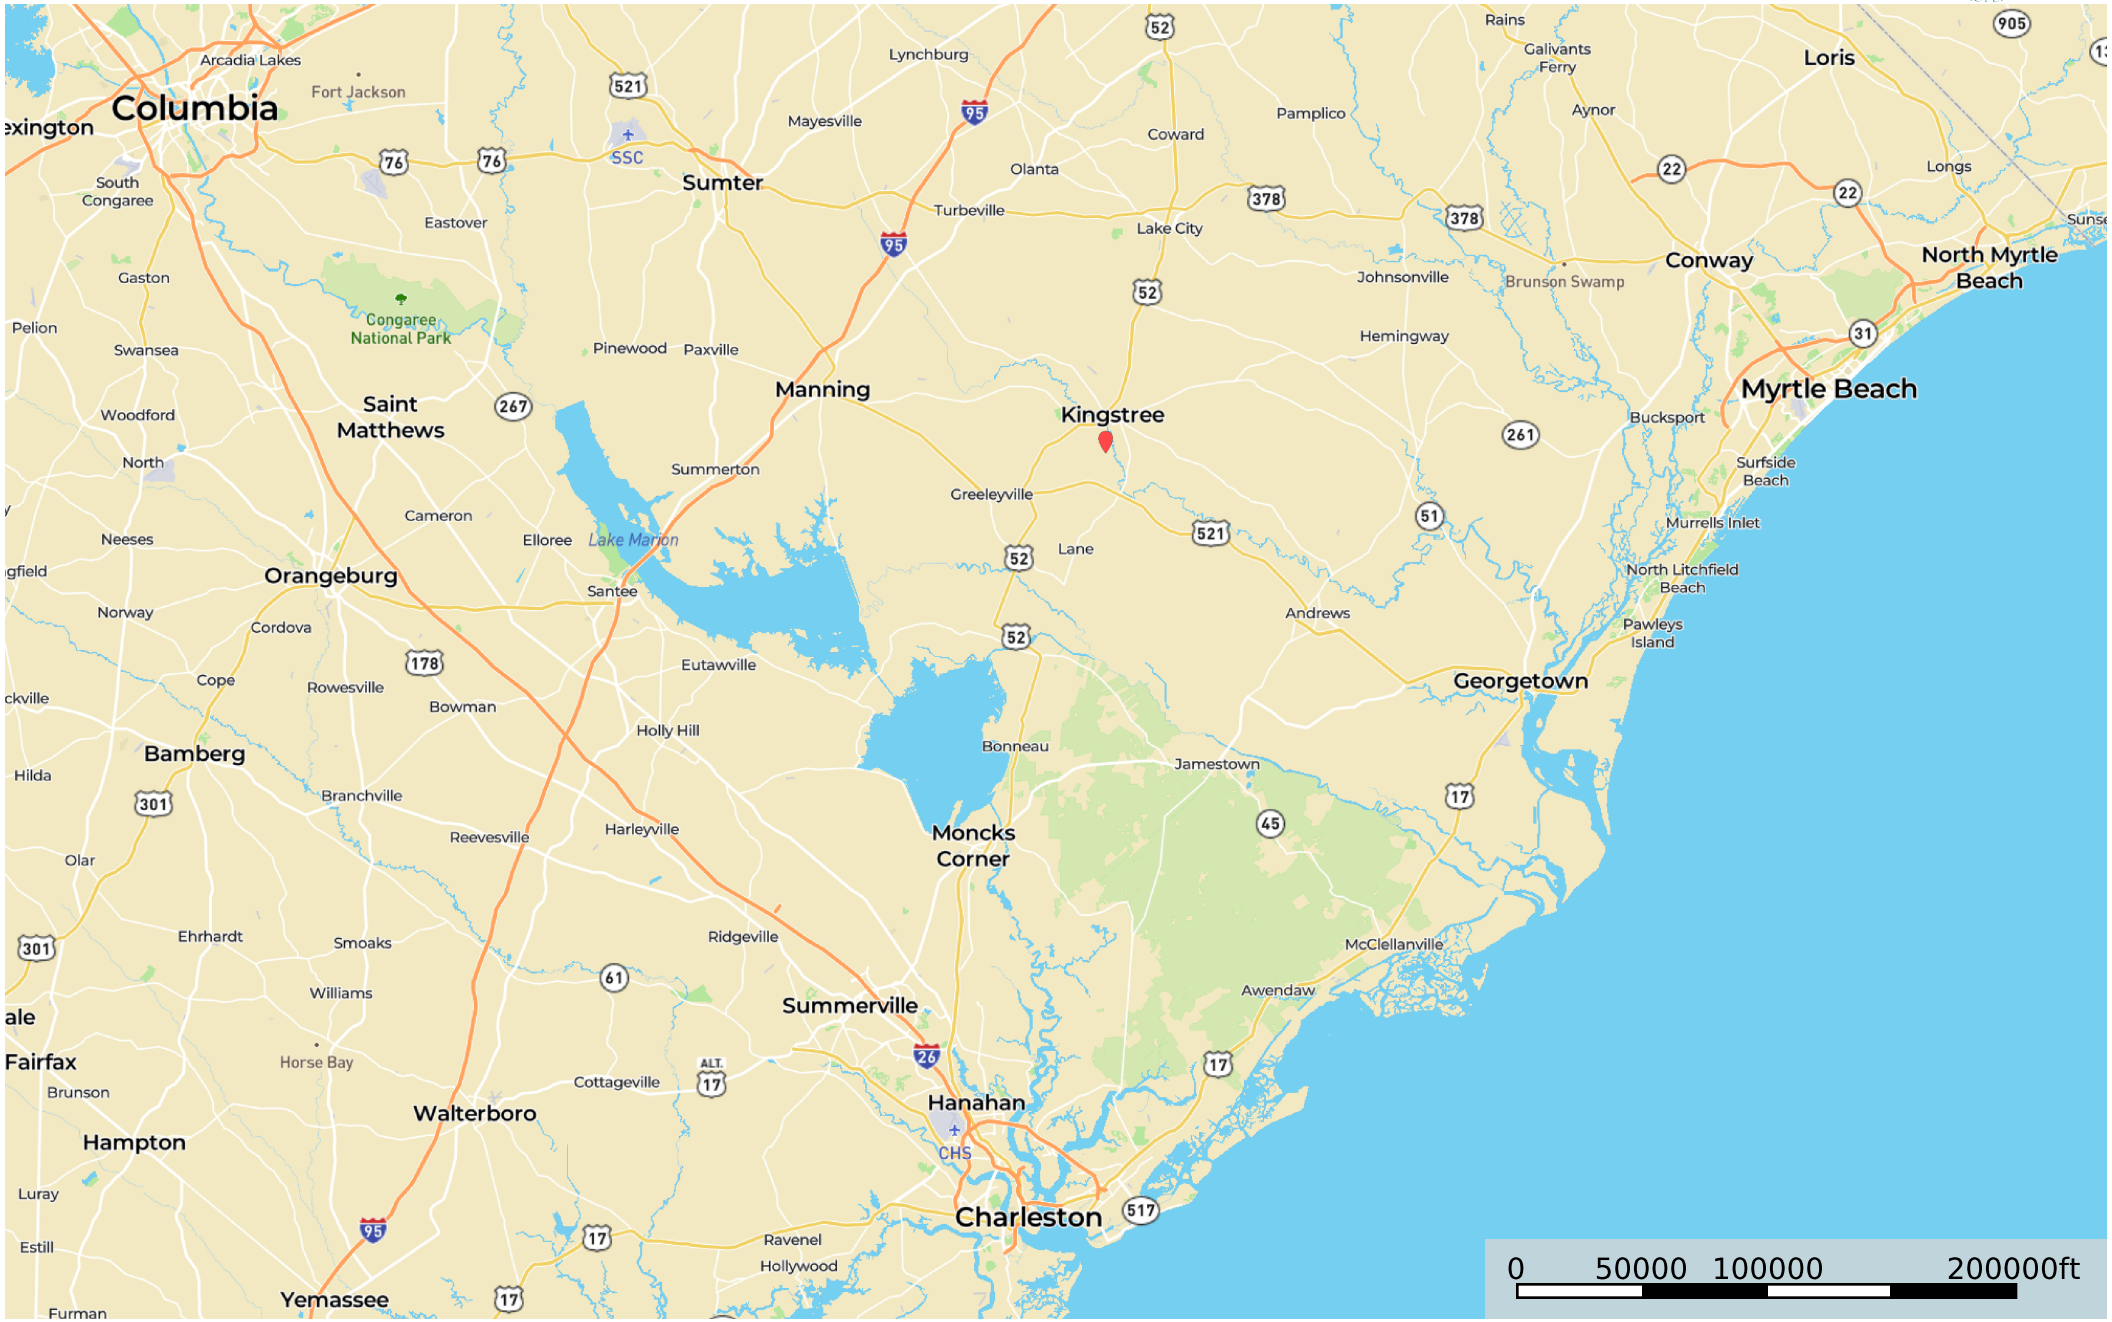

# New Farm

Williamsburg County, South Carolina, 114 AC +/-

Marker