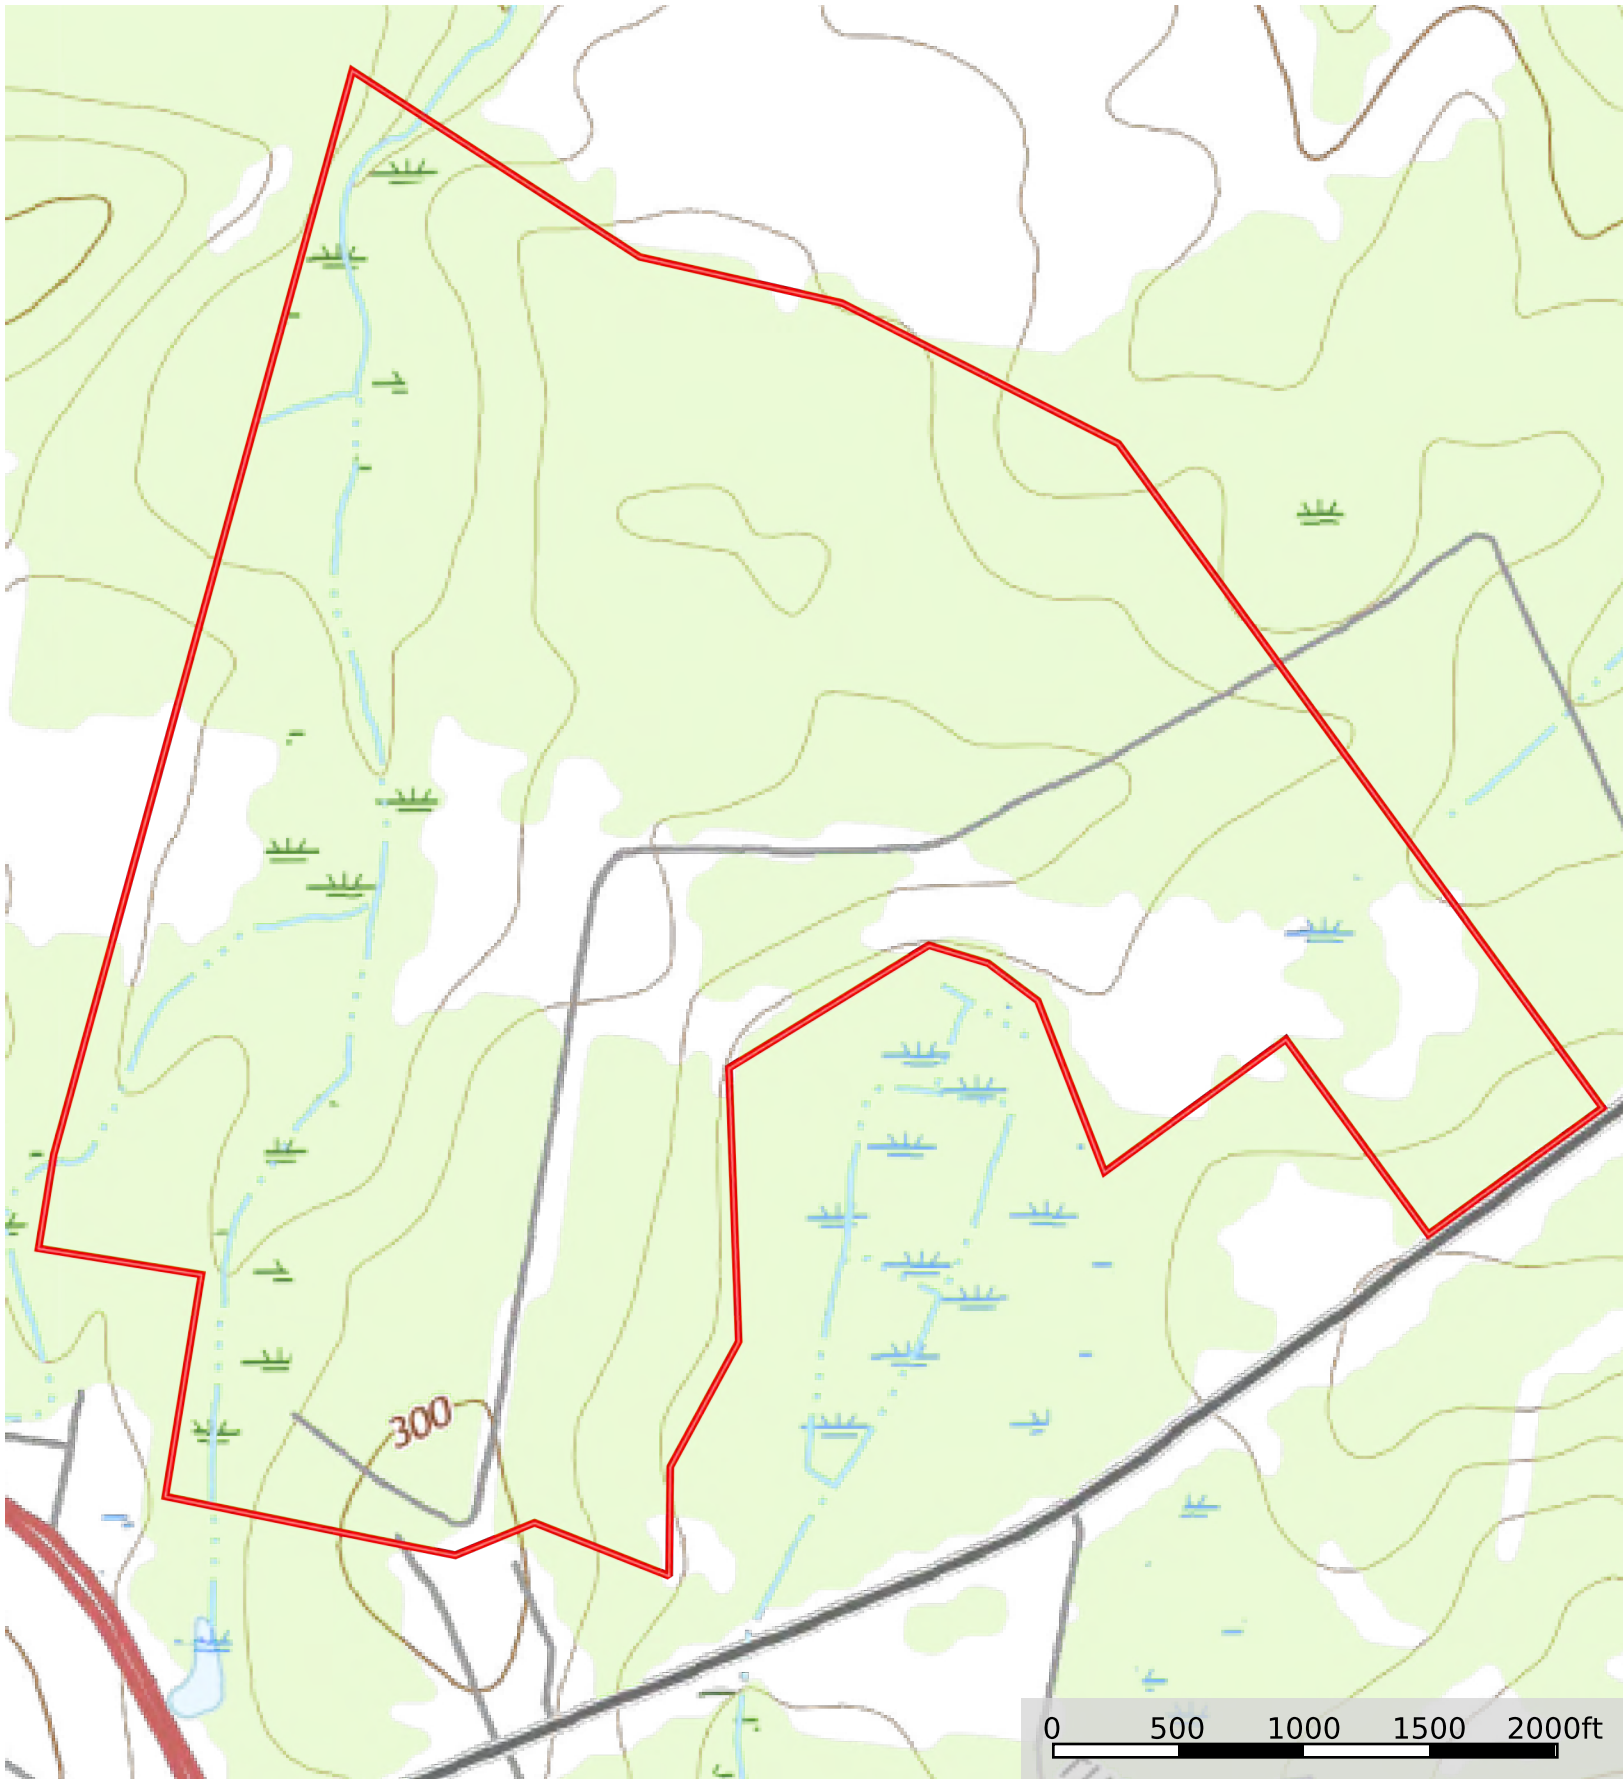

427+/- Acres Hwy 56
Burke County, Georgia, AC +/-

 Boundary