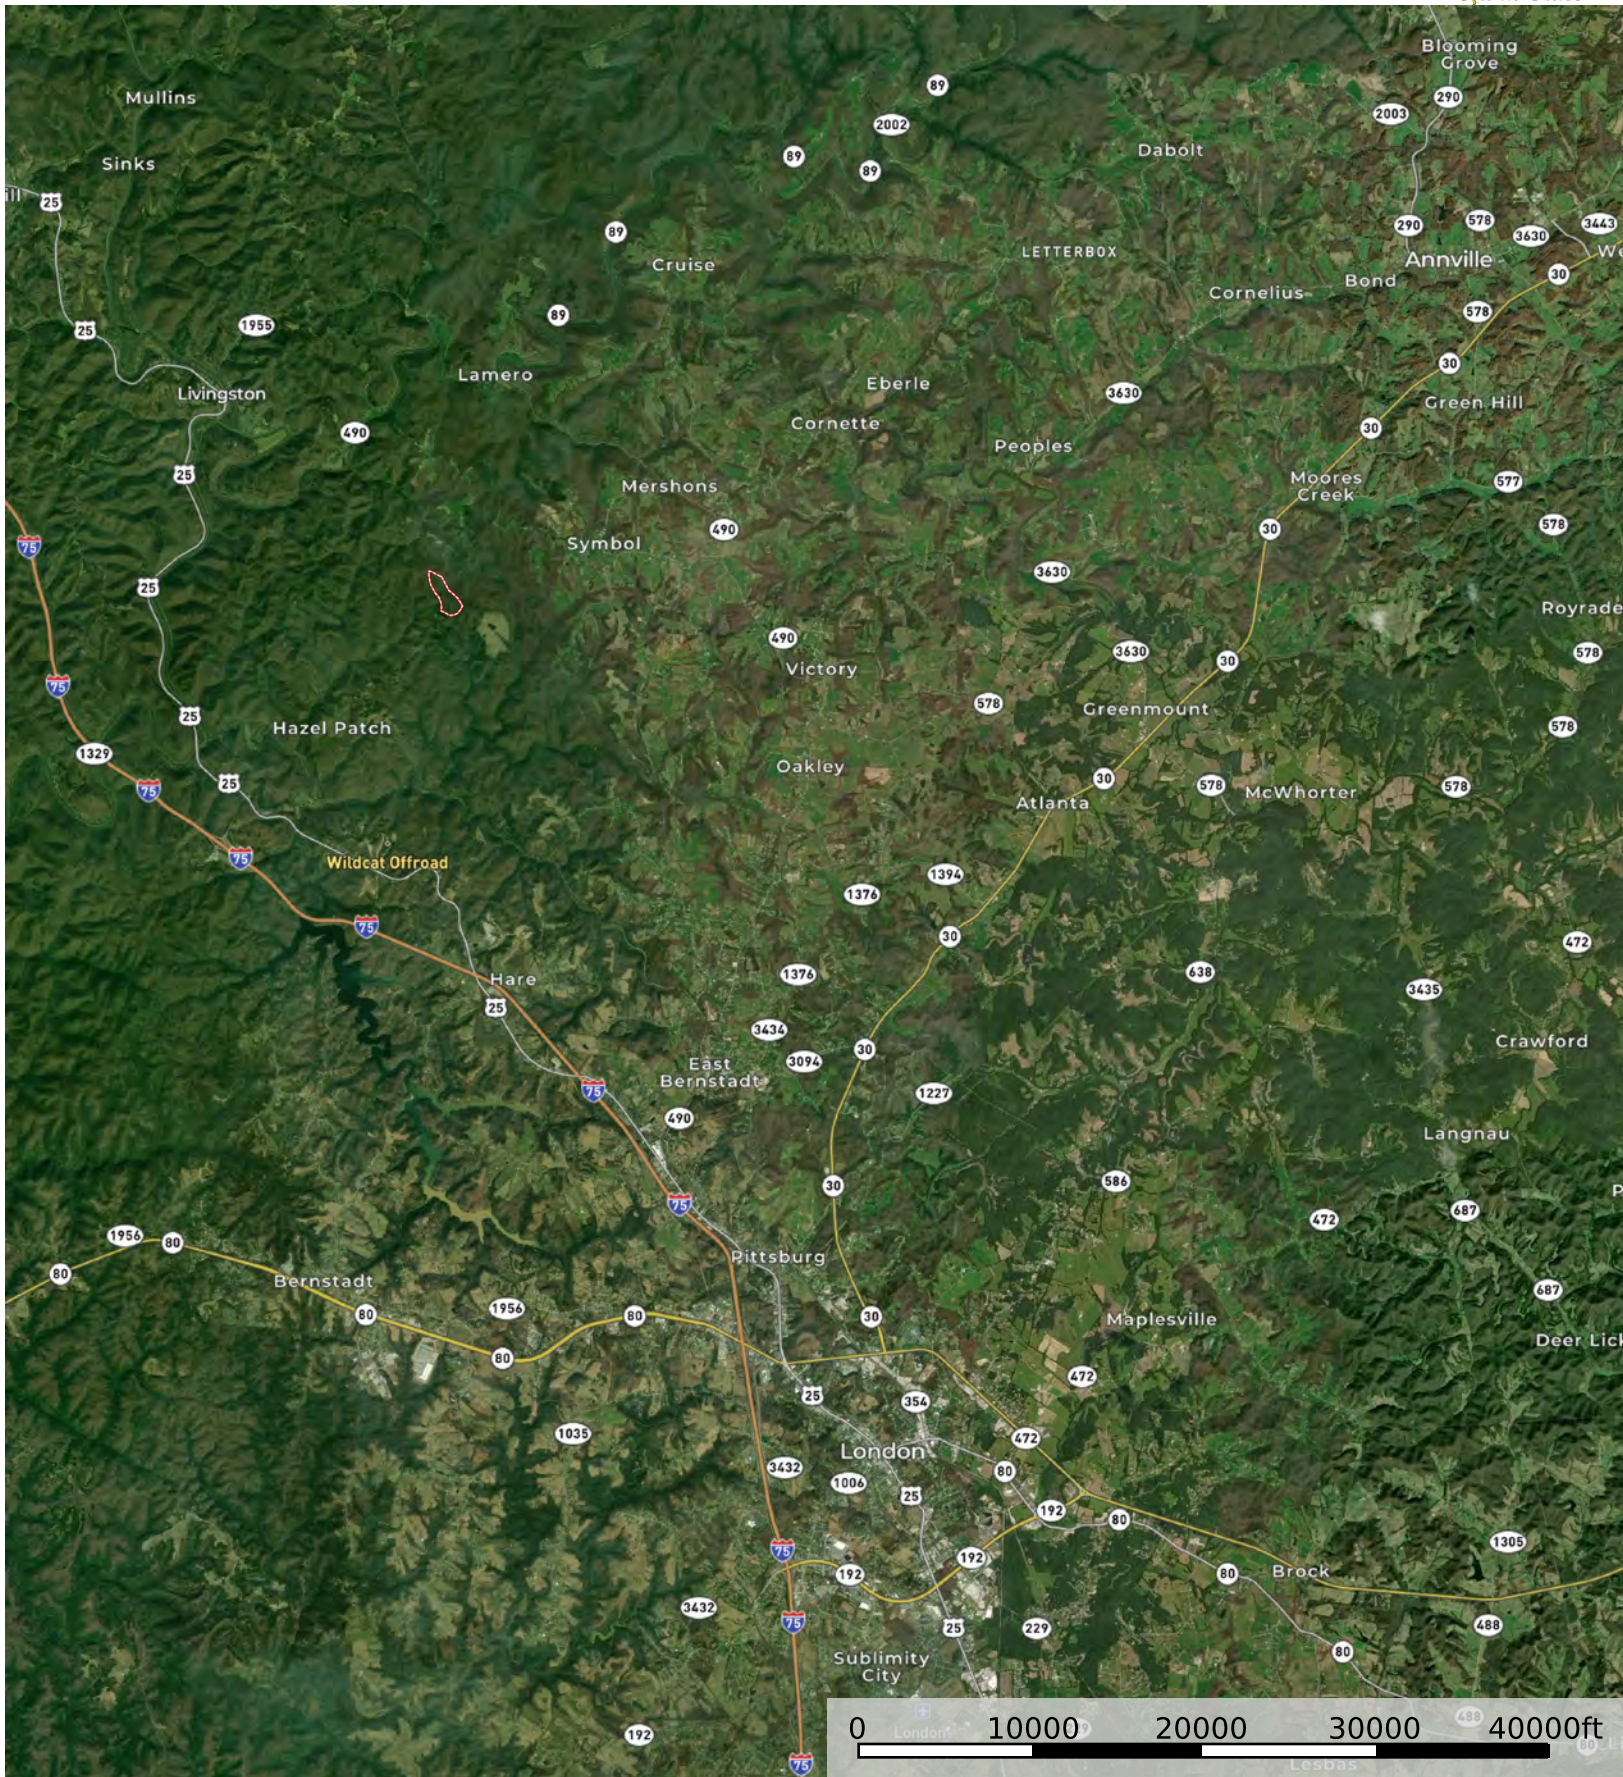

Grimes Tract Parcel 4

Laurel County, Kentucky, 52 AC +/-

Boundary