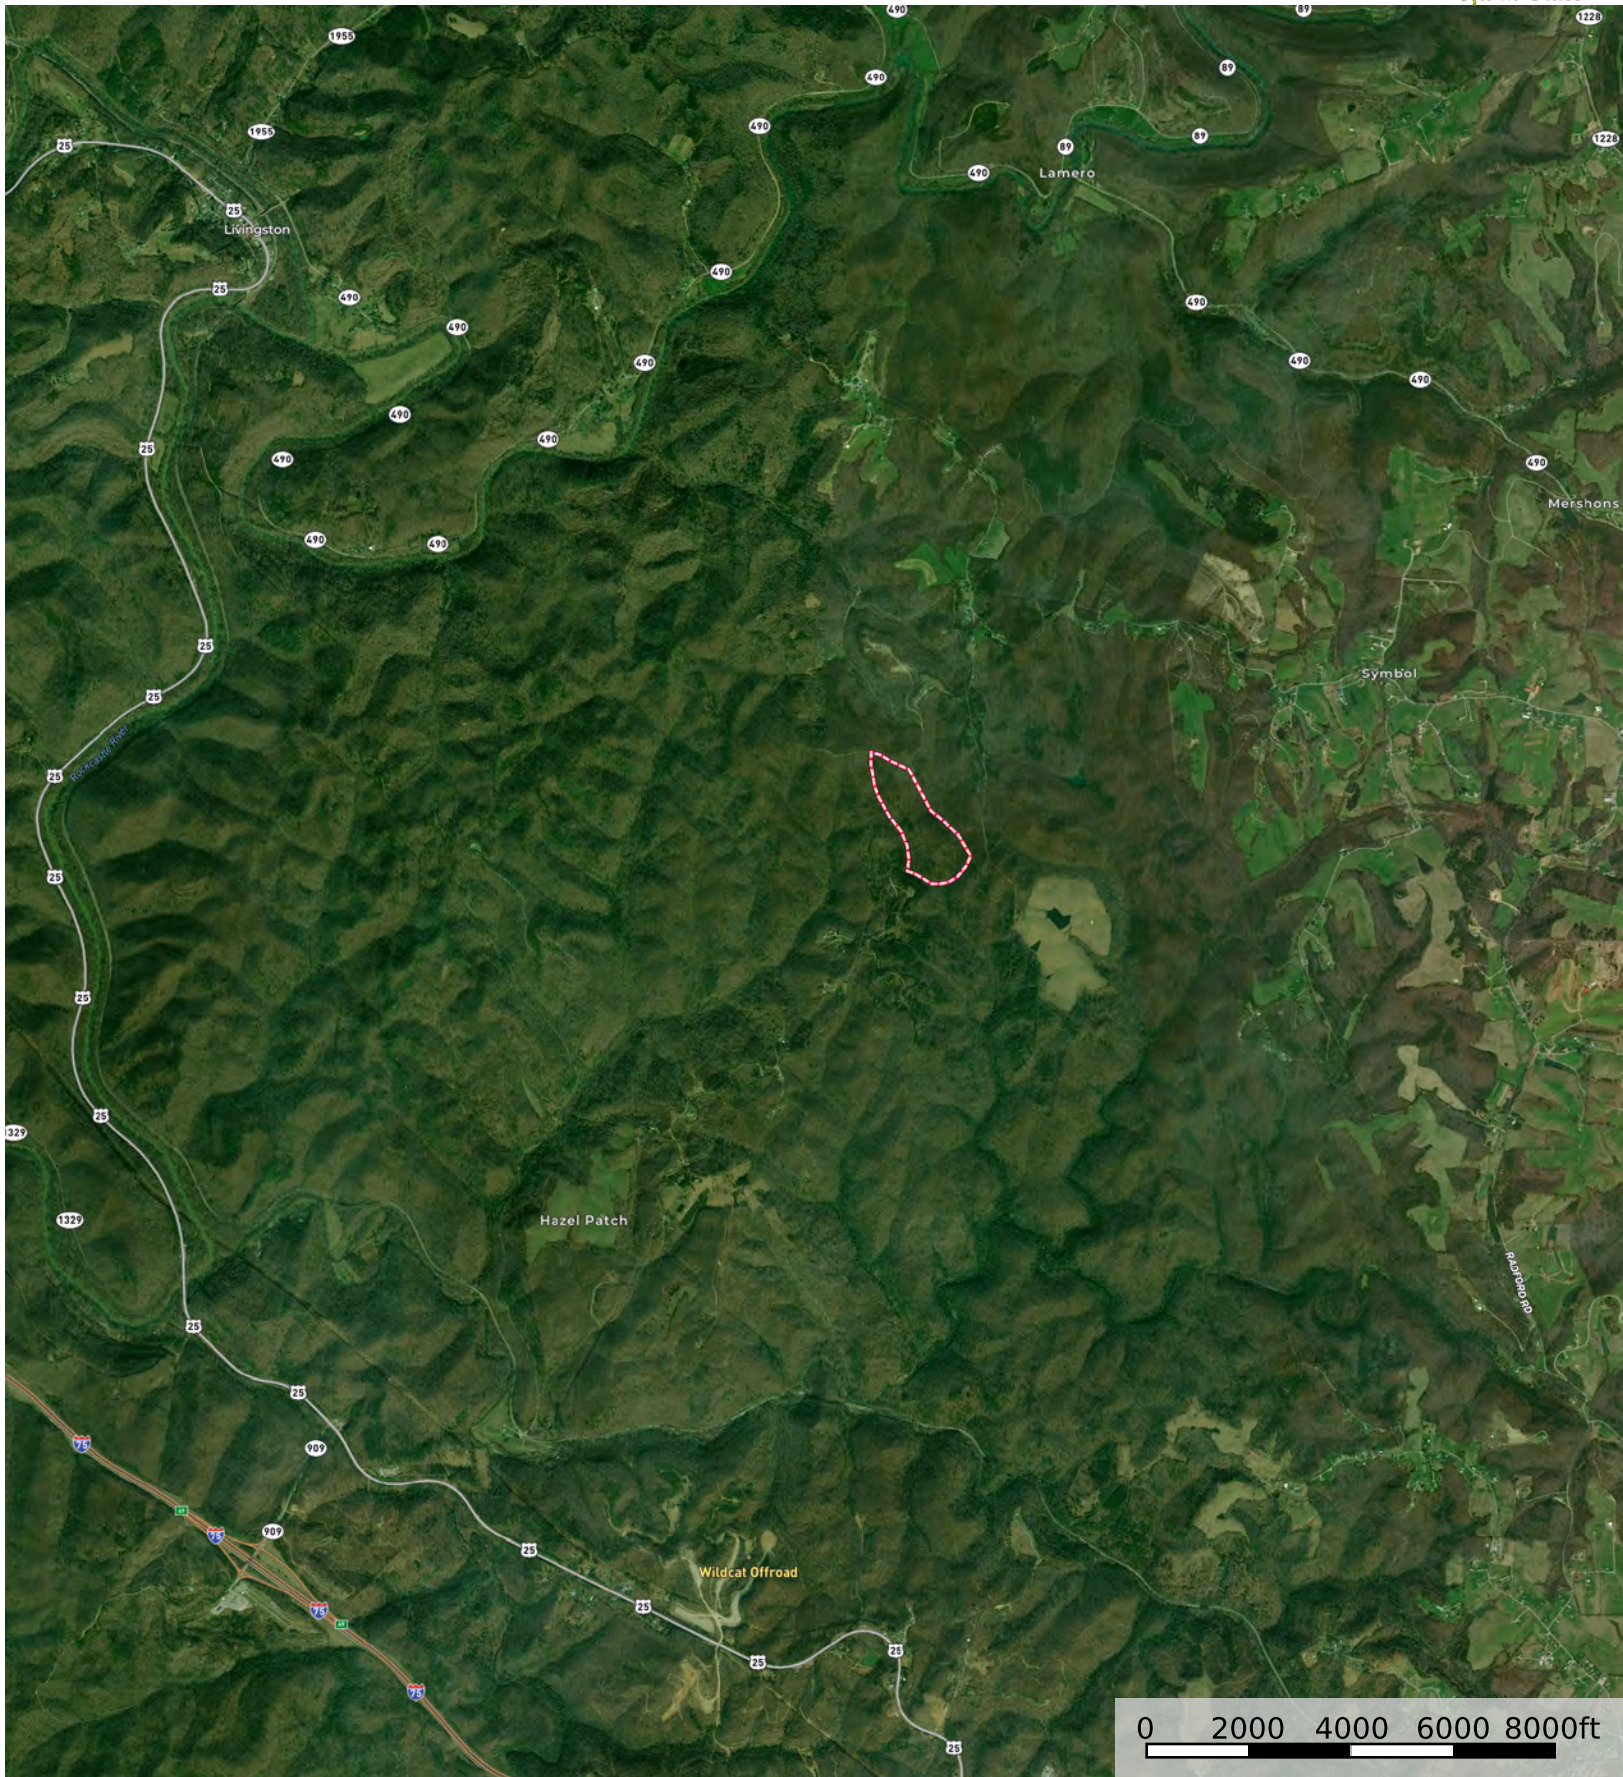

# Grimes Tract Parcel 4

Laurel County, Kentucky, 52 AC +/-

Boundary

# Grimes Tract Parcel 4

Laurel County, Kentucky, 52 AC +/-

Boundary

 Boundary

Boundary