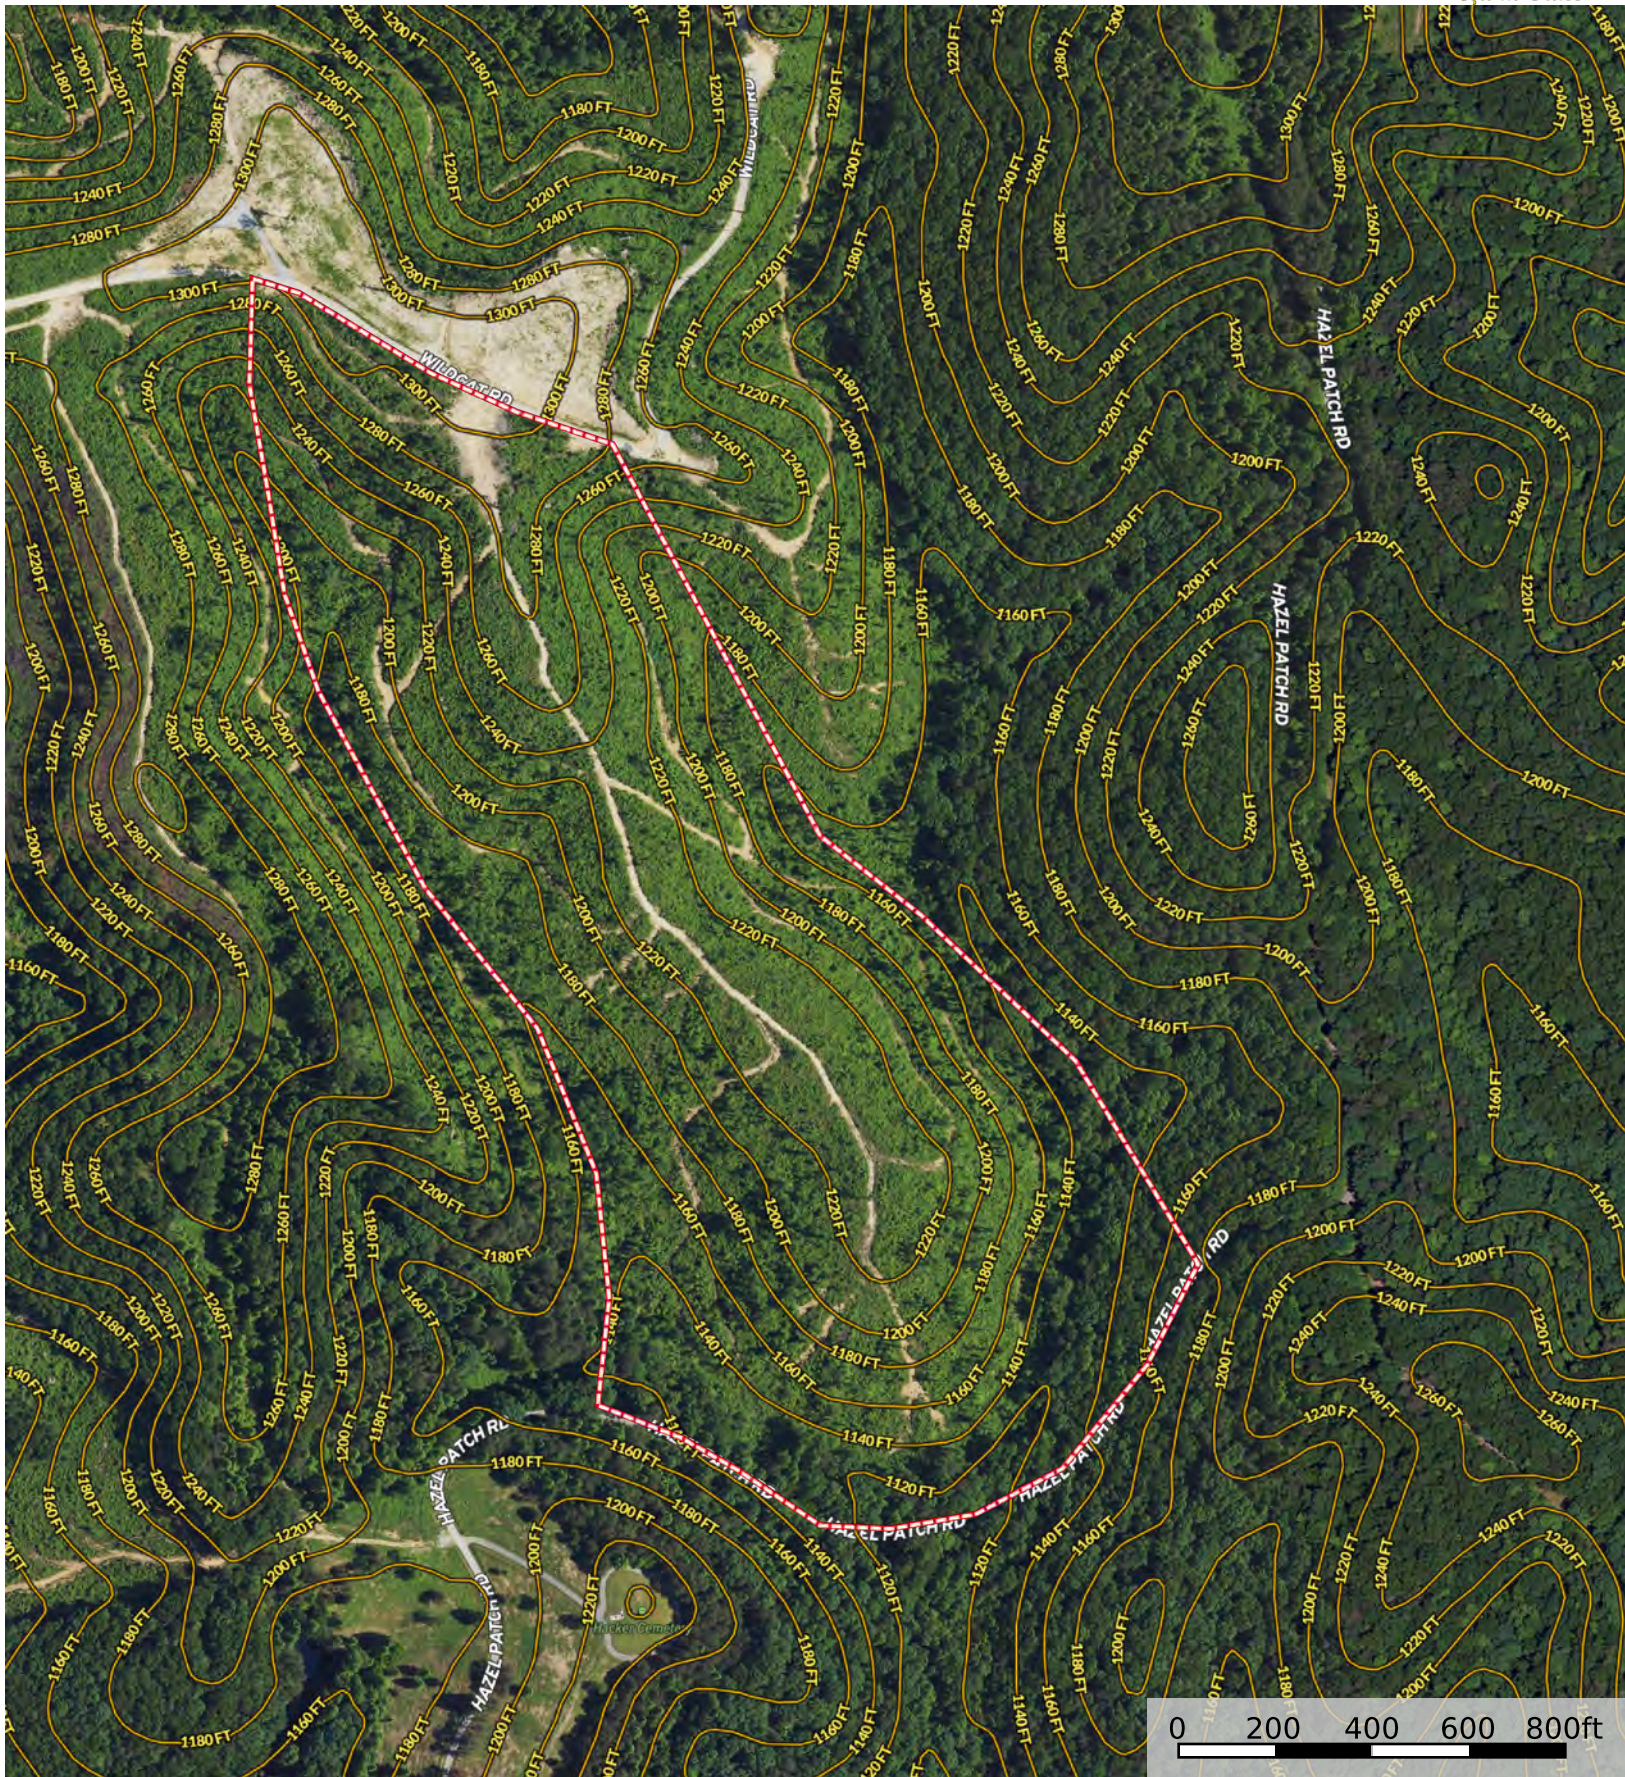

# Grimes Tract Parcel 4

Laurel County, Kentucky, 52 AC +/-

Boundary

# Grimes Tract Parcel 4

Laurel County, Kentucky, 52 AC +/-

Boundary

 Boundary

Boundary