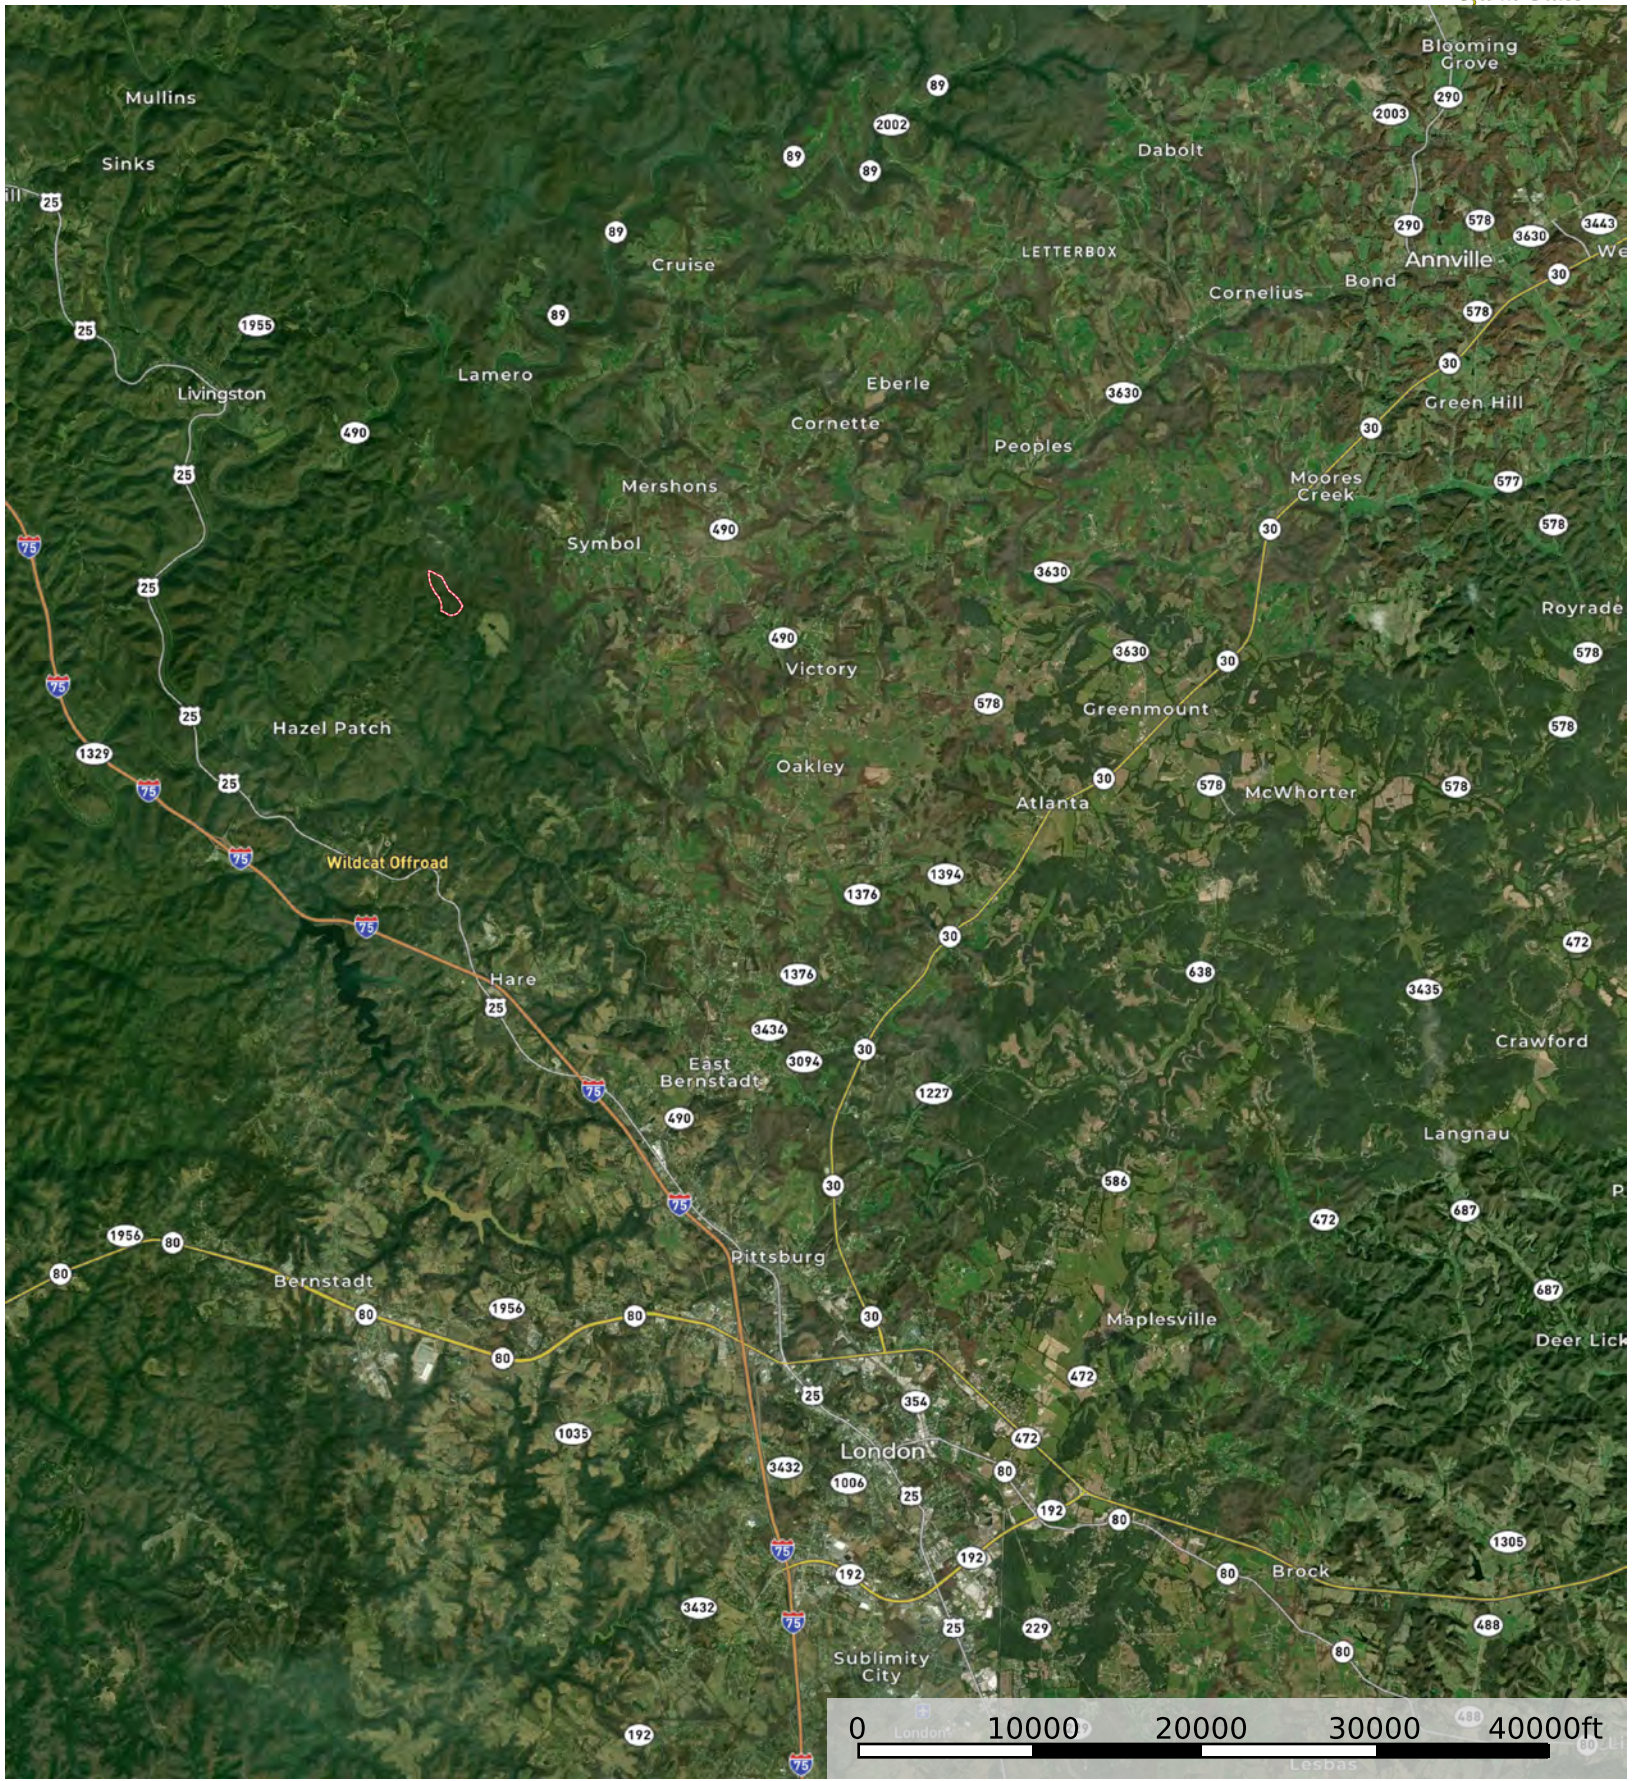

# Grimes Tract Parcel 4

Laurel County, Kentucky, 52 AC +/-

Boundary

# Grimes Tract Parcel 4

Laurel County, Kentucky, 52 AC +/-

Boundary

 Boundary

Boundary