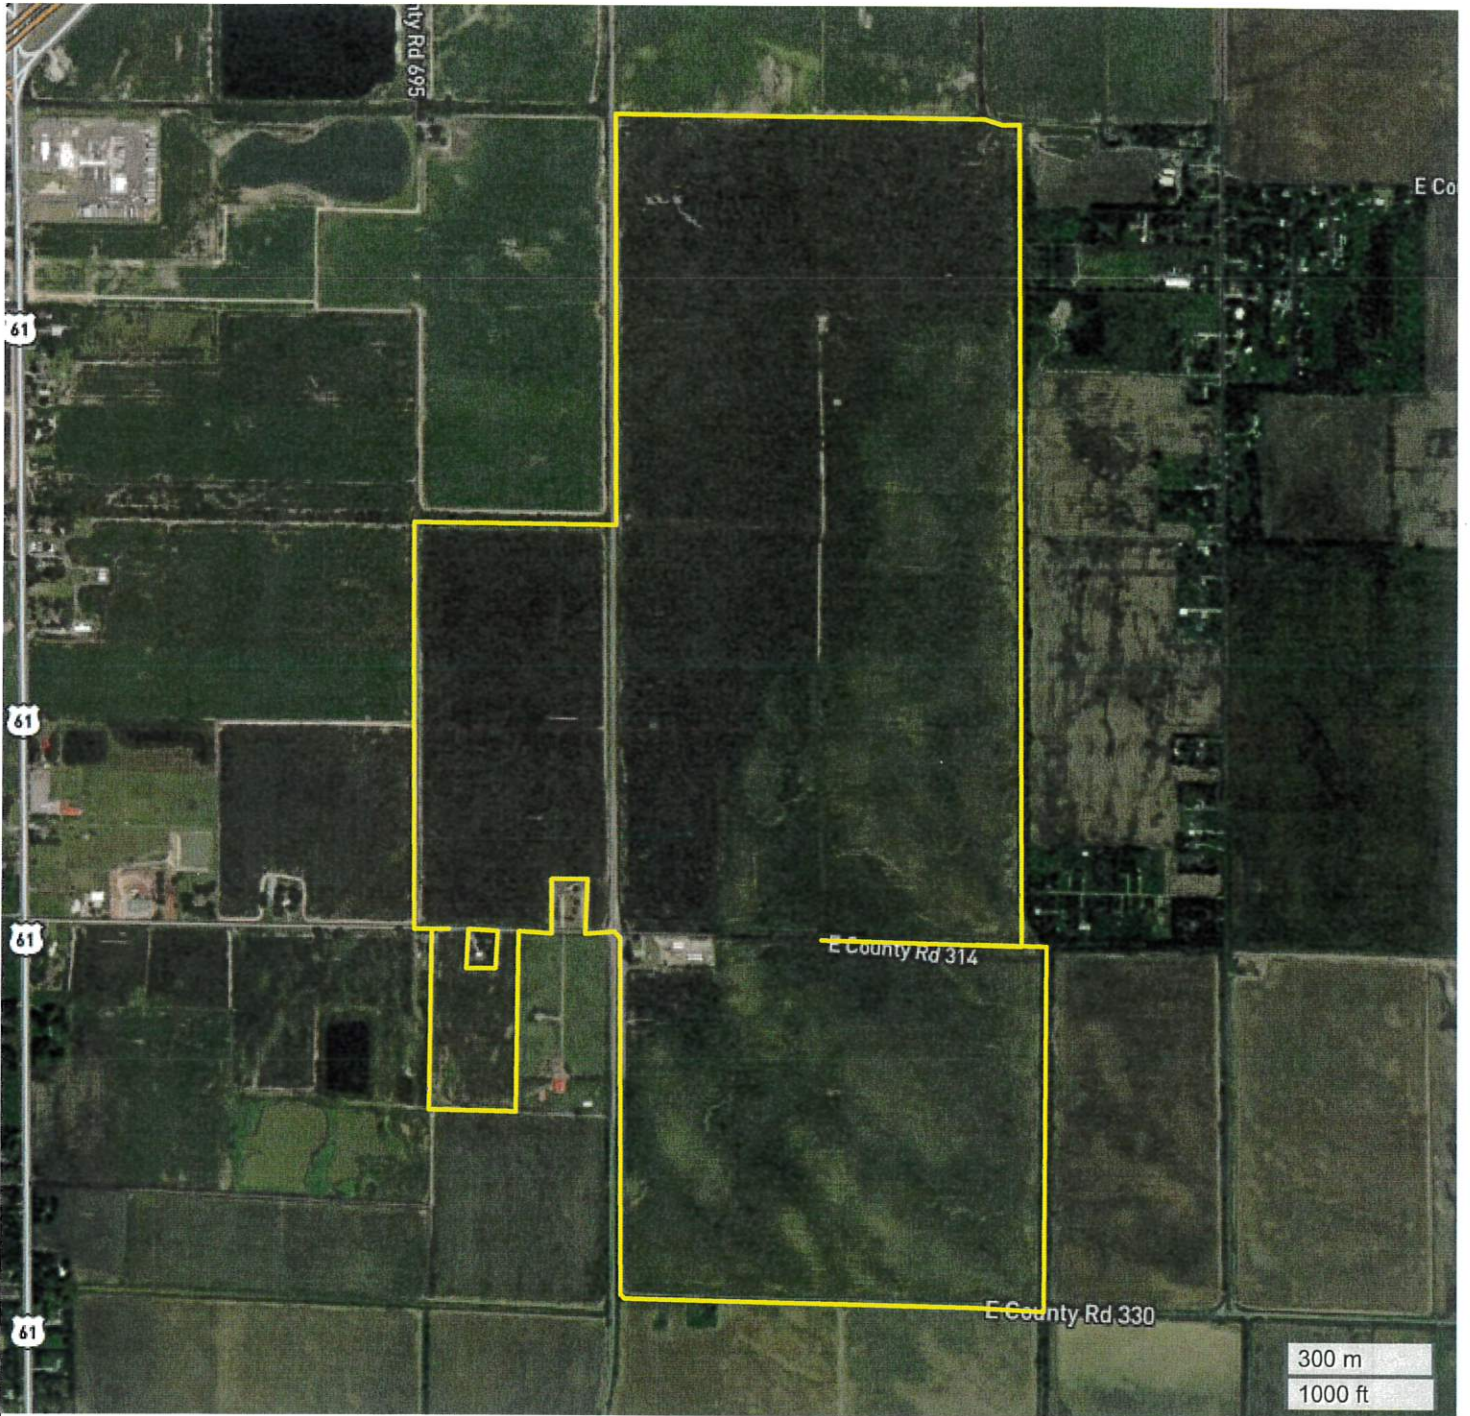

UNDEFINED FARM (567.81 AC TOTAL, 0 AC TILLABLE)

AERIAL MAP

Center: 35.874967, -89.902625

34-15N-11E

Chickasawba Township
Mississippi County, AR

FarmWorth, LLC makes no representations or warranties, express or implied, as to the accuracy of any information, data, numerical values, boundaries, or any other information generated through the use of FarmWorth.com. User is solely responsible for independently investigating and determining all information provided through FarmWorth.com prior to use and waives any and all claims against FarmWorth, LLC for any inaccuracies or inconsistencies in the information and/or data.