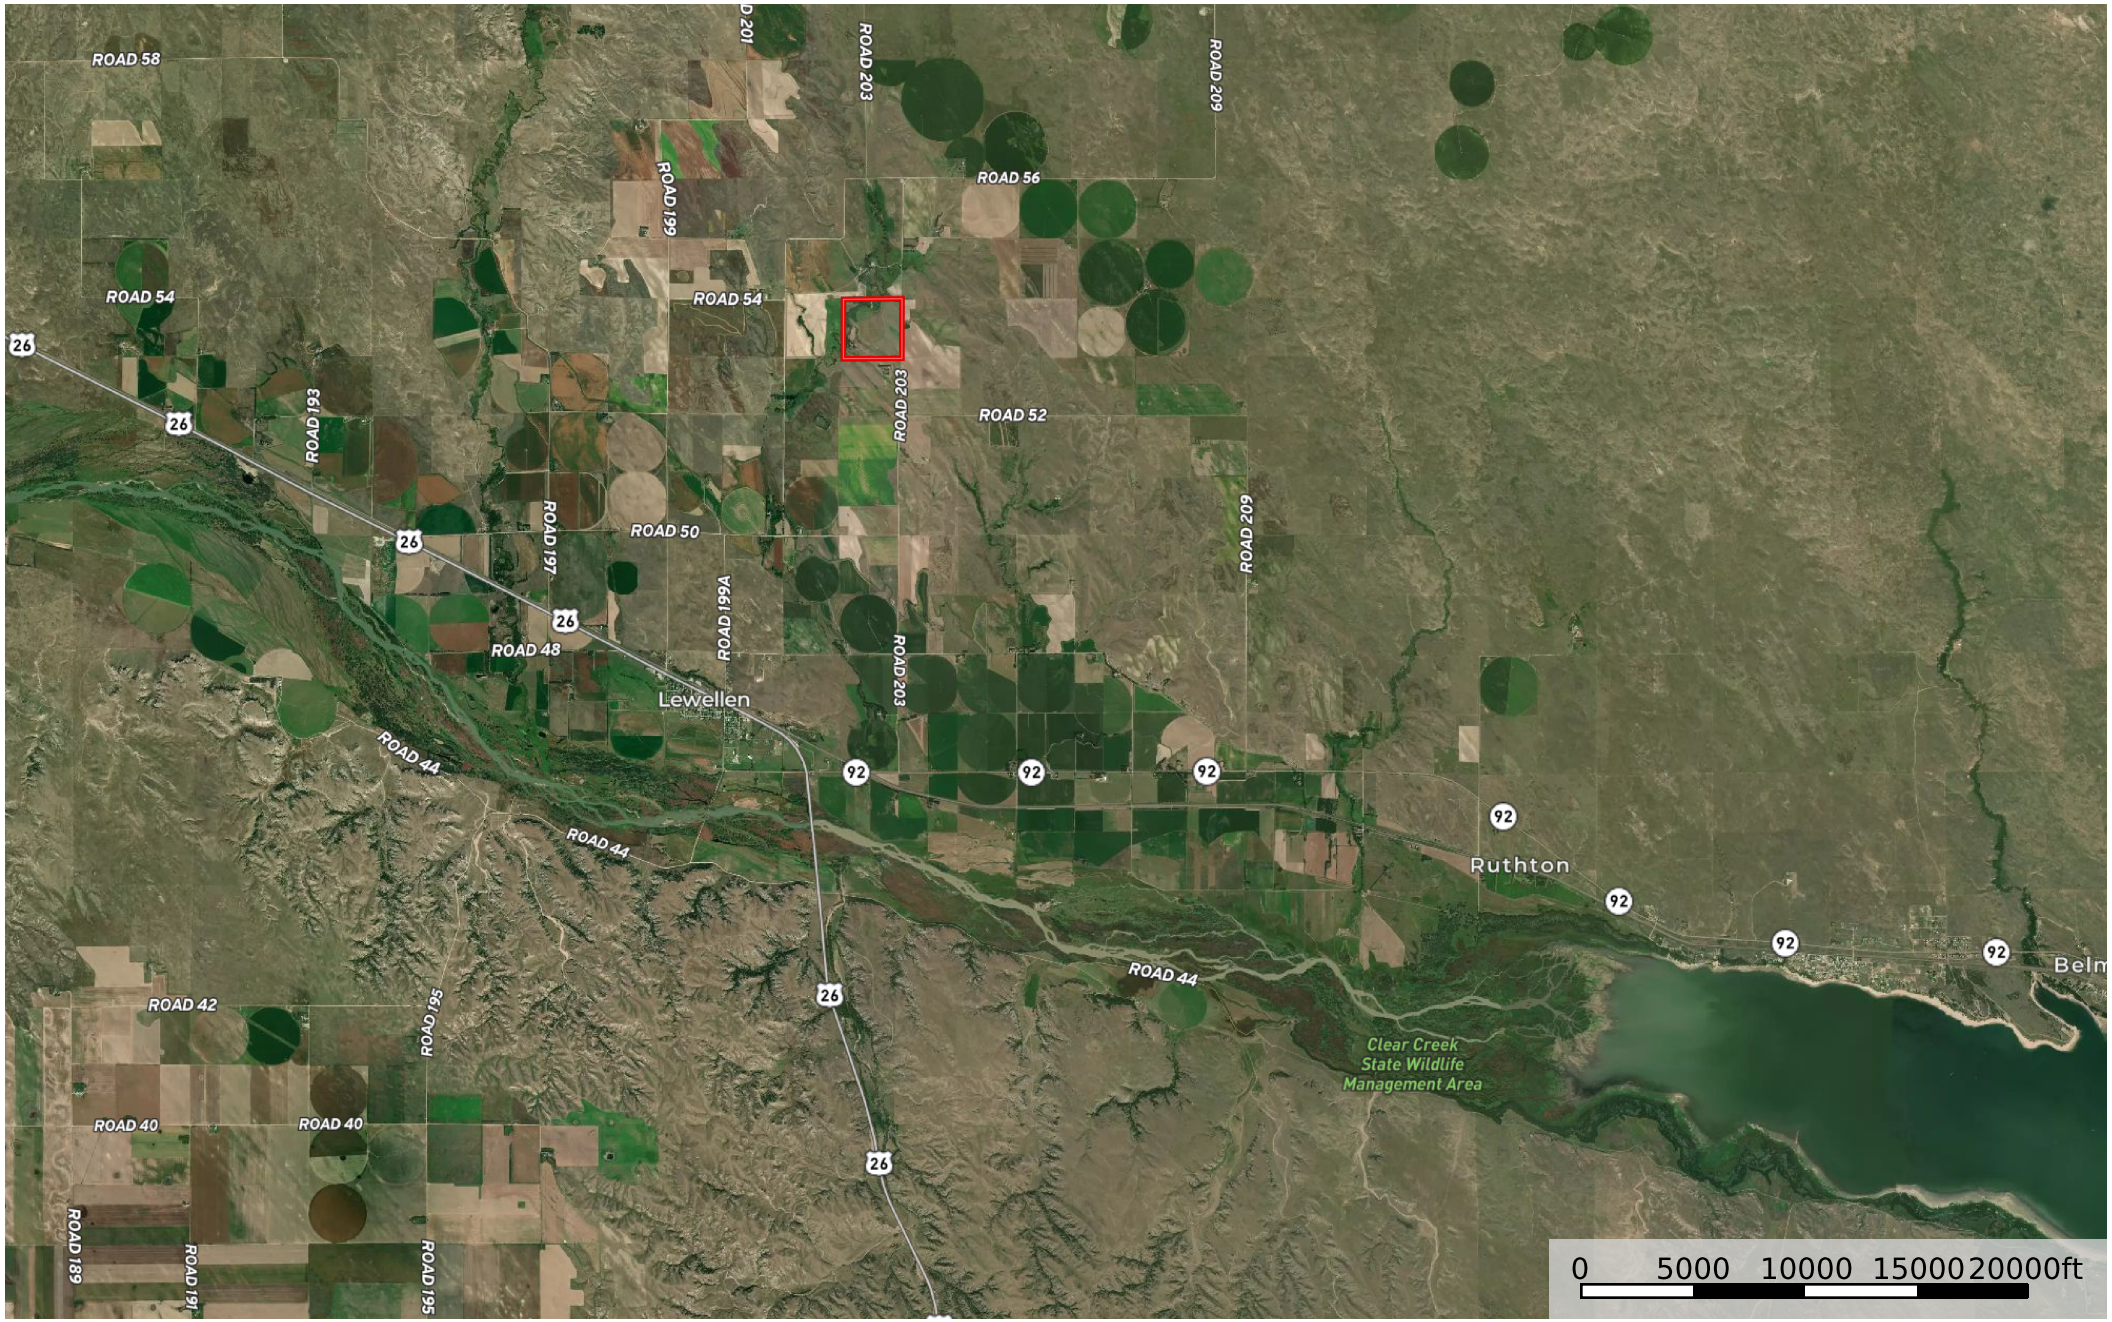

Go Big Red Lodge

Nebraska, 160 AC +/-

Boundary