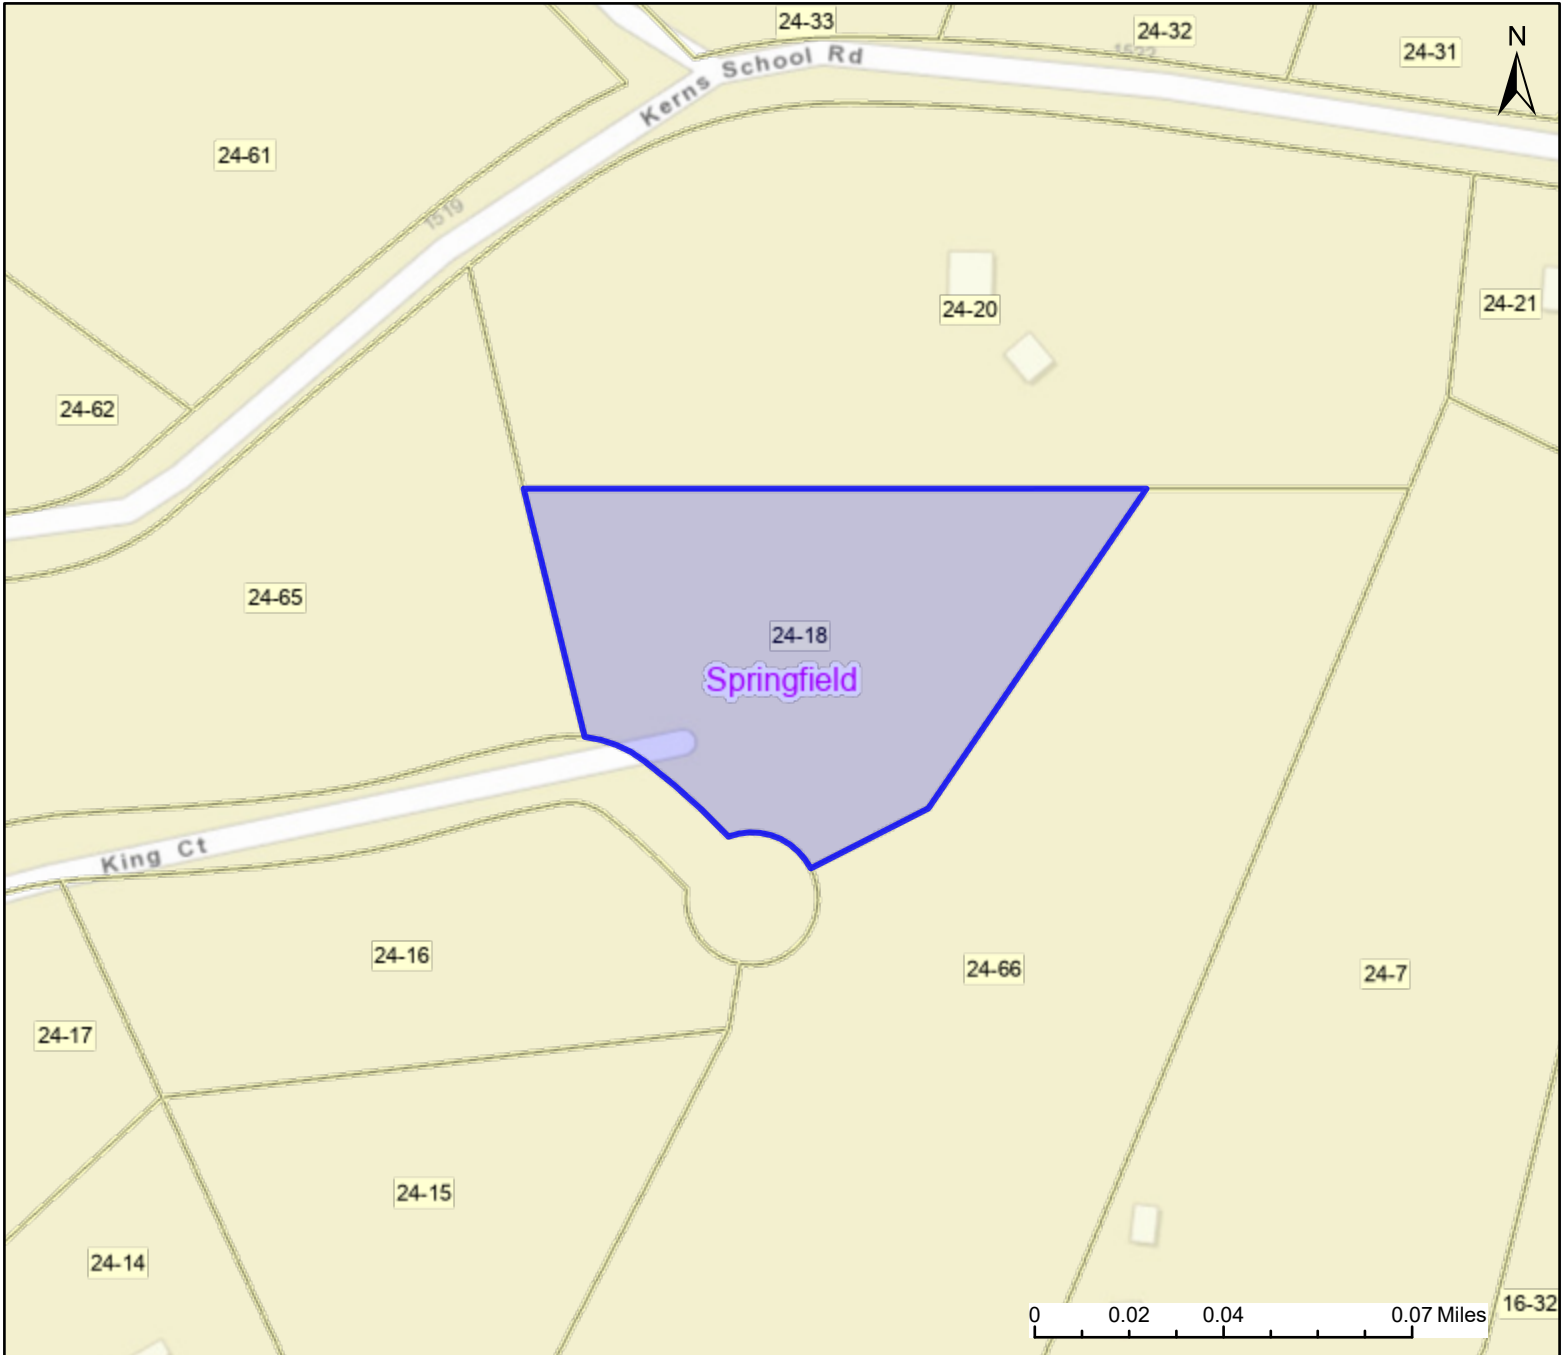

PARCEL ID: 14-10-0024-0018-0000

Legend

District

 Districts

Parcel

 WVParcels

User Notes:

Map created on May 21, 2024

Owner(s):

BOCKEY BRADLEY L & DONNA A

Address:

KERNS SCHOOL RD

Class Type:

Residential

Legal Description:

2.157AC LOT 8; SOUTH POTOMAC FOREST SD