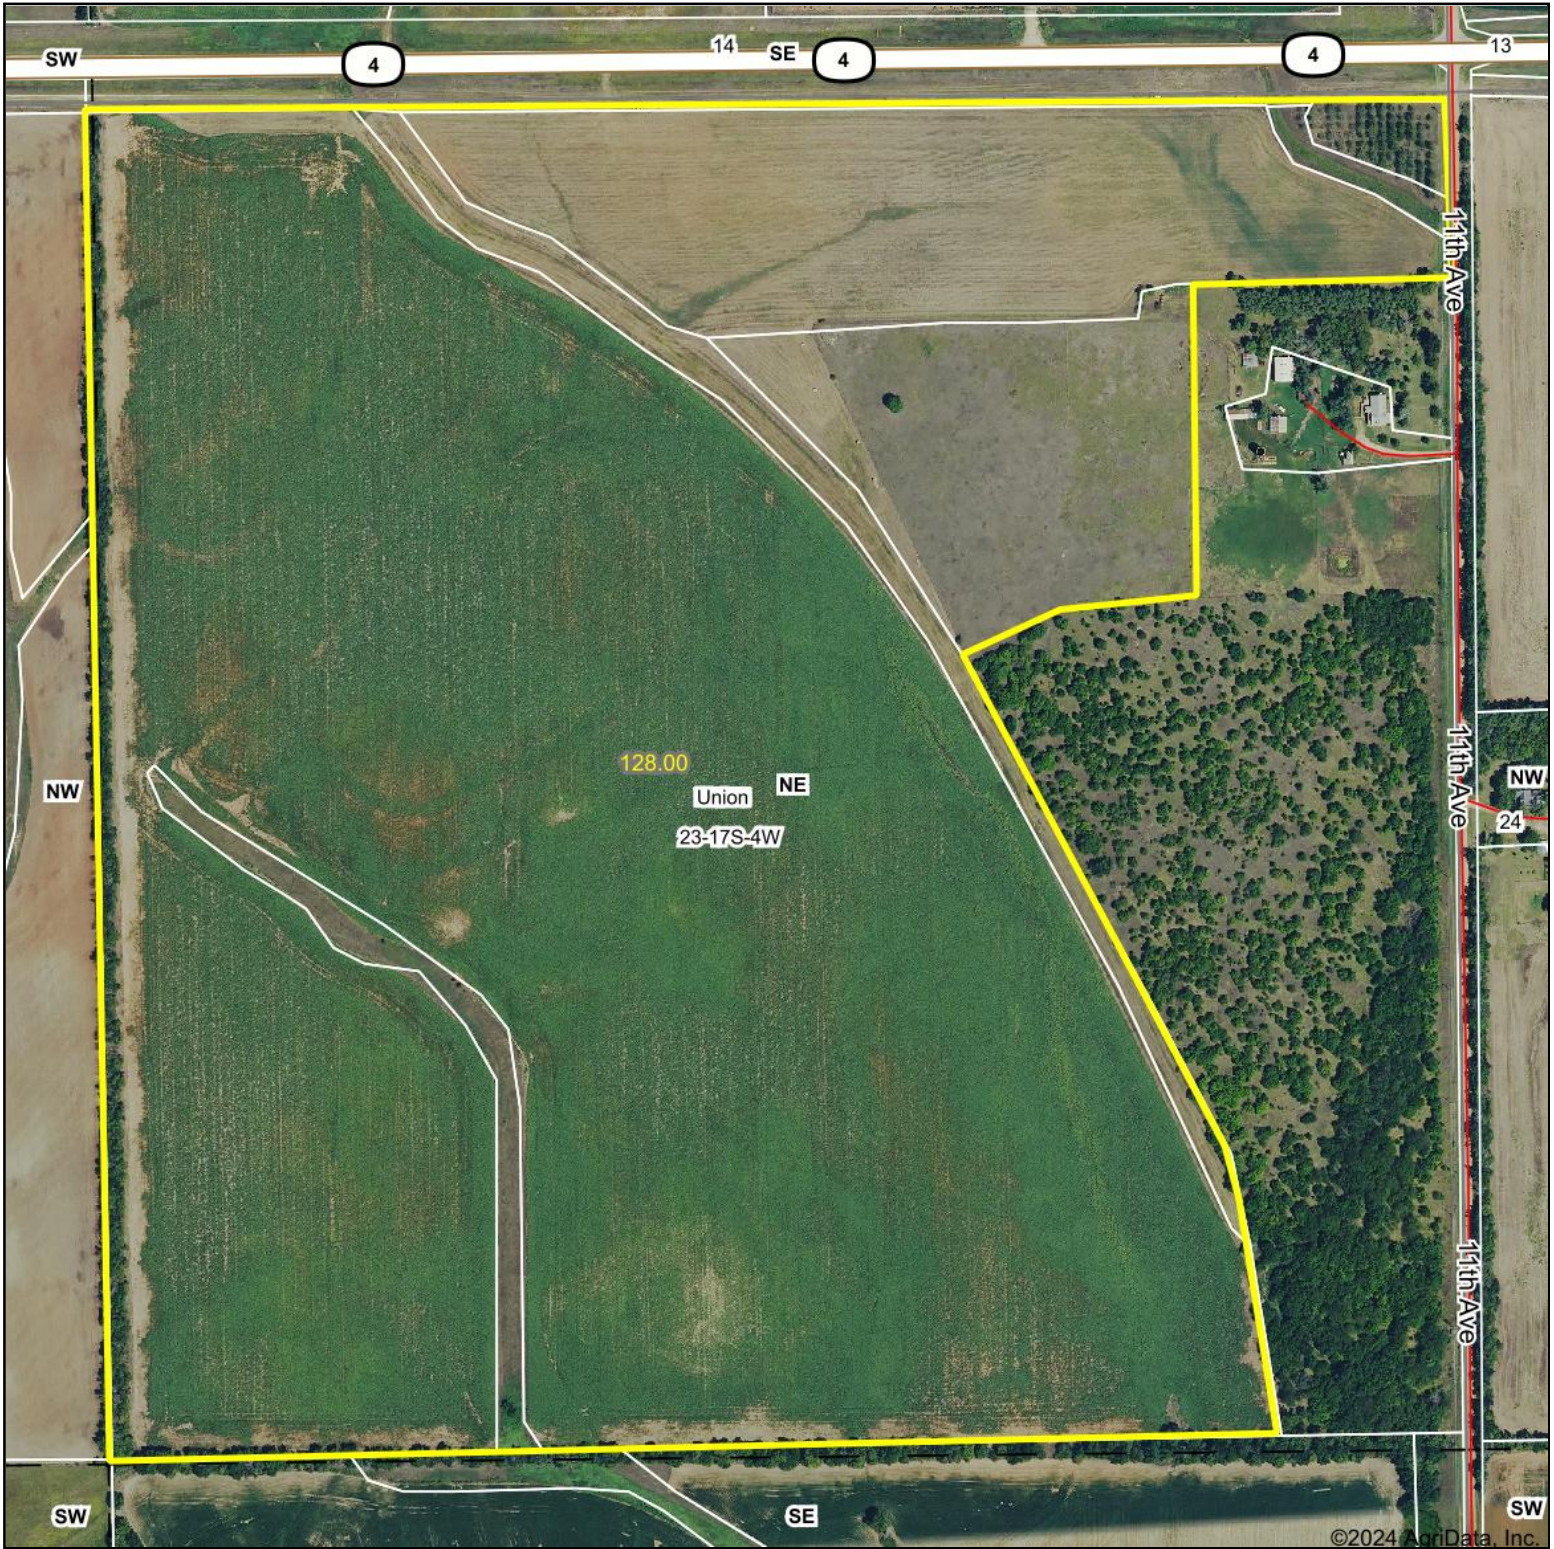

Aerial Map

©2024 AgriData, Inc.

COLDWELL BANKER
APW REALTORS®

Boundary Center: 38° 33' 42.6, -97° 43' 35

23-17S-4W
McPherson County
Kansas

Maps Provided By:

© AgriData, Inc. 2023 www.AgriDataInc.com

5/23/2024

Field borders provided by Farm Service Agency as of 5/21/2008.