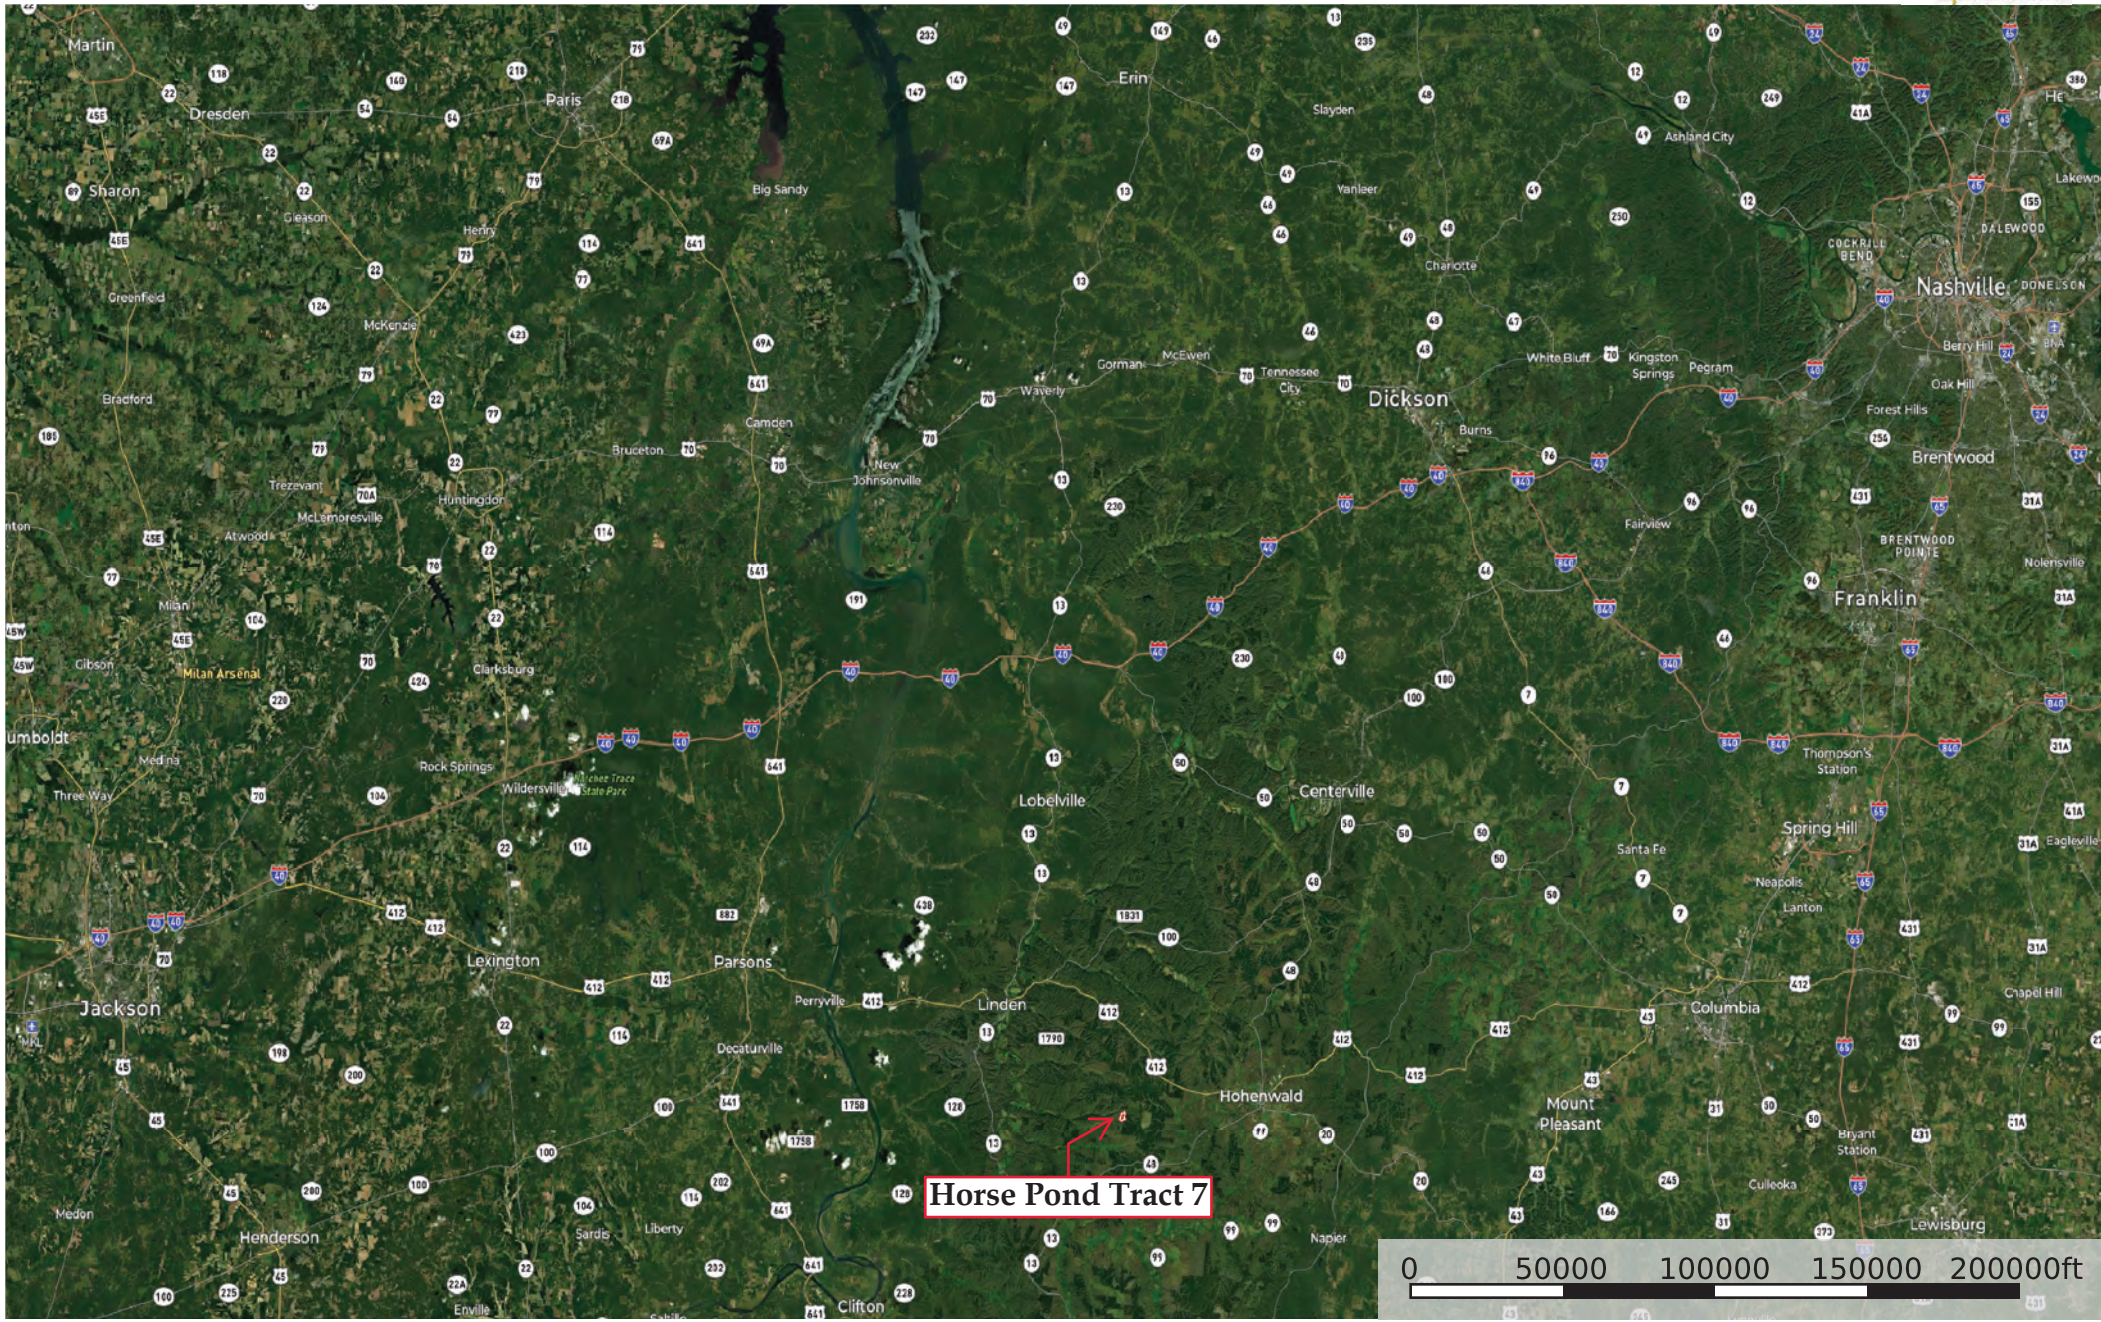

Horse Pond Tract 7

Perry County, Tennessee, 61 AC +/-

Horse Pond Tract 7

Boundary