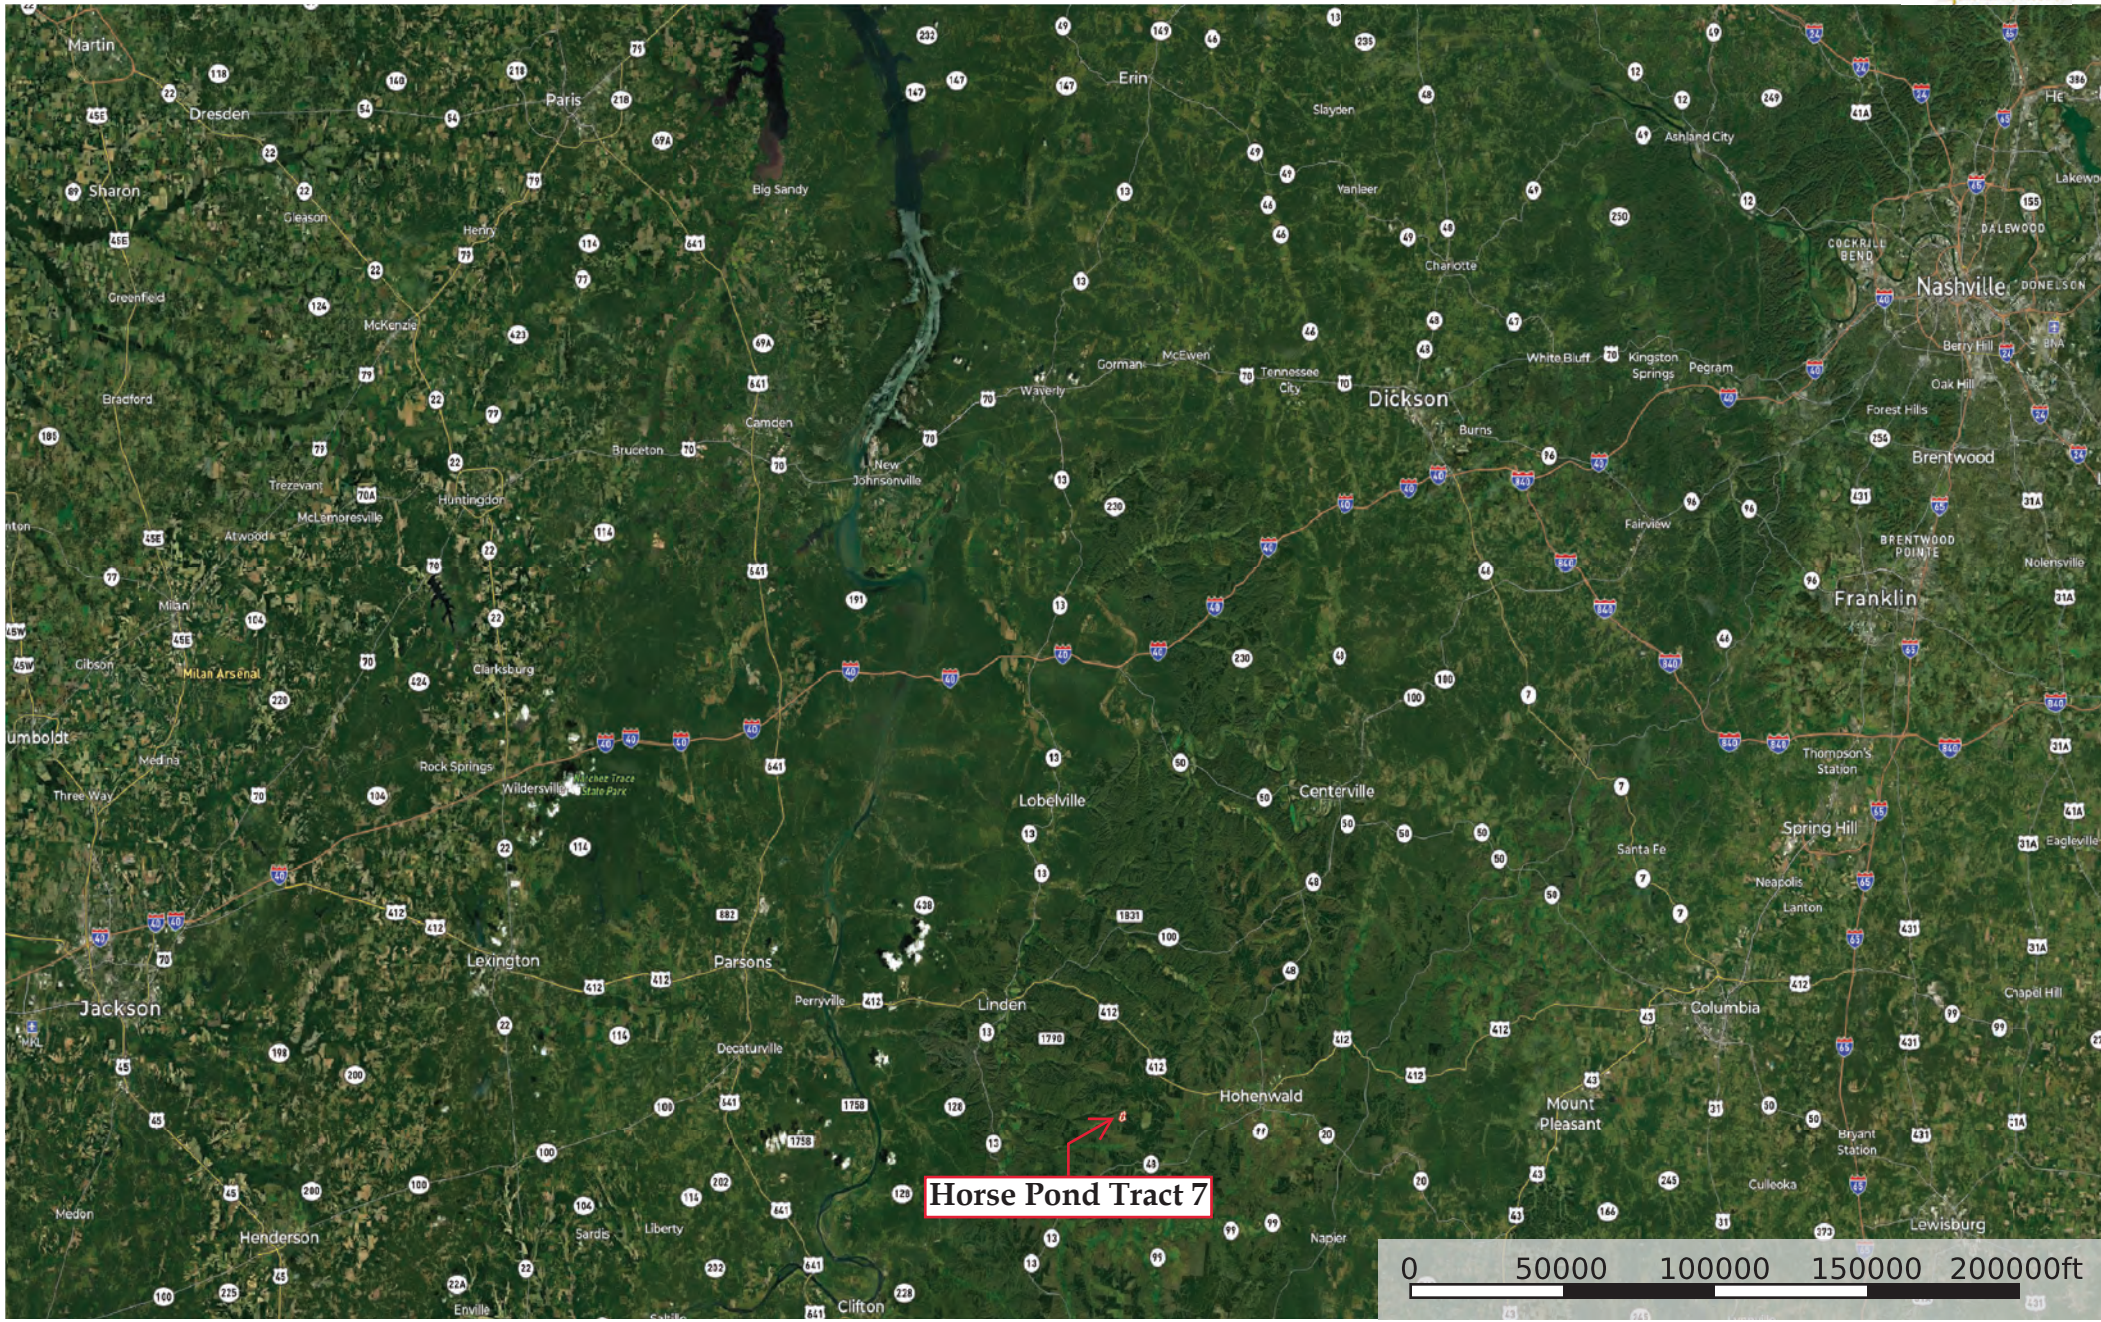

Horse Pond Tract 7

Perry County, Tennessee, 61 AC +/-

Horse Pond Tract 7

Boundary

Boundary

 Boundary

 Boundary

 Boundary