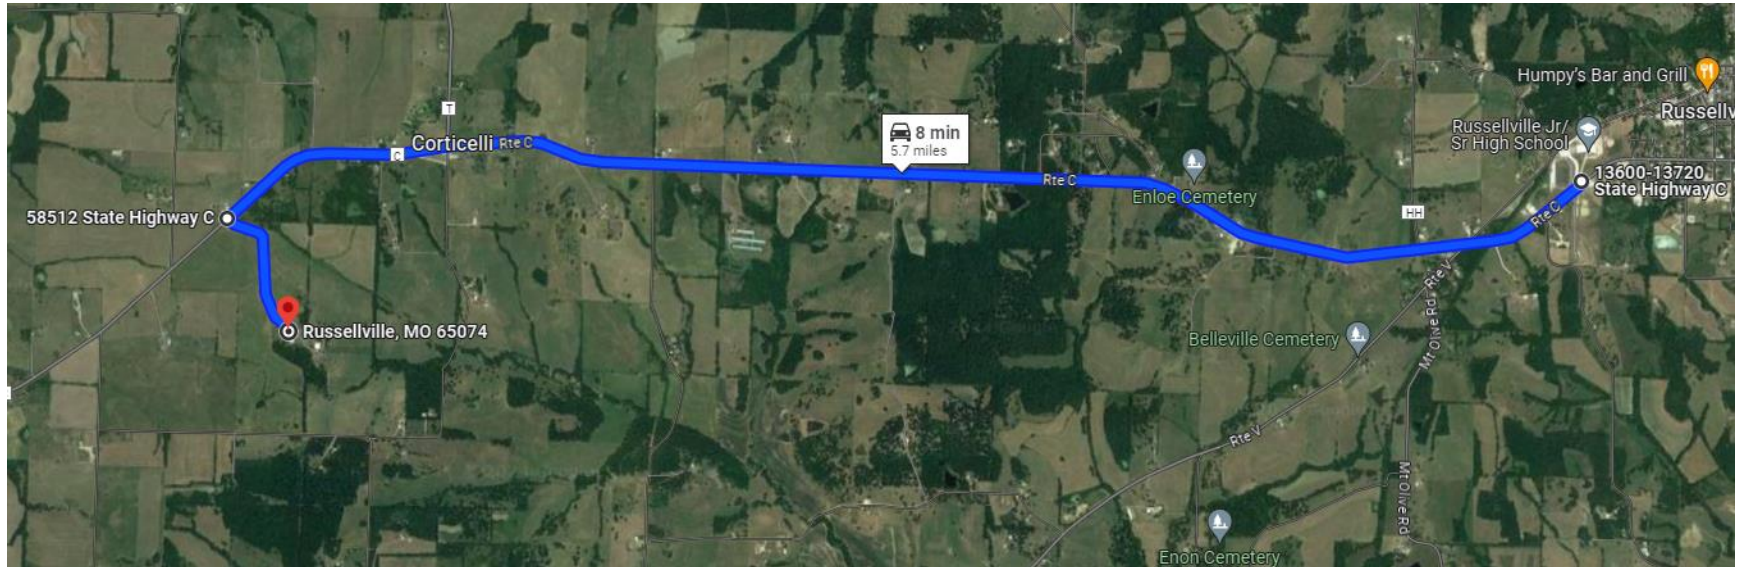

## Driving Directions to 58495 Highway C, Russellville, MO 65074

Directions: Take Route C from the Southwest part of Jefferson City towards Russellville. After you pass Russellville High School (on your right on the West side of Russellville) travel ~5.1 mi on Rt C. When you see a red building on the left side of Route C (About 0.8 mi past Rt T and the Corticelli Baptist Church) turn left into the farm and a gravel road toward the farmstead. It is about 1/2 miles on this road to the home.

GPS Coordinates at the farmstead and home: 38.50044 N, -092.53583