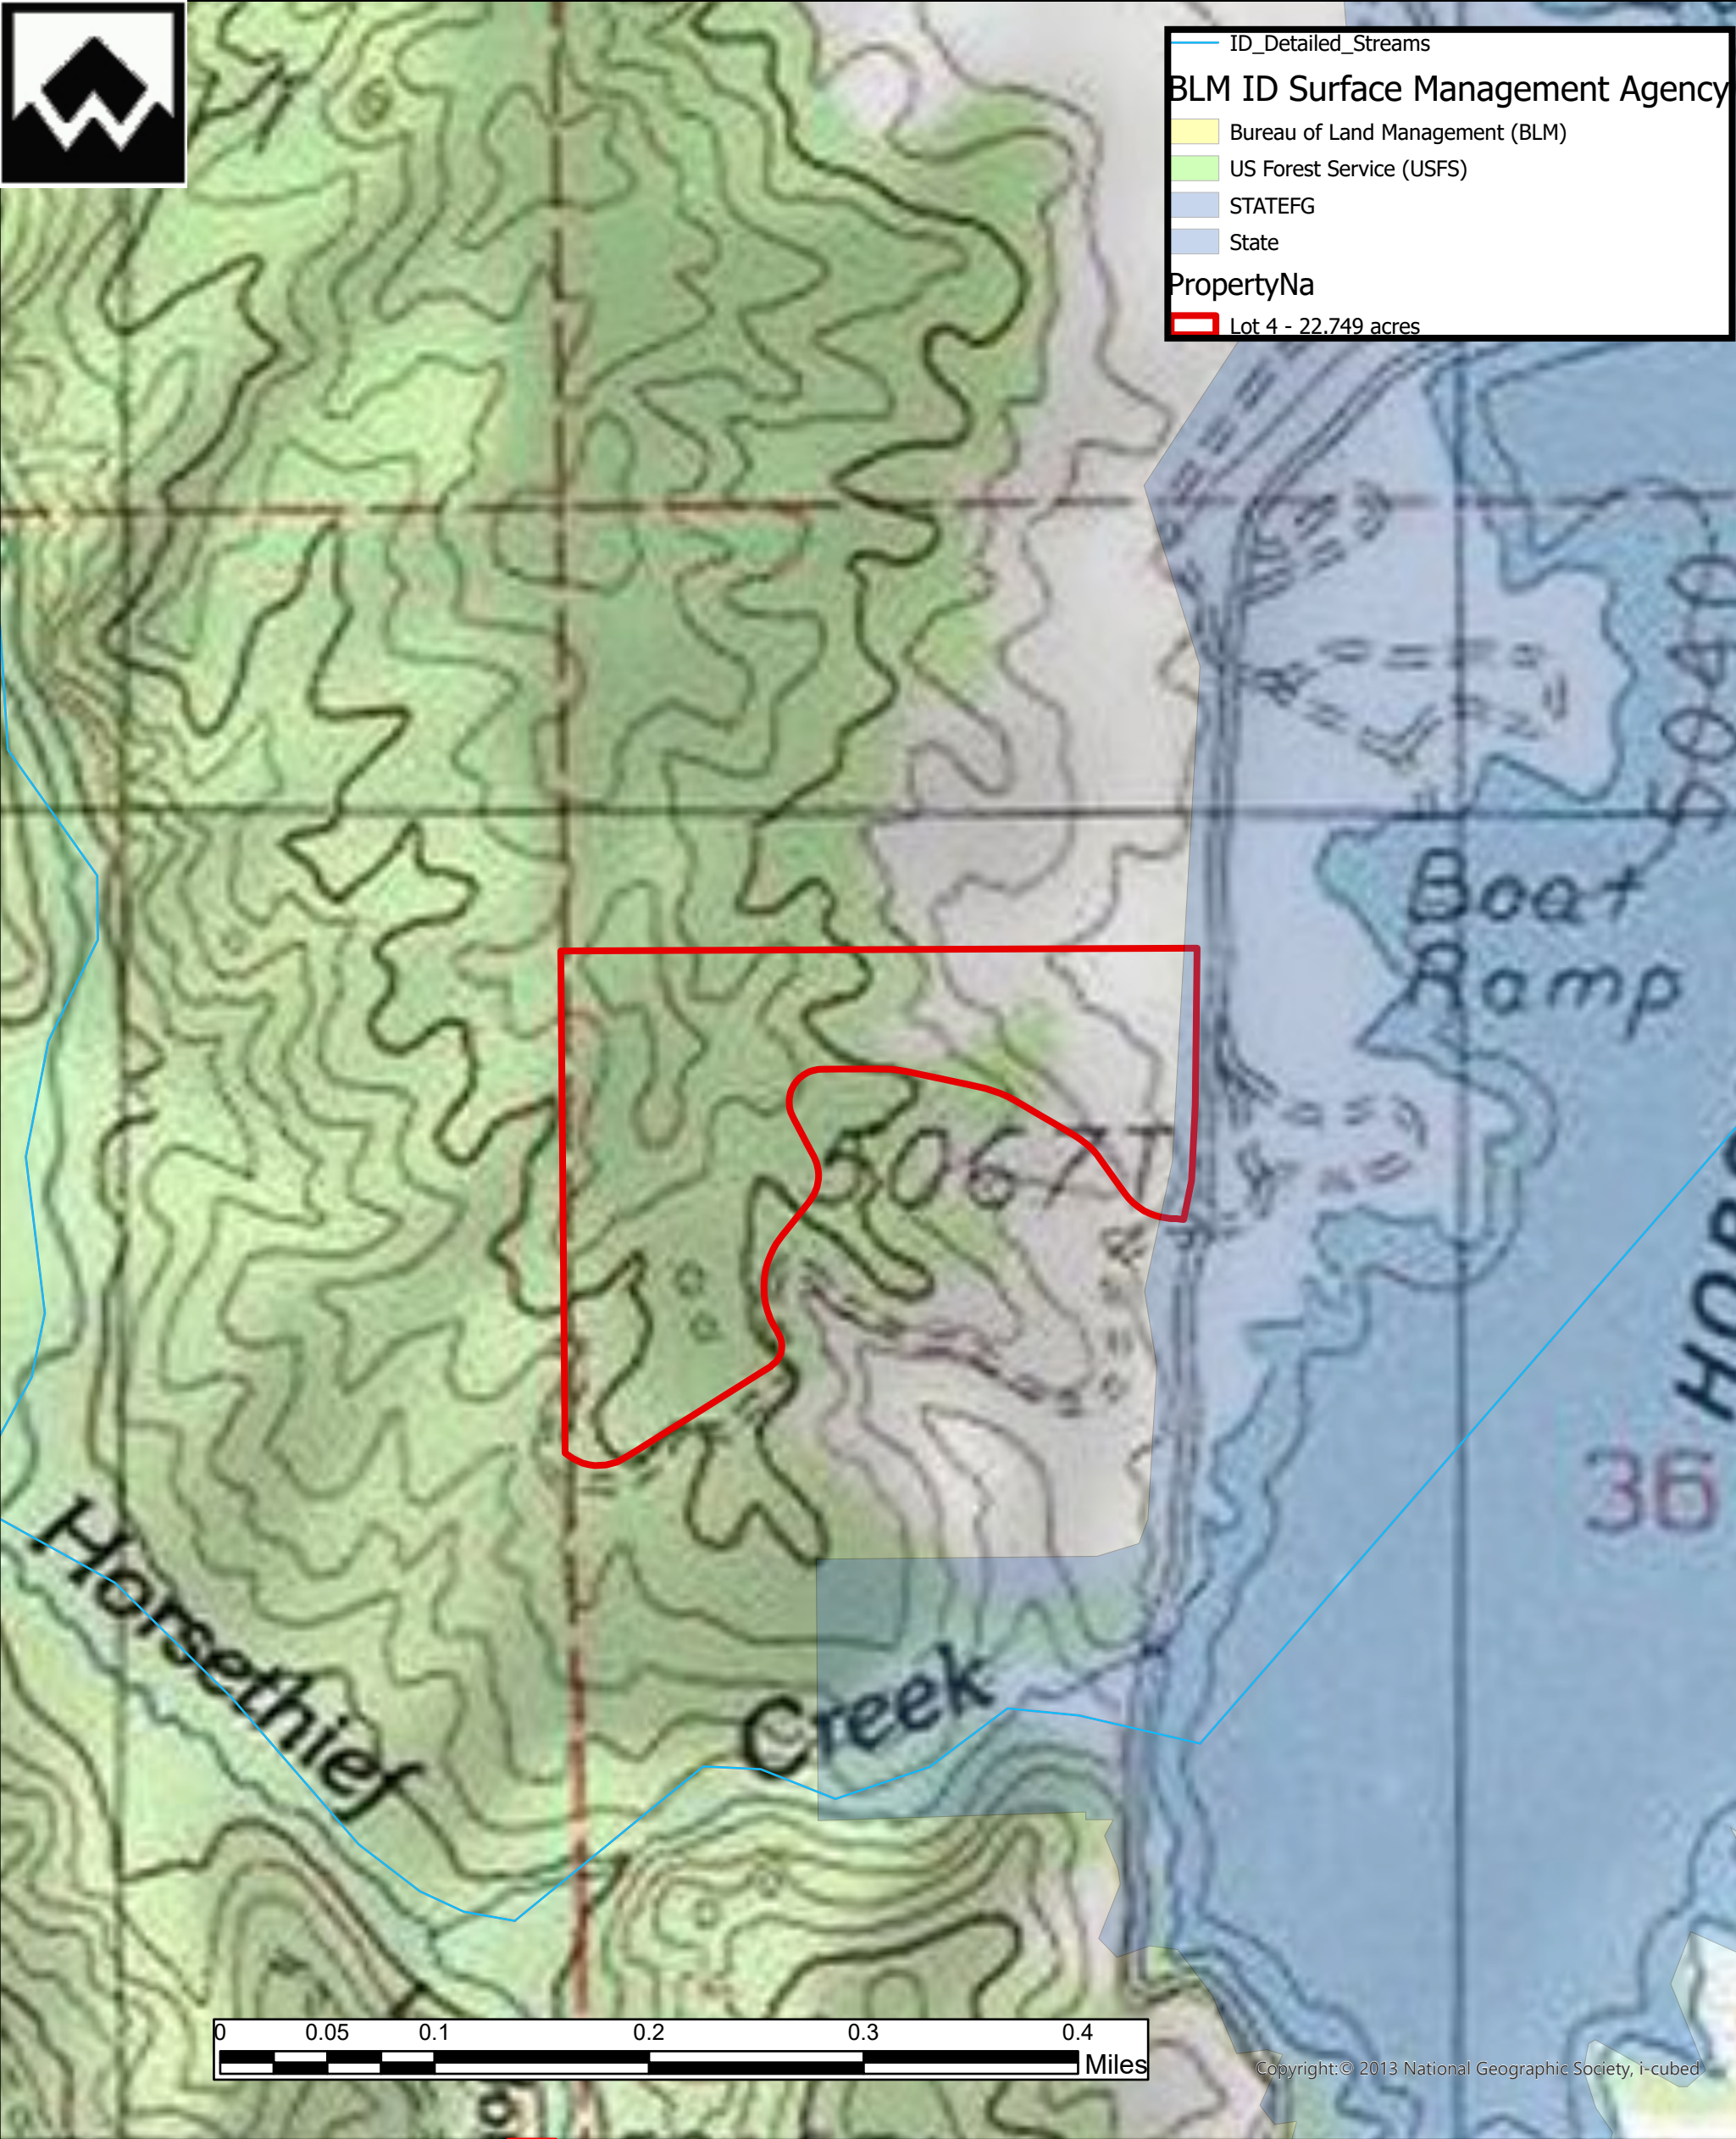

— ID_Detailed_Streams

BLM ID Surface Management Agency

- Bureau of Land Management (BLM)
- US Forest Service (USFS)
- STATEFG
- State

PropertyNa

- Lot 4 - 22,749 acres

Copyright: © 2013 National Geographic Society, i-cubed

Date Exported: 5/30/2024 3:09
Created by: Jayden Wilks