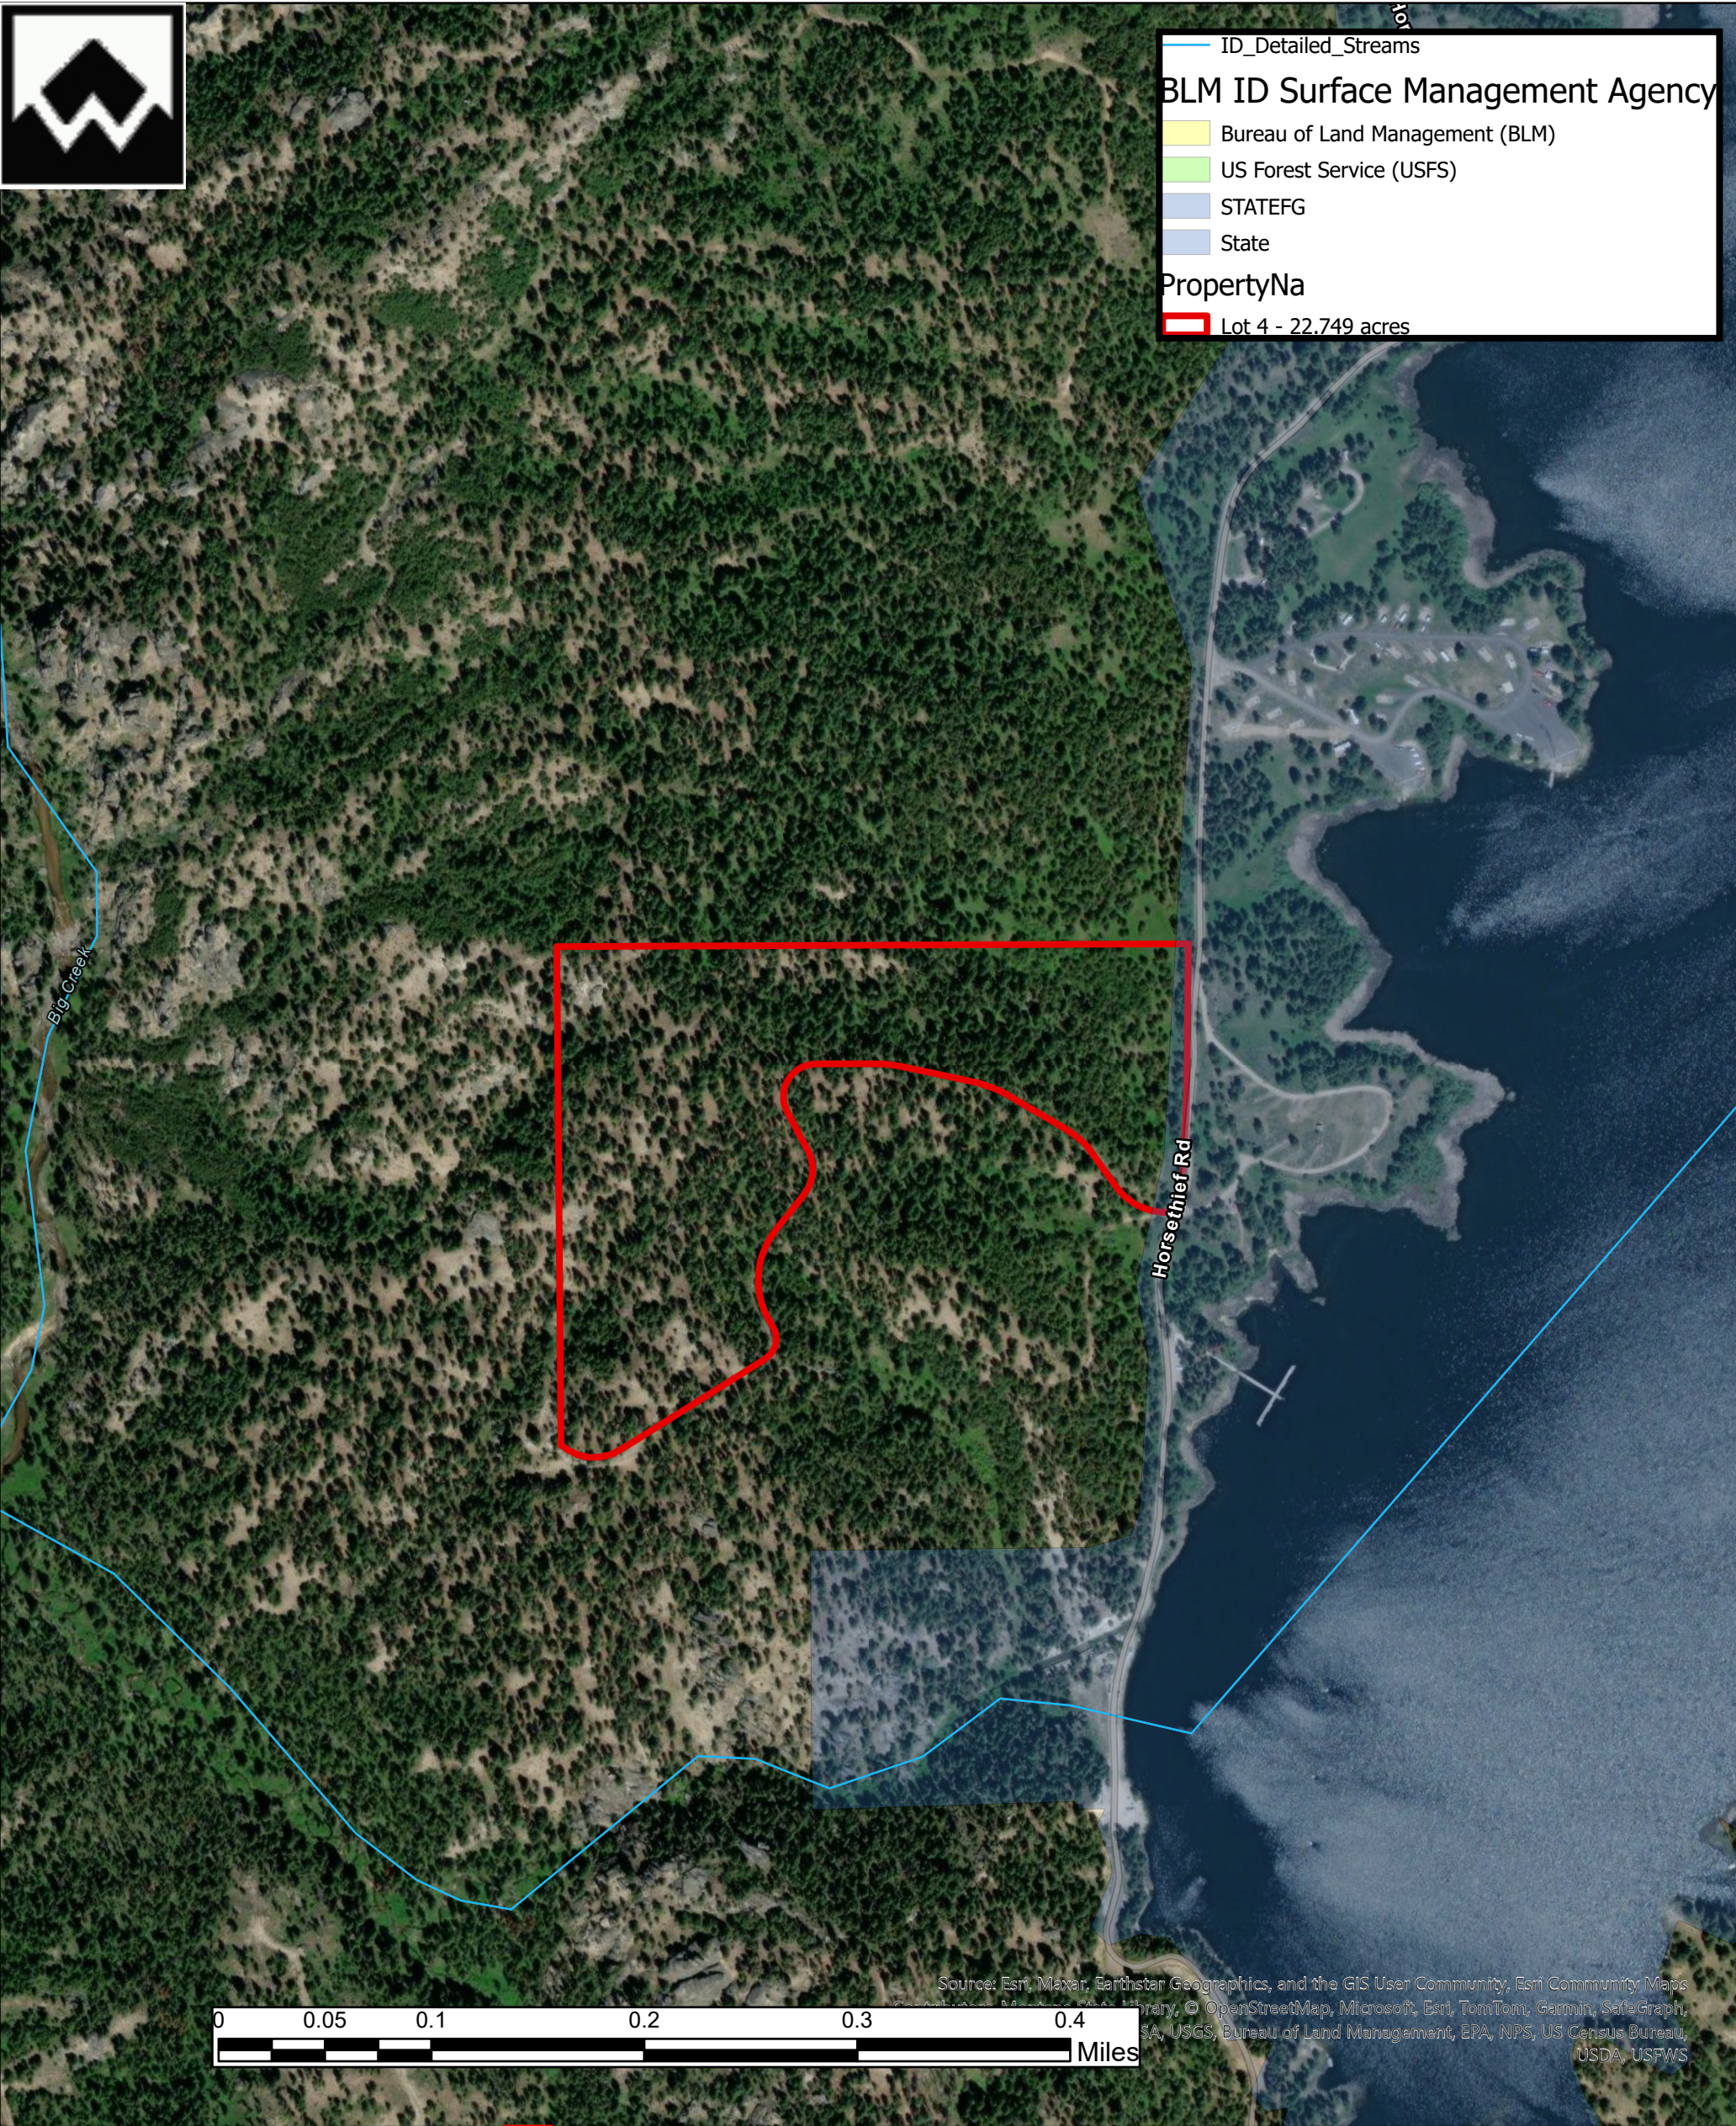

BLM ID Surface Management Agency

- ID\_Detailed\_Streams
- Bureau of Land Management (BLM)
- US Forest Service (USFS)
- STATEFG
- State

PropertyNa

- Lot 4 - 22,749 acres

Date Exported: 5/30/2024 3:09  
Created by: Jayden Wilks