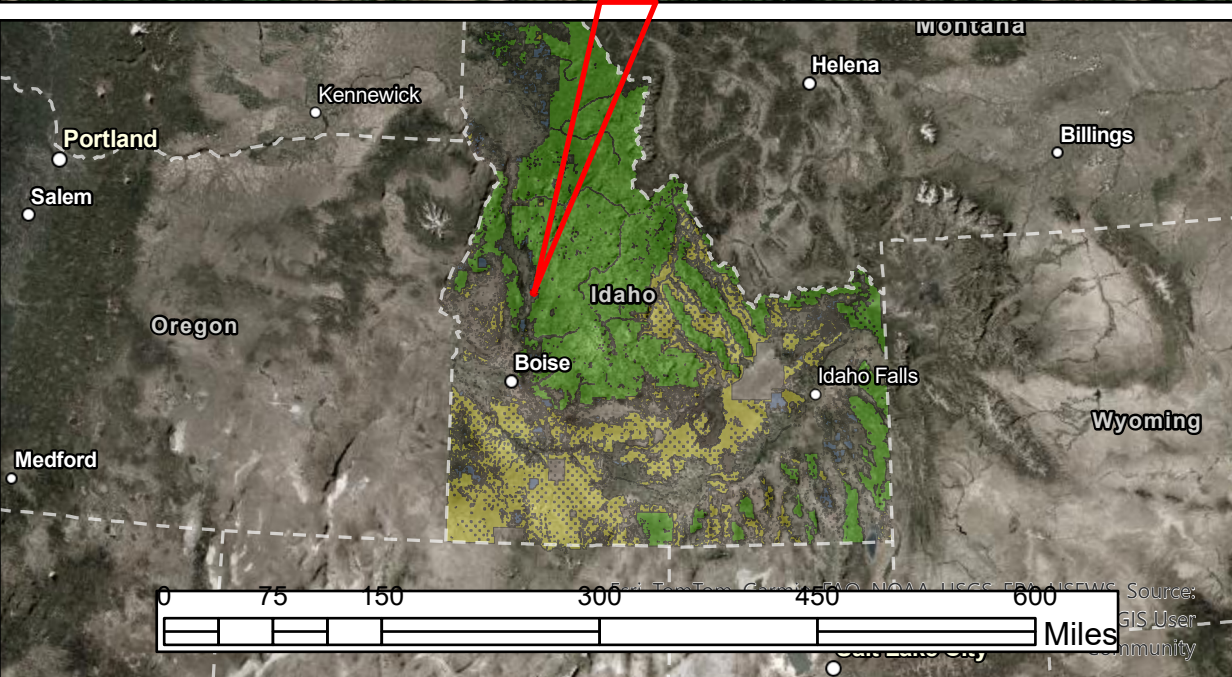

BLM ID Surface Management Agency

- ID\_Detailed\_Streams
- Bureau of Land Management (BLM)
- US Forest Service (USFS)
- STATEFG
- State

PropertyNa

- Lot 4 - 22,749 acres

Date Exported: 5/30/2024 3:09  
Created by: Jayden Wilks