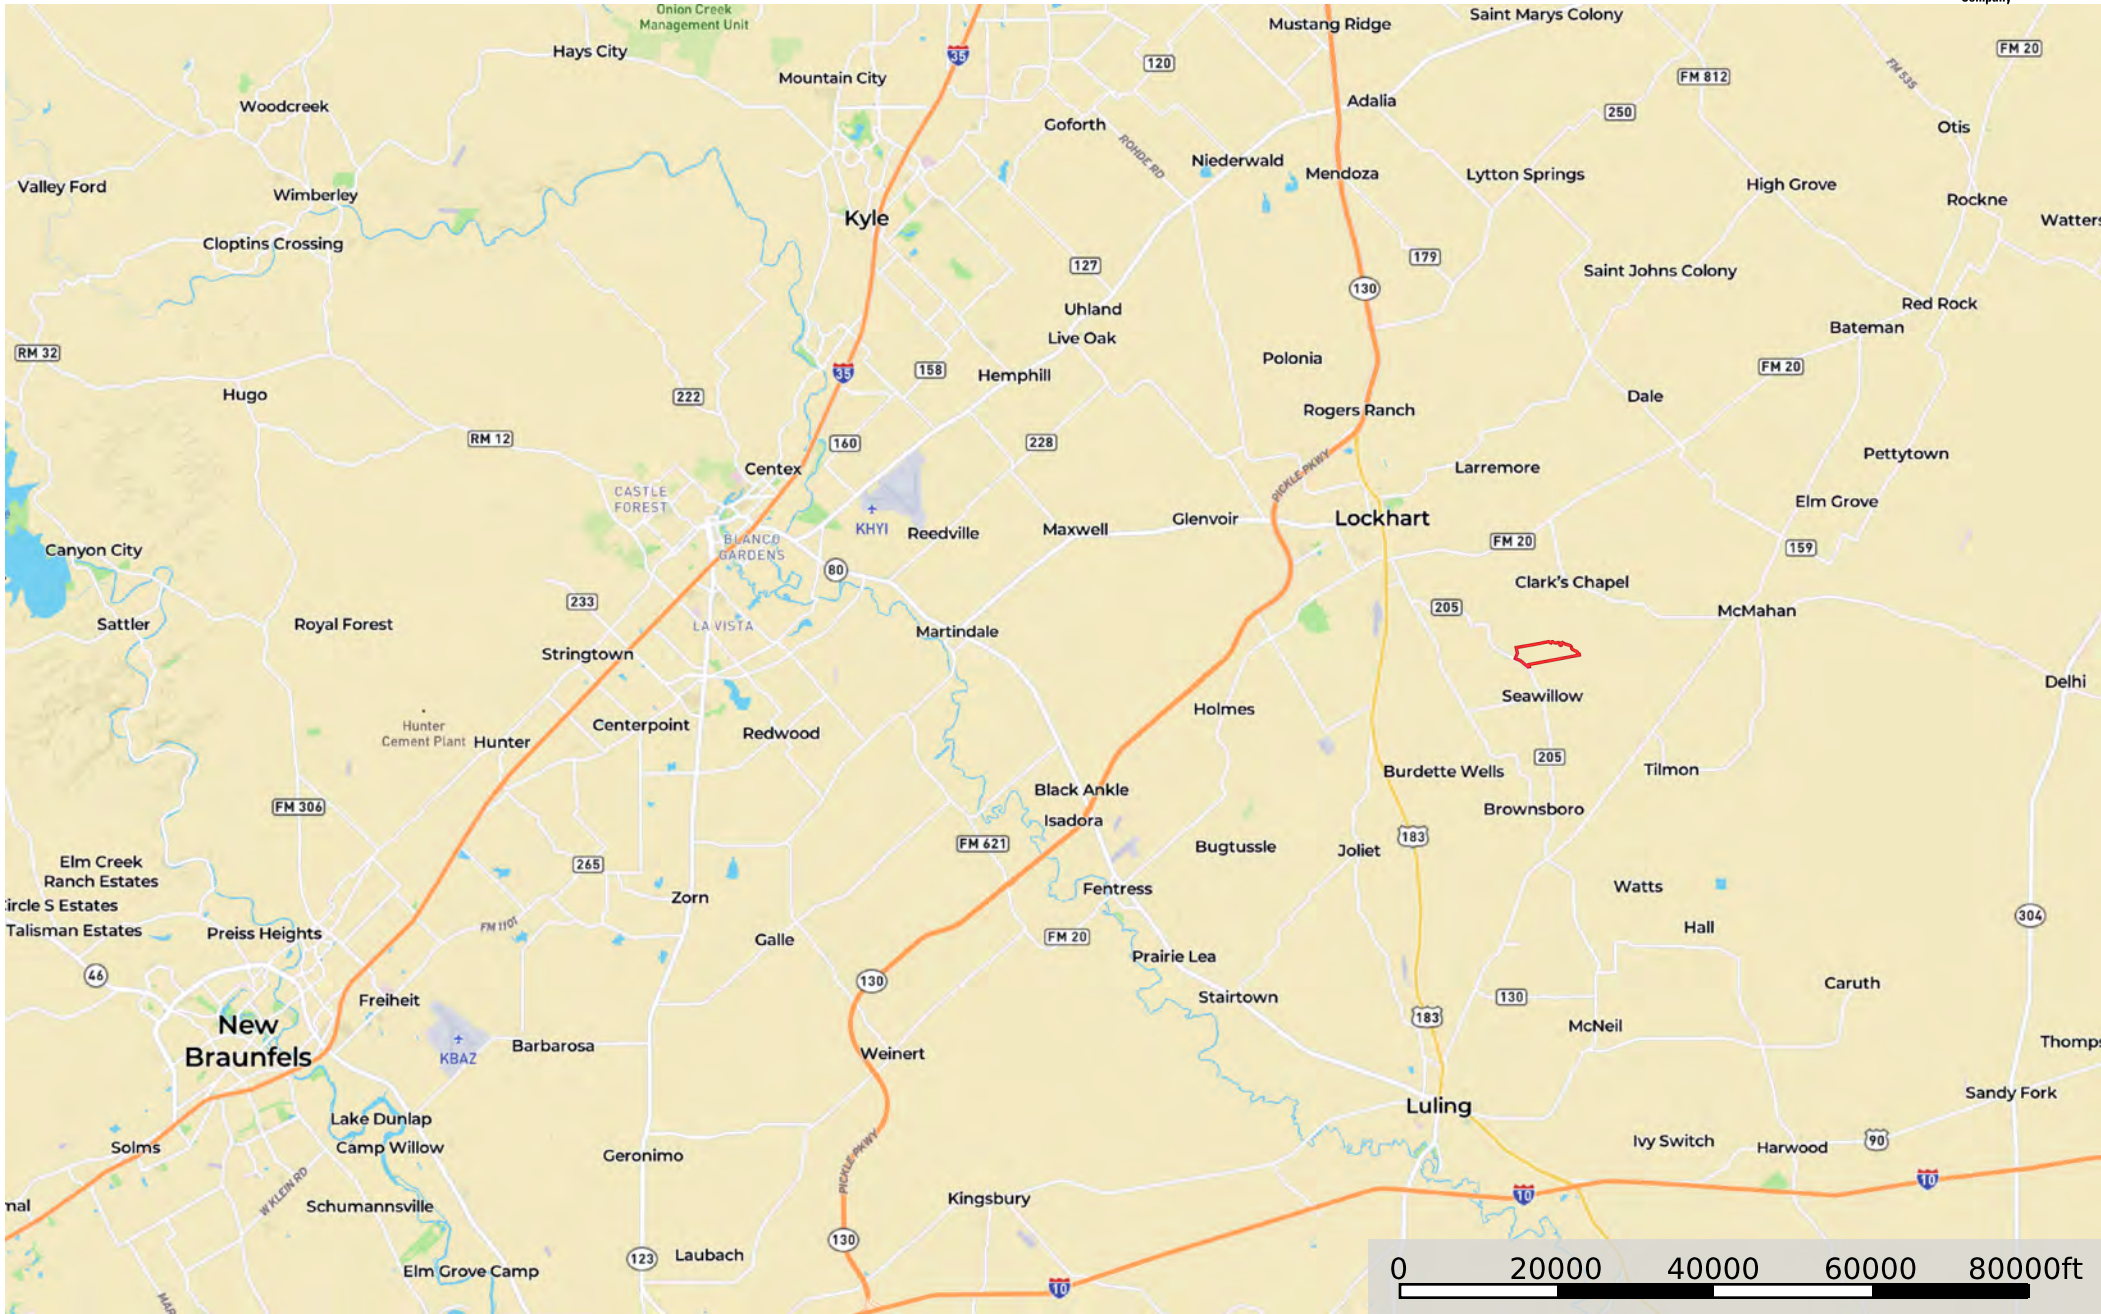

Comanche Flats Recreational Ranch Land Hunting

Caldwell County, Texas, 355 AC +/-

 Boundary