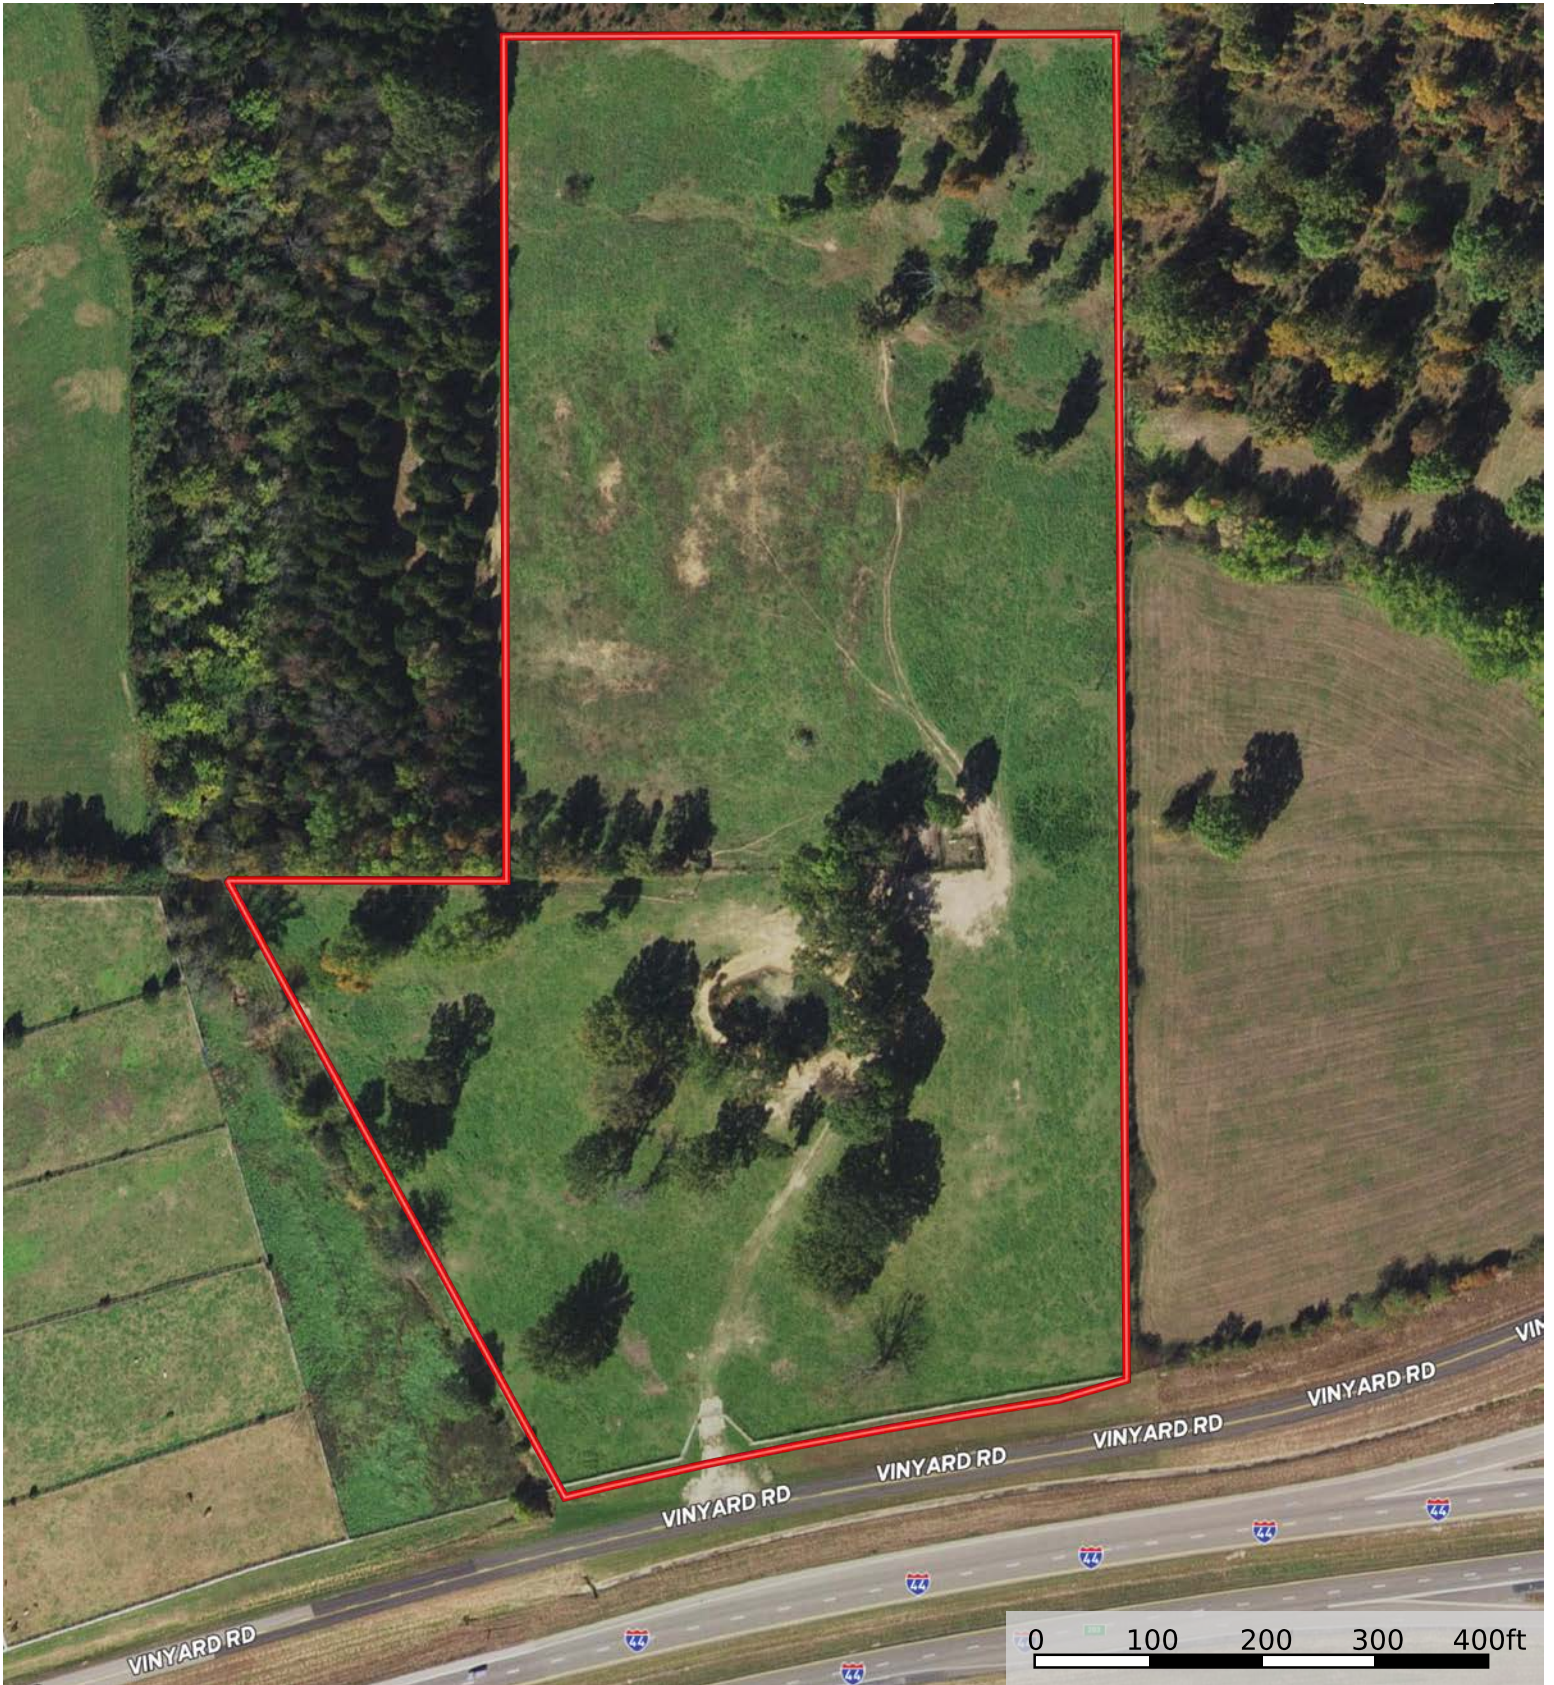

SKE Ranches - Cuba

Crawford County, Missouri, 17.05 AC +/-

 Boundary  Boundary