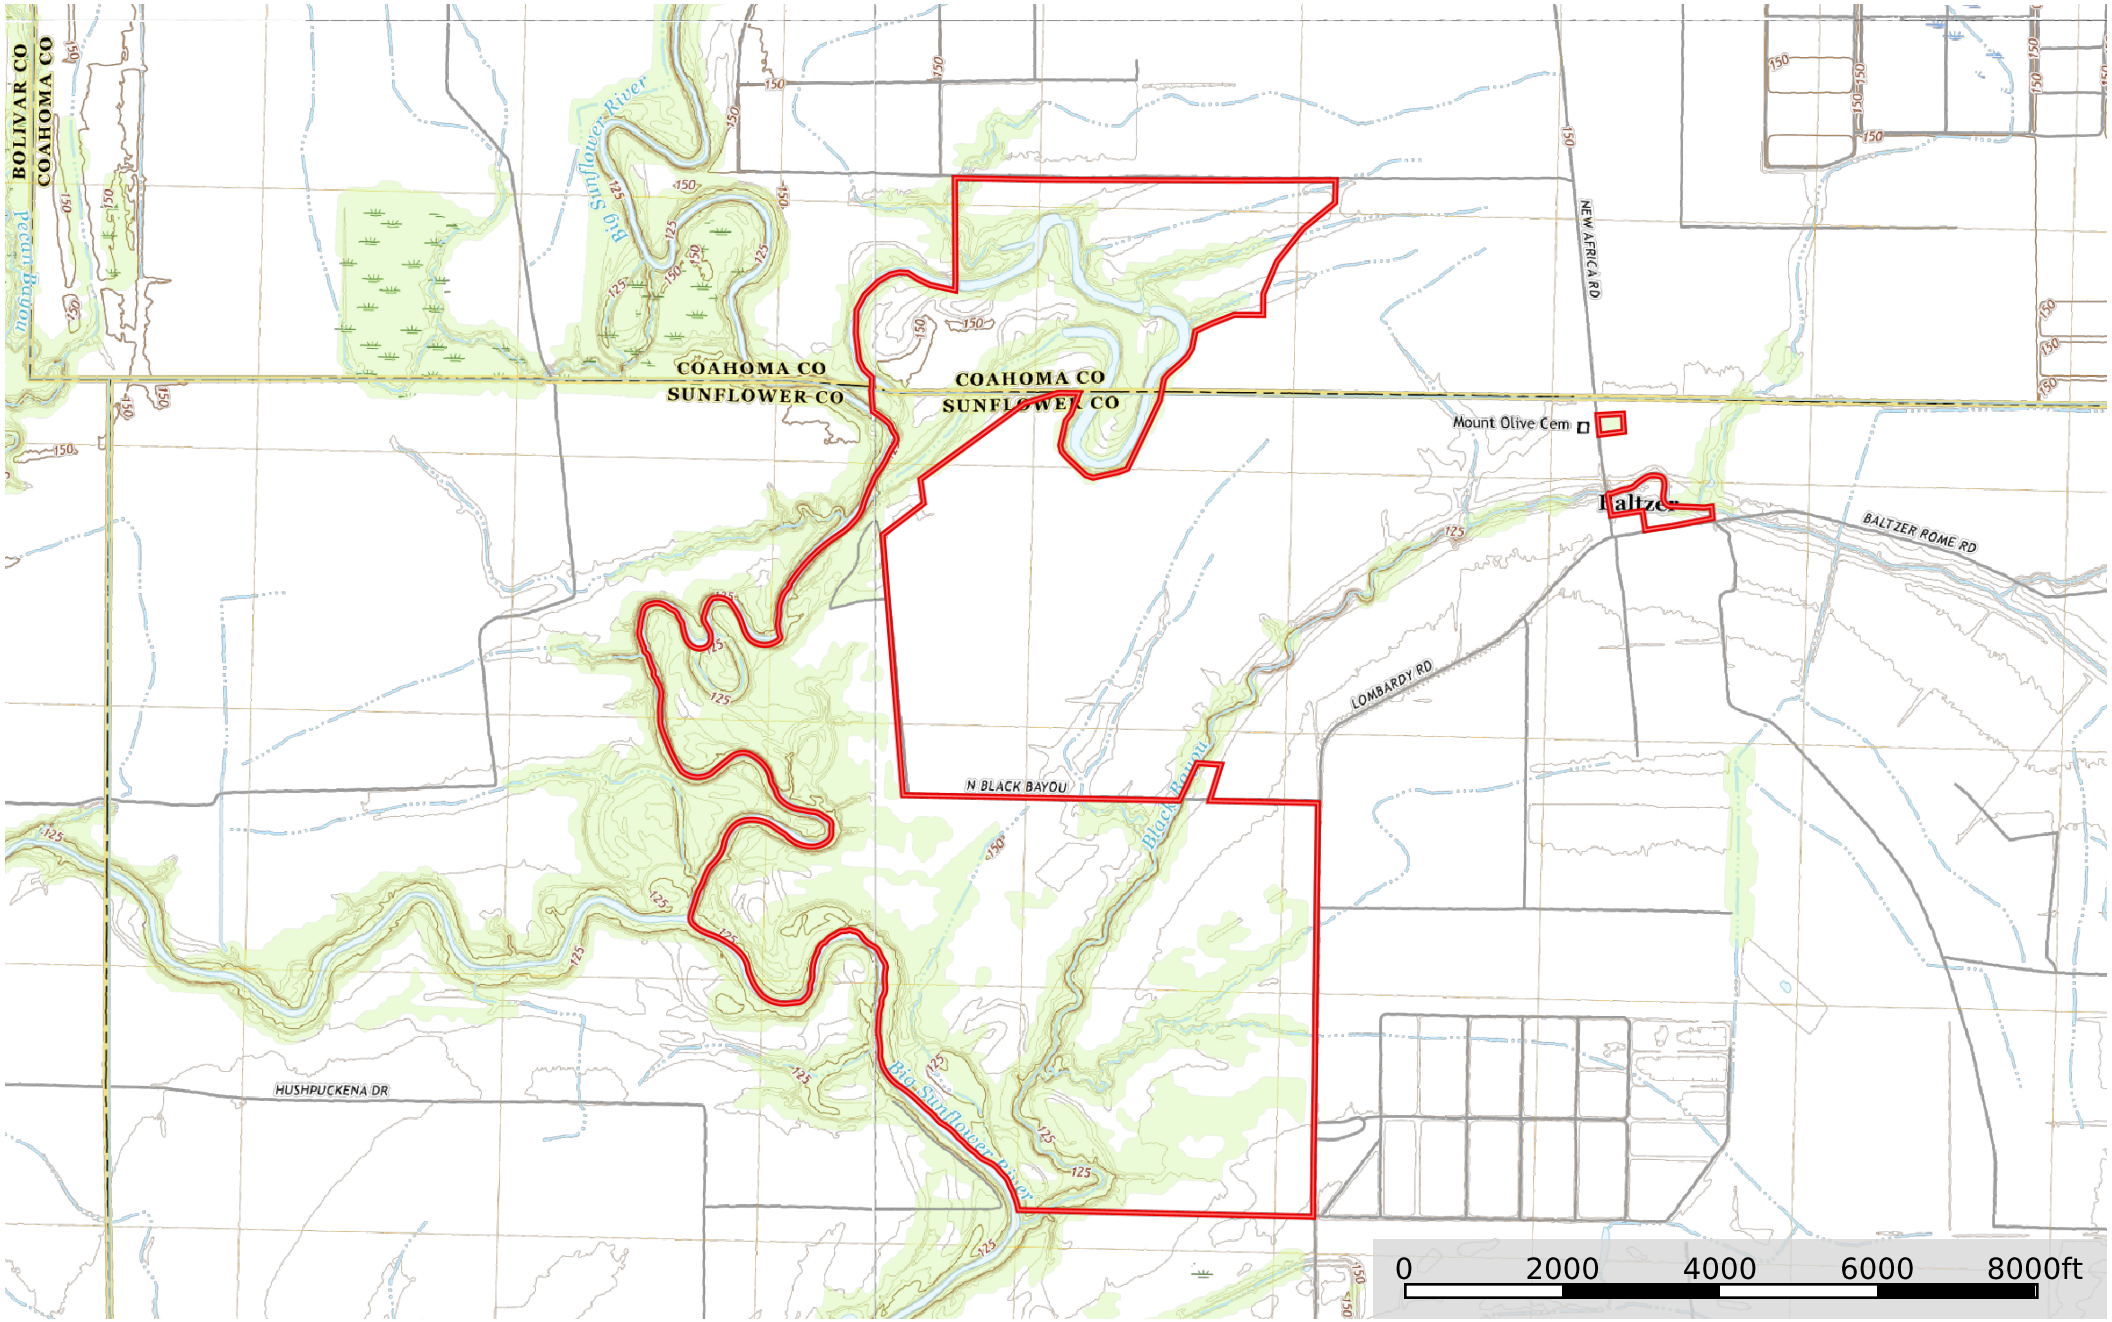

# MS - Sunflower & Coahoma Lusk 1230 ac +/-

Sunflower County, Coahoma County, Mississippi, AC +/-

Boundary