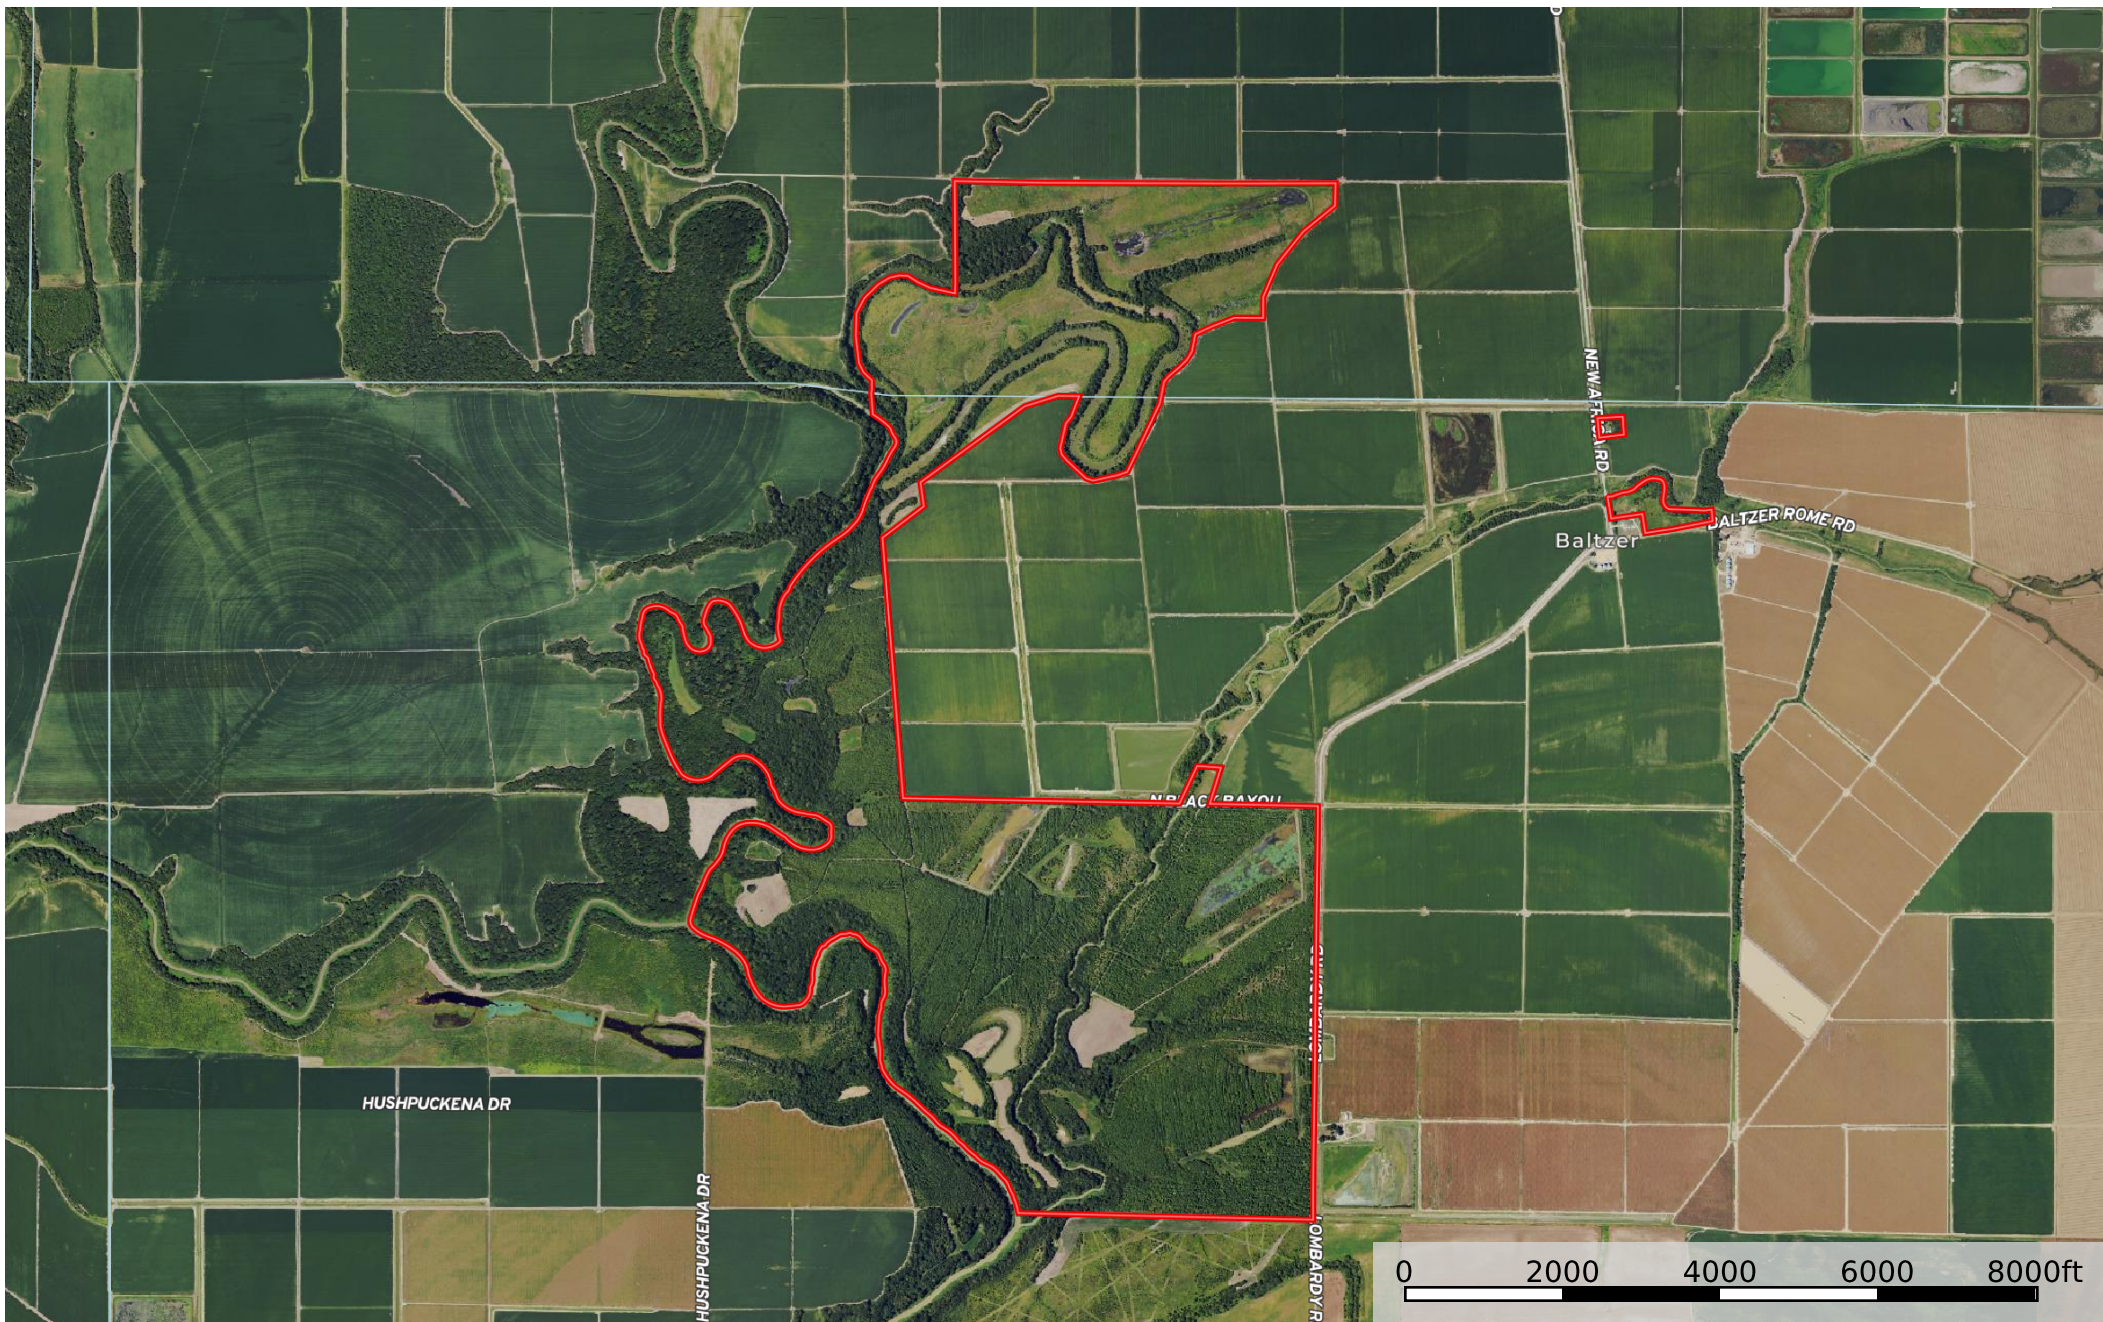

MS - Sunflower & Coahoma Lusk 1230 ac +/-
Sunflower County, Coahoma County, Mississippi, AC +/-

 Boundary