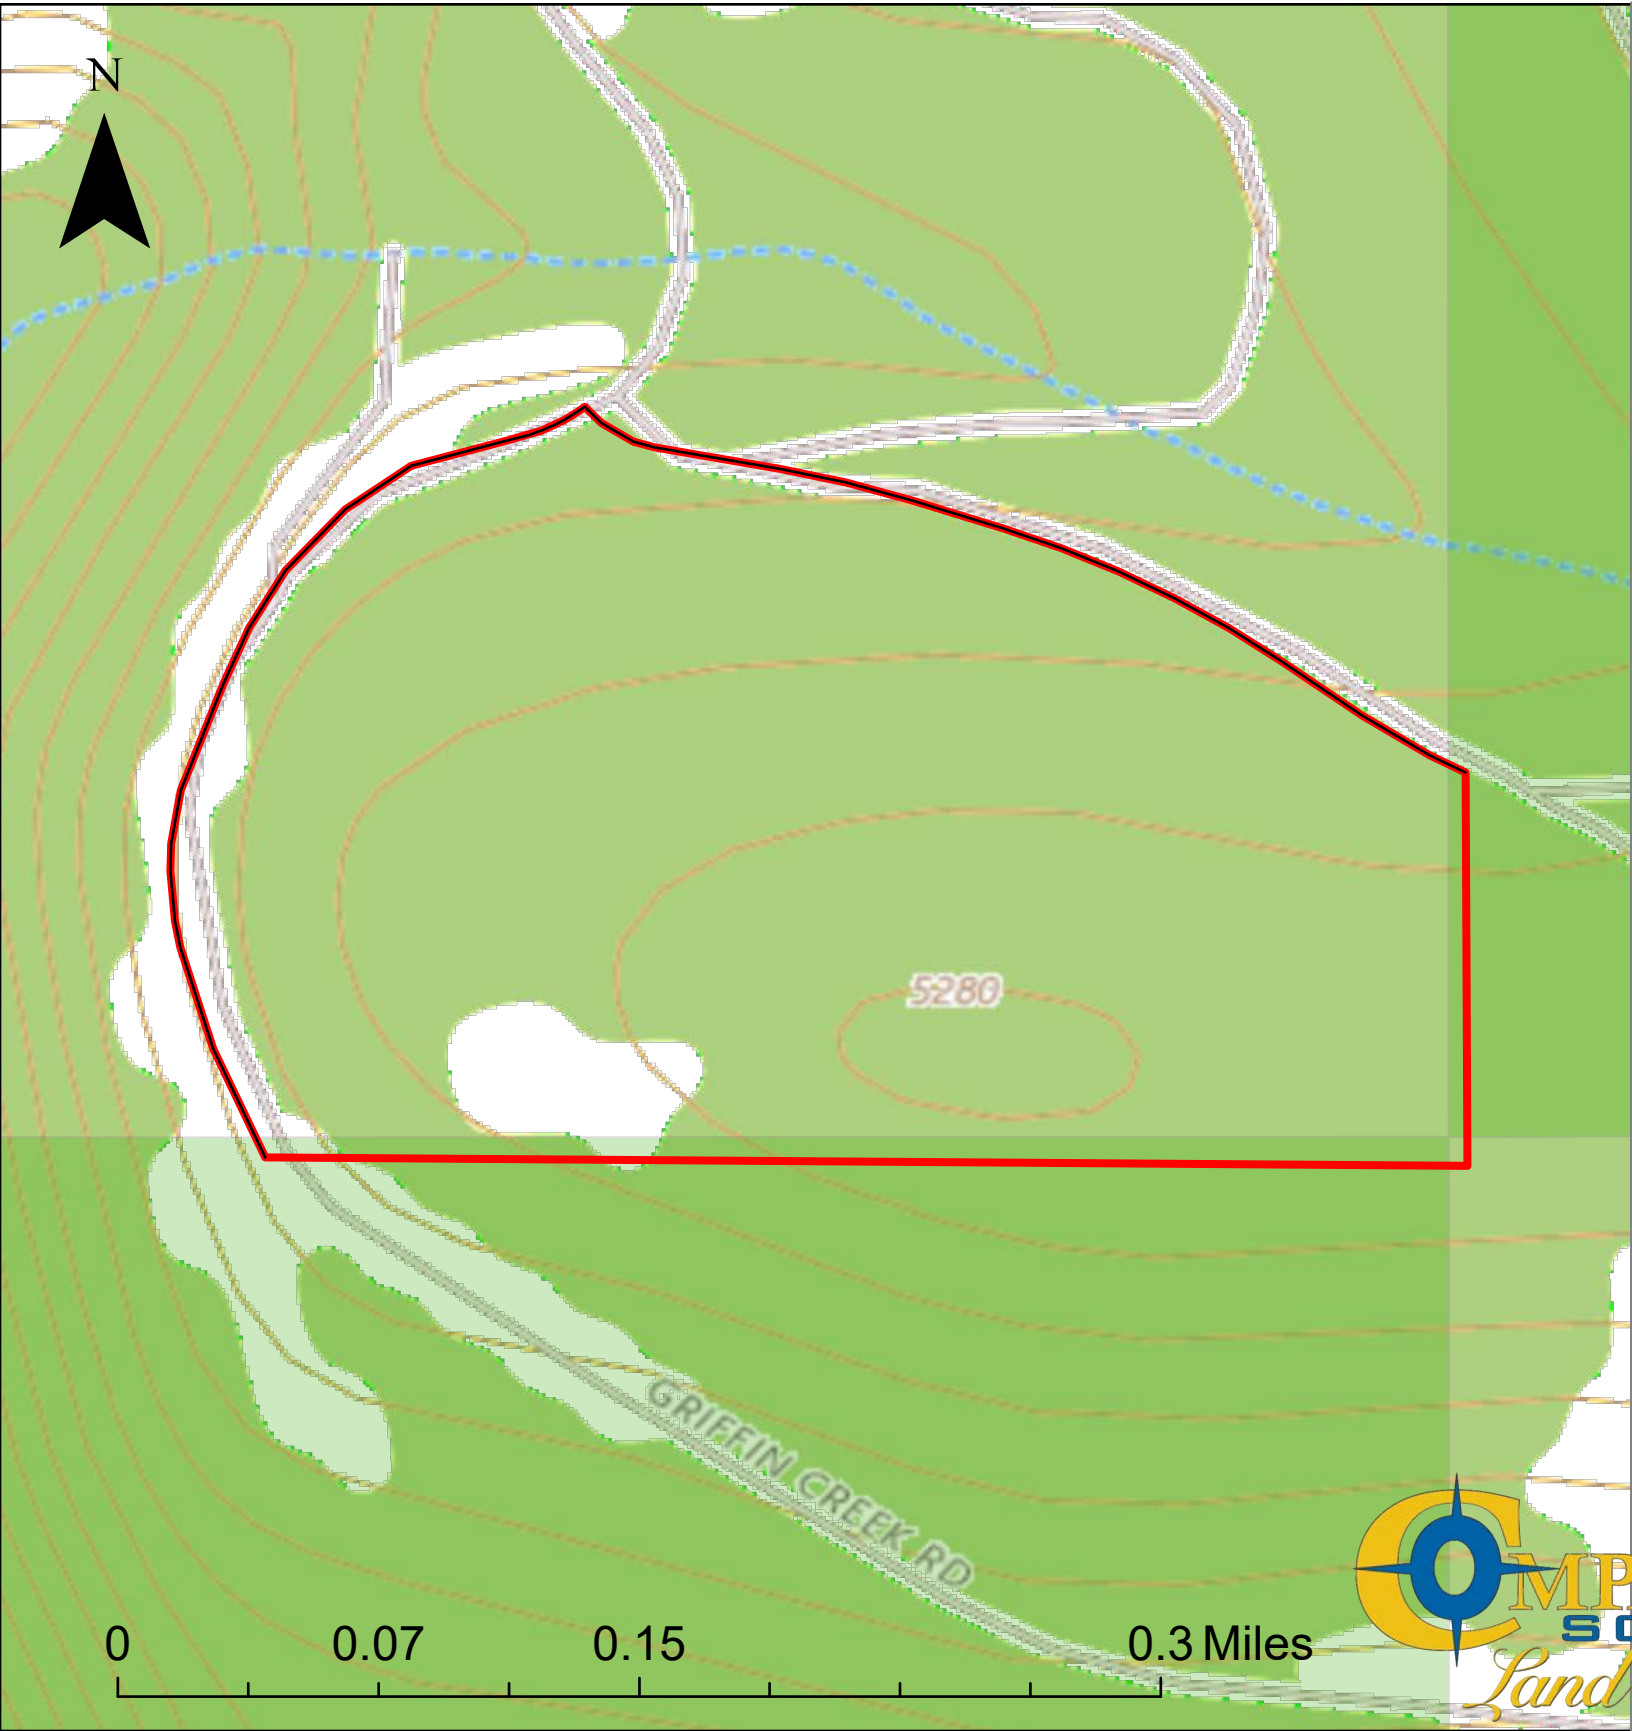

- Roads
- East Side Griffin
- US Forest Service
- Montana State Trust Lands

East Side Griffin

+/- 41 Acres
Flathead County, MT

- Roads
- East Side Griffin
- US Forest Service
- Montana State Trust Lands

East Side Griffin

+/- 41 Acres
Flathead County, MT