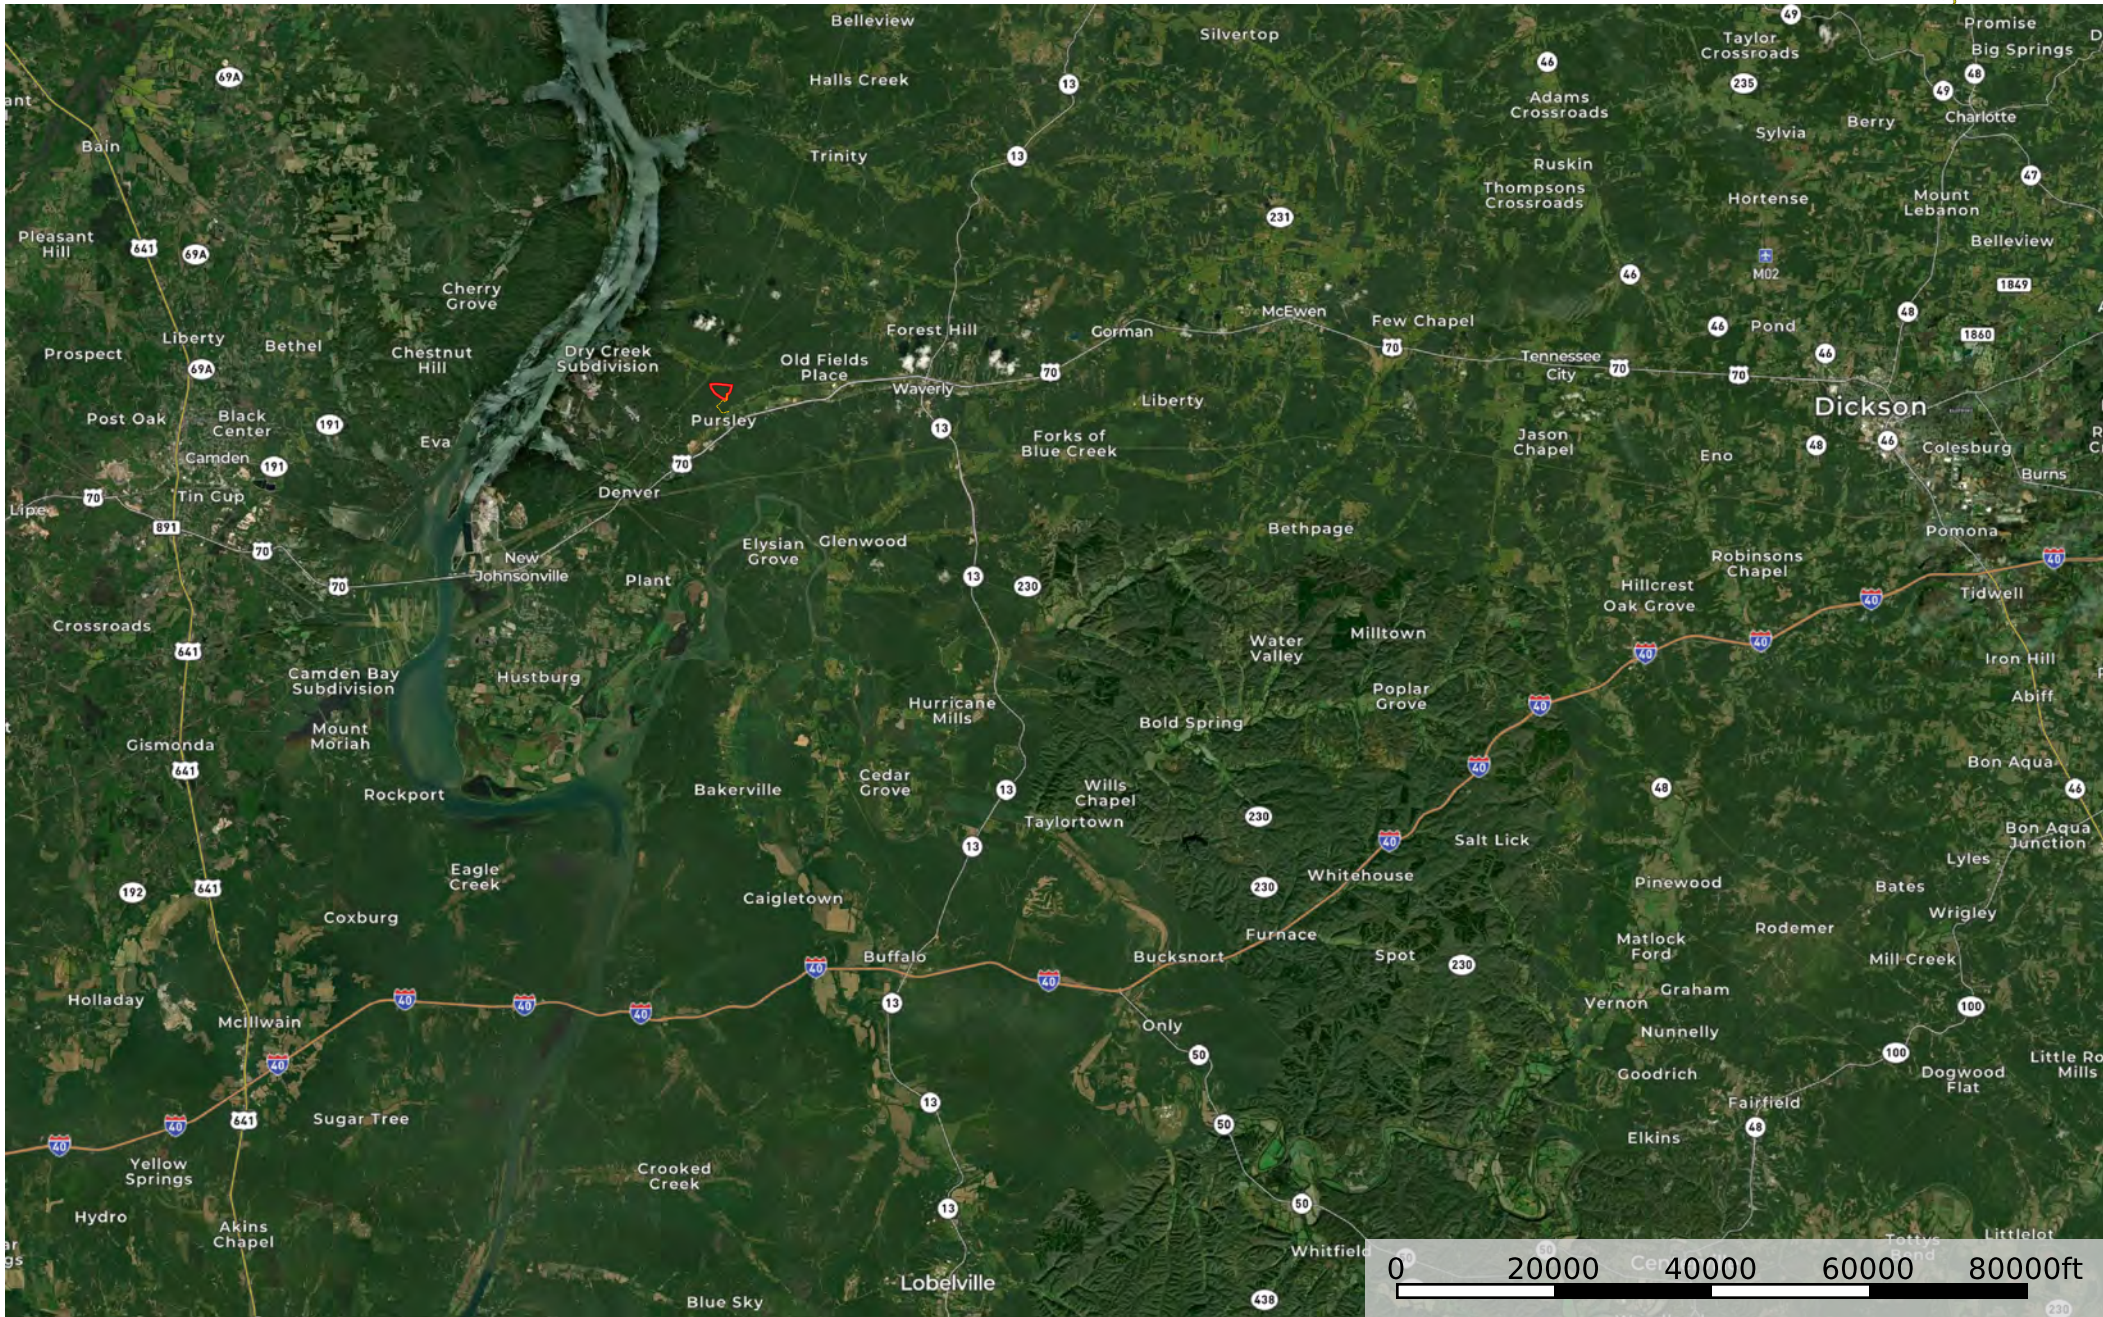

Waverly Retreat North

Humphreys County, Tennessee, 77 AC +/-

--- Access Road □ Boundary